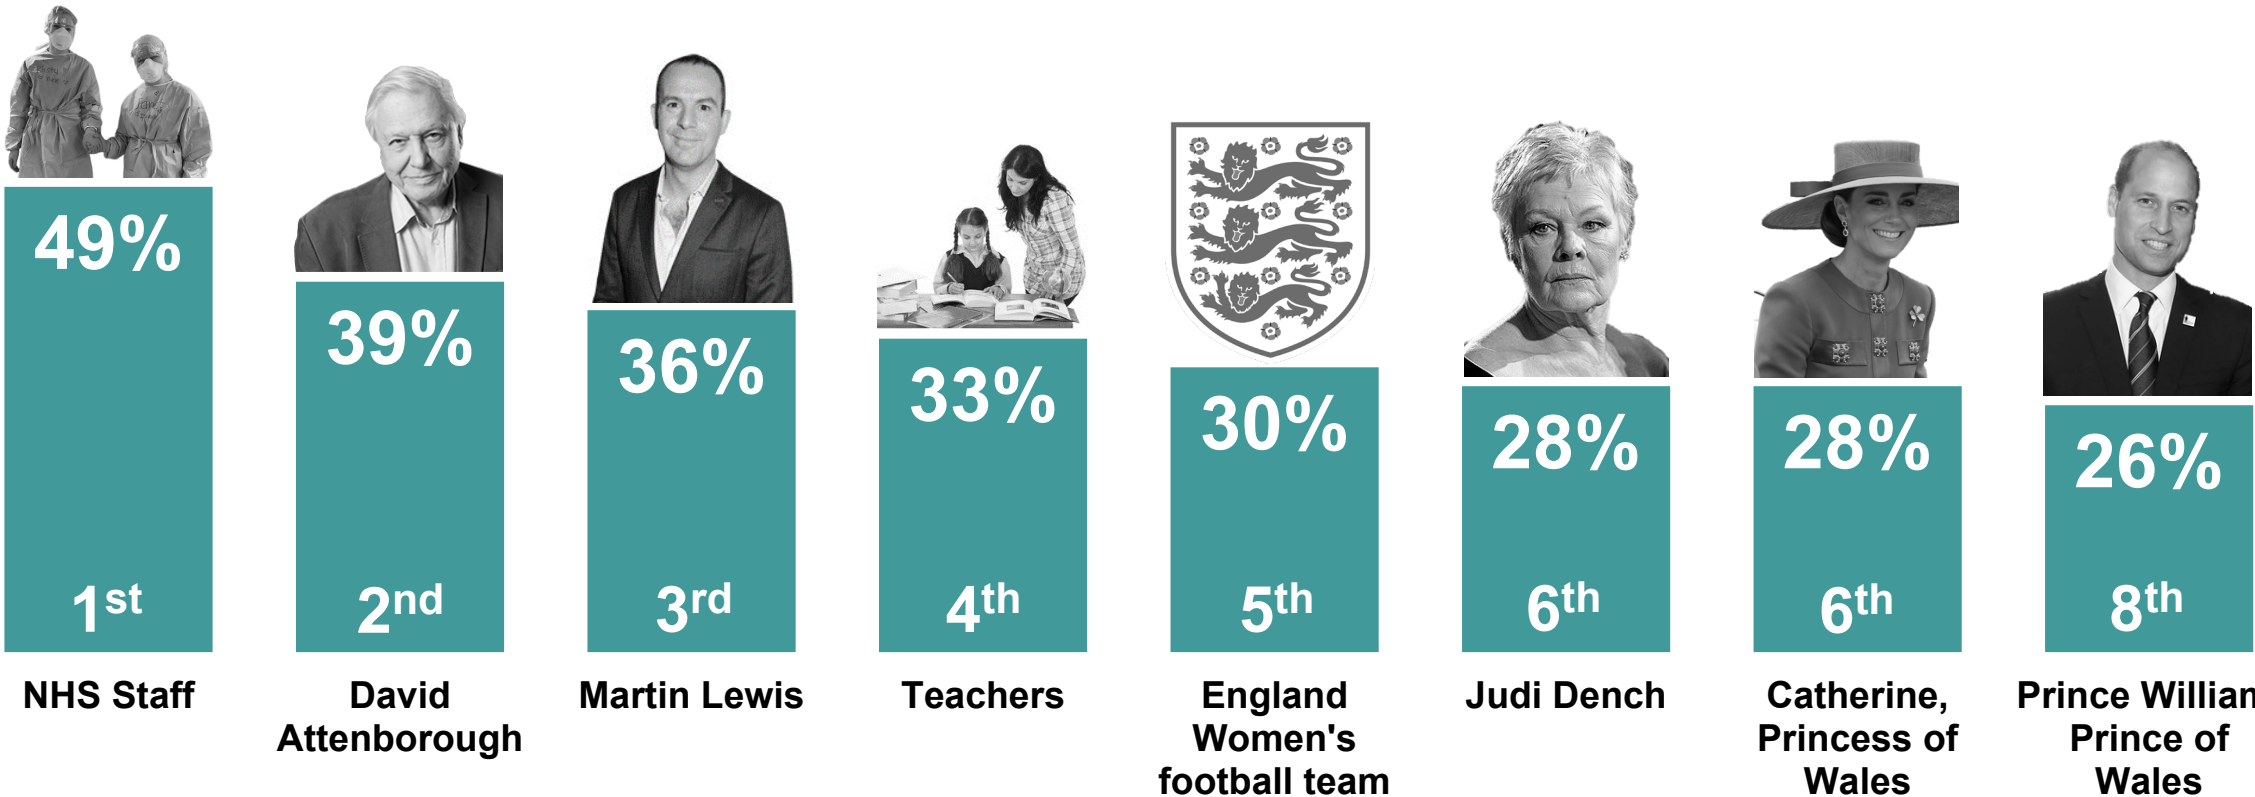

Ipsos Santa's Naughty / Nice list polling

December 2023

Santa's 'naughty list': Top 8

Who from the following would you expect to be on Santa's 'naughty list' this year? Please select all that apply.

Base: 2,170 British adults 18-75 1st – 4th December 2023

Note: 46 public figures were presented as options for the 'naughty' list. A full list of results can be found on the Ipsos website.

Santa's 'nice list': Top 8

Who from the following would you expect to be on Santa's 'nice list' this year? Please select all that apply.

Base: 2,170 British adults 18-75 1st – 4th December 2023

Note: 46 public figures were presented as options for the 'nice' list. A full list of results can be found on the Ipsos website.

Santa's list

Who from the following would you expect to be on Santa's 'naughty/nice list' this year? Please select all that apply.