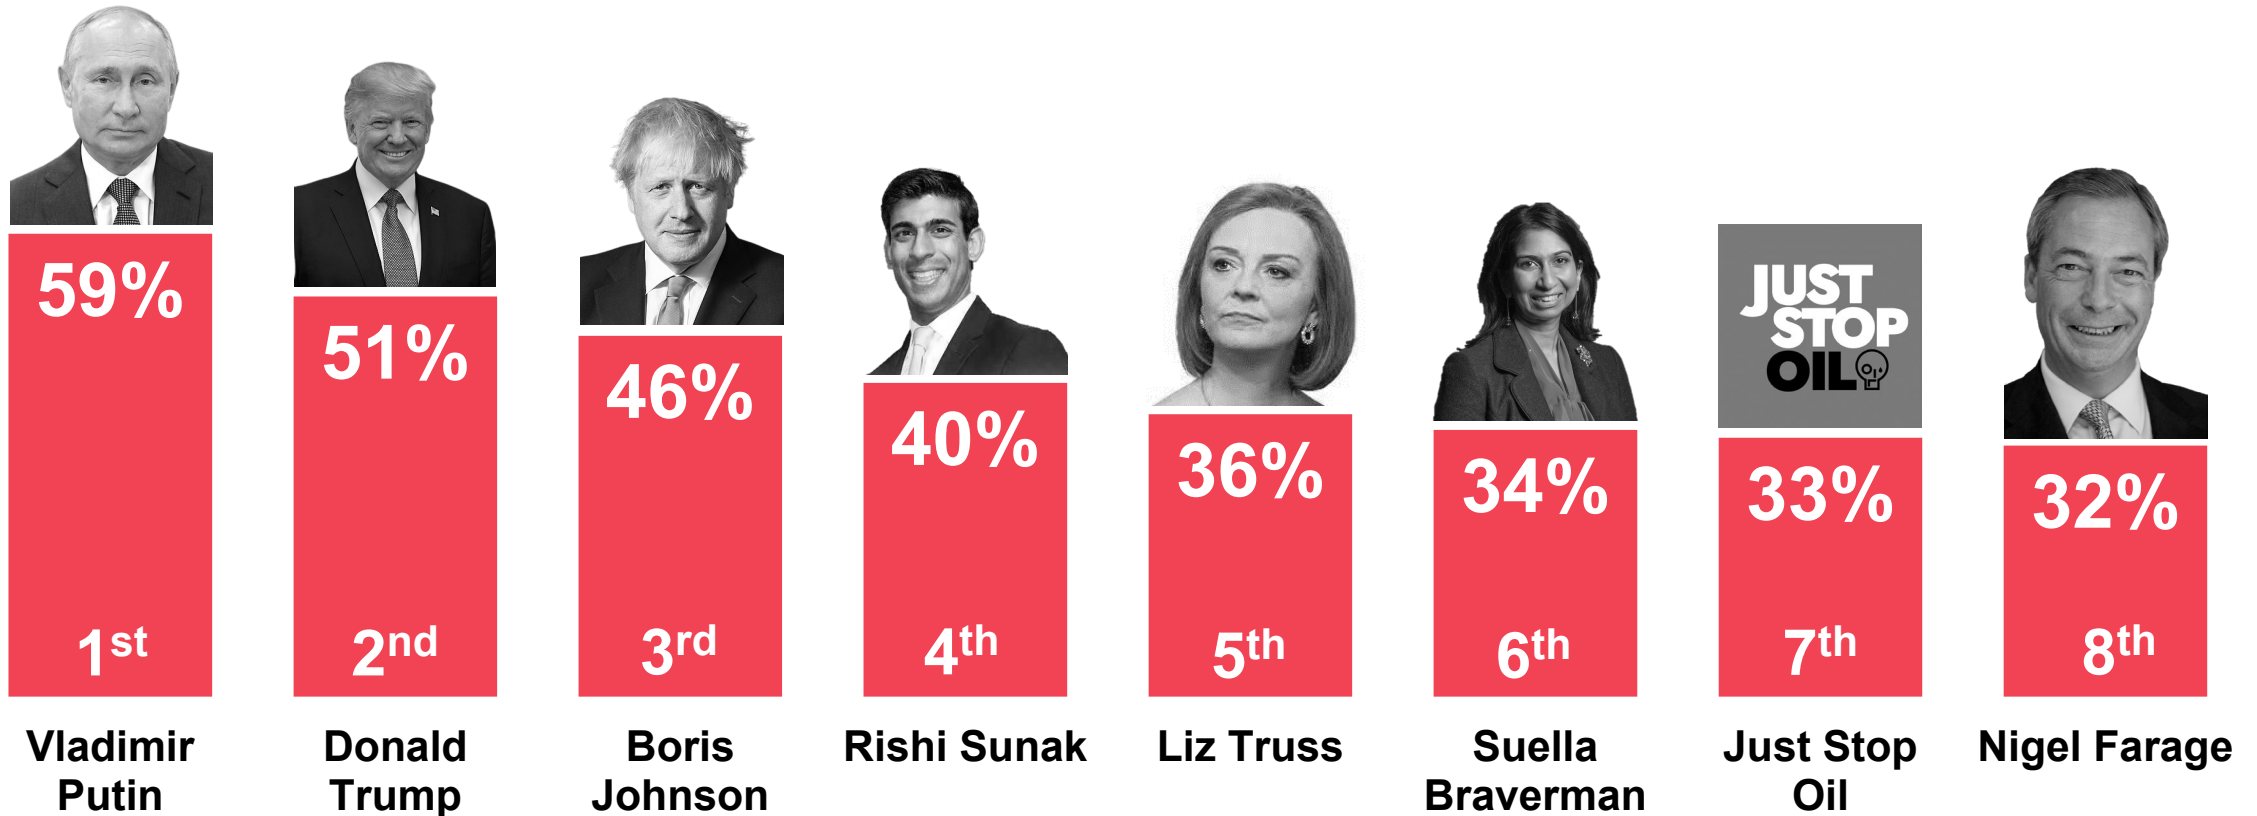

Ipsos Santa's Naughty / Nice list polling

December 2023

Santa's 'naughty list': Top 8

Who from the following would you expect to be on Santa's 'naughty list' this year? Please select all that apply.

Base: 2,170 British adults 18-75 1st – 4th December 2023

Note: 46 public figures were presented as options for the 'naughty' list. A full list of results can be found on the Ipsos website.

Santa's 'nice list': Top 8

Who from the following would you expect to be on Santa's 'nice list' this year? Please select all that apply.

Base: 2,170 British adults 18-75 1st – 4th December 2023

Note: 46 public figures were presented as options for the 'nice' list. A full list of results can be found on the Ipsos website.

Santa's list

Who from the following would you expect to be on Santa's 'naughty/nice list' this year? Please select all that apply.