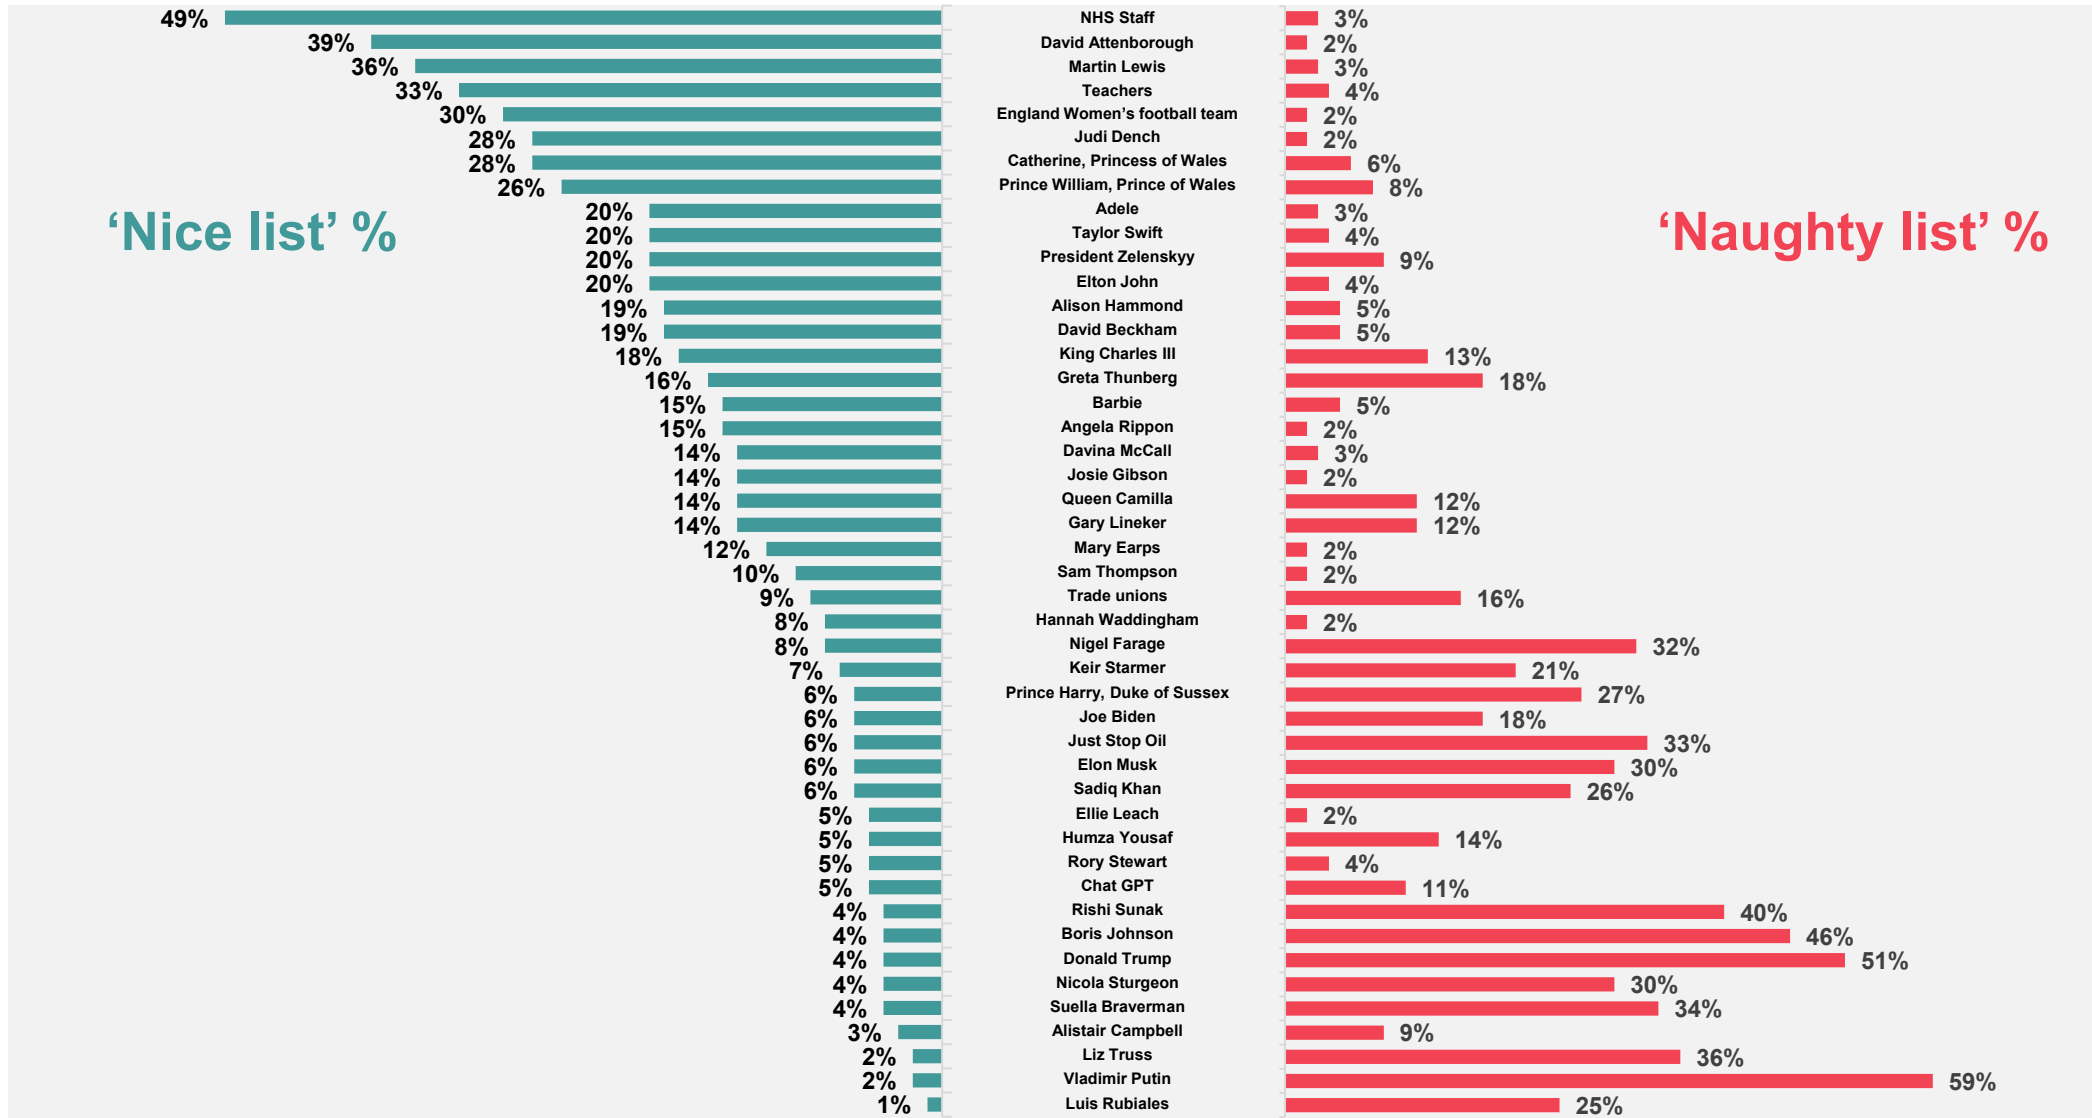

Note: 46 public figures were presented as options for the 'naughty' list. A full list of results can be found on the Ipsos website.

Santa's 'nice list': Top 8

Who from the following would you expect to be on Santa's 'nice list' this year? Please select all that apply.

Base: 2,170 British adults 18-75 1st – 4th December 2023

Note: 46 public figures were presented as options for the 'nice' list. A full list of results can be found on the Ipsos website.

Santa's list

Who from the following would you expect to be on Santa's 'naughty/nice list' this year? Please select all that apply.