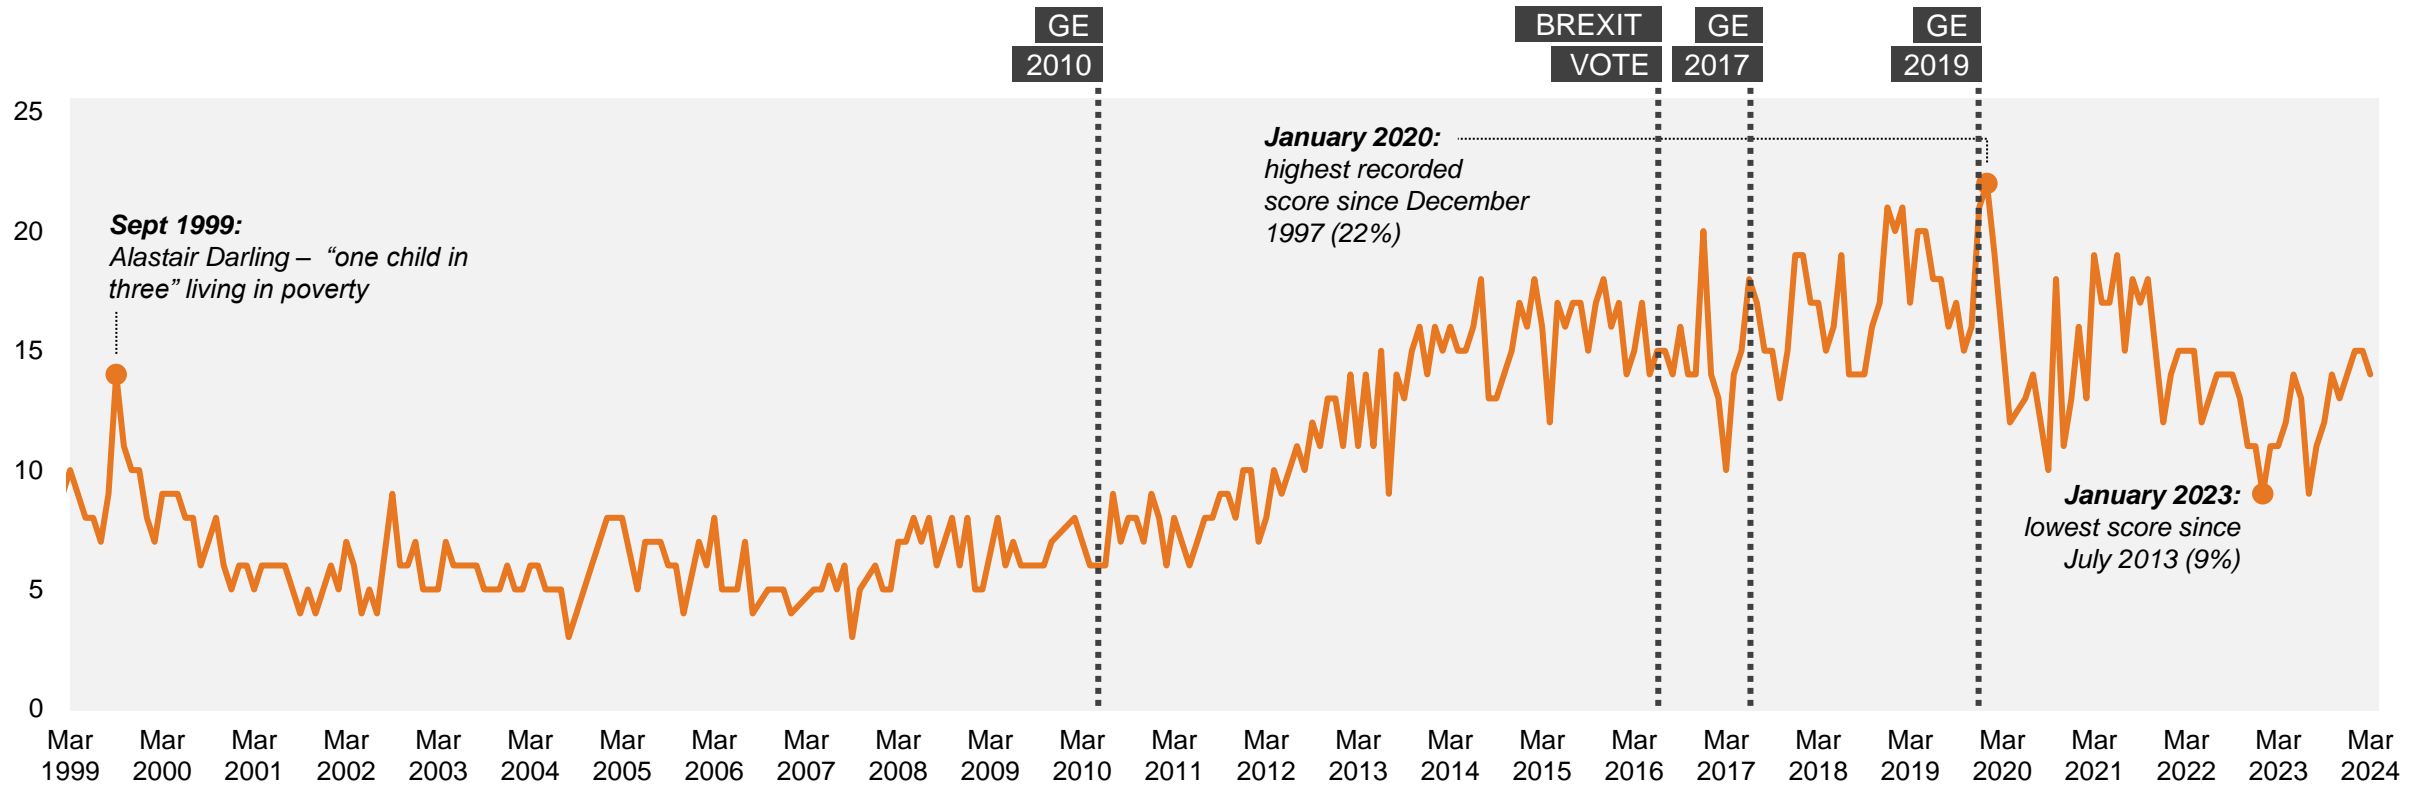

Poverty/inequality

What do you see as the most/other important issues facing Britain today?

Base: representative sample of c. 1,000 British adults age 18+ each month, interviewed face-to-face in home
N.B. April 2020 data onwards is collected by telephone; previous months are face-to-face

Source: Ipsos Issues Index