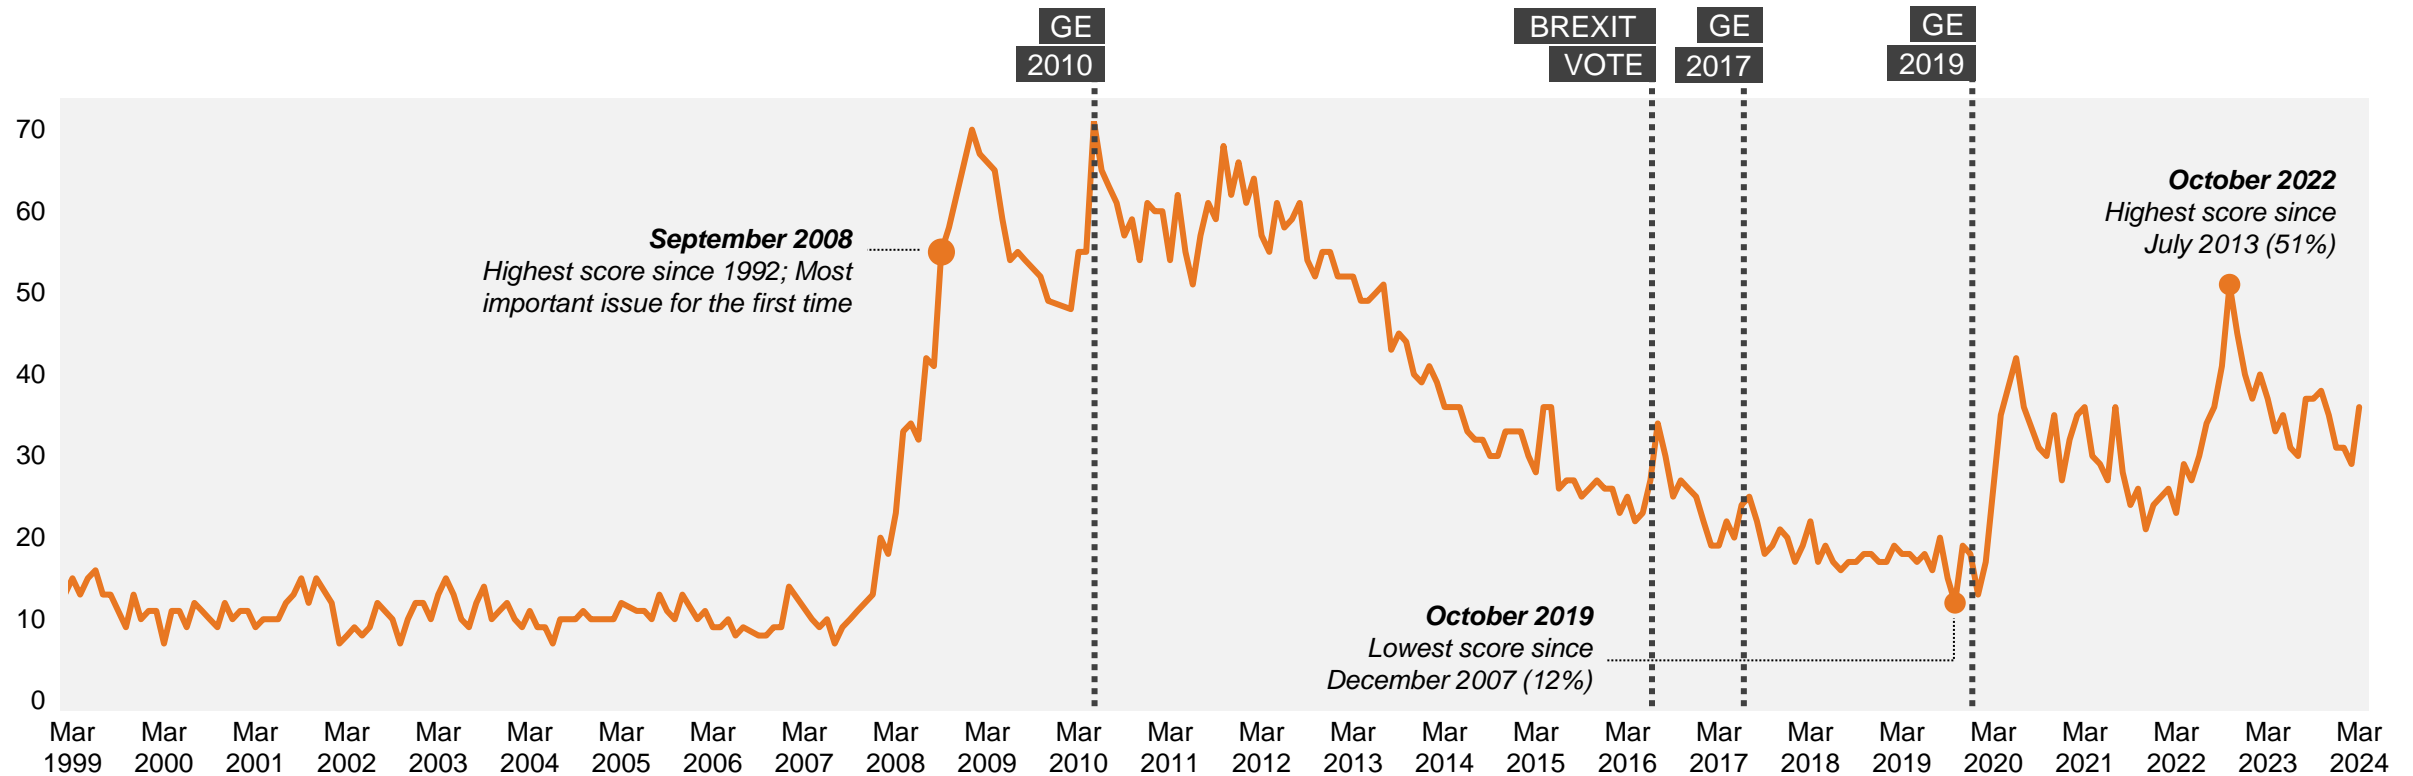

Economy / Economic situation

What do you see as the most/other important issues facing Britain today?

Base: representative sample of c. 1,000 British adults age 18+ each month, interviewed face-to-face in home
N.B. April 2020 data onwards is collected by telephone; previous months are face-to-face

Source: Ipsos Issues Index