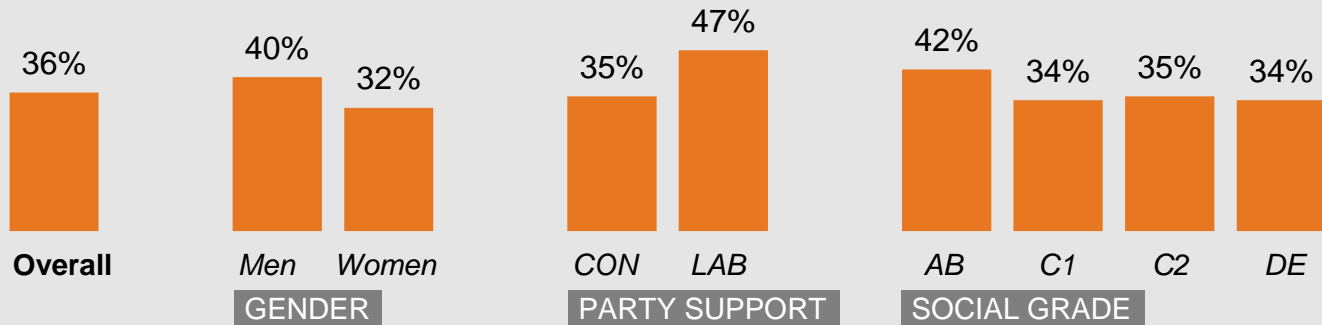

Base: 1,010 British adults 18+, 13 – 21 March 2024

Source: Ipsos Issues Index

Ethnic background

What do you see as the most/other important issues facing Britain today?

Base: 1,010 British adults 18+, 13 – 21 March 2024

Source: Ipsos Issues Index

Age group

What do you see as the most/other important issues facing Britain today?

Base: 1,010 British adults 18+, 13 – 21 March 2024

Source: Ipsos Issues Index

Concern about the economy by subgroup

What do you see as the most/other important issues facing Britain today?

Concern by key demographic groups:

Concern by age:

Base: 1,010 British adults 18+, 13 – 21 March 2024

Concern by region

Source: Ipsos Issues Index