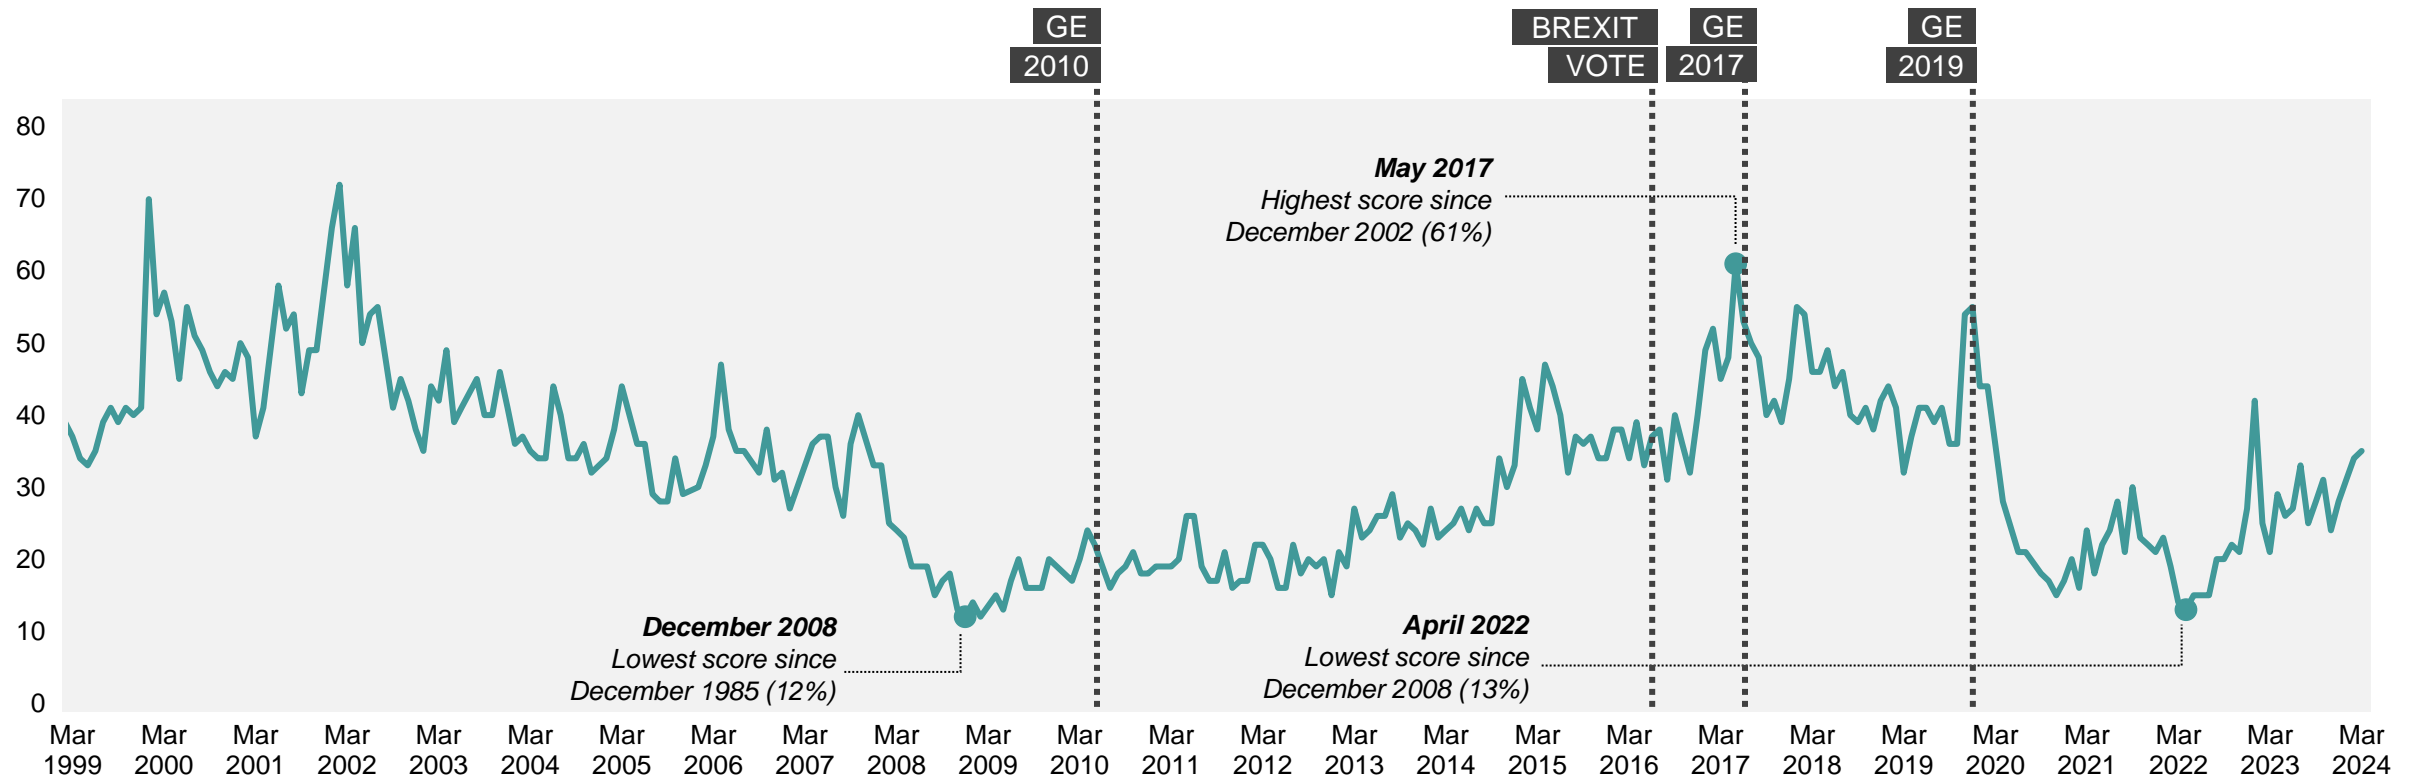

NHS / Hospitals / Healthcare

What do you see as the most/other important issues facing Britain today?

Base: representative sample of c.1,000 British adults age 18+ each month, interviewed face-to-face in home
N.B. April 2020 data onwards is collected by telephone; previous months are face-to-face

Source: Ipsos Issues Index