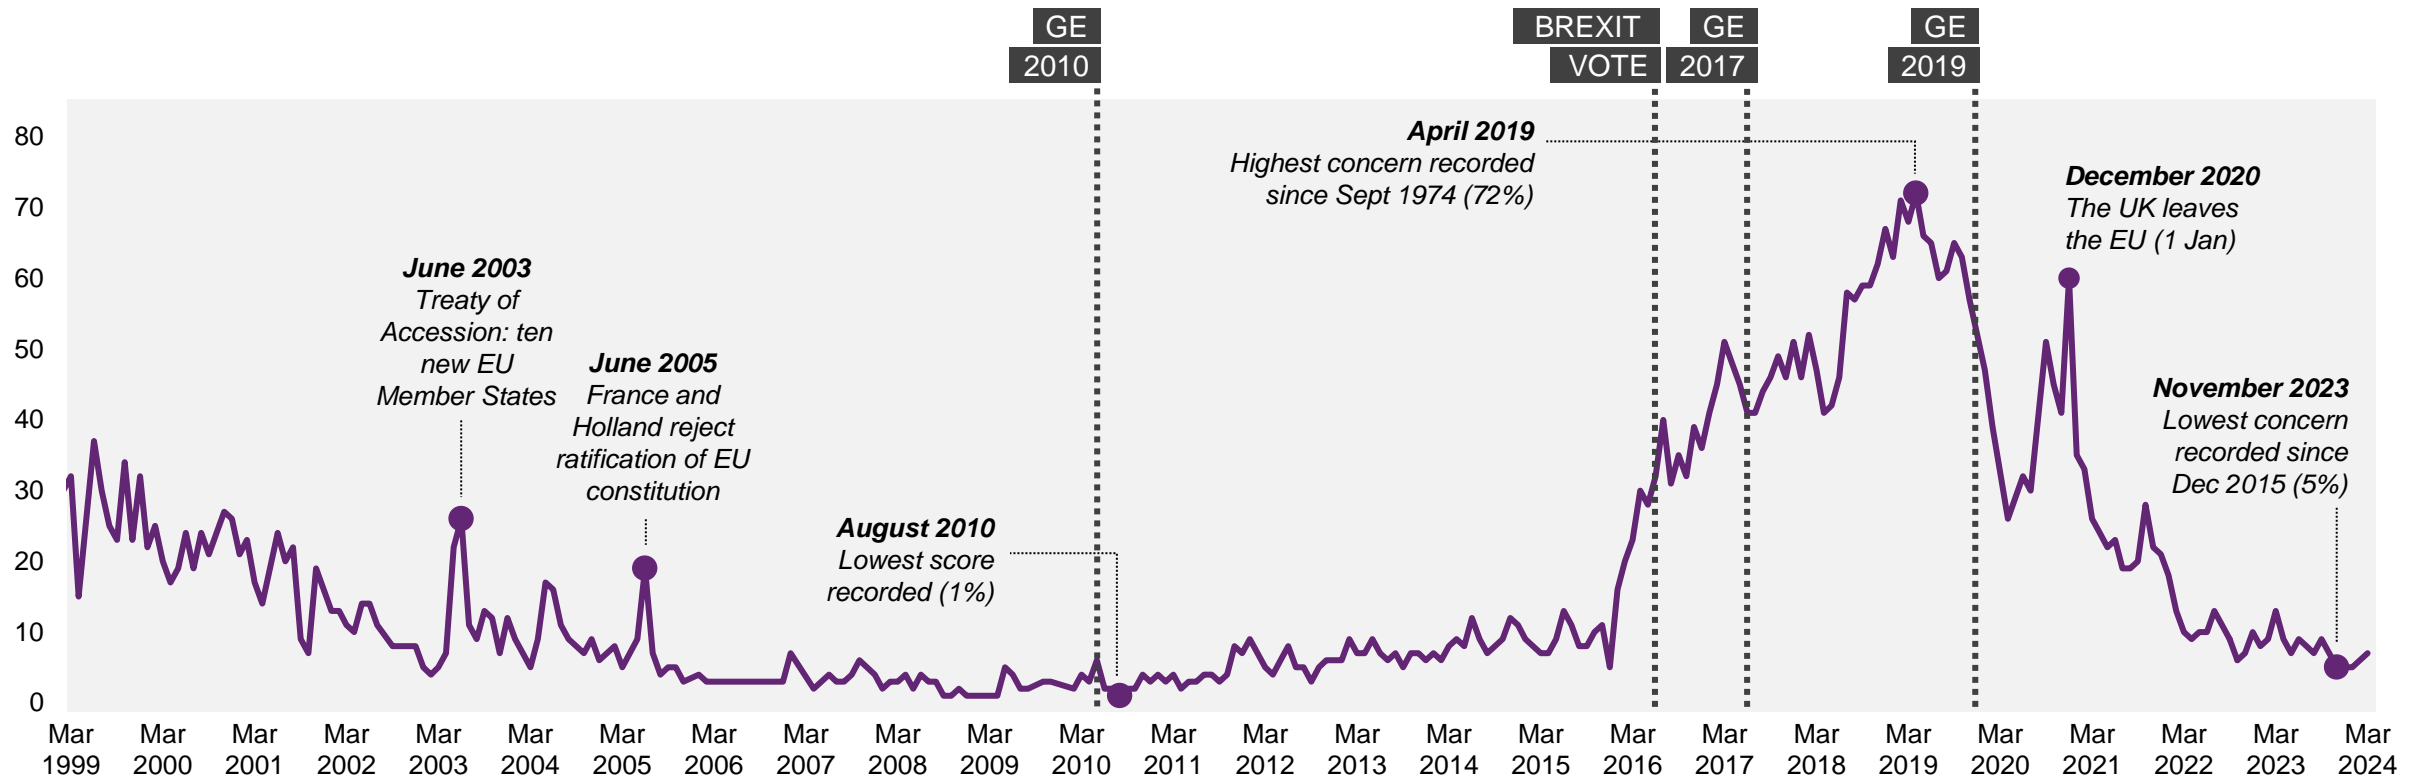

EU / Europe / Brexit

What do you see as the most/other important issues facing Britain today?

Base: representative sample of c. 1,000 British adults age 18+ each month, interviewed face-to-face in home
N.B. April 2020 data onwards is collected by telephone; previous months are face-to-face

Source: Ipsos Issues Index