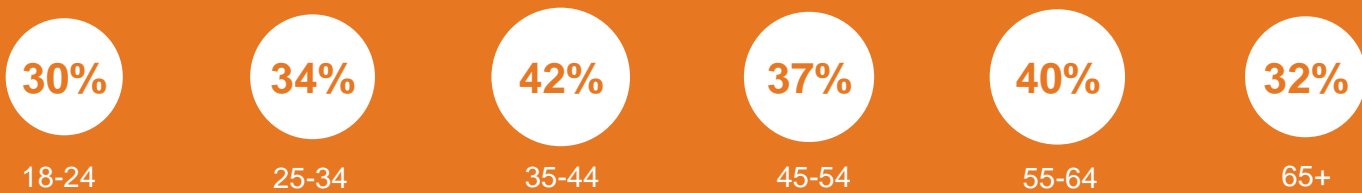

Base: 1,010 British adults 18+, 13 – 21 March 2024

Source: Ipsos Issues Index

Ethnic background

What do you see as the most/other important issues facing Britain today?

Base: 1,010 British adults 18+, 13 – 21 March 2024

Source: Ipsos Issues Index

Age group

What do you see as the most/other important issues facing Britain today?

Base: 1,010 British adults 18+, 13 – 21 March 2024

Source: Ipsos Issues Index

Concern about the economy by subgroup

What do you see as the most/other important issues facing Britain today?

Concern by key demographic groups:

Concern by age:

Base: 1,010 British adults 18+, 13 – 21 March 2024

Concern by region

Source: Ipsos Issues Index