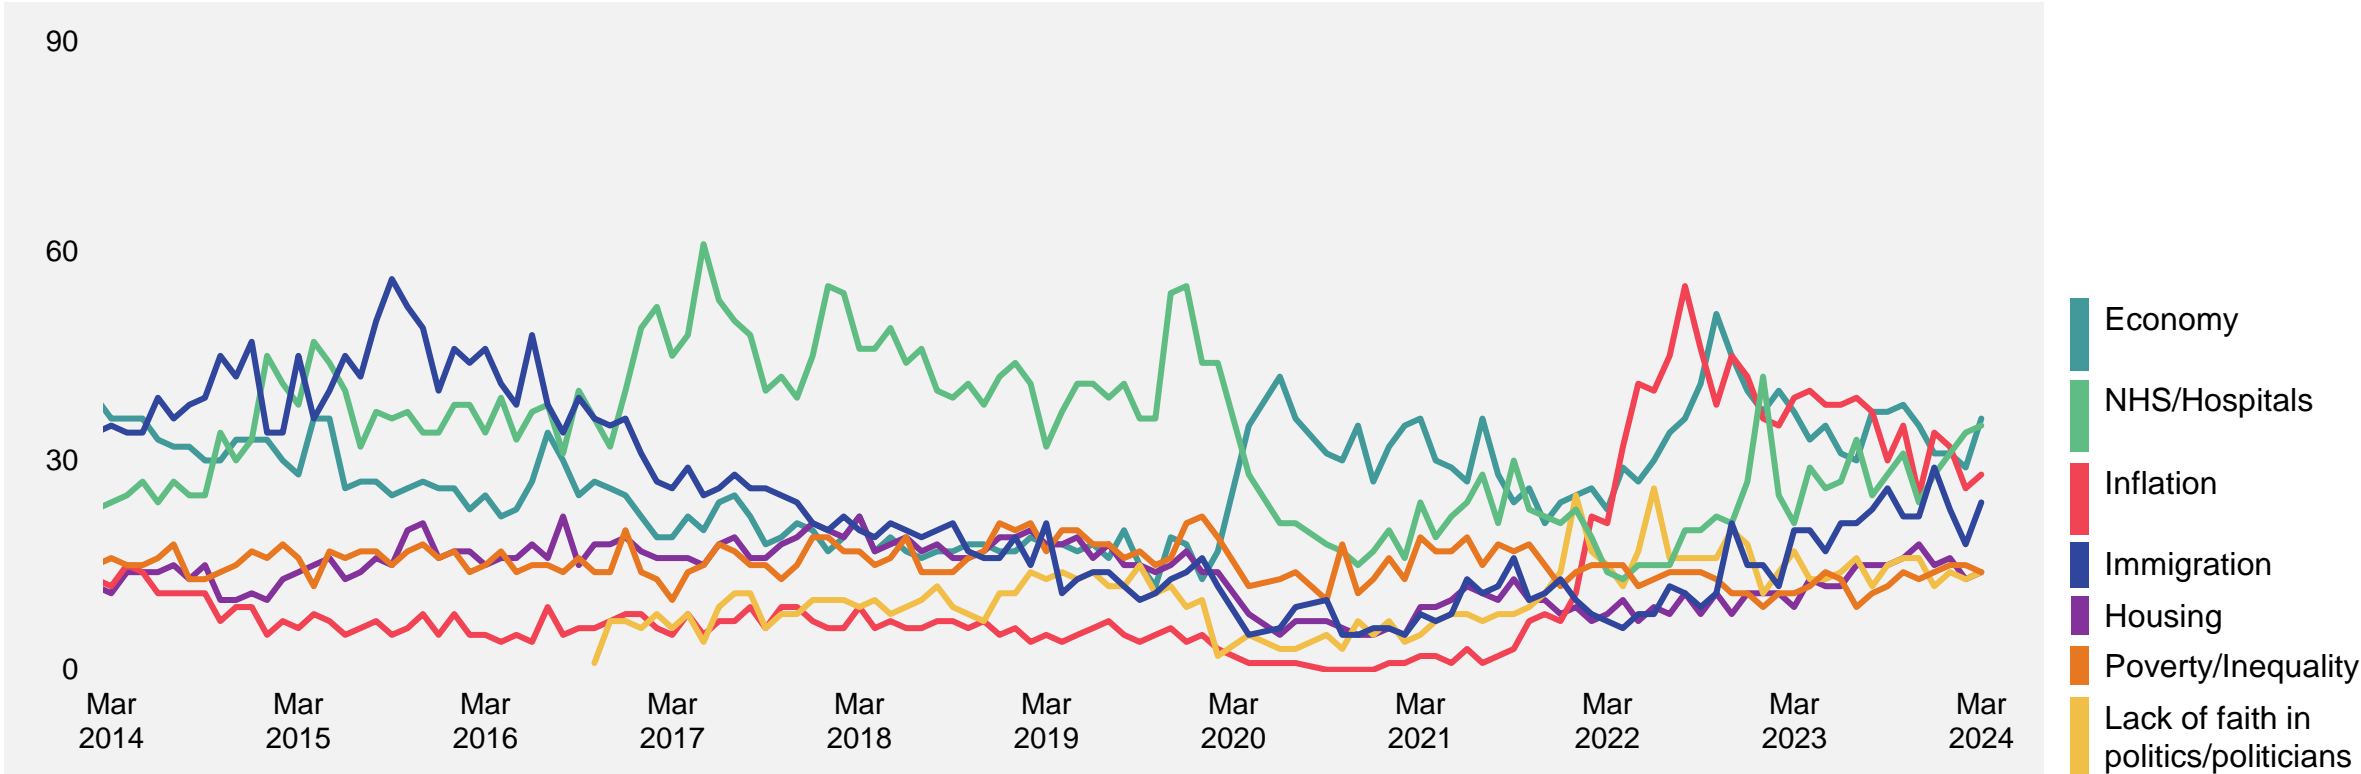

What do you see as the most/other important issues facing Britain today?

Base: 1,010 British adults 18+, 13 – 21 March 2024

Source: Ipsos Issues Index

March 2024

What do you see as the most/other important issues facing Britain today?

Base: 1,010 British adults 18+, 13 – 21 March 2024

Source: Ipsos Issues Index

Top five concerns for March 2024: trend data

What do you see as the most/other important issues facing Britain today?

Top mentions %

Base: representative sample of c. 1,000 British adults age 18+ each month, interviewed face-to-face in home
 N.B. April 2020 data onwards is collected by telephone; previous months are face-to-face

Source: Ipsos Issues Index