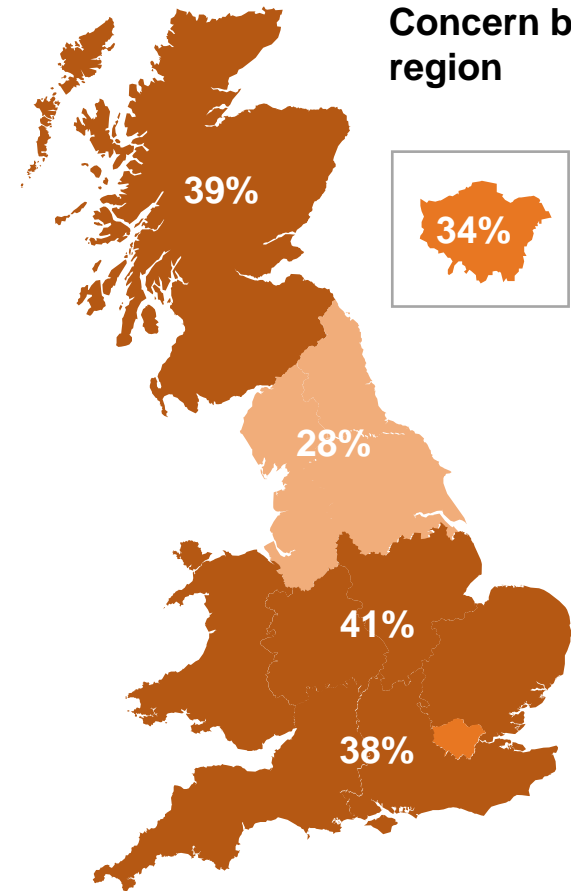

Source: Ipsos Issues Index

Age group

What do you see as the most/other important issues facing Britain today?

Base: 1,010 British adults 18+, 13 – 21 March 2024

Source: Ipsos Issues Index

Concern about the economy by subgroup

What do you see as the most/other important issues facing Britain today?

Concern by key demographic groups:

Concern by age:

Base: 1,010 British adults 18+, 13 – 21 March 2024

Concern by region

Source: Ipsos Issues Index

Concern about the NHS by subgroup

What do you see as the most/other important issues facing Britain today?

Concern by key demographic groups:

Concern by age:

Base: 1,010 British adults 18+, 13 – 21 March 2024