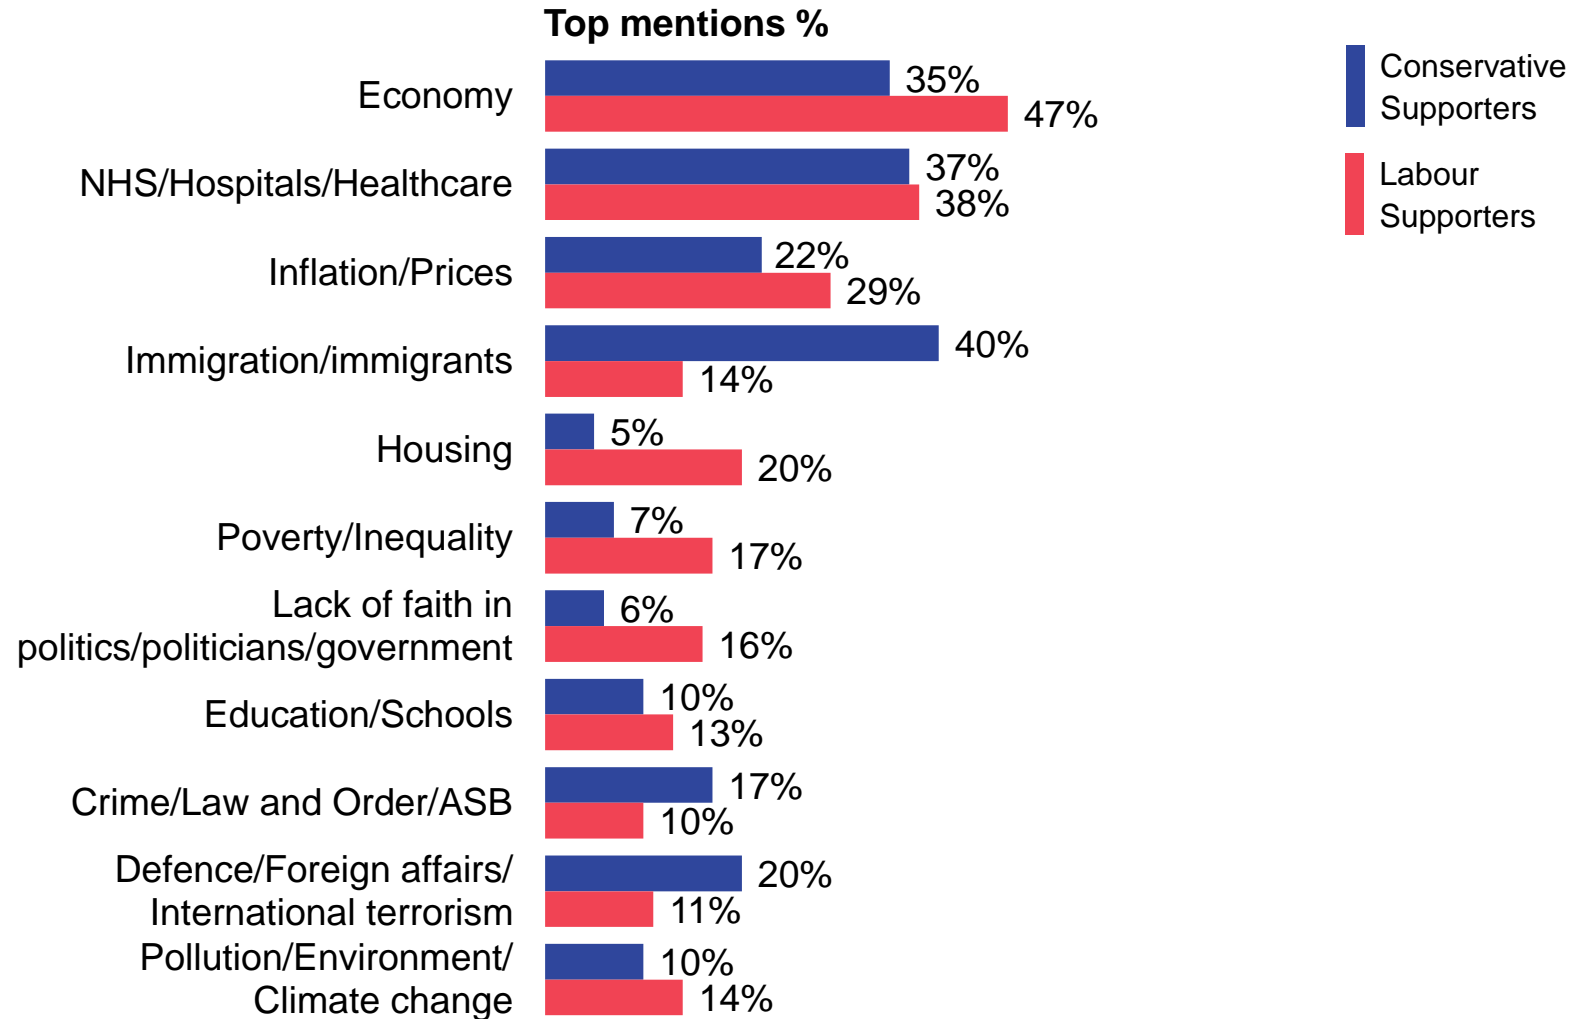

Source: Ipsos Issues Index

Education / Schools

What do you see as the most/other important issues facing Britain today?

Base: representative sample of c. 1,000 British adults age 18+ each month, interviewed face-to-face in home
 N.B. April 2020 data onwards is collected by telephone; previous months are face-to-face

Source: Ipsos Issues Index

Crime / Law & Order / Violence / Vandalism / ASB

What do you see as the most/other important issues facing Britain today?

Base: representative sample of c.1,000 British adults age 18+ each month, interviewed face-to-face in home
 N.B. April 2020 data onwards is collected by telephone; previous months are face-to-face

Source: Ipsos Issues Index

Party support

What do you see as the most/other important issues facing Britain today?

Base: 1,010 British adults 18+, 13 – 21 March 2024

Source: Ipsos Issues Index

Men and women

What do you see as the most/other important issues facing Britain today?

Base: 1,010 British adults 18+, 13 – 21 March 2024

Source: Ipsos Issues Index

Social grade

What do you see as the most/other important issues facing Britain today?