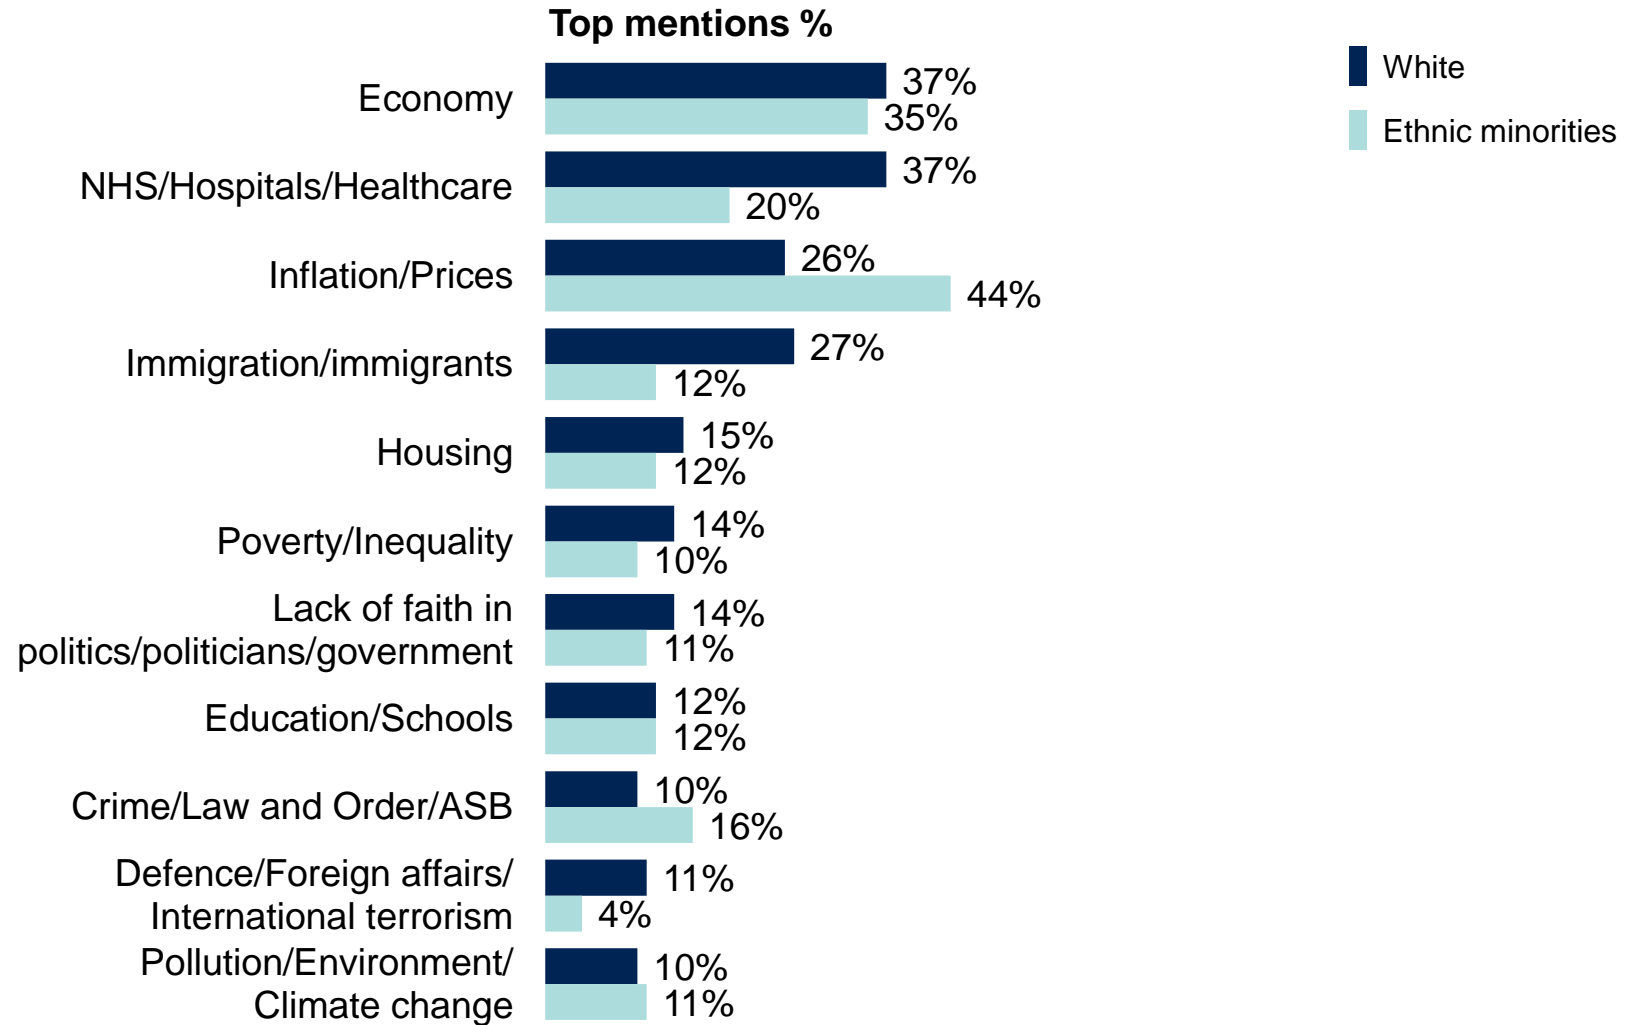

Source: Ipsos Issues Index

Party support

What do you see as the most/other important issues facing Britain today?

Base: 1,010 British adults 18+, 13 – 21 March 2024

Source: Ipsos Issues Index

Men and women

What do you see as the most/other important issues facing Britain today?

Base: 1,010 British adults 18+, 13 – 21 March 2024

Source: Ipsos Issues Index

Social grade

What do you see as the most/other important issues facing Britain today?

Base: 1,010 British adults 18+, 13 – 21 March 2024

Source: Ipsos Issues Index

Ethnic background

What do you see as the most/other important issues facing Britain today?

Base: 1,010 British adults 18+, 13 – 21 March 2024

Source: Ipsos Issues Index

Age group

What do you see as the most/other important issues facing Britain today?

Base: 1,010 British adults 18+, 13 – 21 March 2024

Source: Ipsos Issues Index

Concern about the economy by subgroup