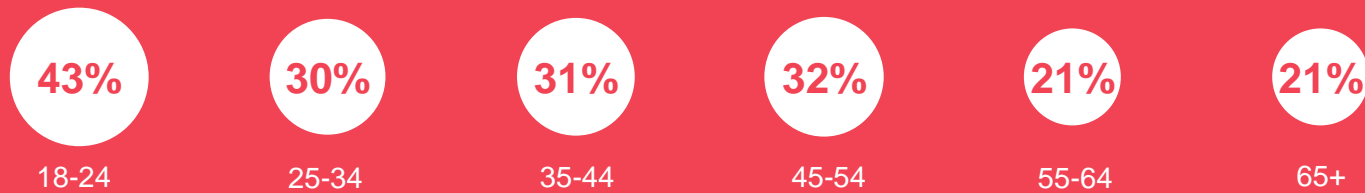

Concern about the NHS by subgroup

What do you see as the most/other important issues facing Britain today?

Concern by key demographic groups:

Concern by age:

Base: 1,010 British adults 18+, 13 – 21 March 2024

Concern by region

Source: Ipsos Issues Index

Concern about inflation/prices by subgroup

What do you see as the most/other important issues facing Britain today?

Concern by key demographic groups:

Concern by age:

Base: 1,010 British adults 18+, 13 – 21 March 2024

Concern by region

Source: Ipsos Issues Index

Concern about immigration by subgroup

What do you see as the most/other important issues facing Britain today?