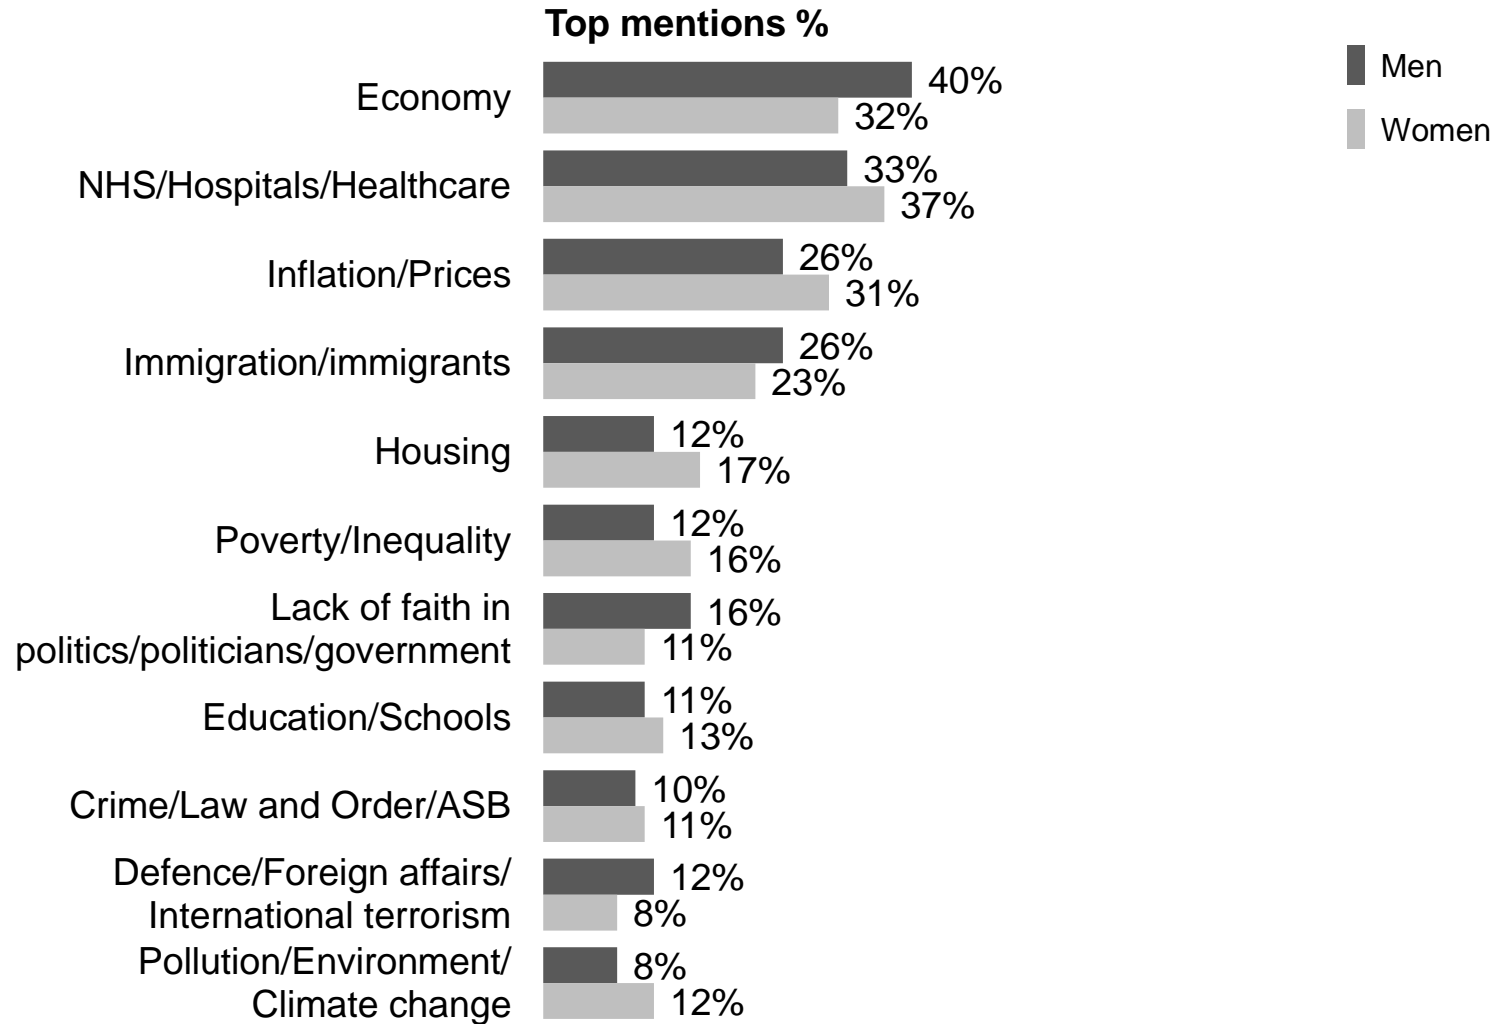

Source: Ipsos Issues Index

Crime / Law & Order / Violence / Vandalism / ASB

What do you see as the most/other important issues facing Britain today?

Base: representative sample of c.1,000 British adults age 18+ each month, interviewed face-to-face in home
 N.B. April 2020 data onwards is collected by telephone; previous months are face-to-face

Source: Ipsos Issues Index

Party support

What do you see as the most/other important issues facing Britain today?

Base: 1,010 British adults 18+, 13 – 21 March 2024

Source: Ipsos Issues Index

Men and women

What do you see as the most/other important issues facing Britain today?

Base: 1,010 British adults 18+, 13 – 21 March 2024

Source: Ipsos Issues Index

Social grade

What do you see as the most/other important issues facing Britain today?