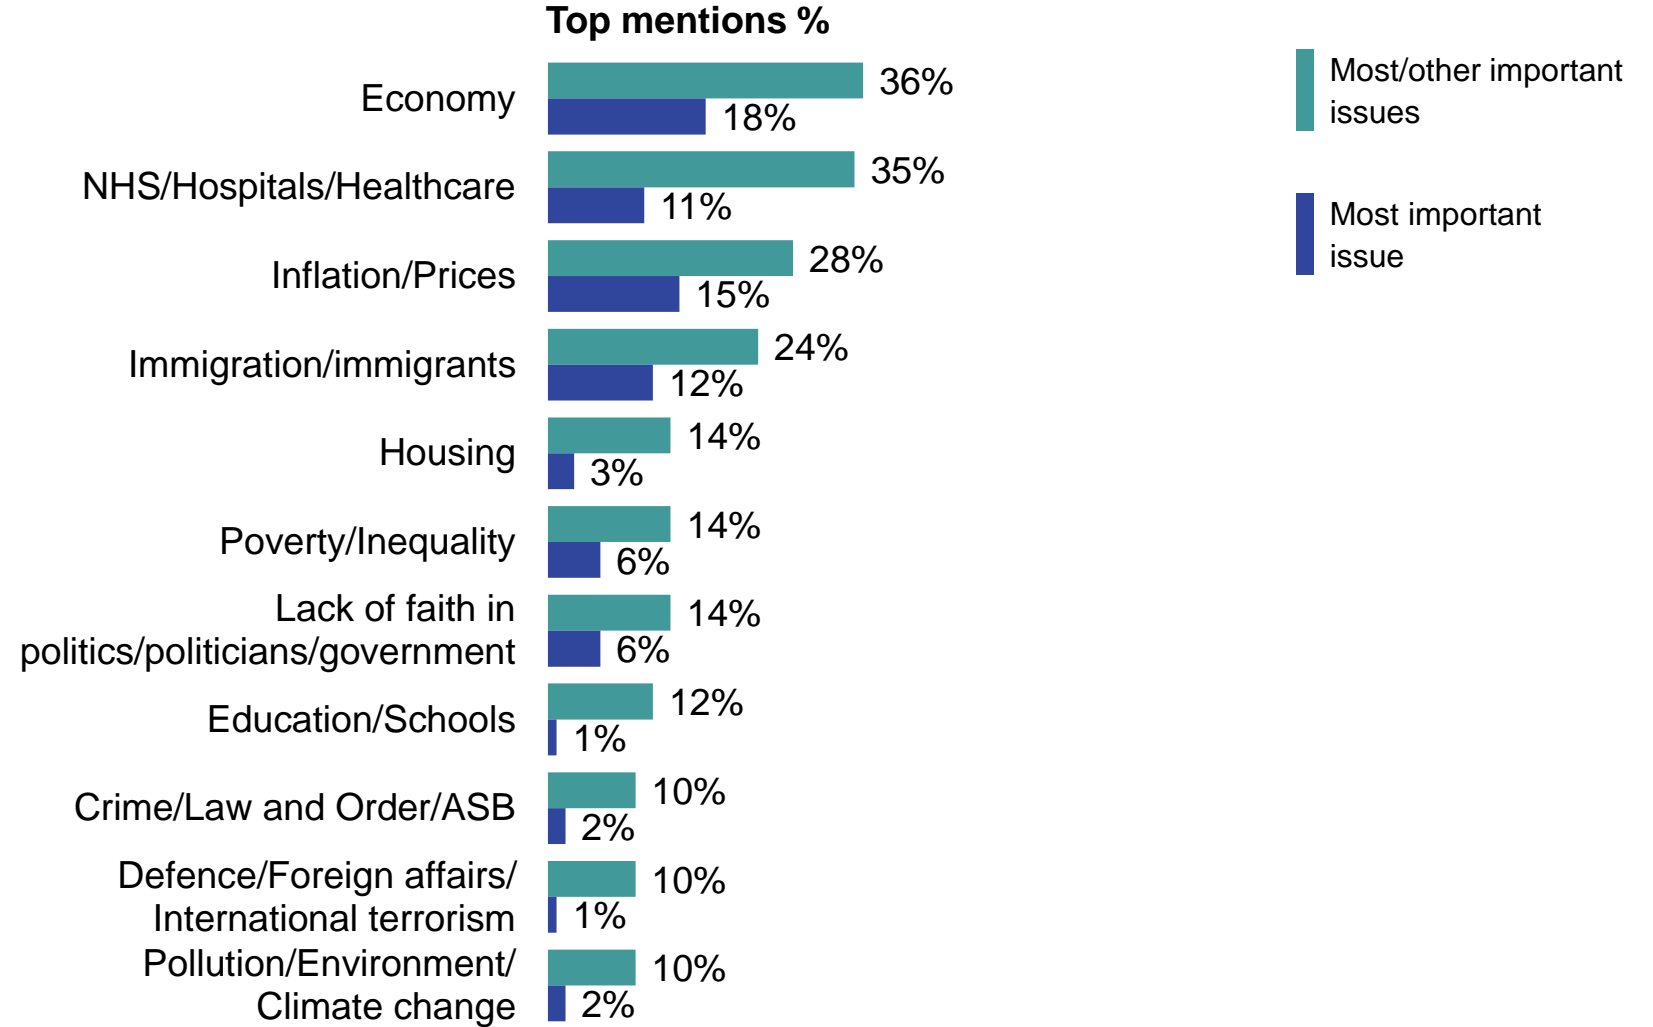

What do you see as the most/other important issues facing Britain today?

Base: 1,010 British adults 18+, 13 – 21 March 2024

Source: Ipsos Issues Index

March 2024

What do you see as the most/other important issues facing Britain today?

Base: 1,010 British adults 18+, 13 – 21 March 2024

Source: Ipsos Issues Index

Top five concerns for March 2024: trend data

What do you see as the most/other important issues facing Britain today?

Top mentions %