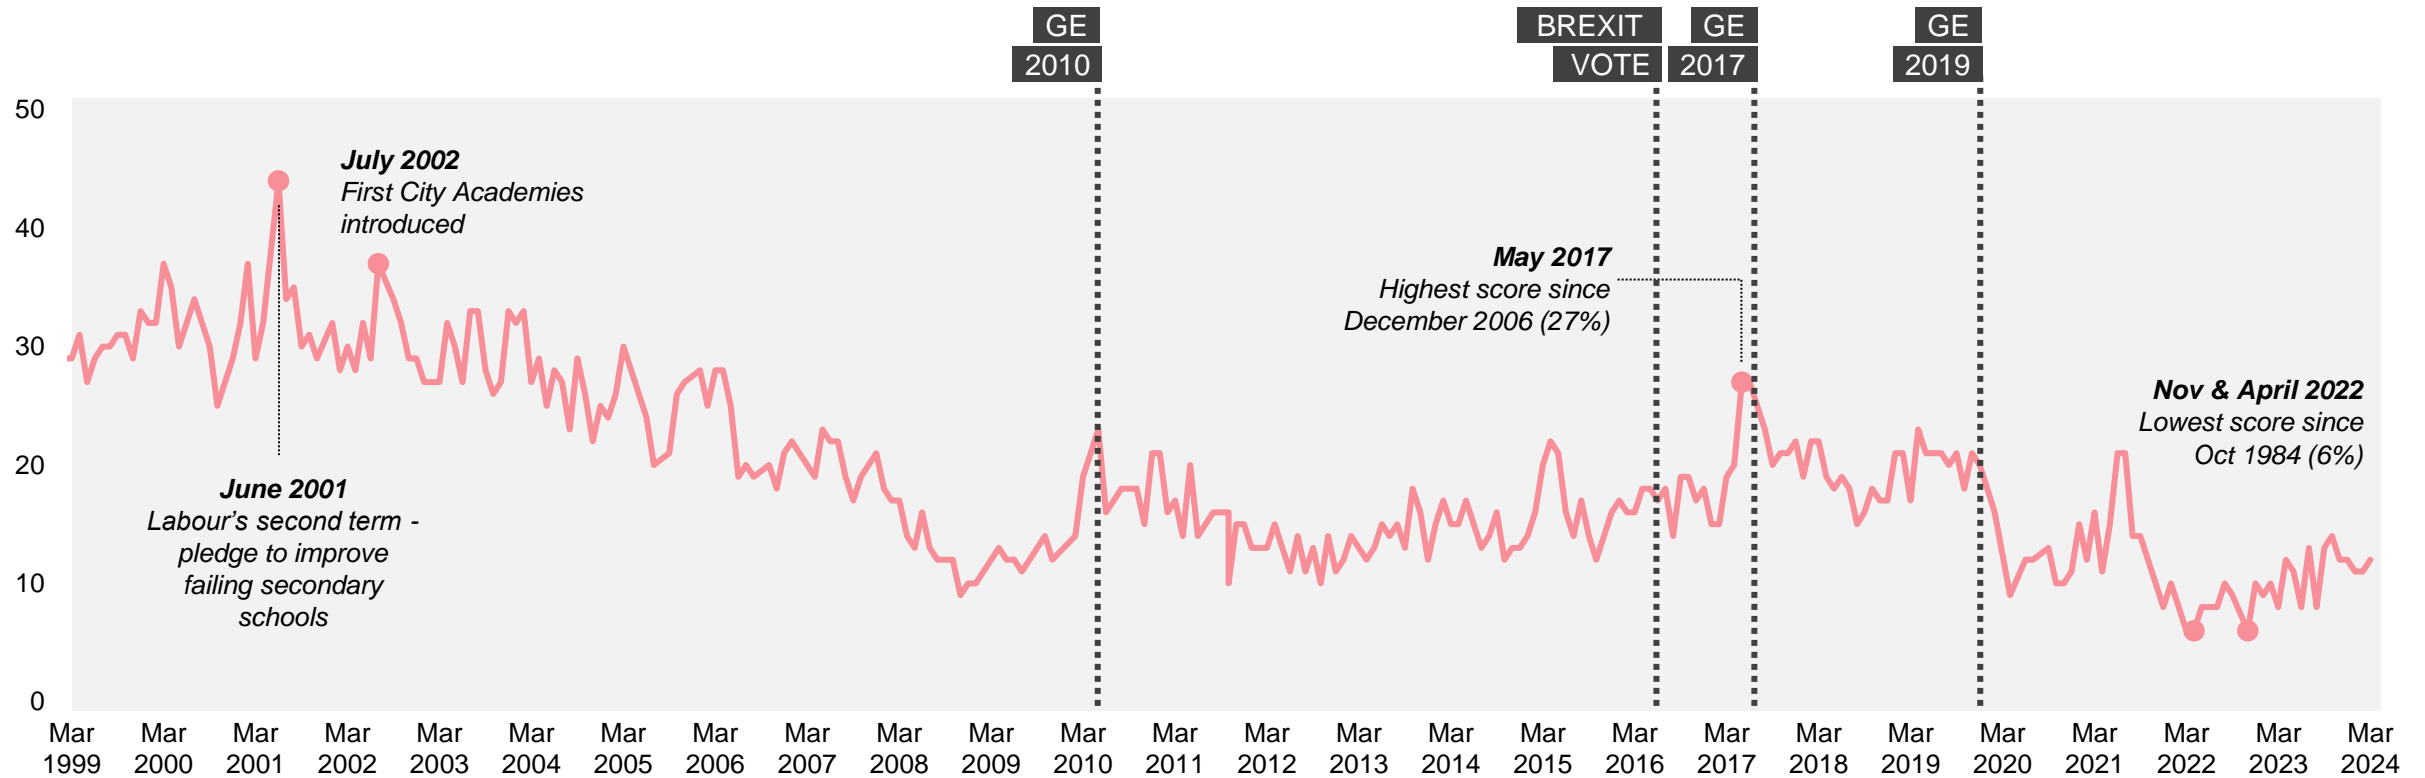

Education / Schools

What do you see as the most/other important issues facing Britain today?

Base: representative sample of c. 1,000 British adults age 18+ each month, interviewed face-to-face in home
N.B. April 2020 data onwards is collected by telephone; previous months are face-to-face

Source: Ipsos Issues Index