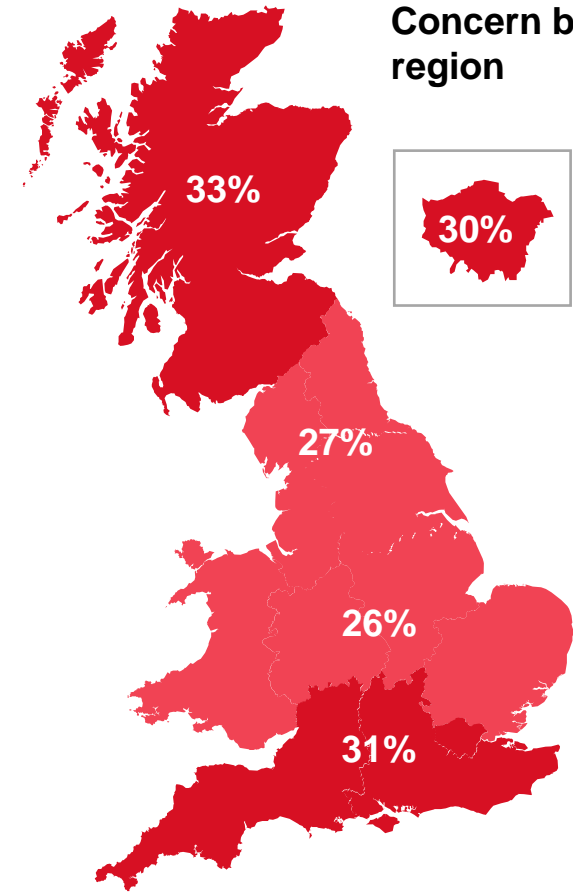

What do you see as the most/other important issues facing Britain today?

Concern by key demographic groups:

Concern by age:

Base: 1,010 British adults 18+, 13 – 21 March 2024

Concern by region

Source: Ipsos Issues Index

Concern about the NHS by subgroup

What do you see as the most/other important issues facing Britain today?

Concern by key demographic groups:

Concern by age:

Base: 1,010 British adults 18+, 13 – 21 March 2024

Concern by region

Source: Ipsos Issues Index

Concern about inflation/prices by subgroup

What do you see as the most/other important issues facing Britain today?

Concern by key demographic groups:

Concern by age:

Base: 1,010 British adults 18+, 13 – 21 March 2024

Concern by region

Source: Ipsos Issues Index

Concern about immigration by subgroup

What do you see as the most/other important issues facing Britain today?