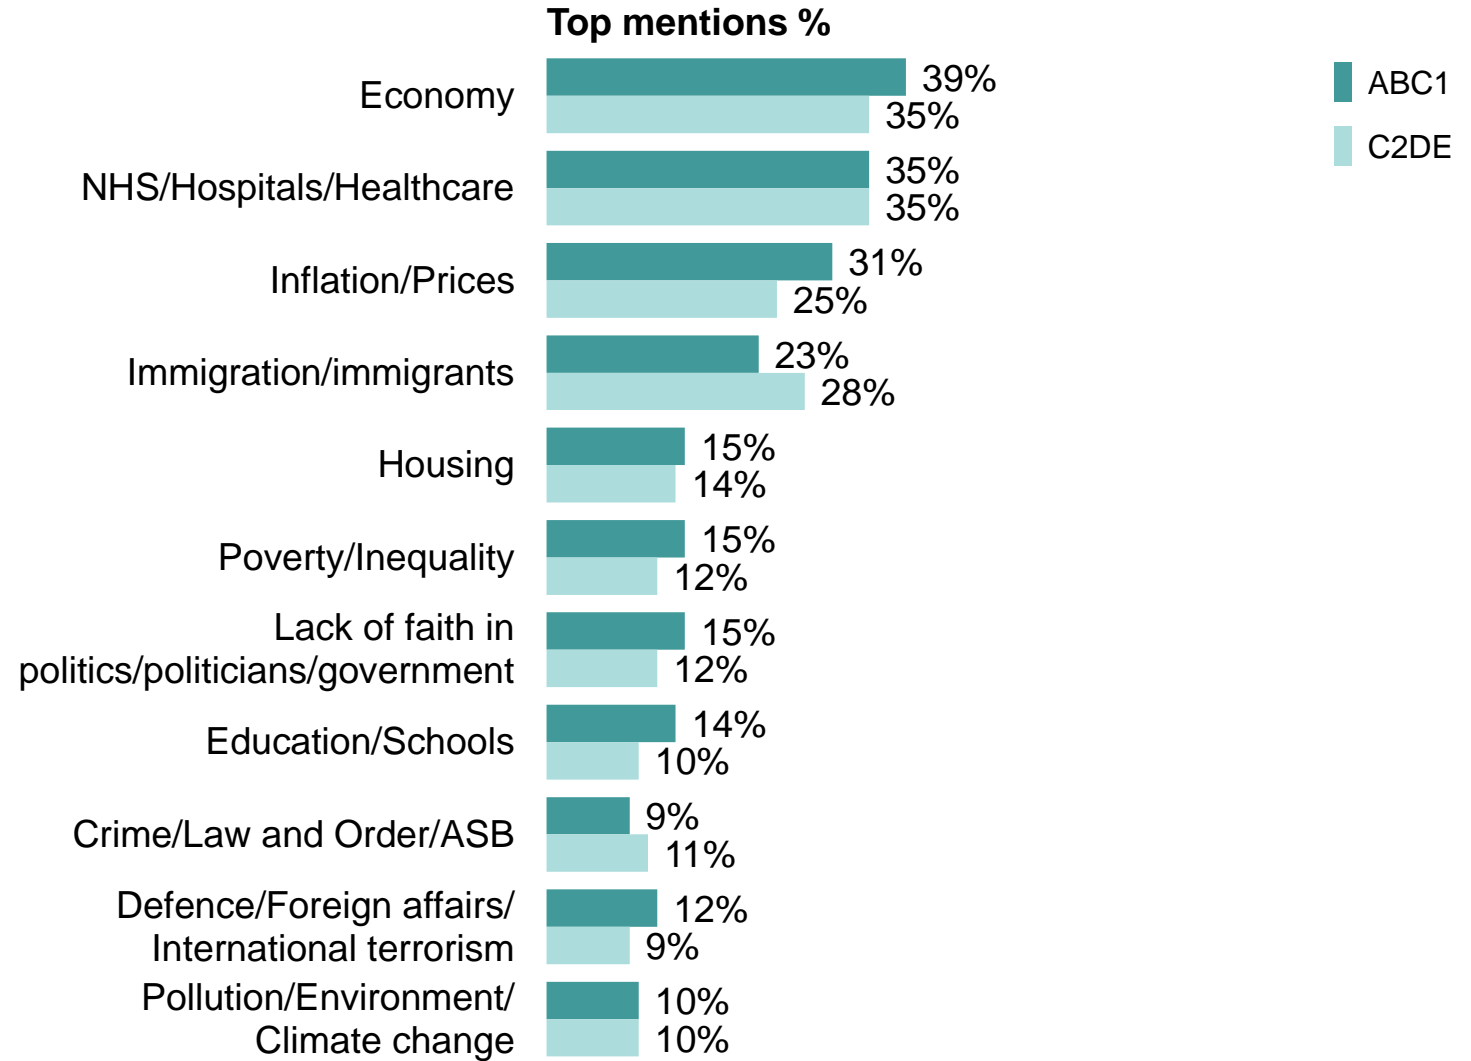

Source: Ipsos Issues Index

Party support

What do you see as the most/other important issues facing Britain today?

Base: 1,010 British adults 18+, 13 – 21 March 2024

Source: Ipsos Issues Index

Men and women

What do you see as the most/other important issues facing Britain today?

Base: 1,010 British adults 18+, 13 – 21 March 2024

Source: Ipsos Issues Index

Social grade

What do you see as the most/other important issues facing Britain today?

Base: 1,010 British adults 18+, 13 – 21 March 2024

Source: Ipsos Issues Index

Ethnic background

What do you see as the most/other important issues facing Britain today?

Base: 1,010 British adults 18+, 13 – 21 March 2024

Source: Ipsos Issues Index

Age group

What do you see as the most/other important issues facing Britain today?

Base: 1,010 British adults 18+, 13 – 21 March 2024

Source: Ipsos Issues Index

Concern about the economy by subgroup