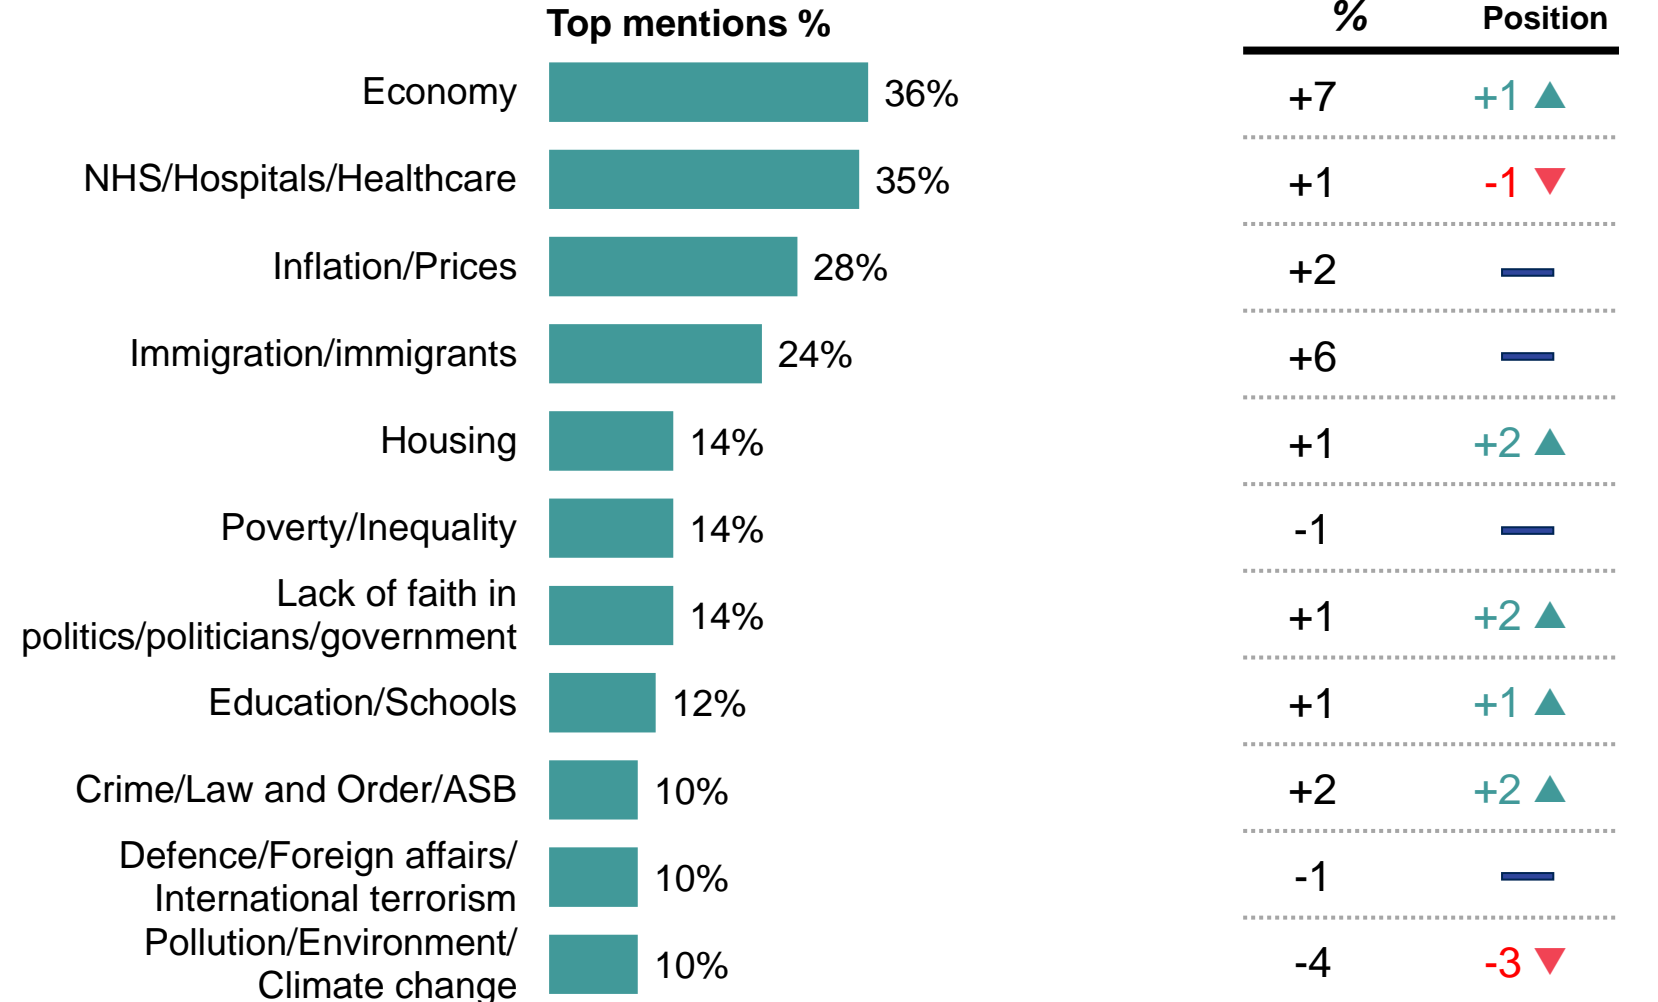

What do you see as the most/other important issues facing Britain today?

Base: 1,010 British adults 18+, 13 – 21 March 2024

Source: Ipsos Issues Index

March 2024

What do you see as the most/other important issues facing Britain today?