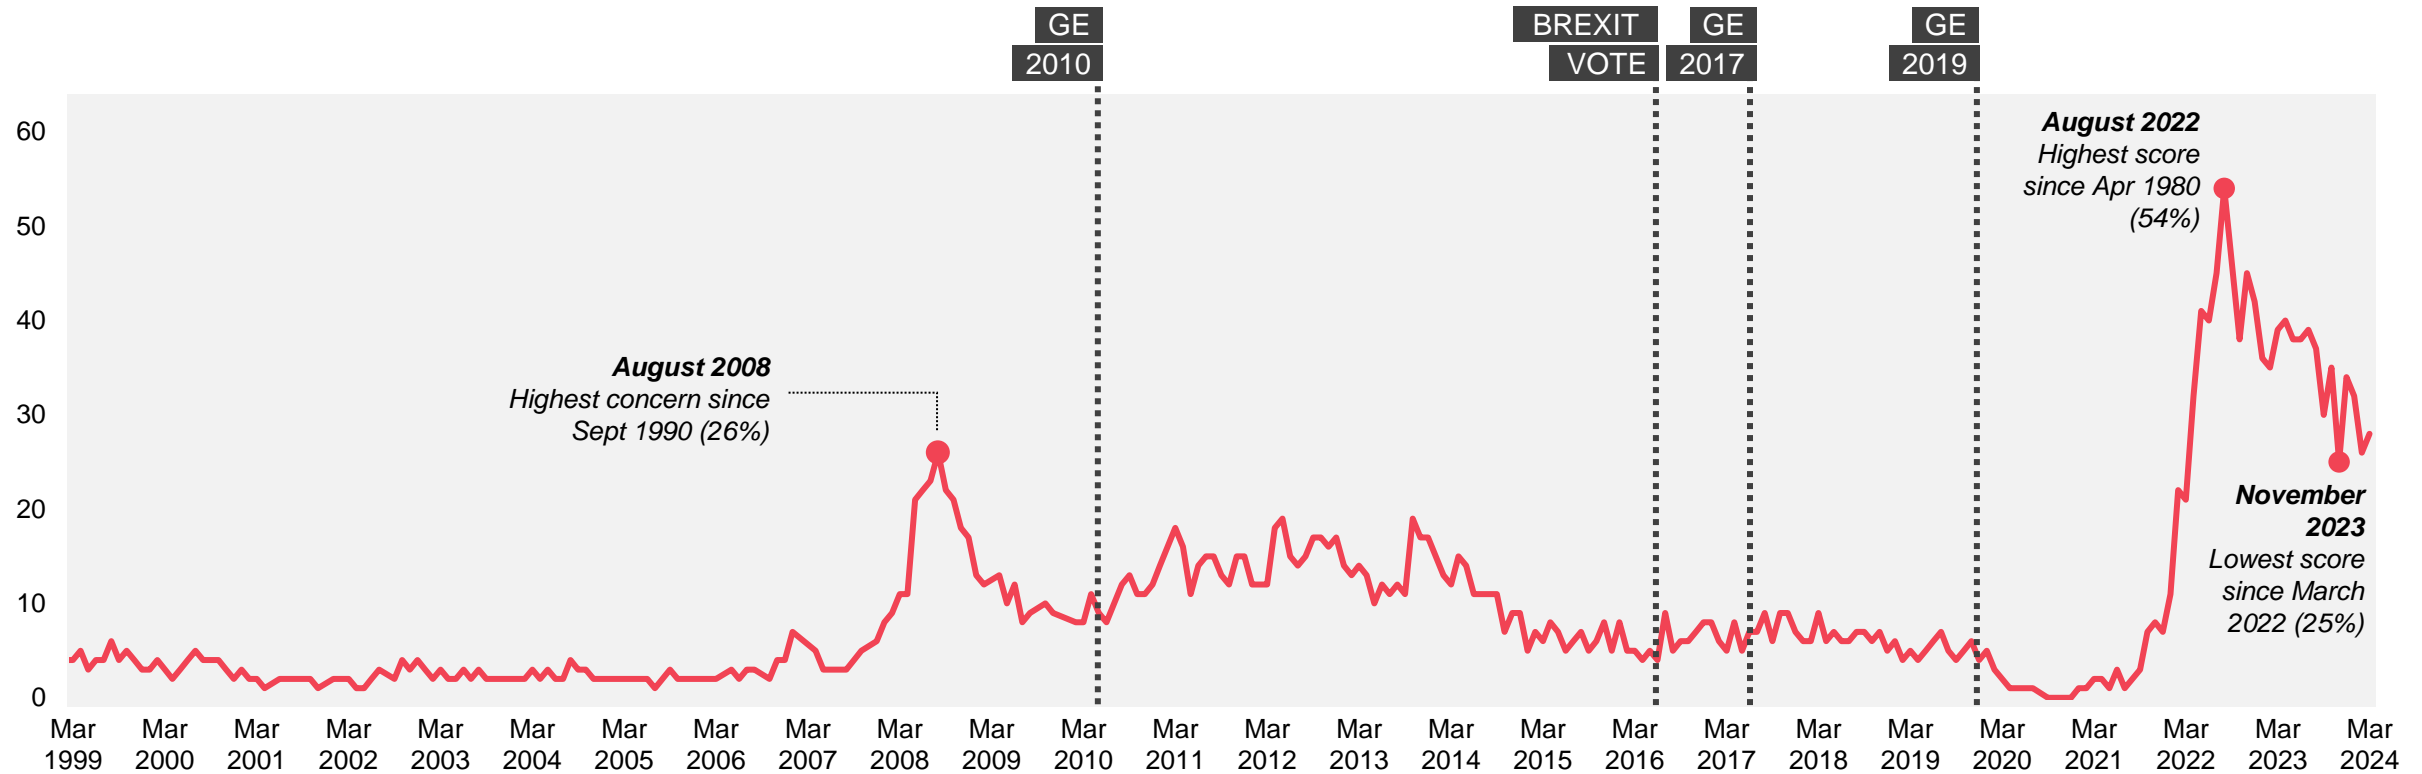

Inflation/prices

What do you see as the most/other important issues facing Britain today?

Base: representative sample of c. 1,000 British adults age 18+ each month, interviewed face-to-face in home
N.B. April 2020 data onwards is collected by telephone; previous months are face-to-face

Source: Ipsos Issues Index