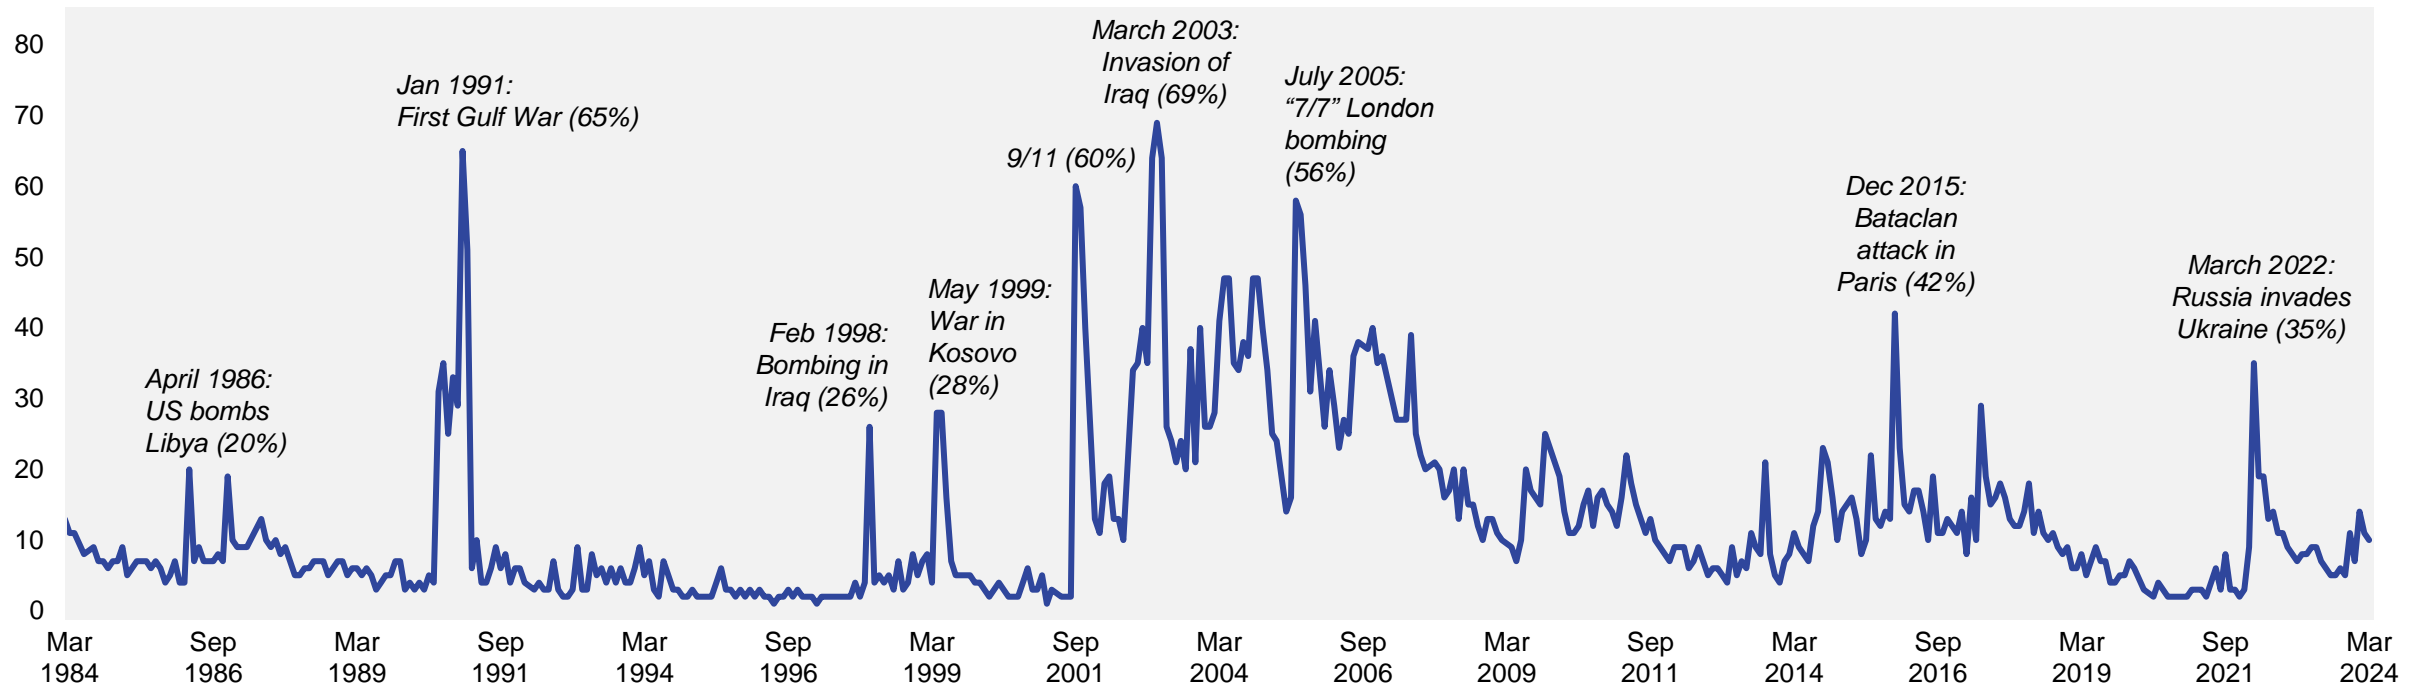

Defence/foreign affairs – concern since 1982

What do you see as the most/other important issues facing Britain today?

Base: representative sample of c.1,000 British adults age 18+ each month, interviewed face-to-face in home
N.B. April 2020 data onwards is collected by telephone; previous months are face-to-face

Source: Ipsos Issues Index