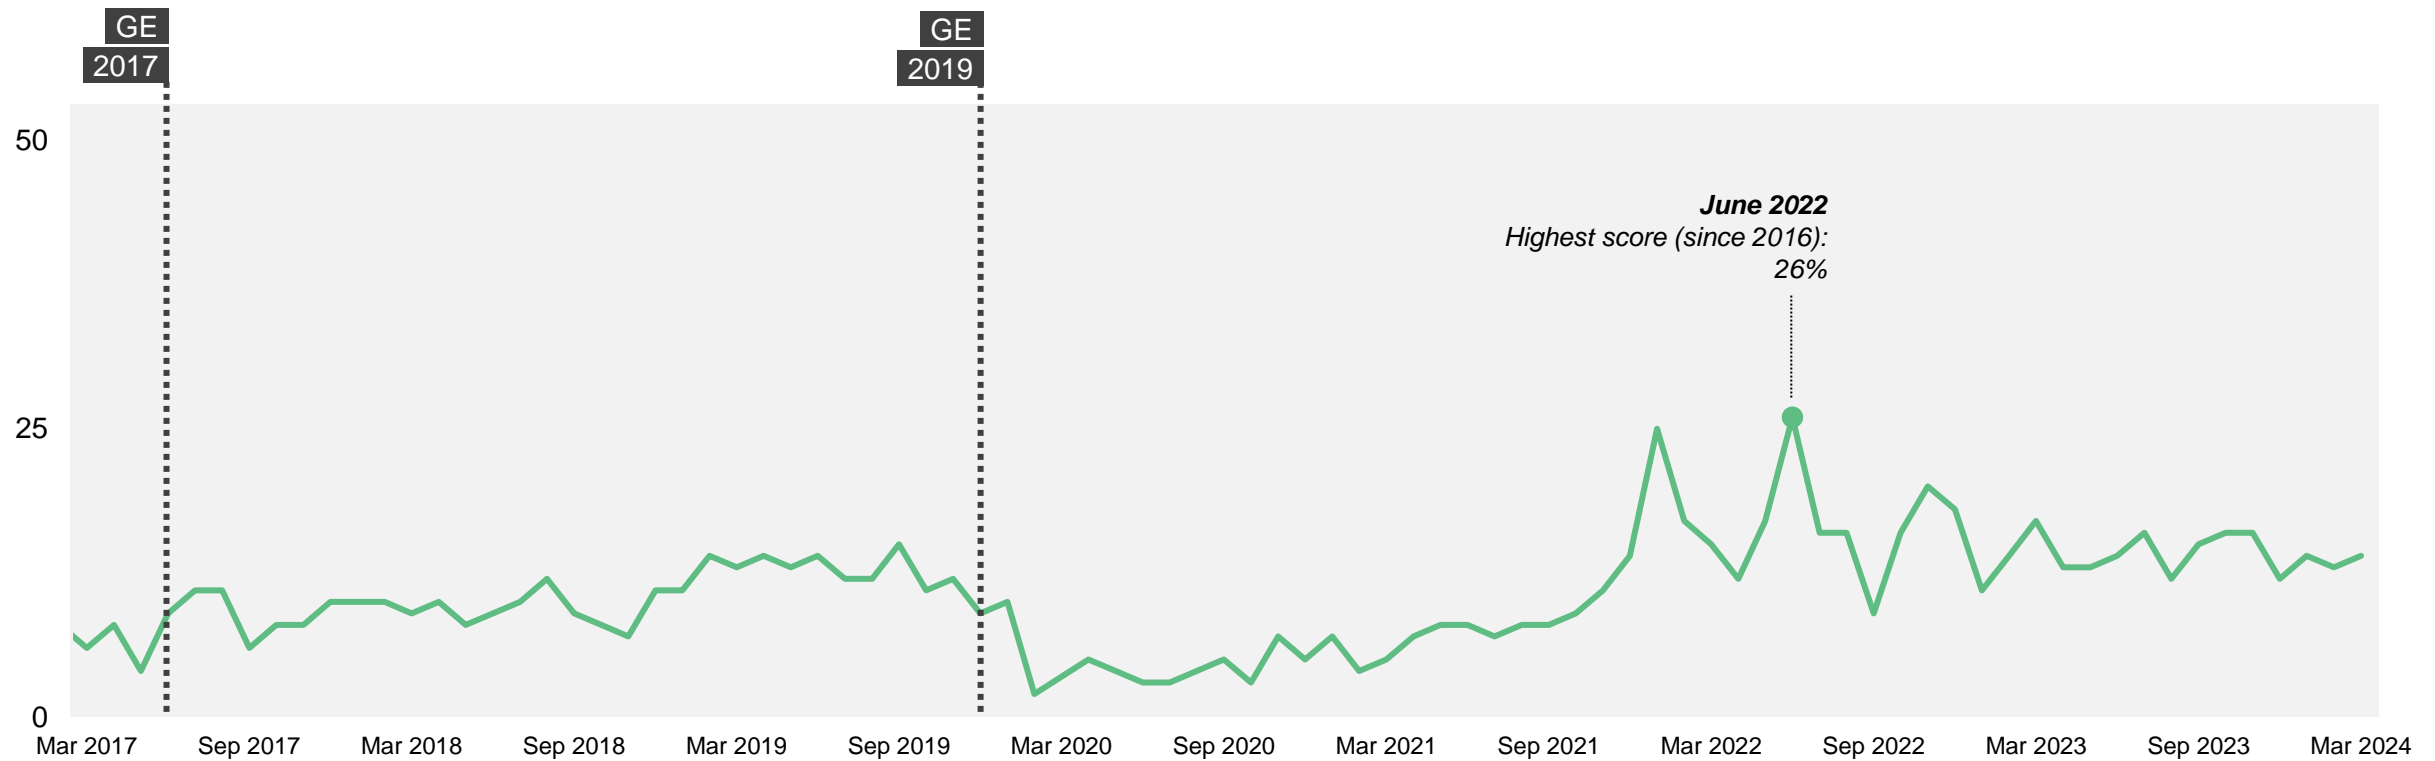

Lack of faith in politicians/politics

What do you see as the most/other important issues facing Britain today?

Base: representative sample of c.1,000 British adults age 18+ each month, interviewed face-to-face in home
N.B. April 2020 data onwards is collected by telephone; previous months are face-to-face

Source: Ipsos Issues Index