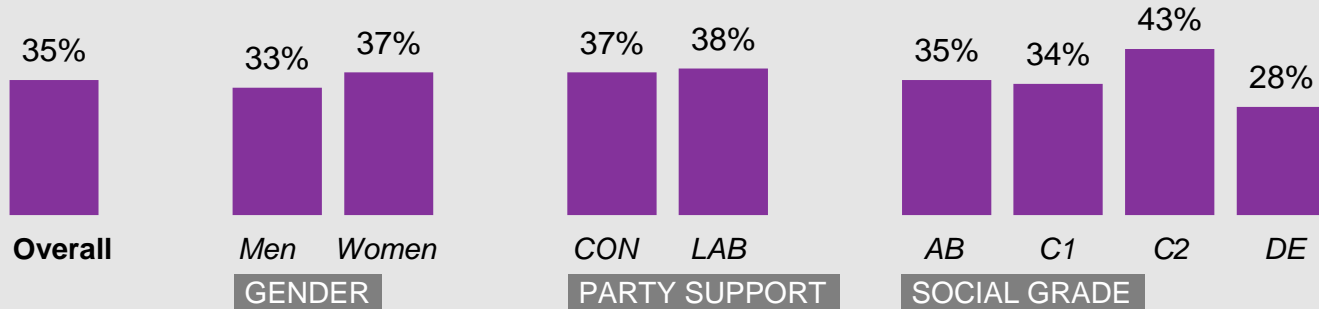

Source: Ipsos Issues Index

Age group

What do you see as the most/other important issues facing Britain today?

Base: 1,010 British adults 18+, 13 – 21 March 2024

Source: Ipsos Issues Index

Concern about the economy by subgroup

What do you see as the most/other important issues facing Britain today?

Concern by key demographic groups:

Concern by age:

Base: 1,010 British adults 18+, 13 – 21 March 2024

Concern by region

Source: Ipsos Issues Index

Concern about the NHS by subgroup

What do you see as the most/other important issues facing Britain today?

Concern by key demographic groups:

Concern by age:

Base: 1,010 British adults 18+, 13 – 21 March 2024