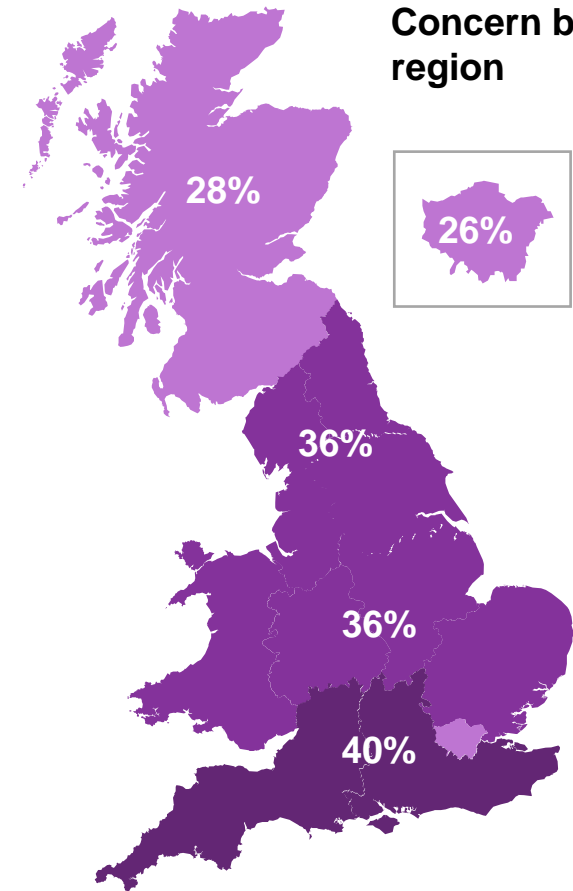

What do you see as the most/other important issues facing Britain today?

Concern by key demographic groups:

Concern by age:

Base: 1,010 British adults 18+, 13 – 21 March 2024

Concern by region

Source: Ipsos Issues Index

Concern about the NHS by subgroup

What do you see as the most/other important issues facing Britain today?

Concern by key demographic groups:

Concern by age:

Base: 1,010 British adults 18+, 13 – 21 March 2024

Concern by region

Source: Ipsos Issues Index

Concern about inflation/prices by subgroup

What do you see as the most/other important issues facing Britain today?

Concern by key demographic groups:

Concern by age:

Base: 1,010 British adults 18+, 13 – 21 March 2024

Concern by region

Source: Ipsos Issues Index

Concern about immigration by subgroup

What do you see as the most/other important issues facing Britain today?