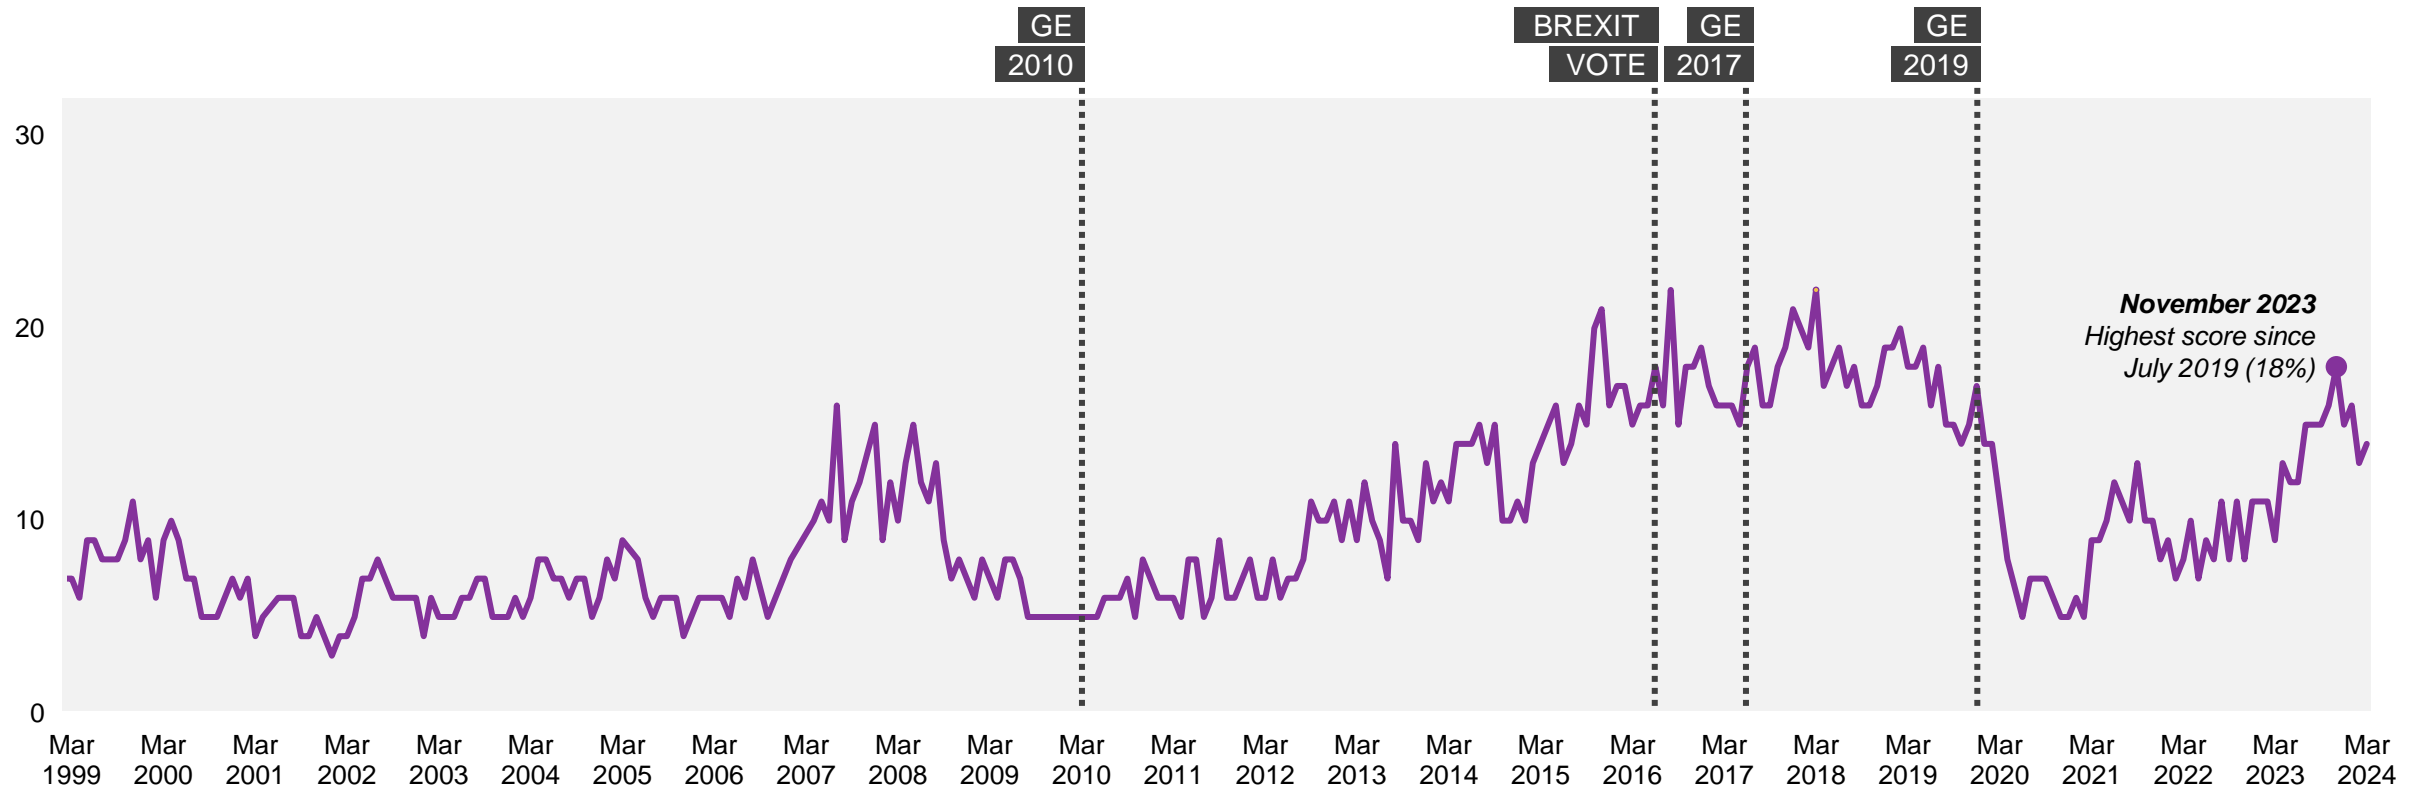

Source: Ipsos Issues Index

Housing

What do you see as the most/other important issues facing Britain today?

Base: representative sample of c. 1,000 British adults age 18+ each month, interviewed face-to-face in home
N.B. April 2020 data onwards is collected by telephone; previous months are face-to-face