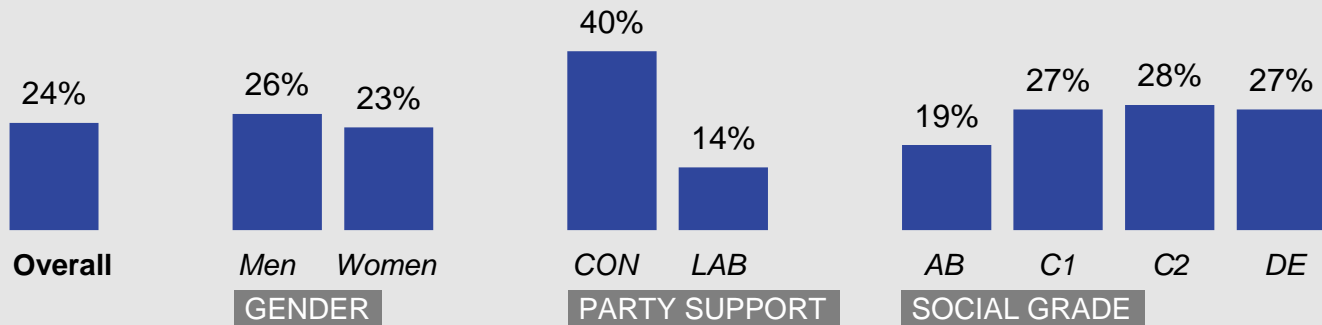

Base: 1,010 British adults 18+, 13 – 21 March 2024

Concern by region

Source: Ipsos Issues Index

Concern about immigration by subgroup

What do you see as the most/other important issues facing Britain today?

Concern by key demographic groups:

Concern by age:

Base: 1,010 British adults 18+, 13 – 21 March 2024

Concern by region

Source: Ipsos Issues Index

Top five concerns by IMD quintile

What do you see as the most/other important issues facing Britain today?