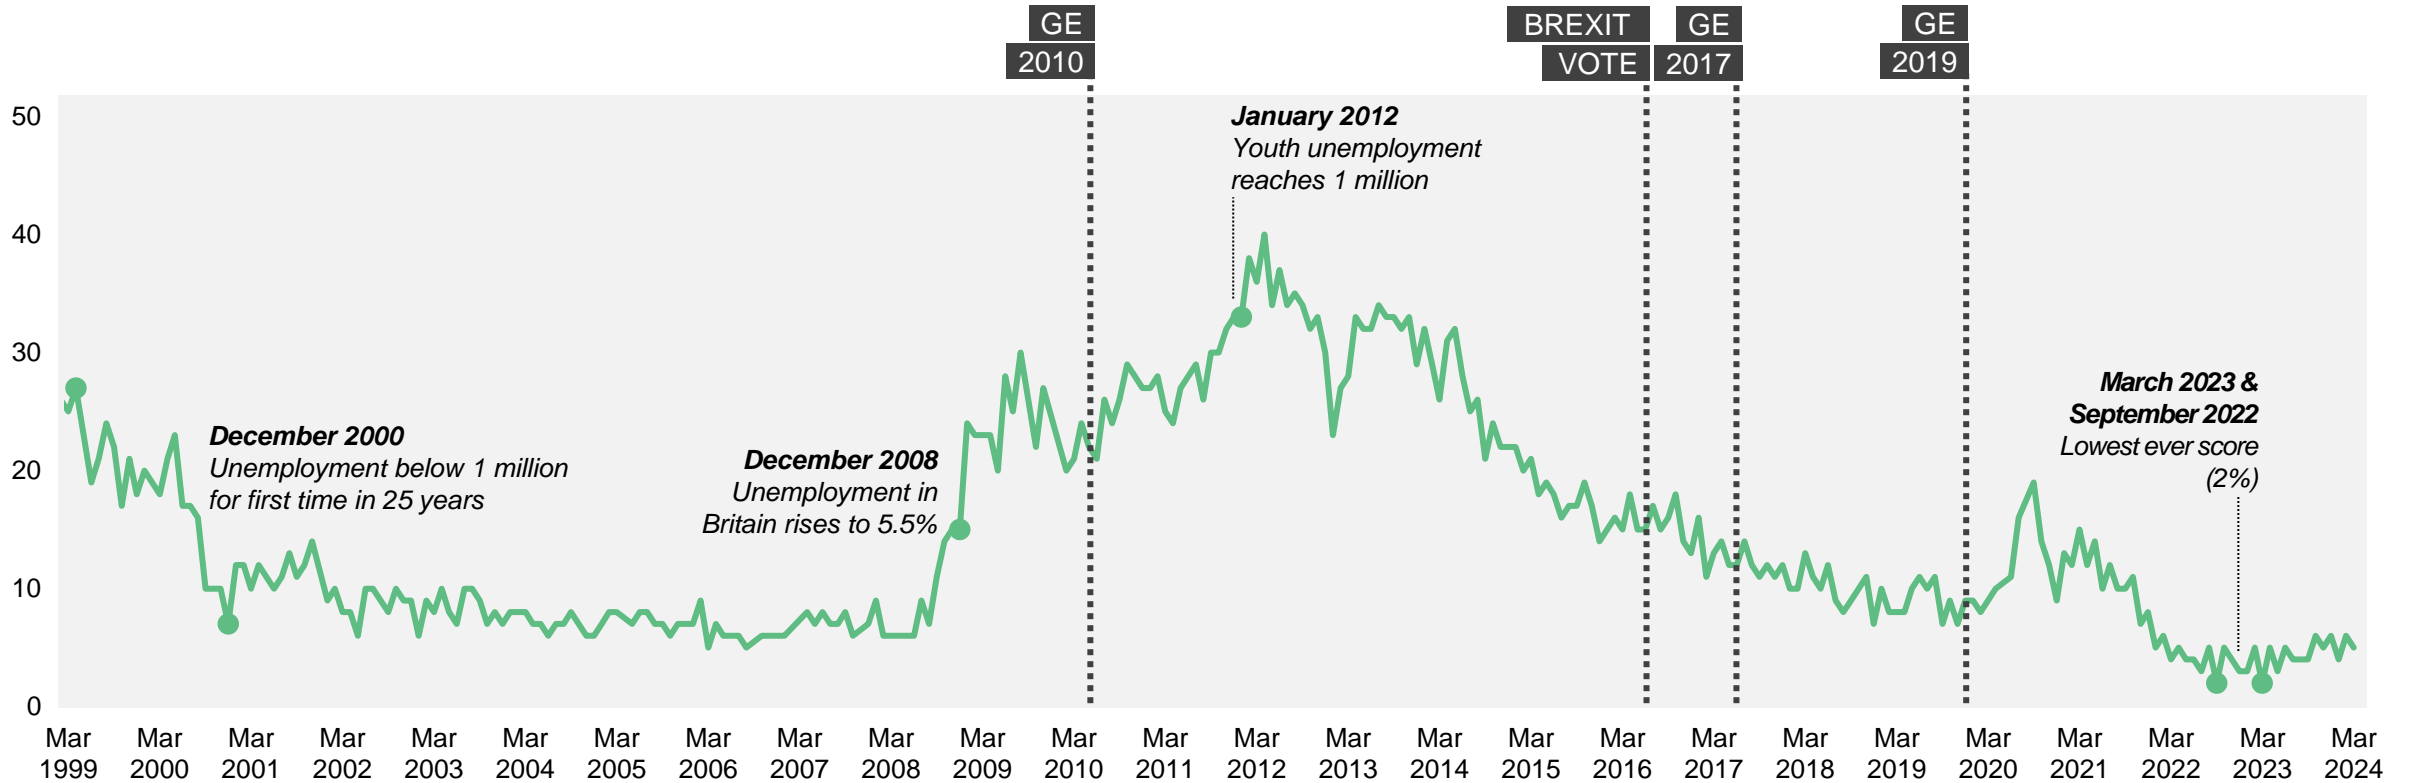

Unemployment / Factory closure / Lack of industry

What do you see as the most/other important issues facing Britain today?

Base: representative sample of c. 1,000 British adults age 18+ each month, interviewed face-to-face in home
N.B. April 2020 data onwards is collected by telephone; previous months are face-to-face

Source: Ipsos Issues Index