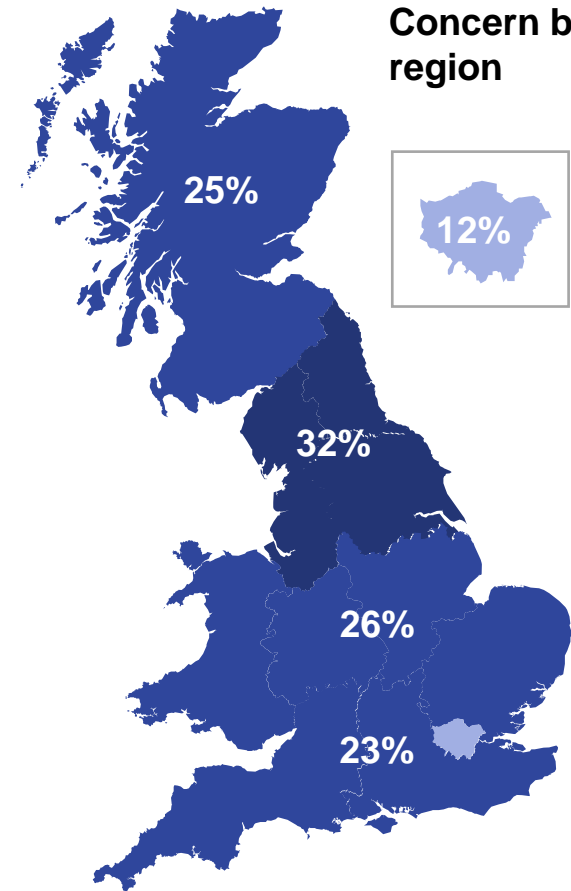

Concern by region

Source: Ipsos Issues Index

Concern about inflation/prices by subgroup

What do you see as the most/other important issues facing Britain today?

Concern by key demographic groups:

Concern by age:

Base: 1,010 British adults 18+, 13 – 21 March 2024

Concern by region

Source: Ipsos Issues Index

Concern about immigration by subgroup

What do you see as the most/other important issues facing Britain today?

Concern by key demographic groups:

Concern by age:

Base: 1,010 British adults 18+, 13 – 21 March 2024

Concern by region

Source: Ipsos Issues Index

Top five concerns by IMD quintile

What do you see as the most/other important issues facing Britain today?

"IMD" are the Indices of Multiple Deprivation, a measure of multiple deprivation of small areas

Base: 1,010 British adults 18+, 13 – 21 March 2024

IPSOS ISSUES INDEX

March 2024

For more information contact: