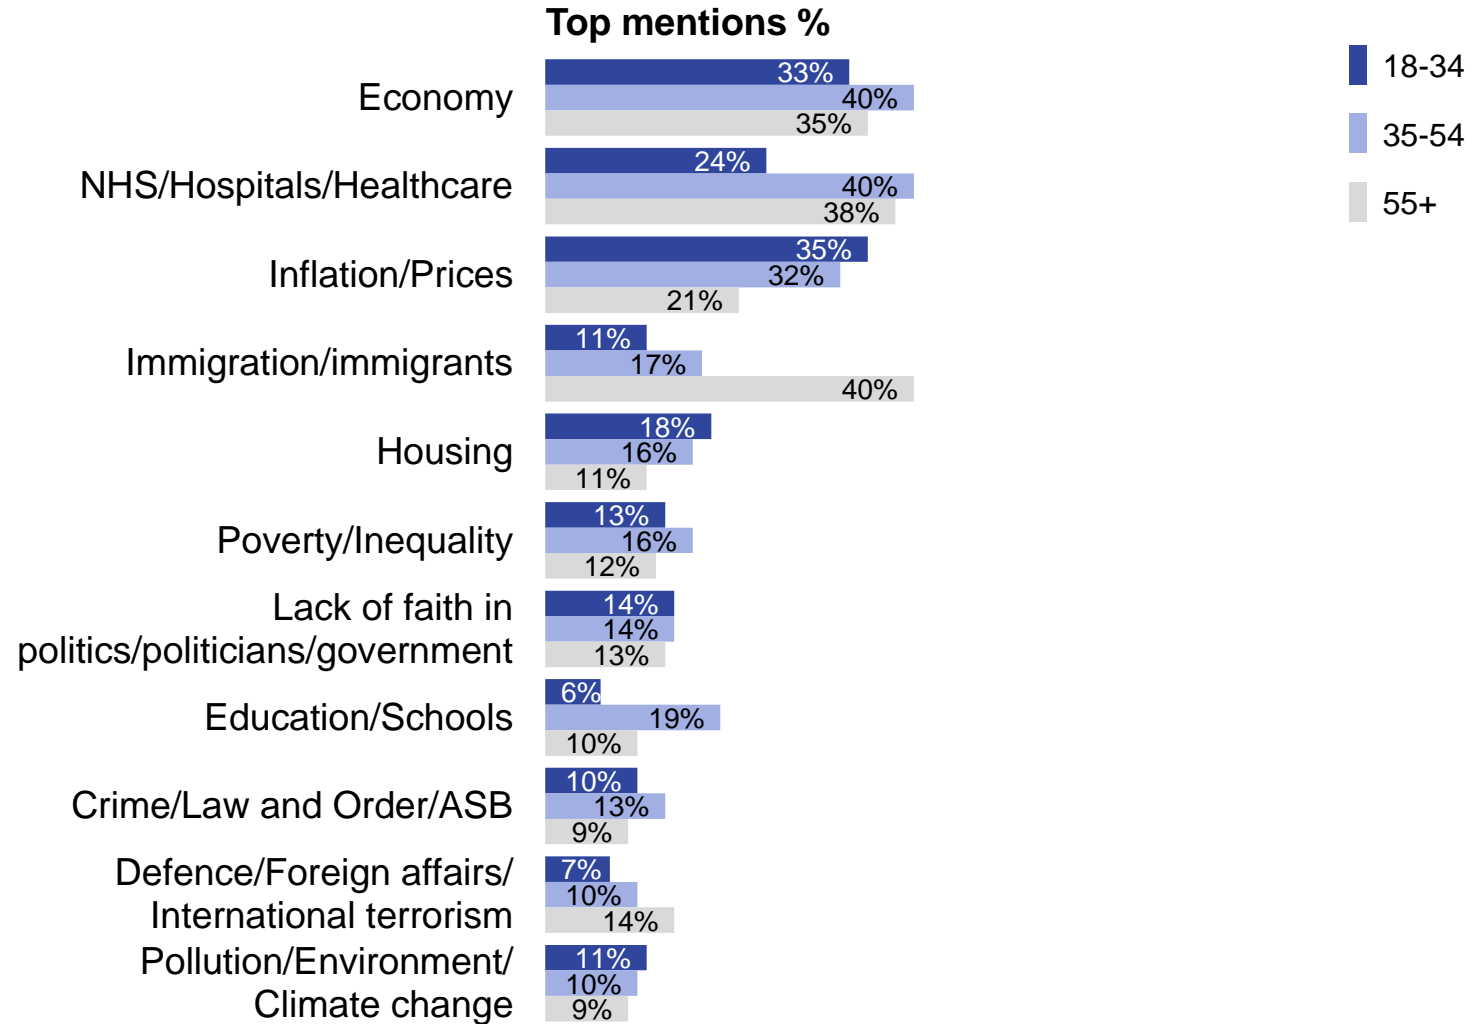

What do you see as the most/other important issues facing Britain today?

Base: 1,010 British adults 18+, 13 – 21 March 2024

Source: Ipsos Issues Index

Social grade

What do you see as the most/other important issues facing Britain today?

Base: 1,010 British adults 18+, 13 – 21 March 2024

Source: Ipsos Issues Index

Ethnic background

What do you see as the most/other important issues facing Britain today?

Base: 1,010 British adults 18+, 13 – 21 March 2024

Source: Ipsos Issues Index

Age group

What do you see as the most/other important issues facing Britain today?

Base: 1,010 British adults 18+, 13 – 21 March 2024

Source: Ipsos Issues Index

Concern about the economy by subgroup

What do you see as the most/other important issues facing Britain today?

Concern by key demographic groups:

Concern by age:

Base: 1,010 British adults 18+, 13 – 21 March 2024

Concern by region

Source: Ipsos Issues Index