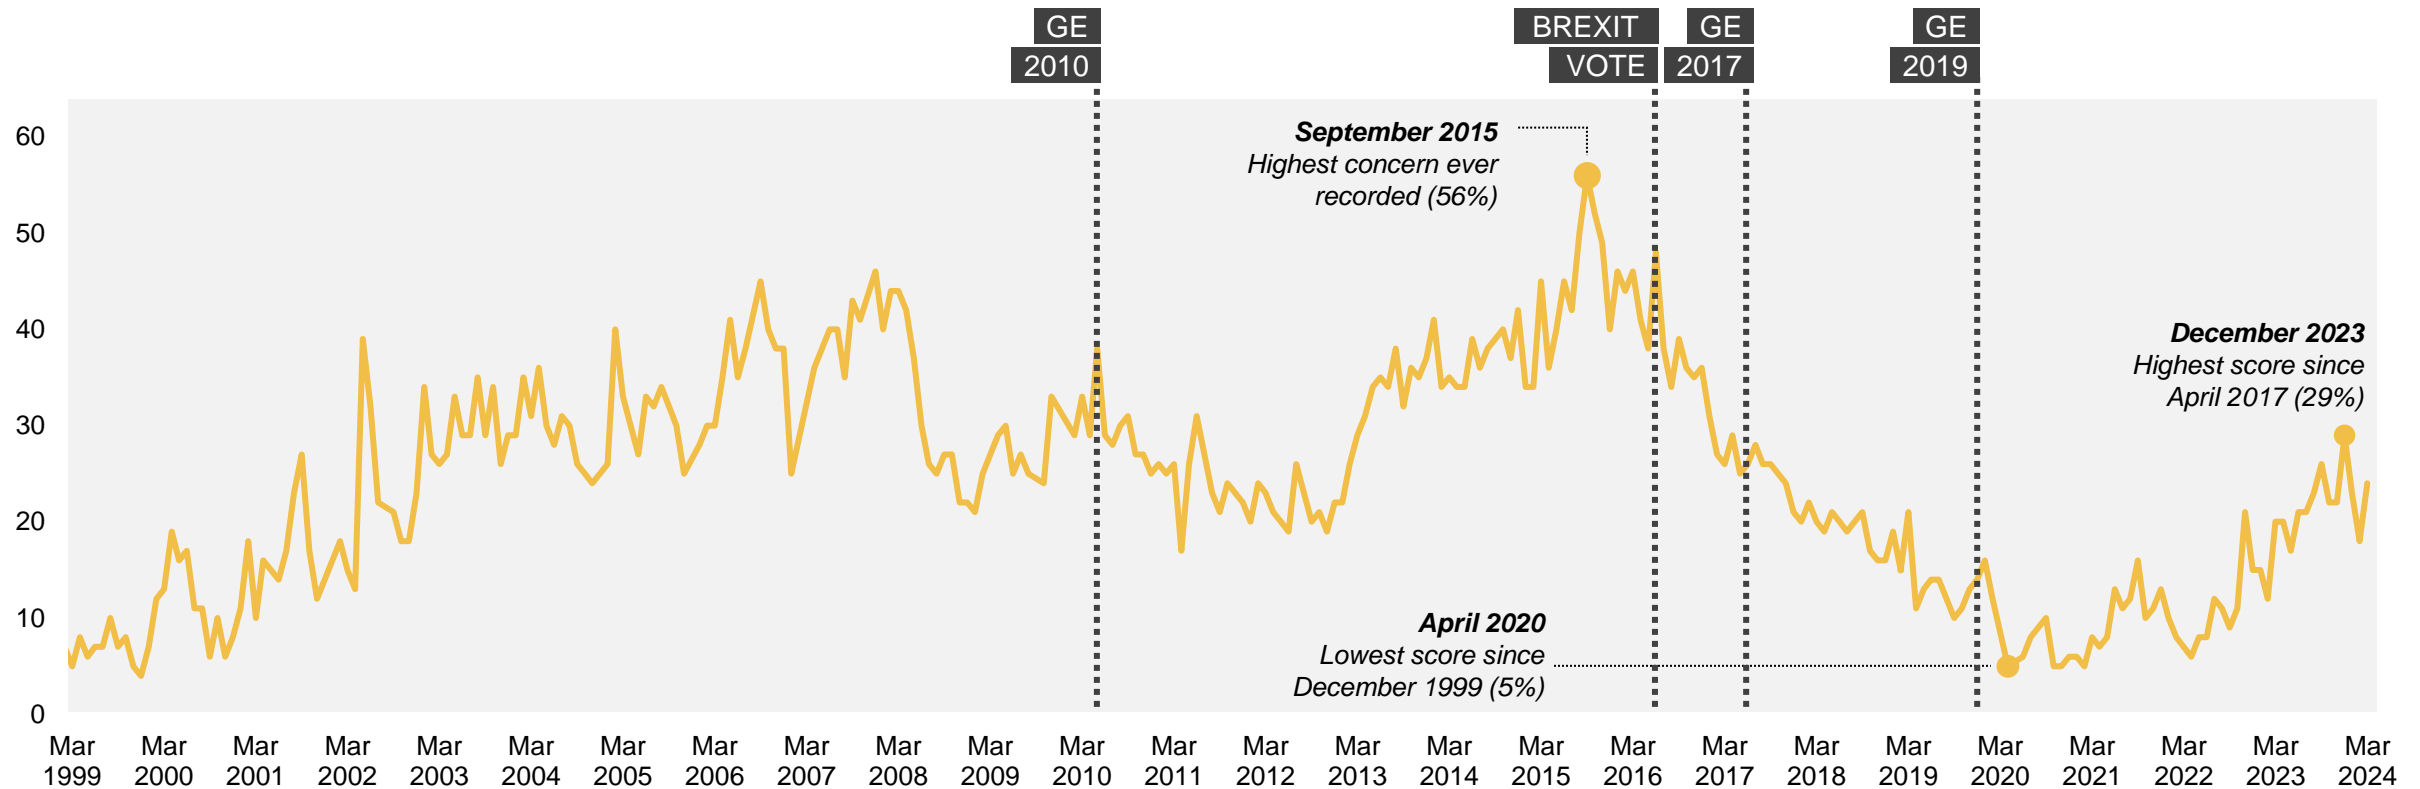

Immigration / Immigrants

What do you see as the most/other important issues facing Britain today?

Base: representative sample of c. 1,000 British adults age 18+ each month, interviewed face-to-face in home
N.B. April 2020 data onwards is collected by telephone; previous months are face-to-face

Source: Ipsos Issues Index