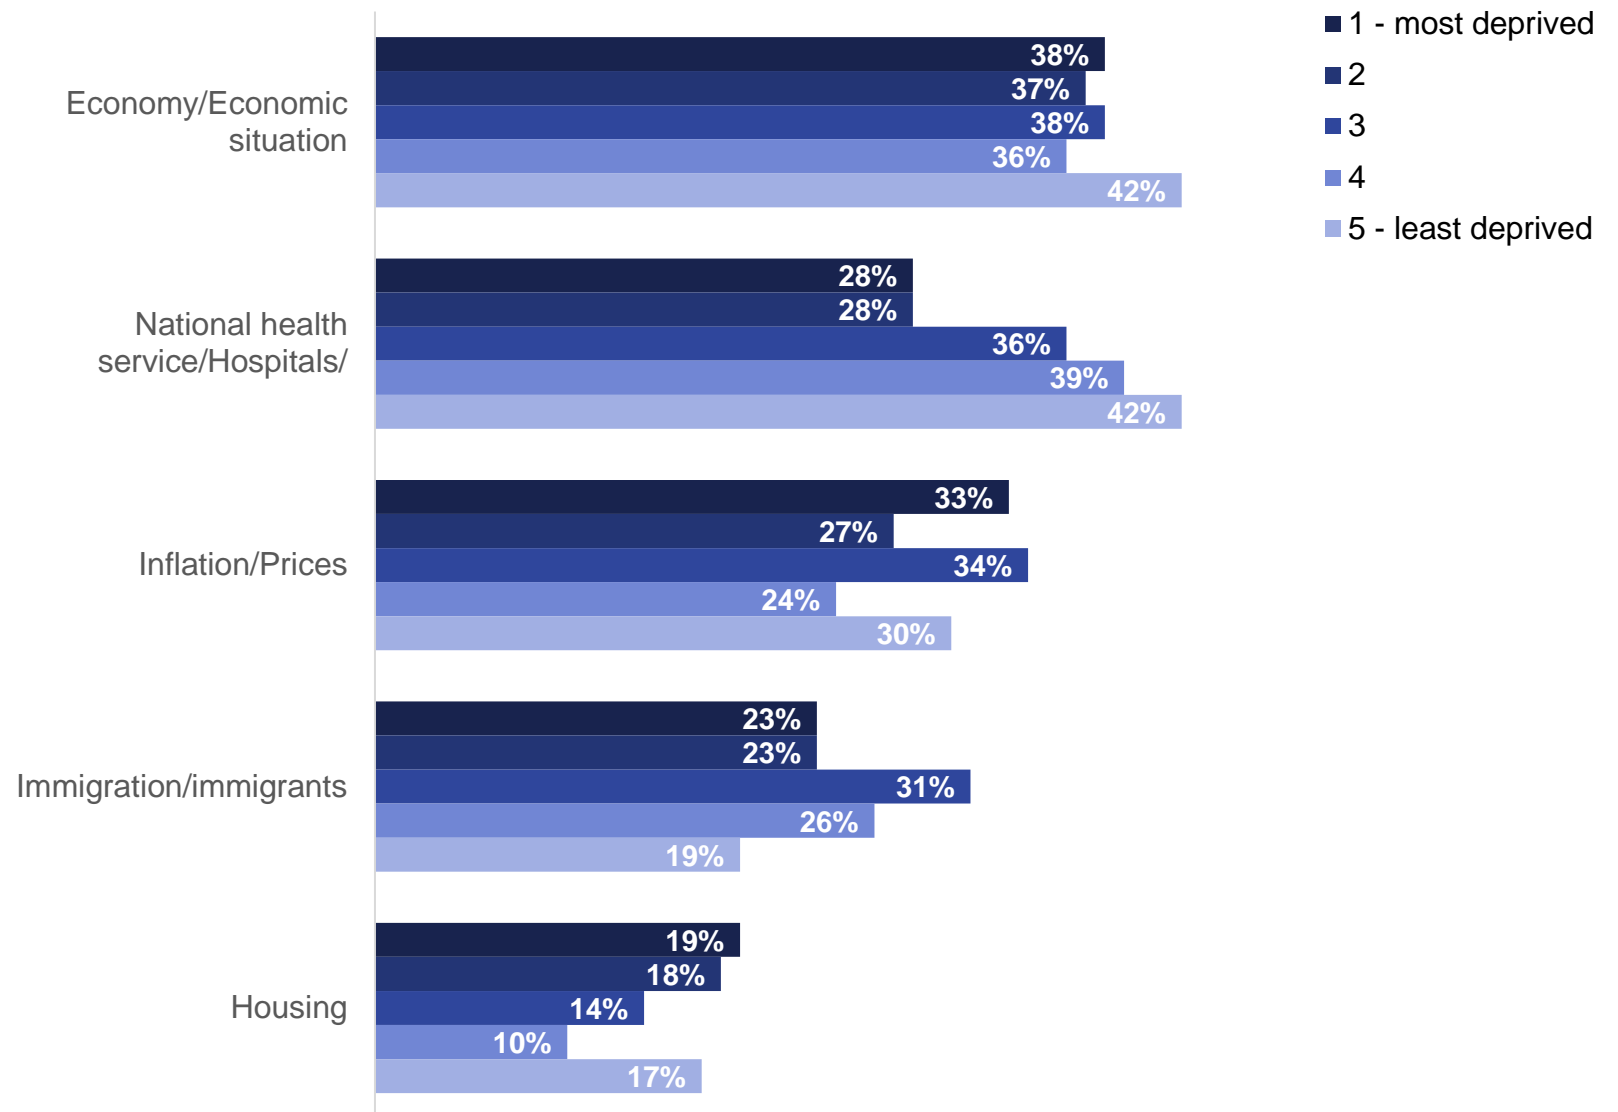

Base: 1,010 British adults 18+, 13 – 21 March 2024

Concern by region

Source: Ipsos Issues Index

Concern about immigration by subgroup

What do you see as the most/other important issues facing Britain today?

Concern by key demographic groups:

Concern by age:

Base: 1,010 British adults 18+, 13 – 21 March 2024

Concern by region

Source: Ipsos Issues Index

Top five concerns by IMD quintile

What do you see as the most/other important issues facing Britain today?