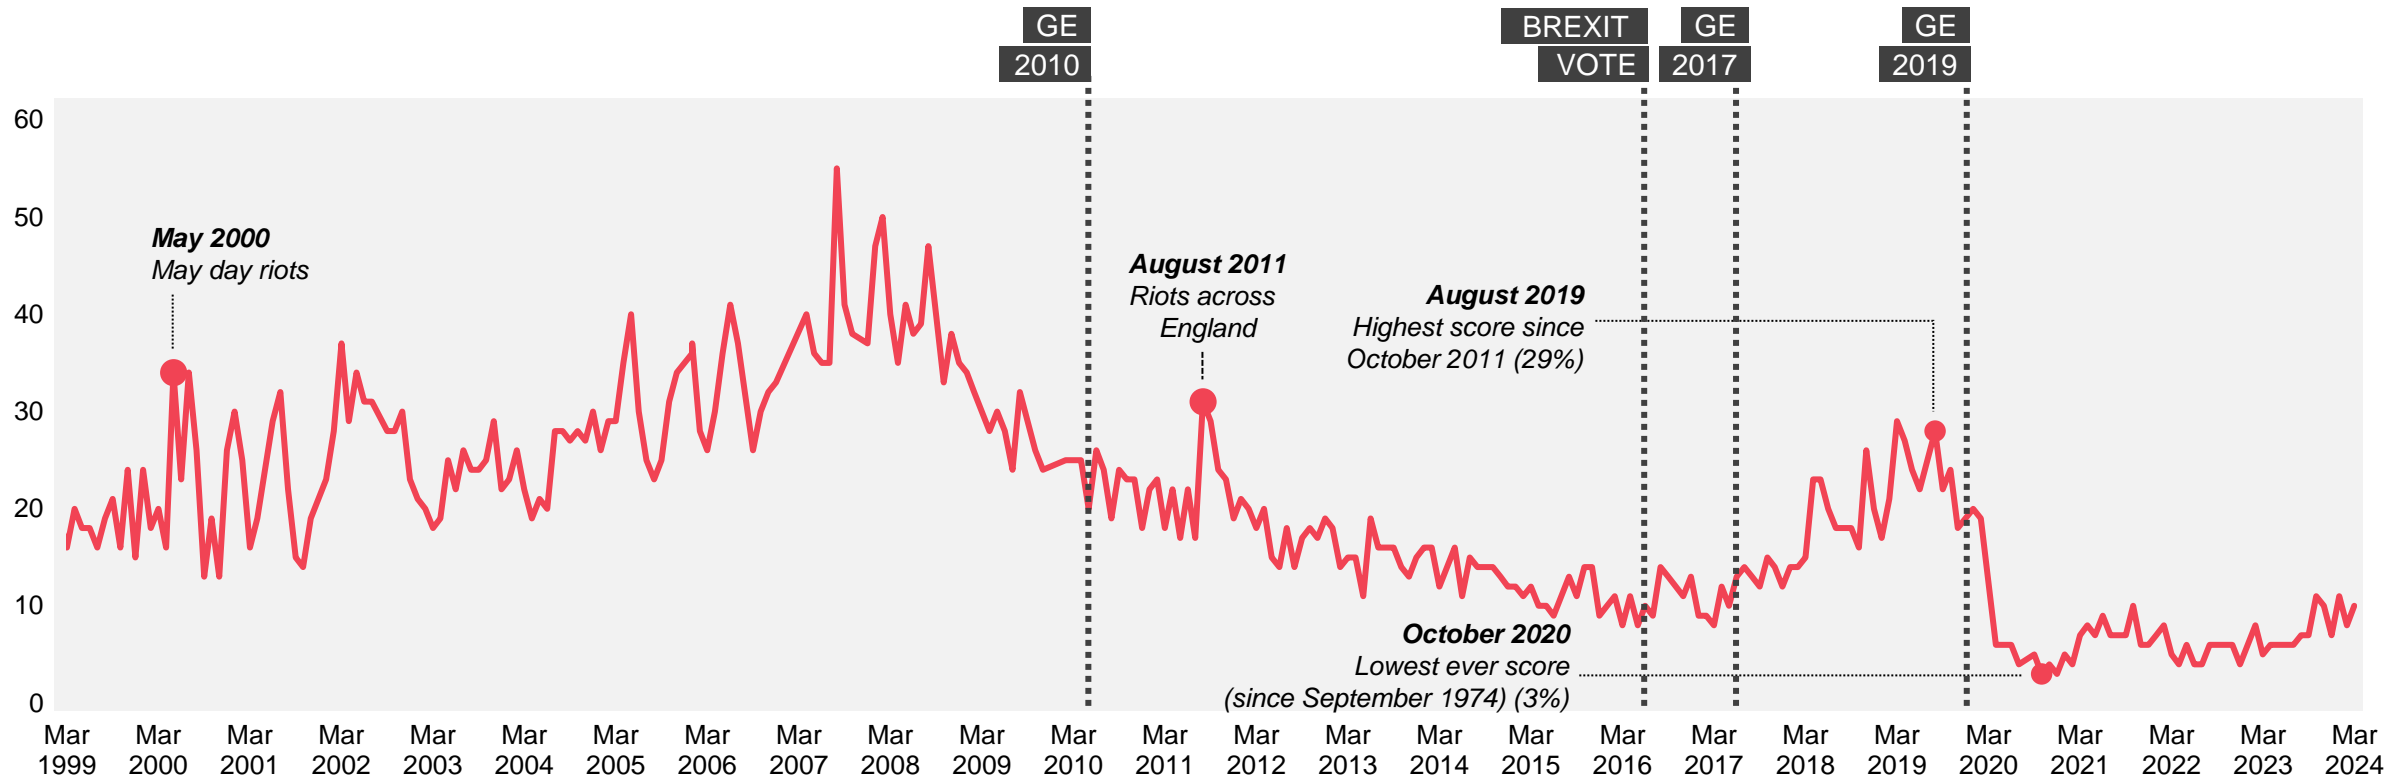

Crime / Law & Order / Violence / Vandalism / ASB

What do you see as the most/other important issues facing Britain today?

Base: representative sample of c.1,000 British adults age 18+ each month, interviewed face-to-face in home
N.B. April 2020 data onwards is collected by telephone; previous months are face-to-face

Source: Ipsos Issues Index