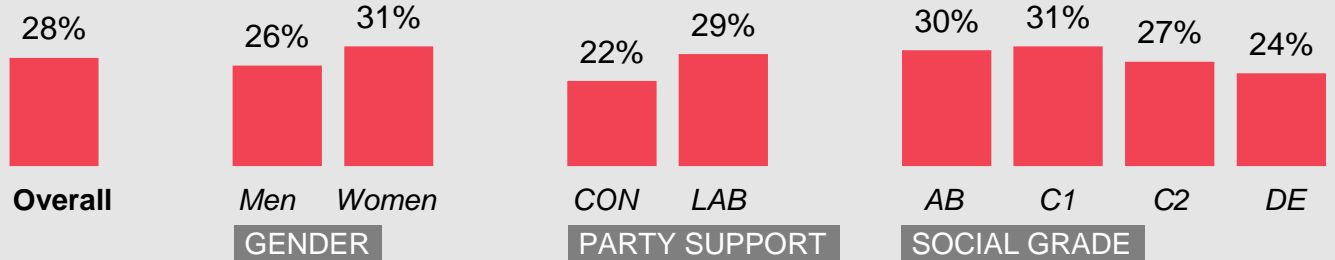

Concern about the NHS by subgroup

What do you see as the most/other important issues facing Britain today?

Concern by key demographic groups:

Concern by age:

Base: 1,010 British adults 18+, 13 – 21 March 2024

Concern by region

Source: Ipsos Issues Index

Concern about inflation/prices by subgroup

What do you see as the most/other important issues facing Britain today?

Concern by key demographic groups:

Concern by age:

Base: 1,010 British adults 18+, 13 – 21 March 2024

Concern by region

Source: Ipsos Issues Index

Concern about immigration by subgroup

What do you see as the most/other important issues facing Britain today?