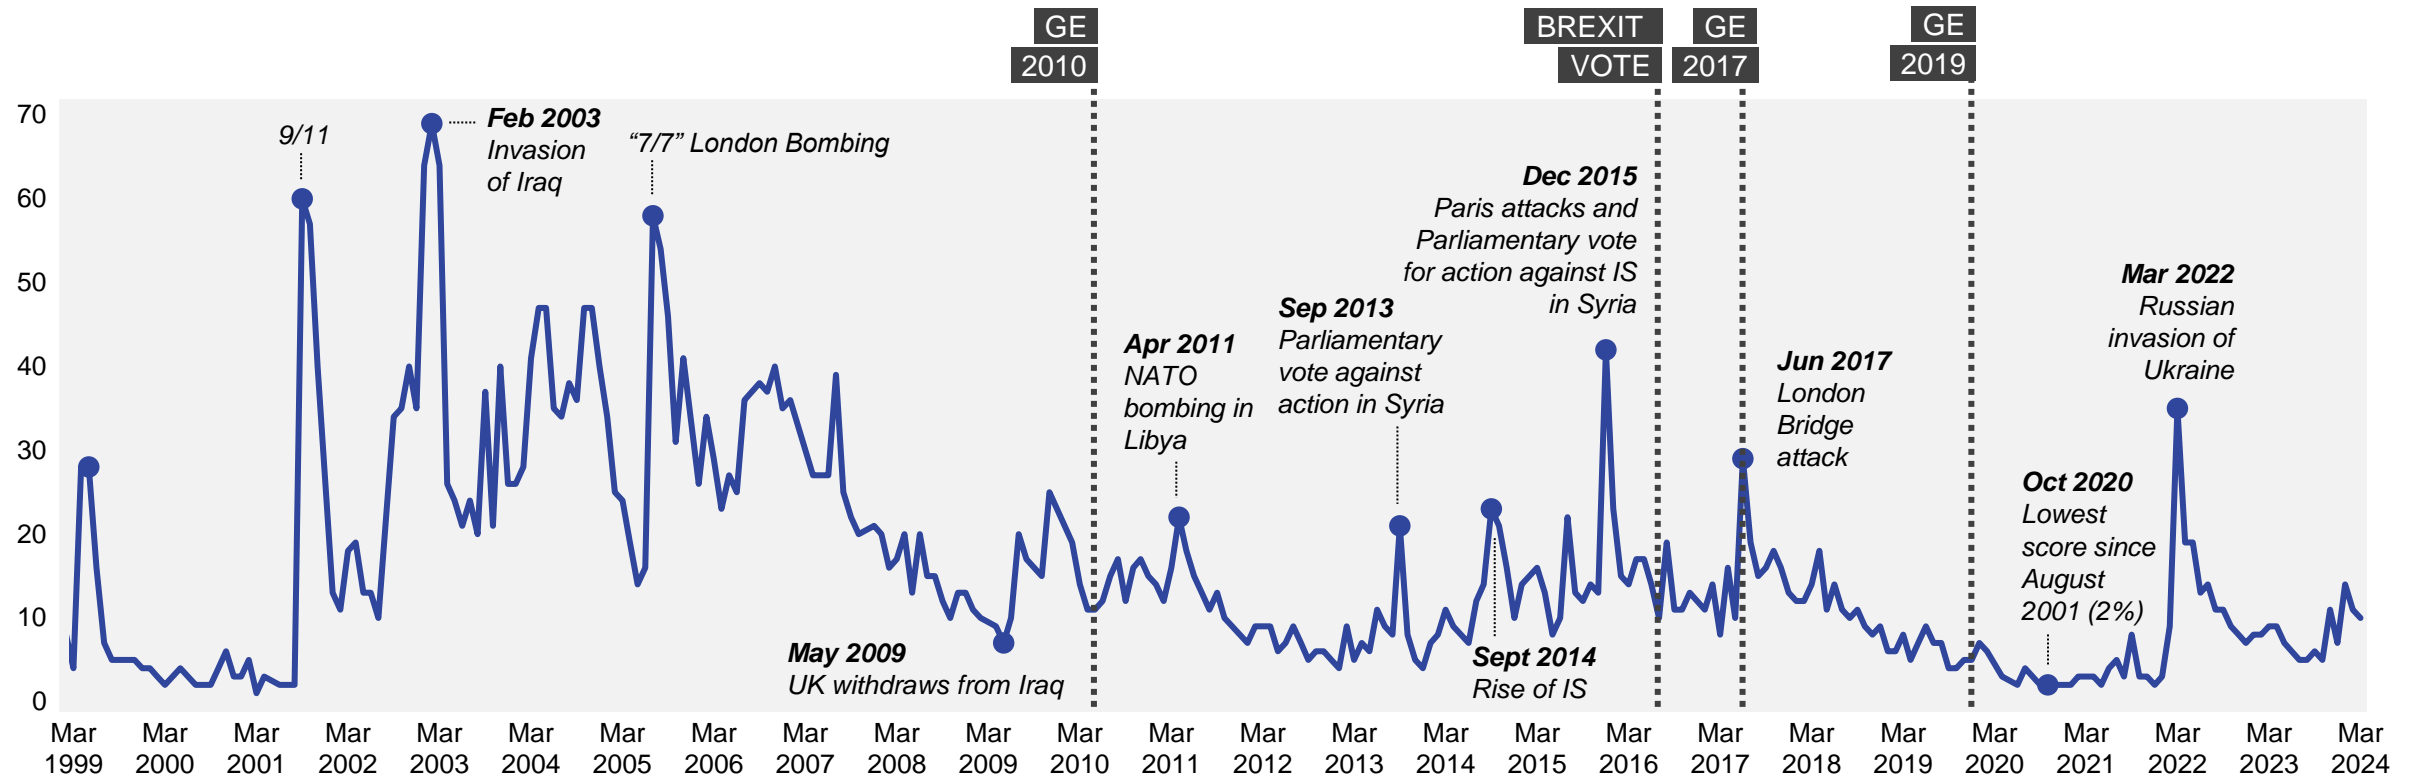

Defence / Foreign Affairs / International terrorism

What do you see as the most/other important issues facing Britain today?

Base: representative sample of c. 1,000 British adults age 18+ each month, interviewed face-to-face in home
N.B. April 2020 data onwards is collected by telephone; previous months are face-to-face

Source: Ipsos Issues Index