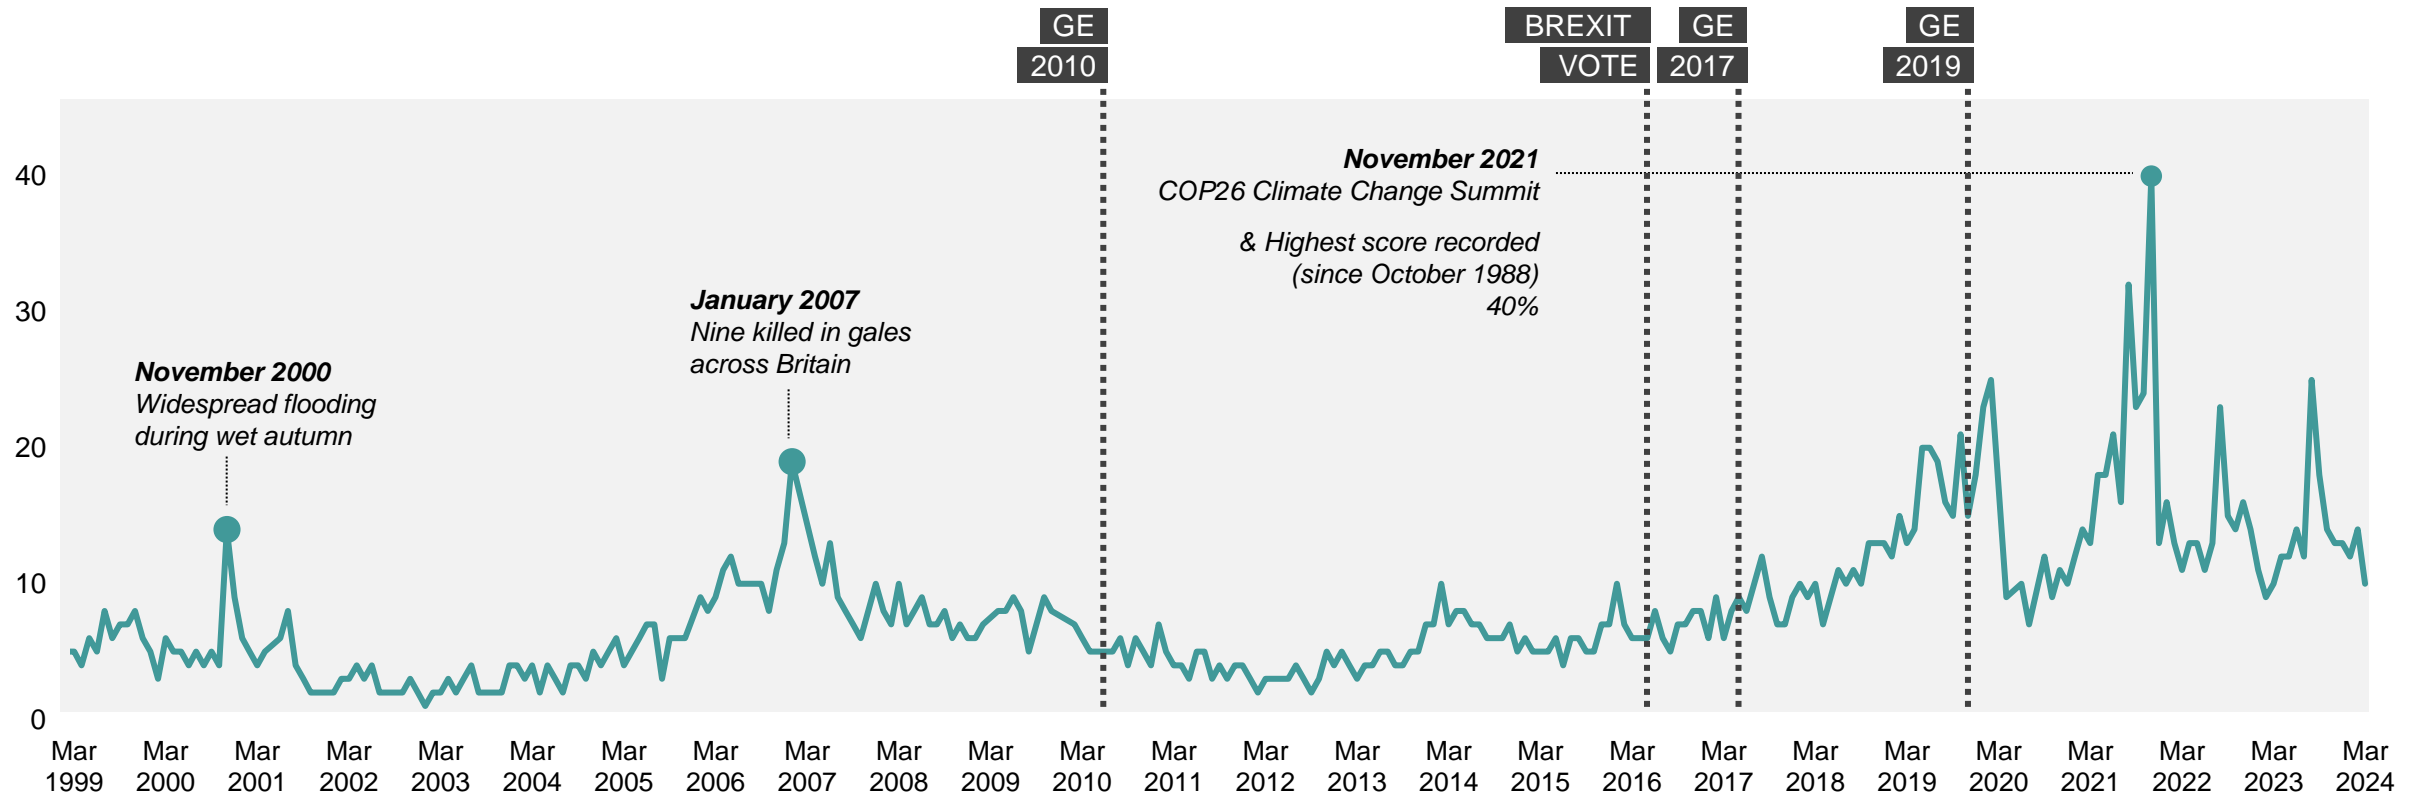

Pollution / Environment / Climate change

What do you see as the most/other important issues facing Britain today?

Base: representative sample of c. 1,000 British adults age 18+ each month, interviewed face-to-face in home
N.B. April 2020 data onwards is collected by telephone; previous months are face-to-face

Source: Ipsos Issues Index