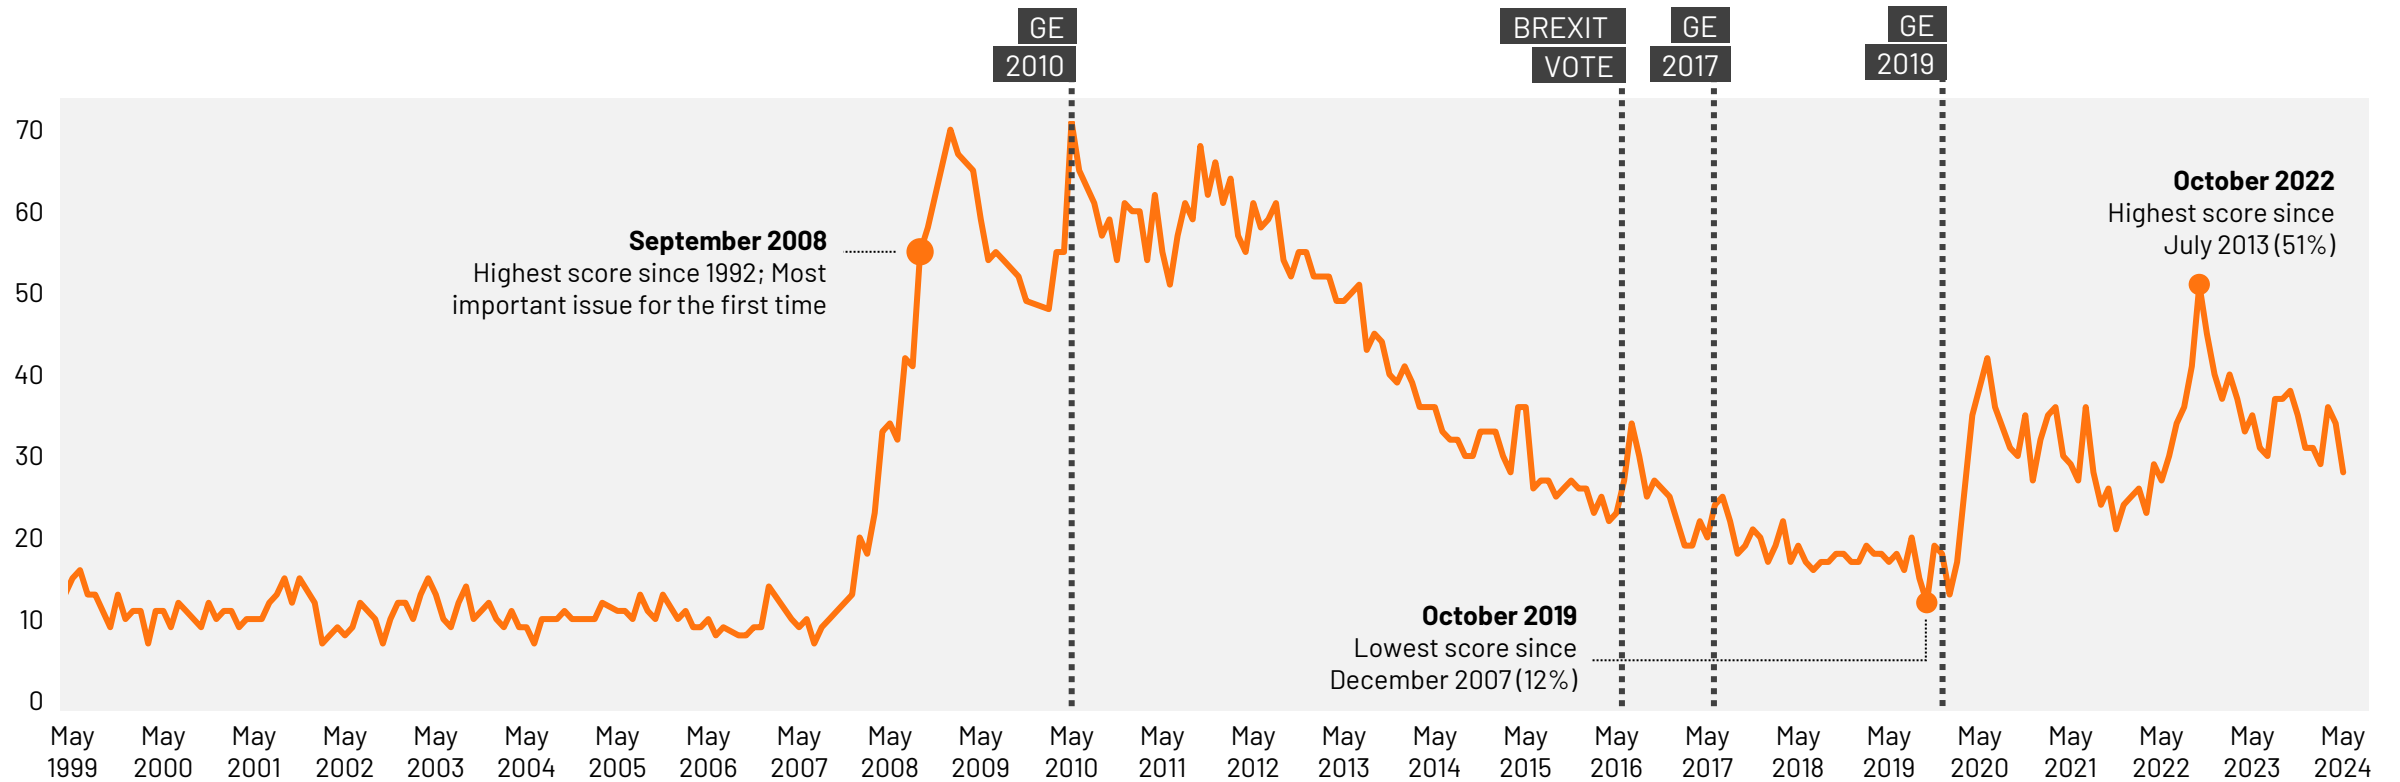

Economy / Economic situation

What do you see as the most/other important issues facing Britain today?

Base: representative sample of c.1,000 British adults age 18+ each month, interviewed face-to-face in home
N.B. April 2020 data onwards is collected by telephone; previous months are face-to-face

Source: Ipsos Issues Index