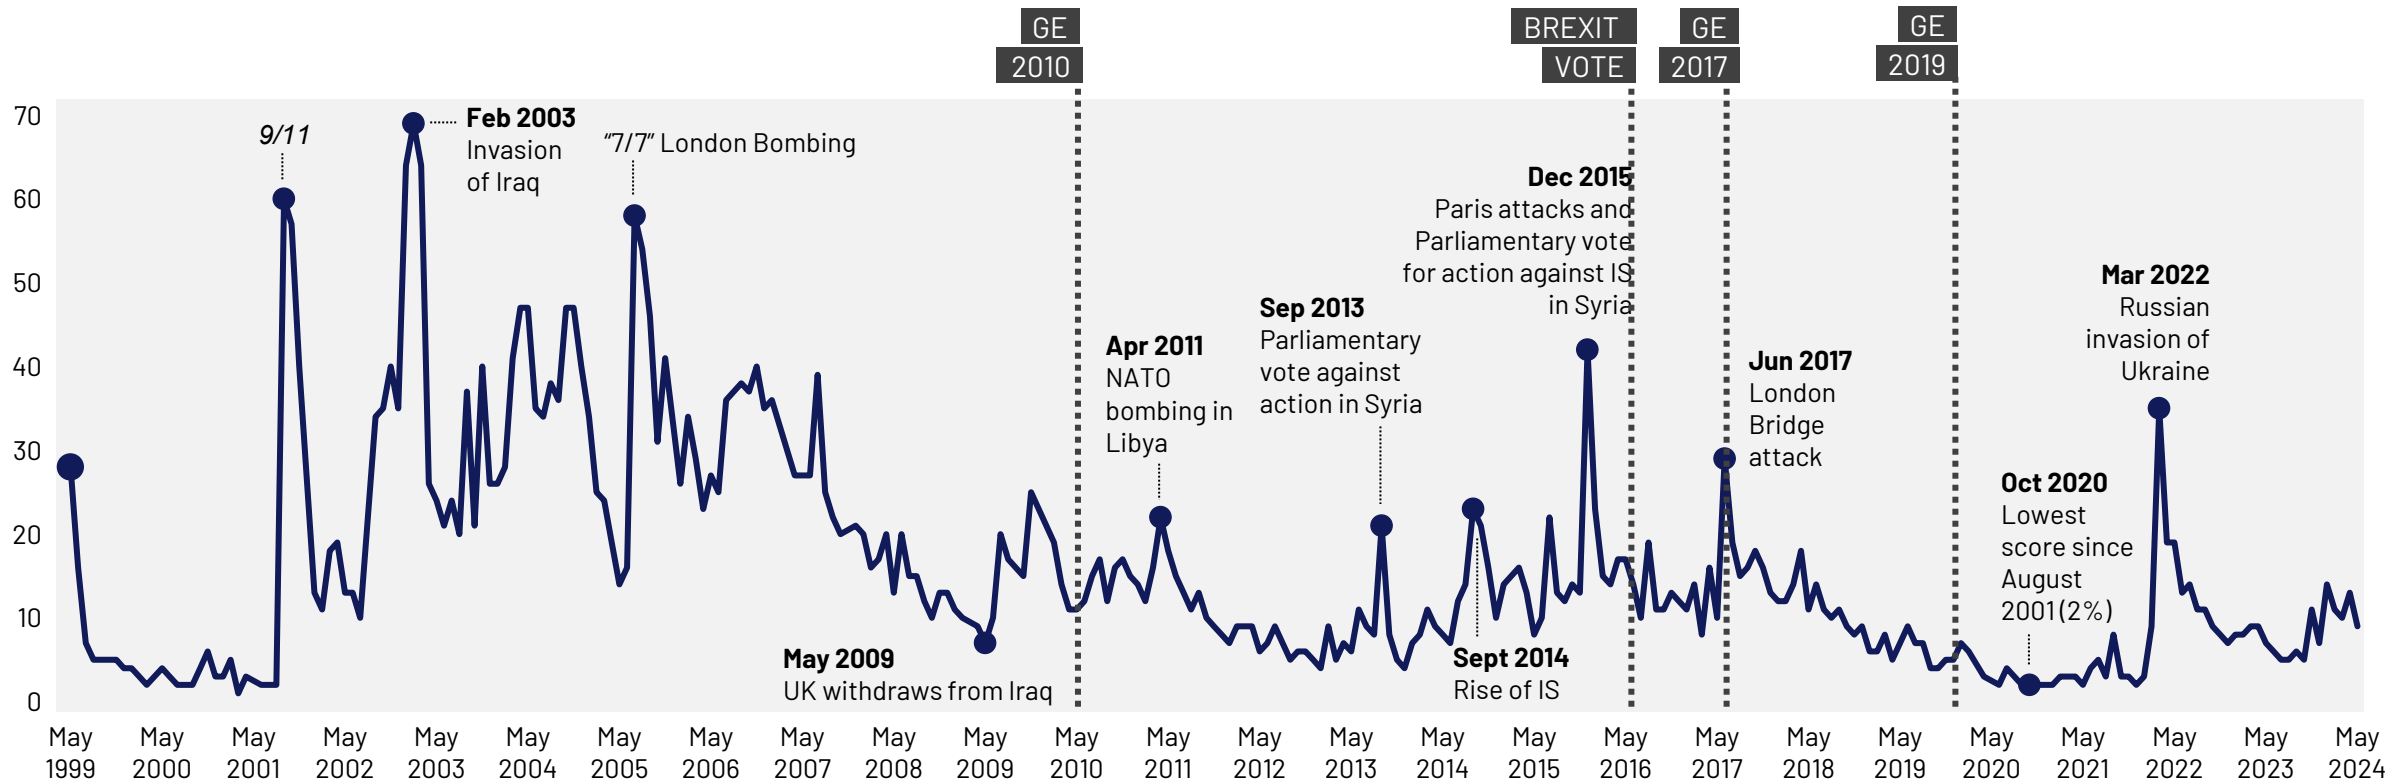

Defence/Foreign Affairs /International Terrorism

What do you see as the most/other important issues facing Britain today?

Base: representative sample of c.1,000 British adults age 18+ each month, interviewed face-to-face in home
N.B. April 2020 data onwards is collected by telephone; previous months are face-to-face

Source: Ipsos Issues Index