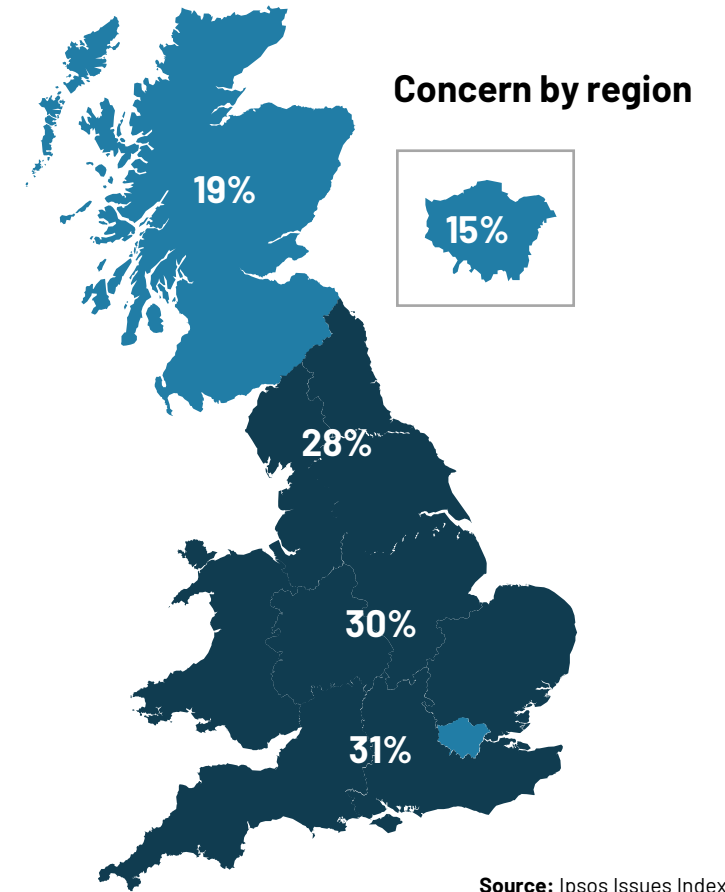

Source: Ipsos Issues Index

Concern about inflation/prices by subgroup

What do you see as the most/other important issues facing Britain today?

Concern by key demographic groups:

Concern by age:

Base: 1,015 British adults 18+, 1 – 7 May 2024

Source: Ipsos Issues Index

Concern about the economy by subgroup

What do you see as the most/other important issues facing Britain today?

Concern by key demographic groups:

Concern by age:

Base: 1,015 British adults 18+, 1-7 May 2024

Source: Ipsos Issues Index

Concern about immigration by subgroup

What do you see as the most/other important issues facing Britain today?

Base: 1,015 British adults 18+, 1 – 7 May 2024

Source: Ipsos Issues Index

Top five concerns by IMD quintile

What do you see as the most/other important issues facing Britain today?

Source: Ipsos Issues Index

"IMD" are the Indices of Multiple Deprivation, a measure of multiple deprivation of small areas