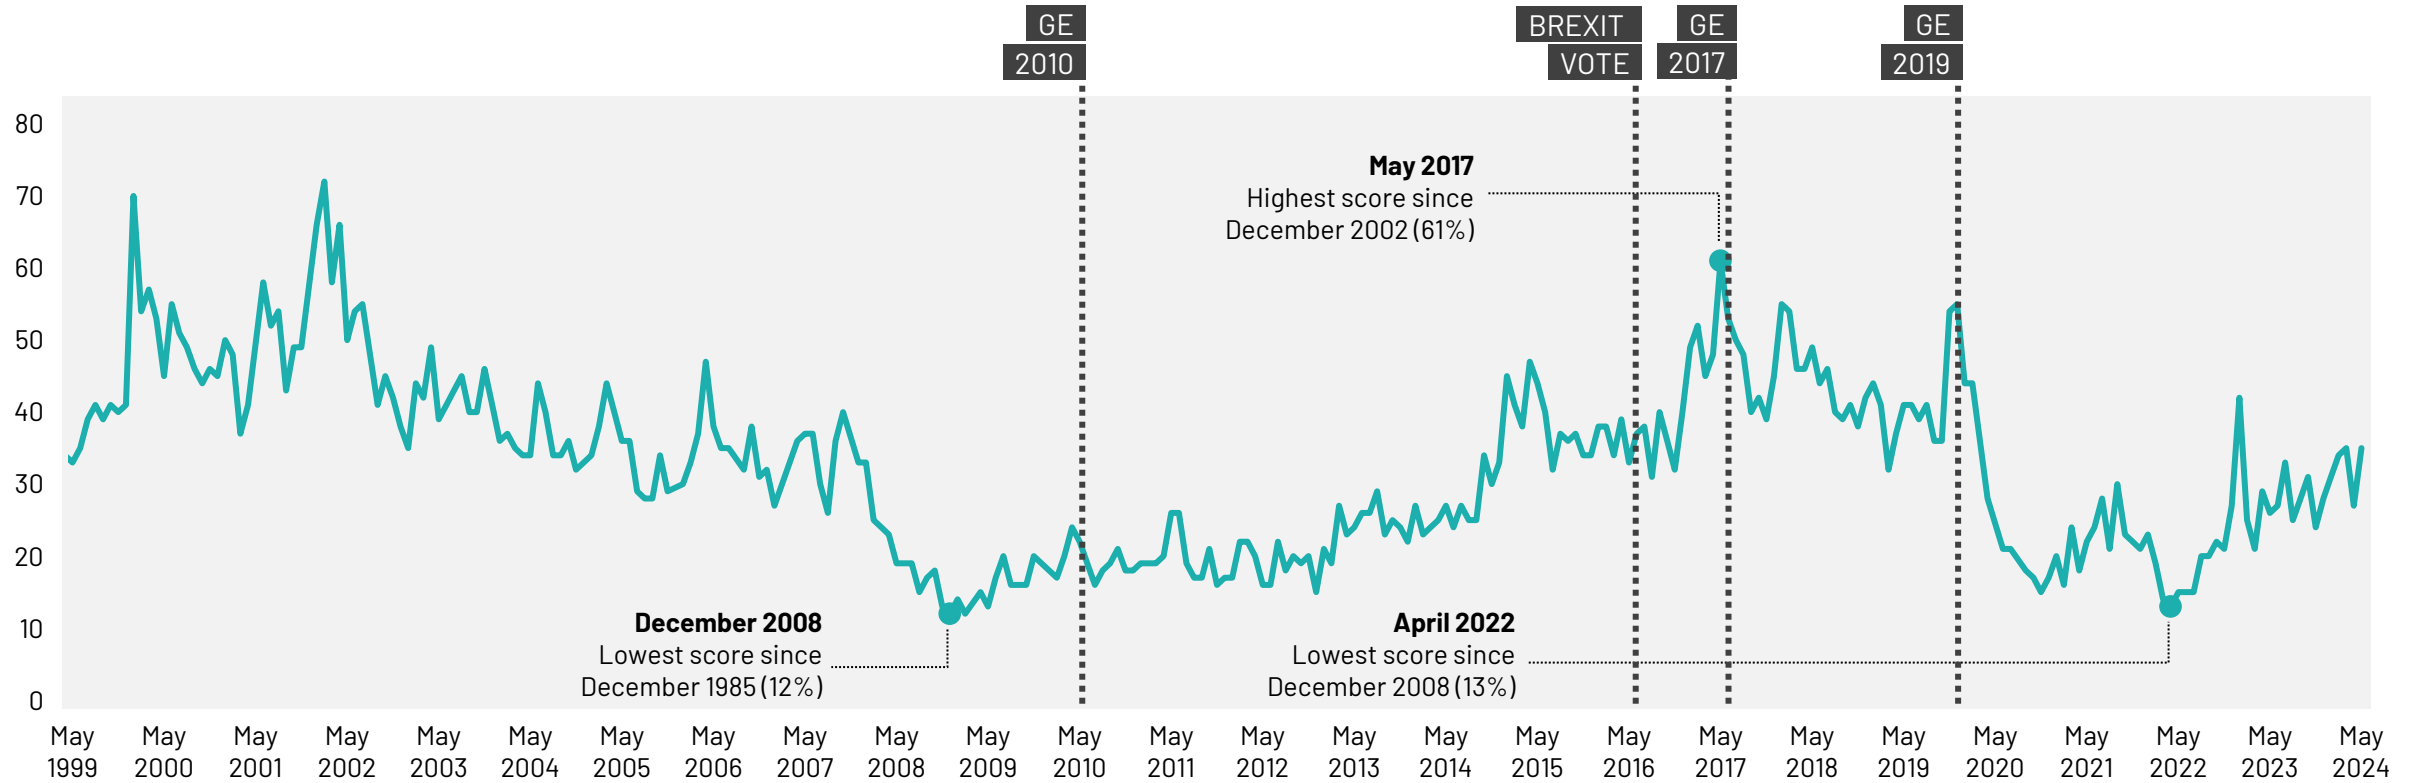

NHS/Hospitals/Healthcare

What do you see as the most/other important issues facing Britain today?

Base: representative sample of c.1,000 British adults age 18+ each month, interviewed face-to-face in home
N.B. April 2020 data onwards is collected by telephone; previous months are face-to-face

Source: Ipsos Issues Index