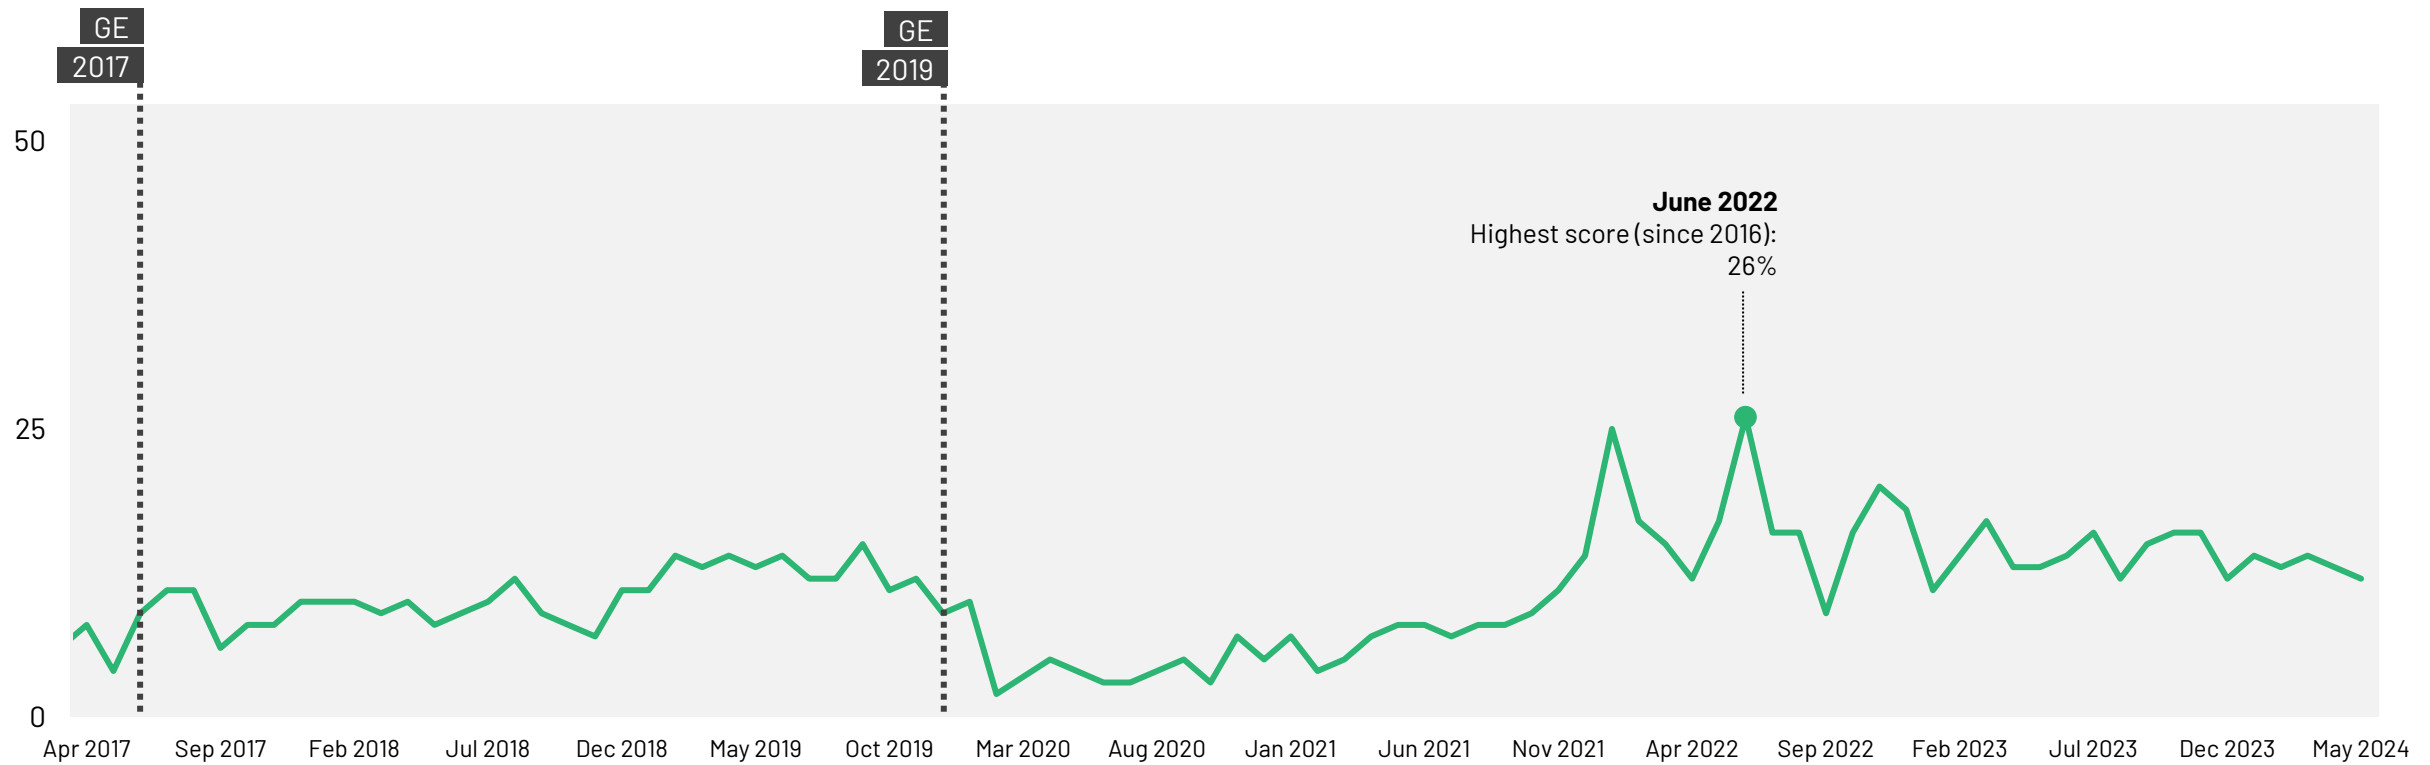

Lack of faith in politicians/politics

What do you see as the most/other important issues facing Britain today?

Base: representative sample of c.1,000 British adults age 18+ each month, interviewed face-to-face in home
N.B. April 2020 data onwards is collected by telephone; previous months are face-to-face

Source: Ipsos Issues Index