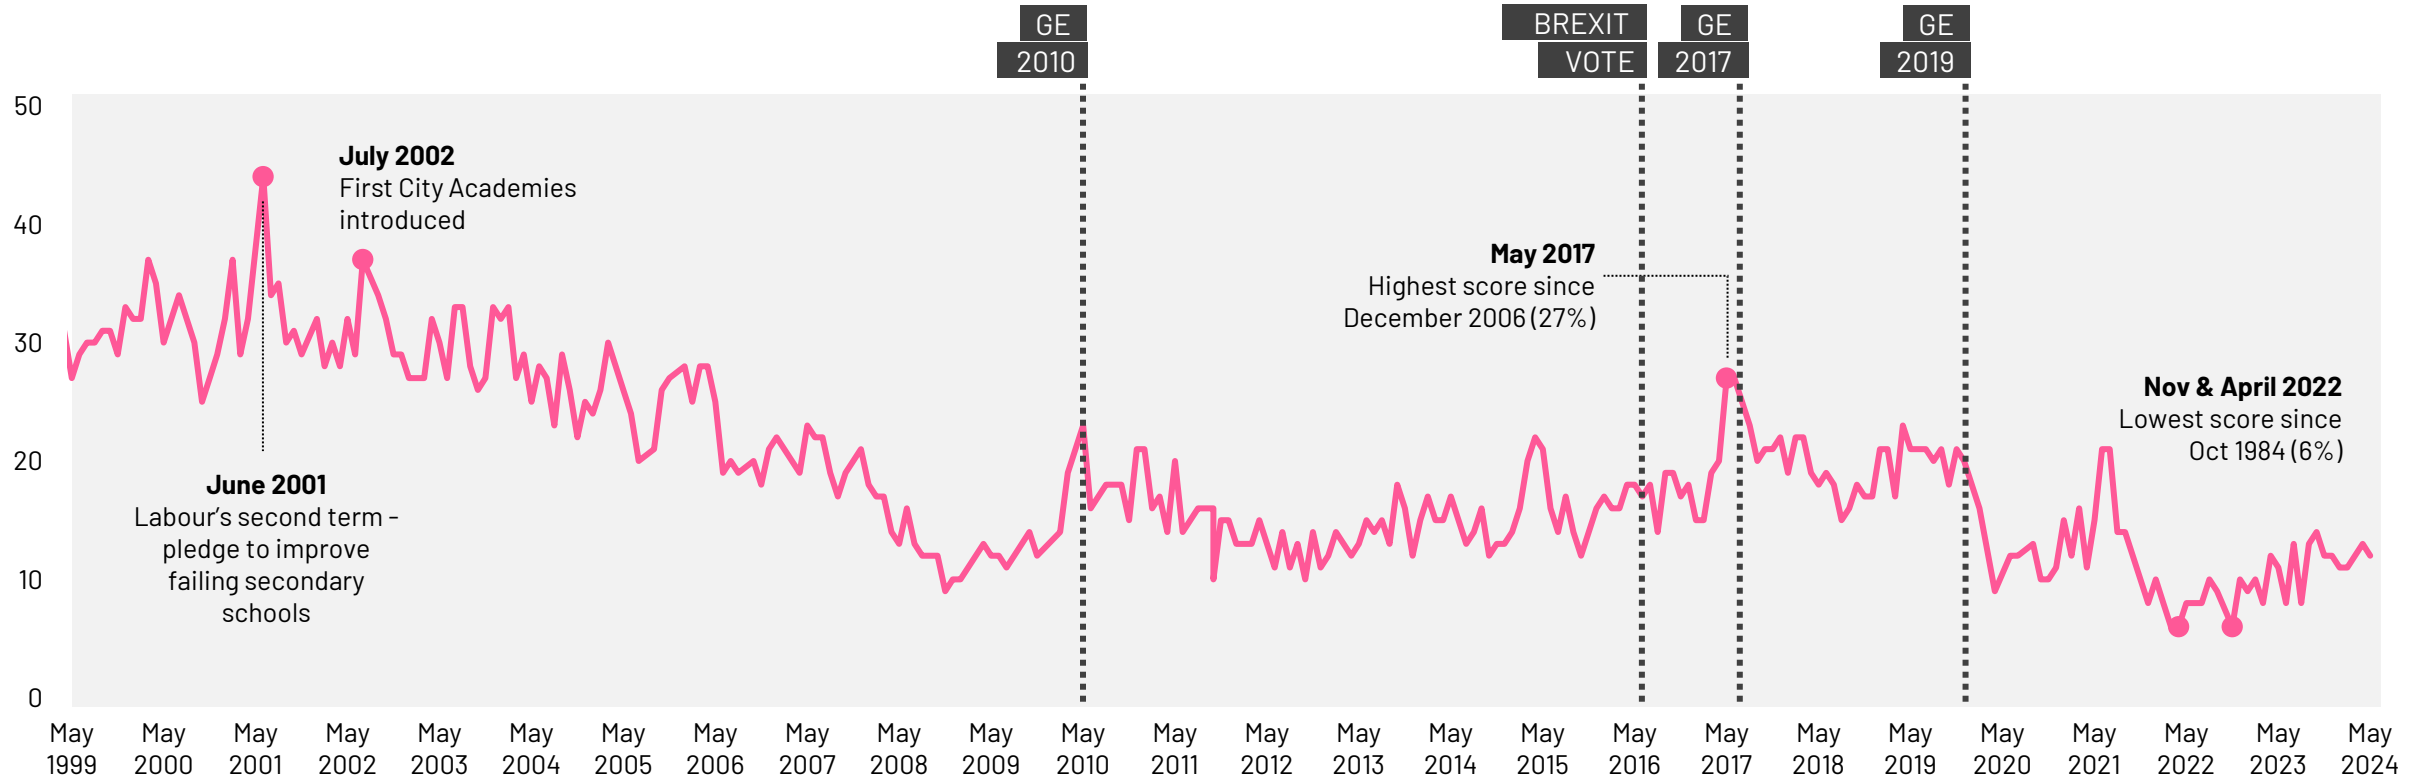

Education/Schools

What do you see as the most/other important issues facing Britain today?

Base: representative sample of c.1,000 British adults age 18+ each month, interviewed face-to-face in home
N.B. April 2020 data onwards is collected by telephone; previous months are face-to-face

Source: Ipsos Issues Index