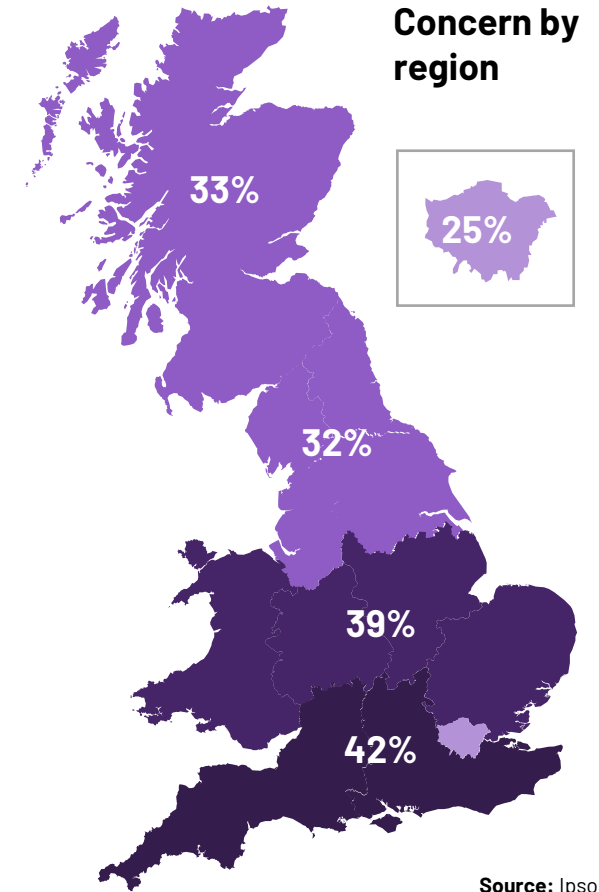

Source: Ipsos Issues Index

Ethnic background

What do you see as the most/other important issues facing Britain today?

Base: 1,015 British adults 18+, 1 – 7 May 2024

Source: Ipsos Issues Index

Age group

What do you see as the most/other important issues facing Britain today?

Base: 1,015 British adults 18+, 1 – 7 May 2024

Source: Ipsos Issues Index

Concern about the NHS by subgroup

What do you see as the most/other important issues facing Britain today?

Base: 1,015 British adults 18+, 1 – 7 May 2024

Source: Ipsos Issues Index

Concern about inflation/prices by subgroup

What do you see as the most/other important issues facing Britain today?

Concern by key demographic groups:

Concern by age:

Base: 1,015 British adults 18+, 1 – 7 May 2024

Source: Ipsos Issues Index

Concern about the economy by subgroup

What do you see as the most/other important issues facing Britain today?

Concern by key demographic groups:

Concern by age:

Base: 1,015 British adults 18+, 1-7 May 2024