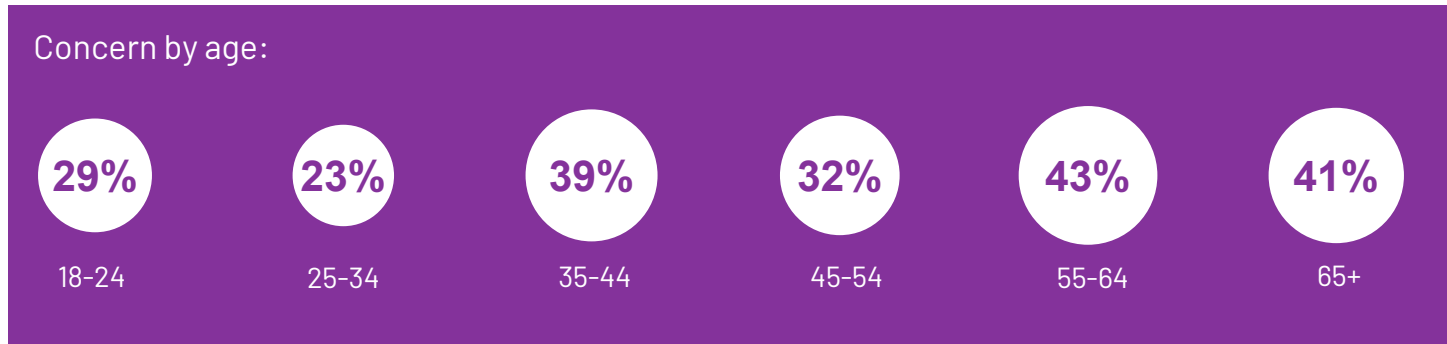

Base: 1,015 British adults 18+, 1 – 7 May 2024

Source: Ipsos Issues Index

Social grade

What do you see as the most/other important issues facing Britain today?

Base: 1,015 British adults 18+, 1 – 7 May 2024

Source: Ipsos Issues Index

Ethnic background

What do you see as the most/other important issues facing Britain today?

Base: 1,015 British adults 18+, 1 – 7 May 2024

Source: Ipsos Issues Index

Age group

What do you see as the most/other important issues facing Britain today?

Base: 1,015 British adults 18+, 1 – 7 May 2024

Source: Ipsos Issues Index

Concern about the NHS by subgroup

What do you see as the most/other important issues facing Britain today?

Base: 1,015 British adults 18+, 1 – 7 May 2024