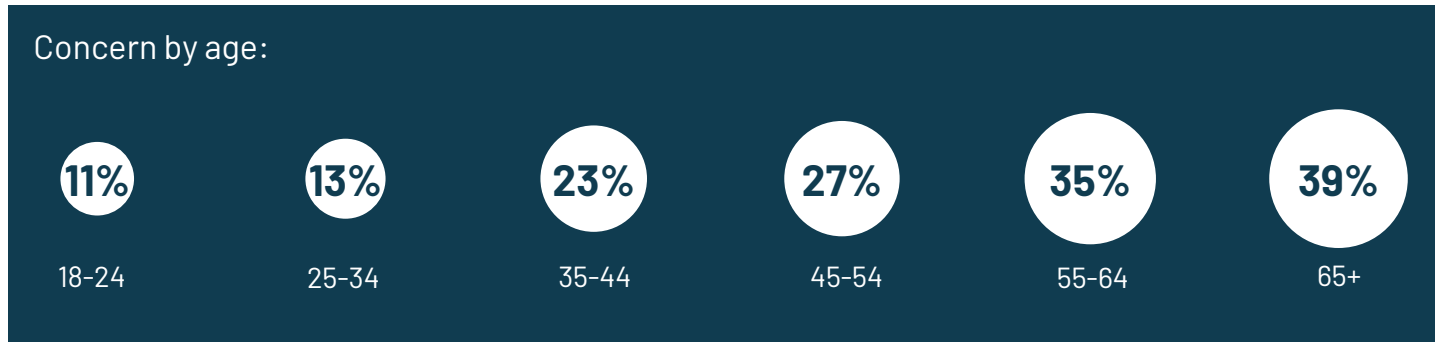

Source: Ipsos Issues Index

Concern about inflation/prices by subgroup

What do you see as the most/other important issues facing Britain today?

Concern by key demographic groups:

Concern by age:

Base: 1,015 British adults 18+, 1 – 7 May 2024

Source: Ipsos Issues Index

Concern about the economy by subgroup

What do you see as the most/other important issues facing Britain today?

Concern by key demographic groups:

Concern by age:

Base: 1,015 British adults 18+, 1-7 May 2024

Source: Ipsos Issues Index

Concern about immigration by subgroup

What do you see as the most/other important issues facing Britain today?

Base: 1,015 British adults 18+, 1 – 7 May 2024

Source: Ipsos Issues Index