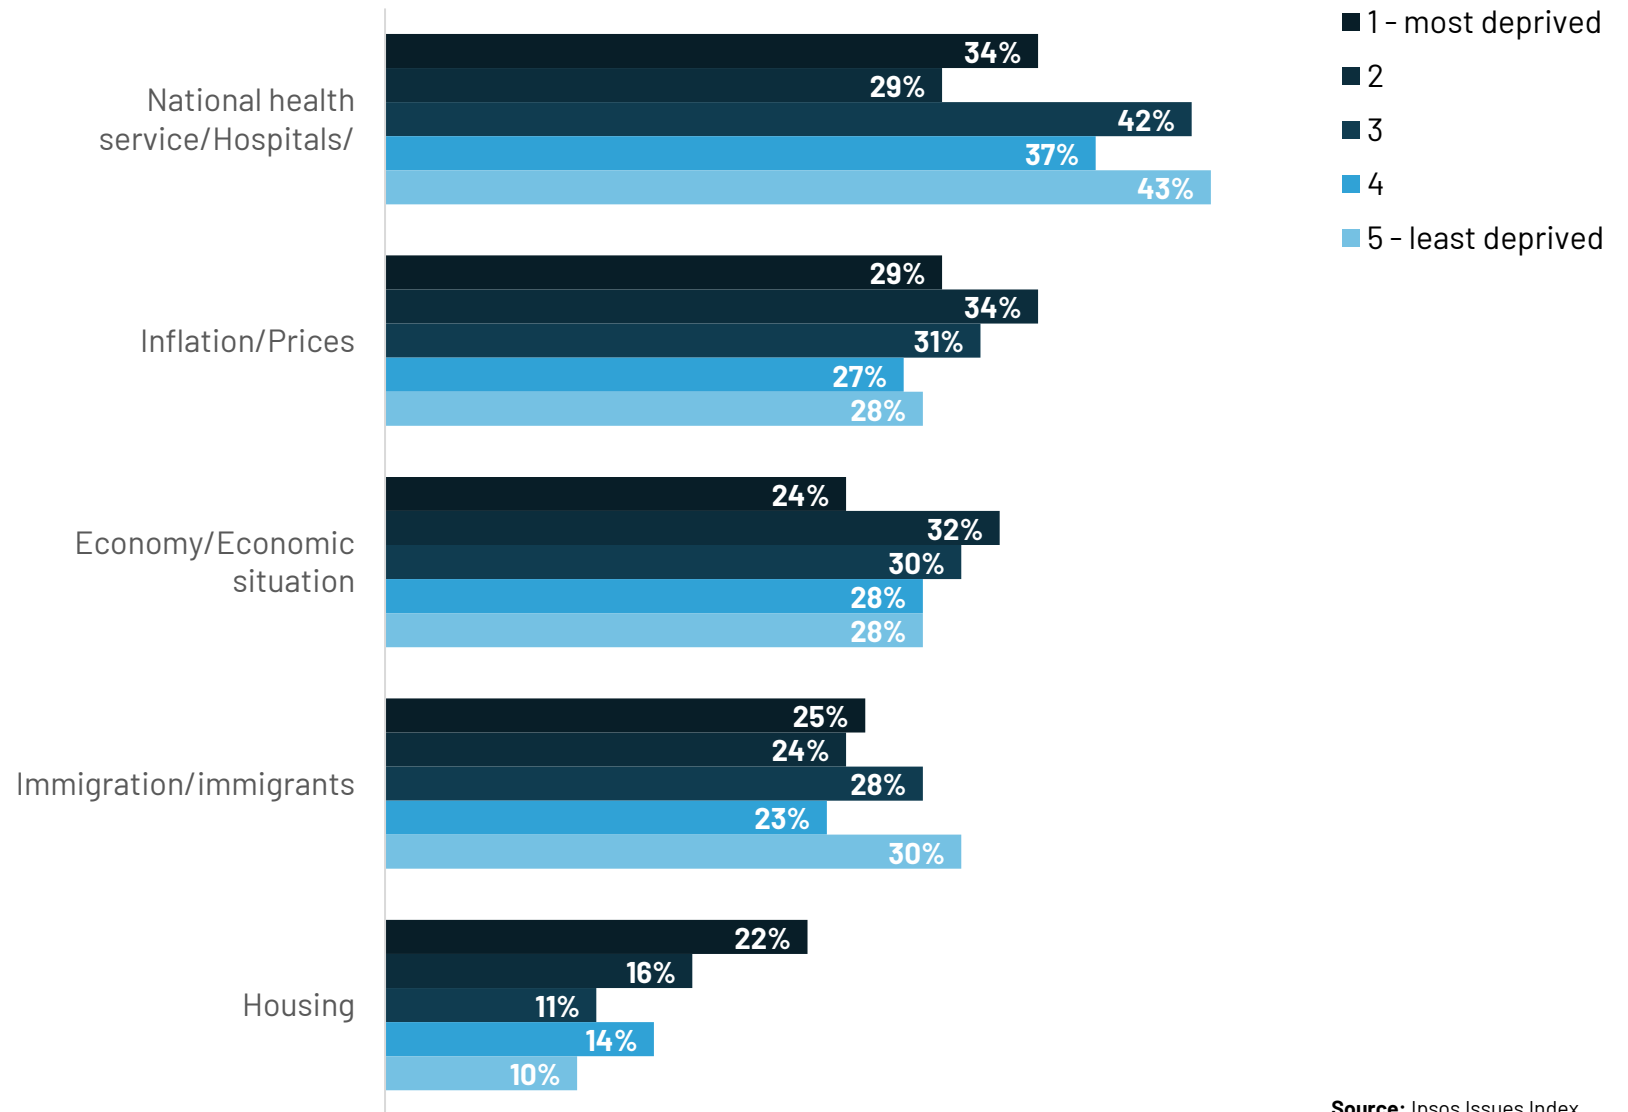

Source: Ipsos Issues Index

Concern about the economy by subgroup

What do you see as the most/other important issues facing Britain today?

Concern by key demographic groups:

Concern by age:

Base: 1,015 British adults 18+, 1-7 May 2024

Source: Ipsos Issues Index

Concern about immigration by subgroup

What do you see as the most/other important issues facing Britain today?

Base: 1,015 British adults 18+, 1 – 7 May 2024

Source: Ipsos Issues Index

Top five concerns by IMD quintile

What do you see as the most/other important issues facing Britain today?

Source: Ipsos Issues Index

"IMD" are the Indices of Multiple Deprivation, a measure of multiple deprivation of small areas