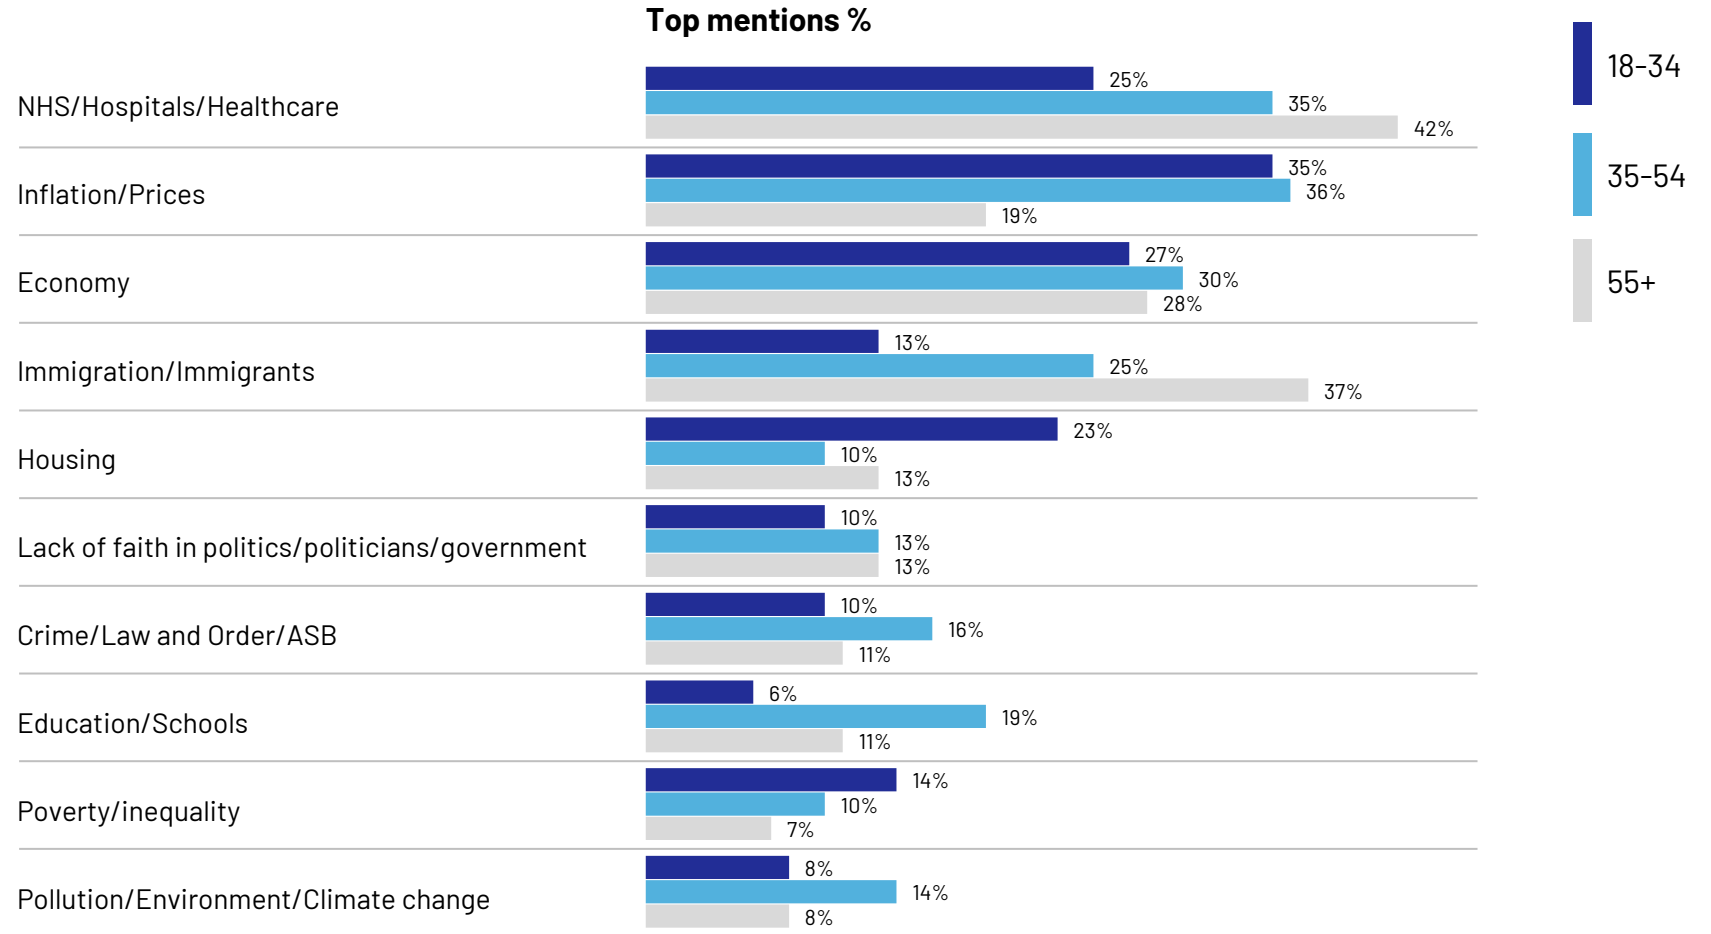

Base: 1,015 British adults 18+, 1 – 7 May 2024

Source: Ipsos Issues Index

Social grade

What do you see as the most/other important issues facing Britain today?

Base: 1,015 British adults 18+, 1 – 7 May 2024

Source: Ipsos Issues Index

Ethnic background

What do you see as the most/other important issues facing Britain today?

Base: 1,015 British adults 18+, 1 – 7 May 2024

Source: Ipsos Issues Index

Age group

What do you see as the most/other important issues facing Britain today?

Base: 1,015 British adults 18+, 1 – 7 May 2024

Source: Ipsos Issues Index

Concern about the NHS by subgroup

What do you see as the most/other important issues facing Britain today?

Base: 1,015 British adults 18+, 1 – 7 May 2024