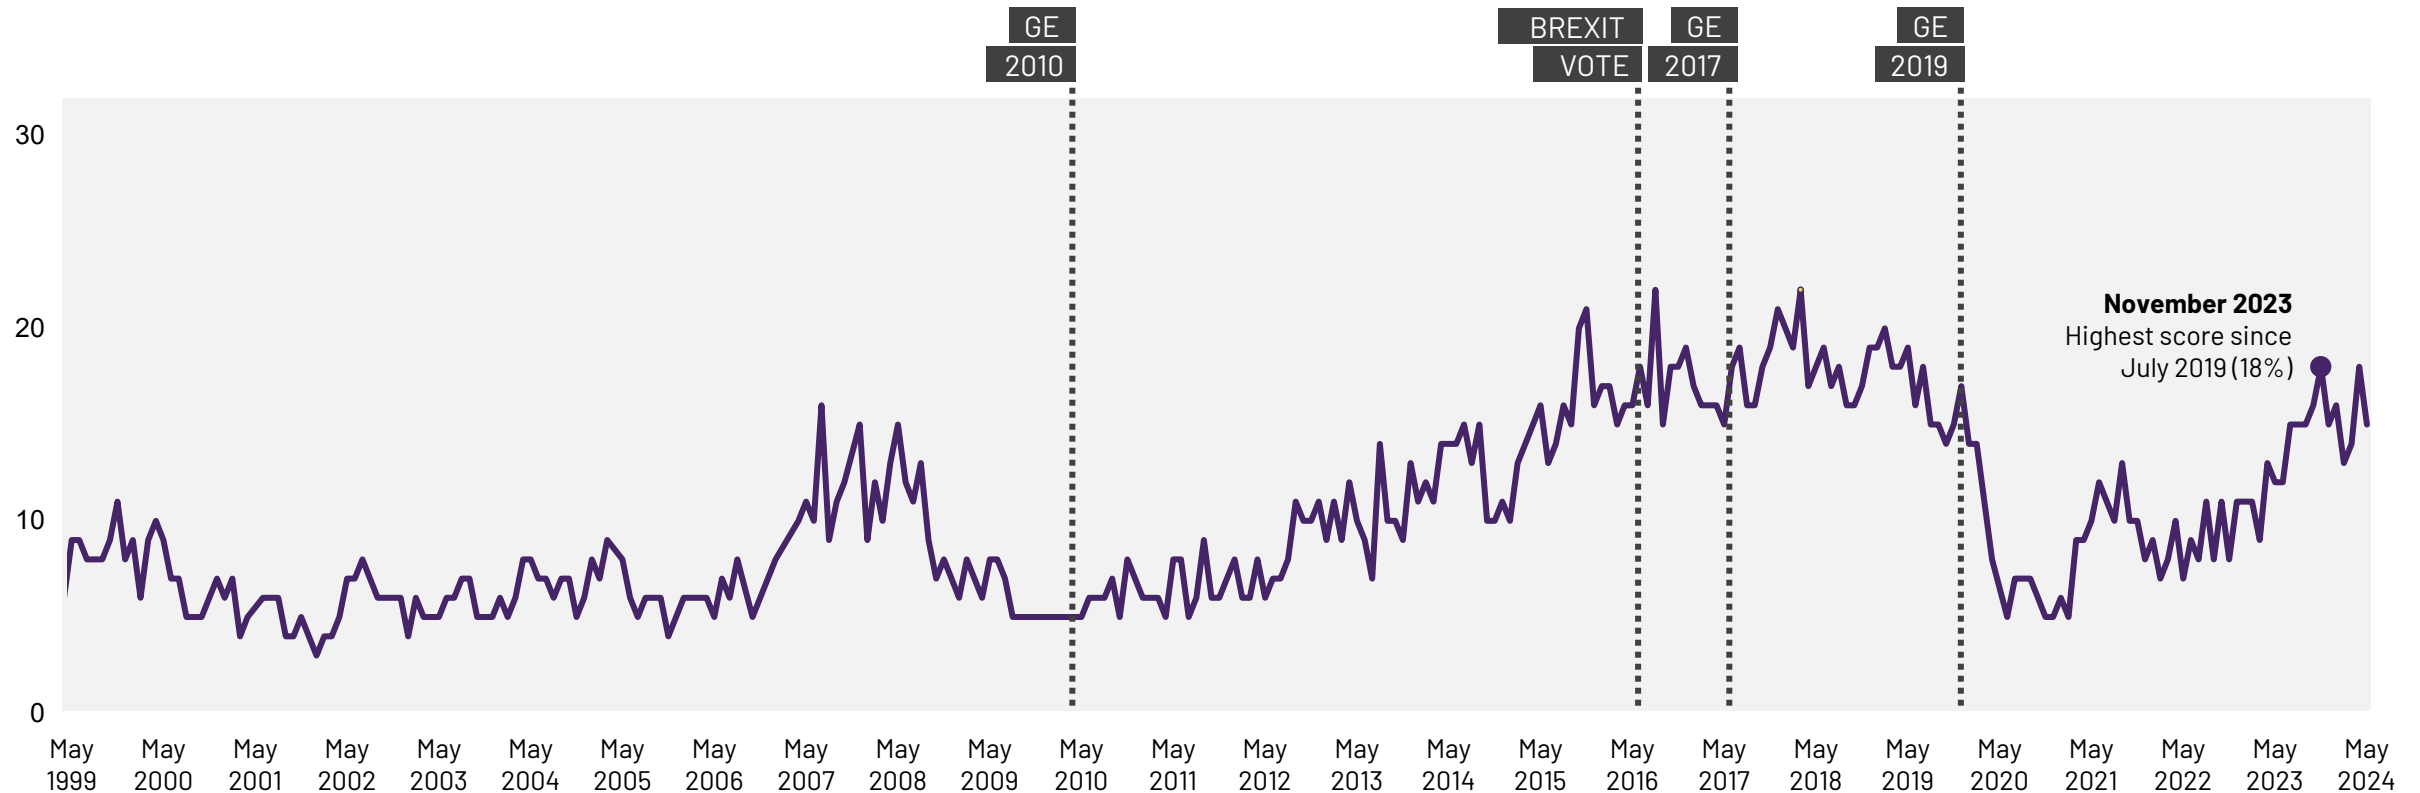

Source: Ipsos Issues Index

Housing

What do you see as the most/other important issues facing Britain today?

Base: representative sample of c.1,000 British adults age 18+ each month, interviewed face-to-face in home
N.B. April 2020 data onwards is collected by telephone; previous months are face-to-face