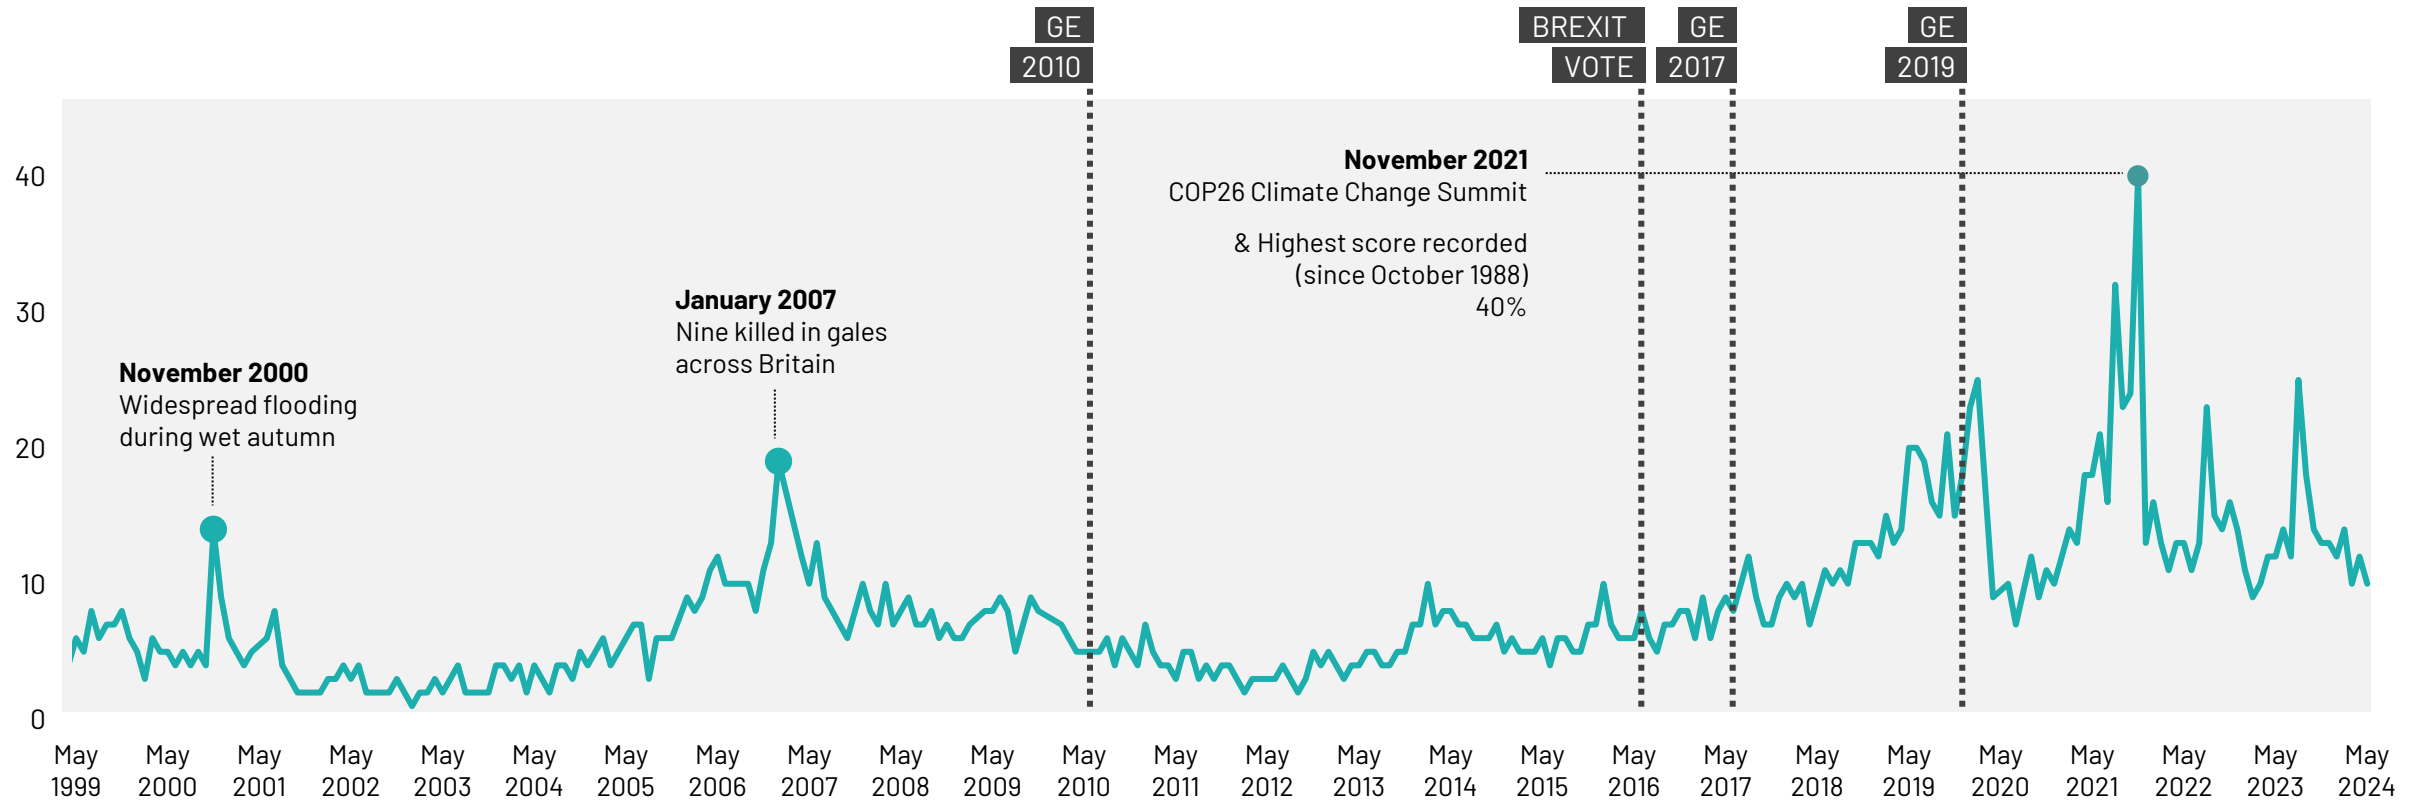

Pollution/Environment/Climate change

What do you see as the most/other important issues facing Britain today?

Base: representative sample of c.1,000 British adults age 18+ each month, interviewed face-to-face in home
N.B. April 2020 data onwards is collected by telephone; previous months are face-to-face

Source: Ipsos Issues Index