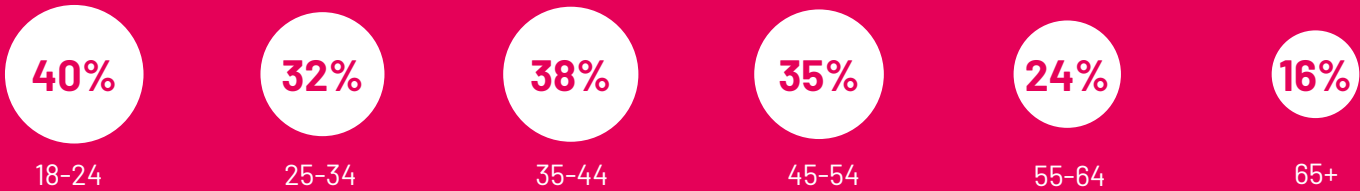

Base: 1,015 British adults 18+, 1 – 7 May 2024

Source: Ipsos Issues Index

Concern about the NHS by subgroup

What do you see as the most/other important issues facing Britain today?

Base: 1,015 British adults 18+, 1 – 7 May 2024

Source: Ipsos Issues Index

Concern about inflation/prices by subgroup

What do you see as the most/other important issues facing Britain today?

Concern by key demographic groups:

Concern by age:

Base: 1,015 British adults 18+, 1 – 7 May 2024

Source: Ipsos Issues Index

Concern about the economy by subgroup

What do you see as the most/other important issues facing Britain today?

Concern by key demographic groups:

Concern by age:

Base: 1,015 British adults 18+, 1-7 May 2024