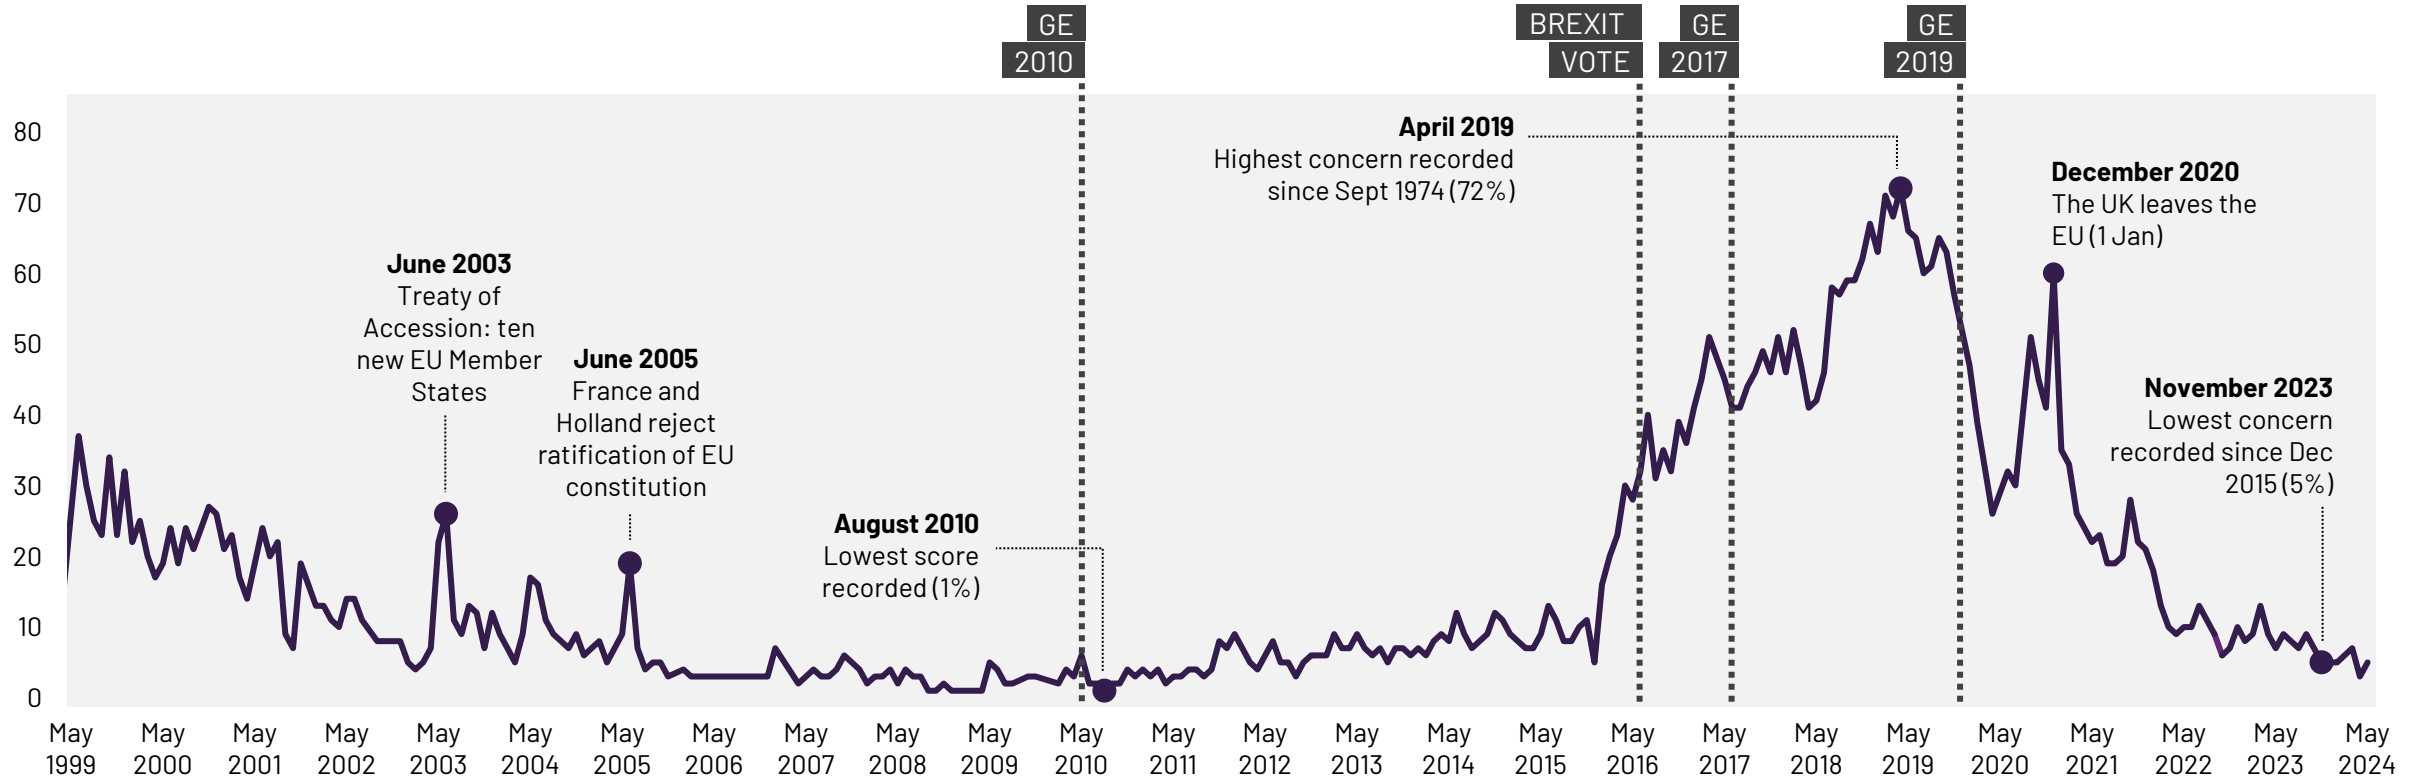

EU / Europe / Brexit

What do you see as the most/other important issues facing Britain today?

Base: representative sample of c.1,000 British adults age 18+ each month, interviewed face-to-face in home
N.B. April 2020 data onwards is collected by telephone; previous months are face-to-face

Source: Ipsos Issues Index