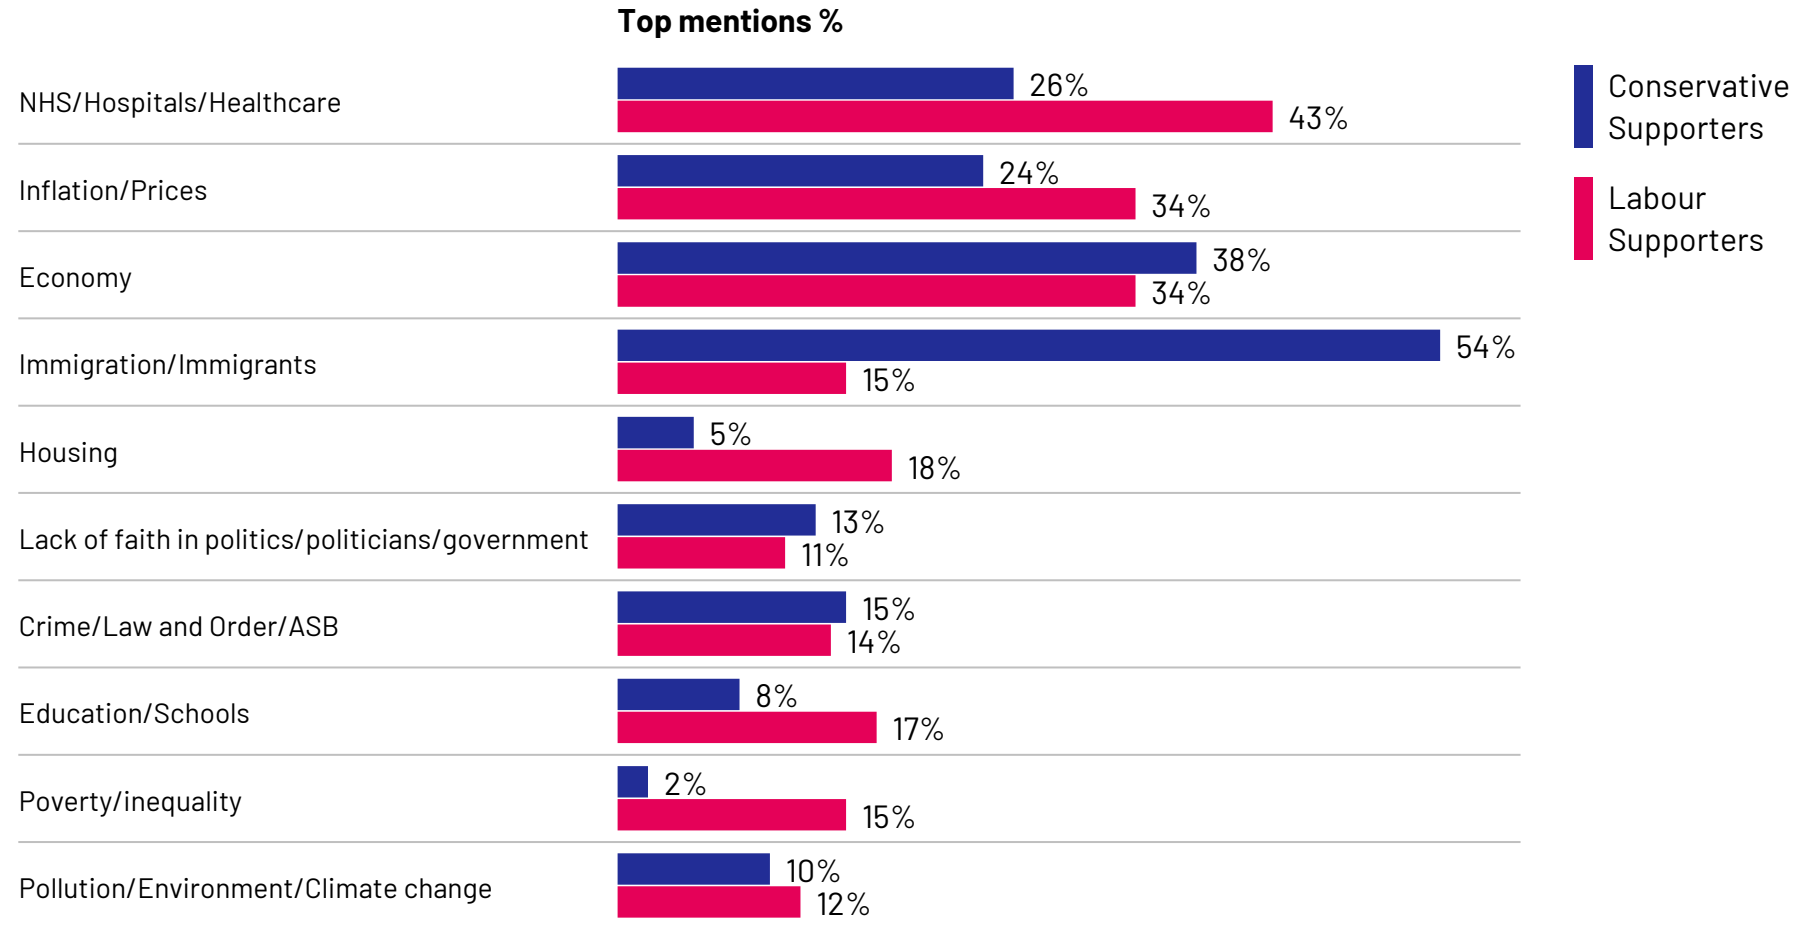

Source: Ipsos Issues Index

Education/Schools

What do you see as the most/other important issues facing Britain today?

Base: representative sample of c.1,000 British adults age 18+ each month, interviewed face-to-face in home
 N.B. April 2020 data onwards is collected by telephone; previous months are face-to-face

Source: Ipsos Issues Index

Crime/Law & Order/Violence/Vandalism /ASB

What do you see as the most/other important issues facing Britain today?

Base: representative sample of c.1,000 British adults age 18+ each month, interviewed face-to-face in home
 N.B. April 2020 data onwards is collected by telephone; previous months are face-to-face

Source: Ipsos Issues Index

Party support

What do you see as the most/other important issues facing Britain today?

Base: 1,015 British adults 18+, 1 – 7 May 2024

Source: Ipsos Issues Index

Men and women

What do you see as the most/other important issues facing Britain today?

Base: 1,015 British adults 18+, 1 – 7 May 2024

Source: Ipsos Issues Index

Social grade

What do you see as the most/other important issues facing Britain today?

Base: 1,015 British adults 18+, 1 – 7 May 2024