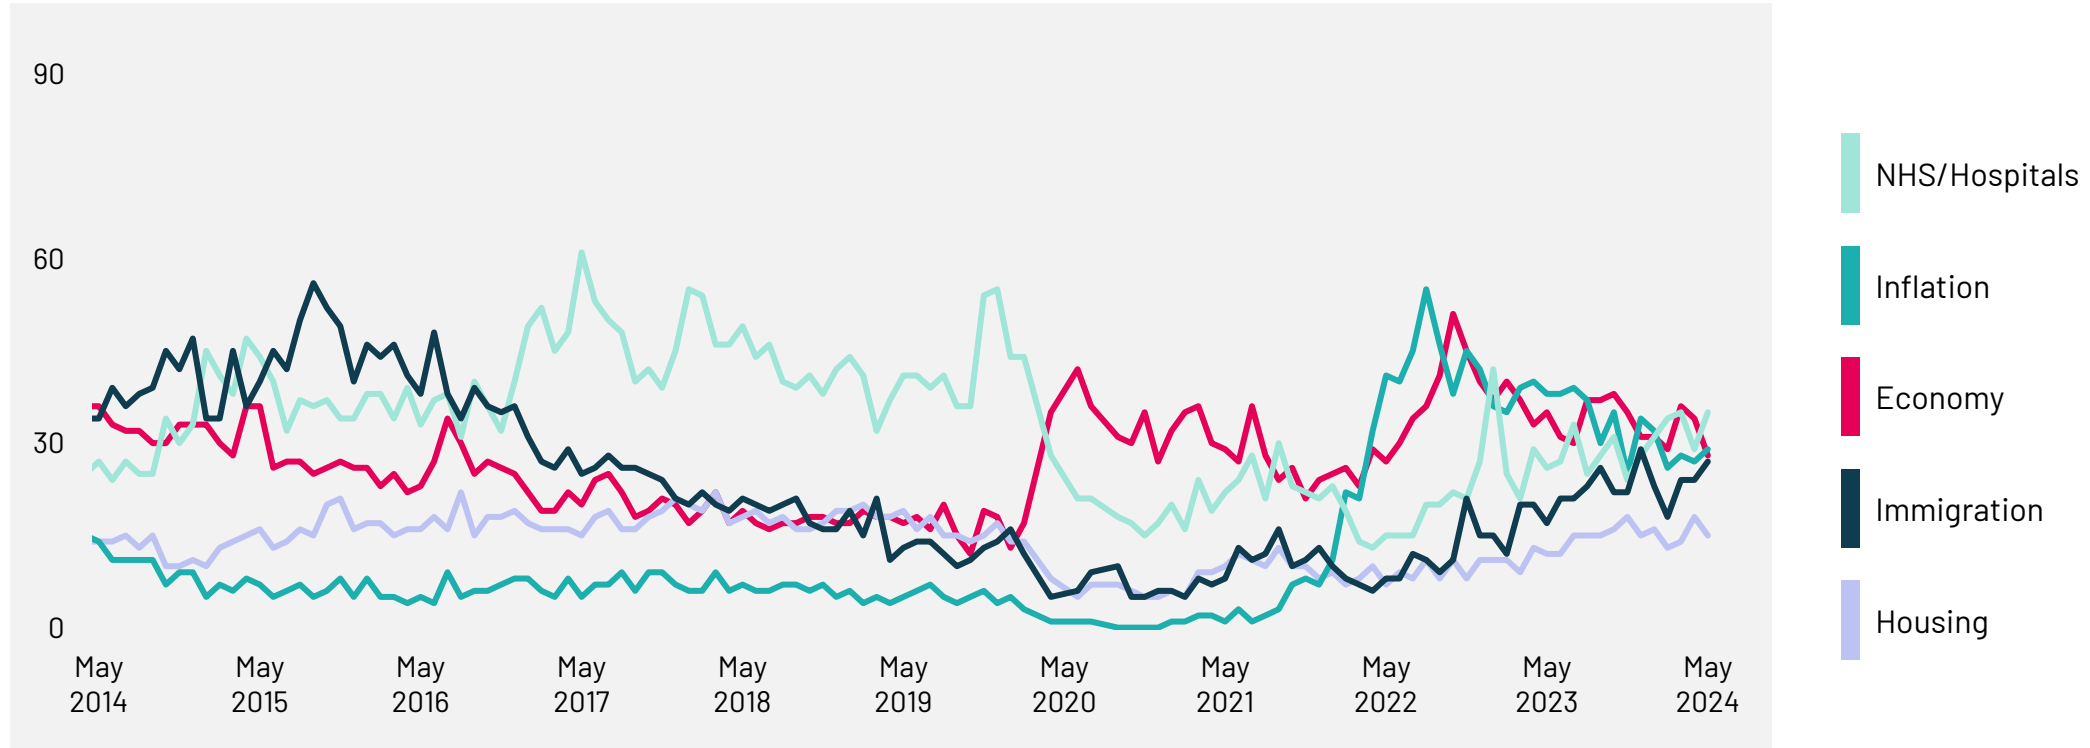

Ipsos Issues Index

May 2024

May 2024

What do you see as the most/other important issues facing Britain today?

	Top mentions %	Change since April:	
		%	Position
NHS/Hospitals/Healthcare	35%	+6	+1 ▲
Inflation/Prices	29%	+2	+1 ▲
Economy	28%	-6	-2 ▼
Immigration/Immigrants	27%	+3	—
Housing	15%	-3	—
Lack of faith in politics/politicians/government	12%	-1	—
Crime/Law and Order/ASB	12%	+3	+5 ▲
Education/Schools	12%	-1	—
Poverty/inequality	10%	-3	-3 ▼
Pollution/Environment/Climate change	10%	-2	+1 ▲

Base: 1,015 British adults 18+, 1 – 7 May 2024

May 2024

What do you see as the most/other important issues facing Britain today?

Base: 1,015 British adults 18+, 1 – 7 May 2024

Source: Ipsos Issues Index

Top five concerns for May 2024: trend data

What do you see as the most/other important issues facing Britain today?

Base: representative sample of c.1,000 British adults age 18+ each month, interviewed face-to-face in home
N.B. April 2020 data onwards is collected by telephone; previous months are face-to-face

Source: Ipsos Issues Index

NHS/Hospitals/Healthcare

What do you see as the most/other important issues facing Britain today?

Base: representative sample of c.1,000 British adults age 18+ each month, interviewed face-to-face in home
 N.B. April 2020 data onwards is collected by telephone; previous months are face-to-face