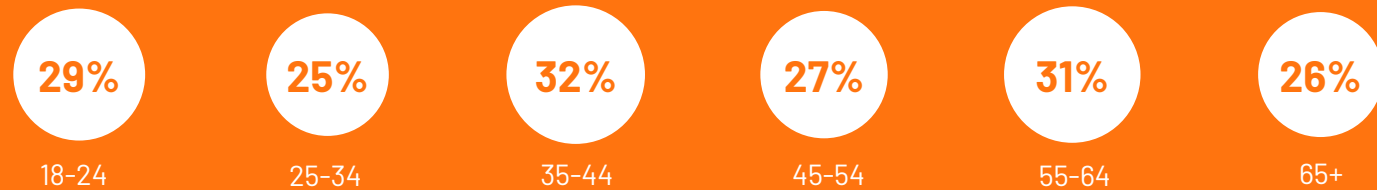

Source: Ipsos Issues Index

Concern about inflation/prices by subgroup

What do you see as the most/other important issues facing Britain today?

Concern by key demographic groups:

Concern by age:

Base: 1,015 British adults 18+, 1 – 7 May 2024

Source: Ipsos Issues Index

Concern about the economy by subgroup

What do you see as the most/other important issues facing Britain today?

Concern by key demographic groups:

Concern by age:

Base: 1,015 British adults 18+, 1-7 May 2024

Source: Ipsos Issues Index

Concern about immigration by subgroup

What do you see as the most/other important issues facing Britain today?

Base: 1,015 British adults 18+, 1 – 7 May 2024

Source: Ipsos Issues Index