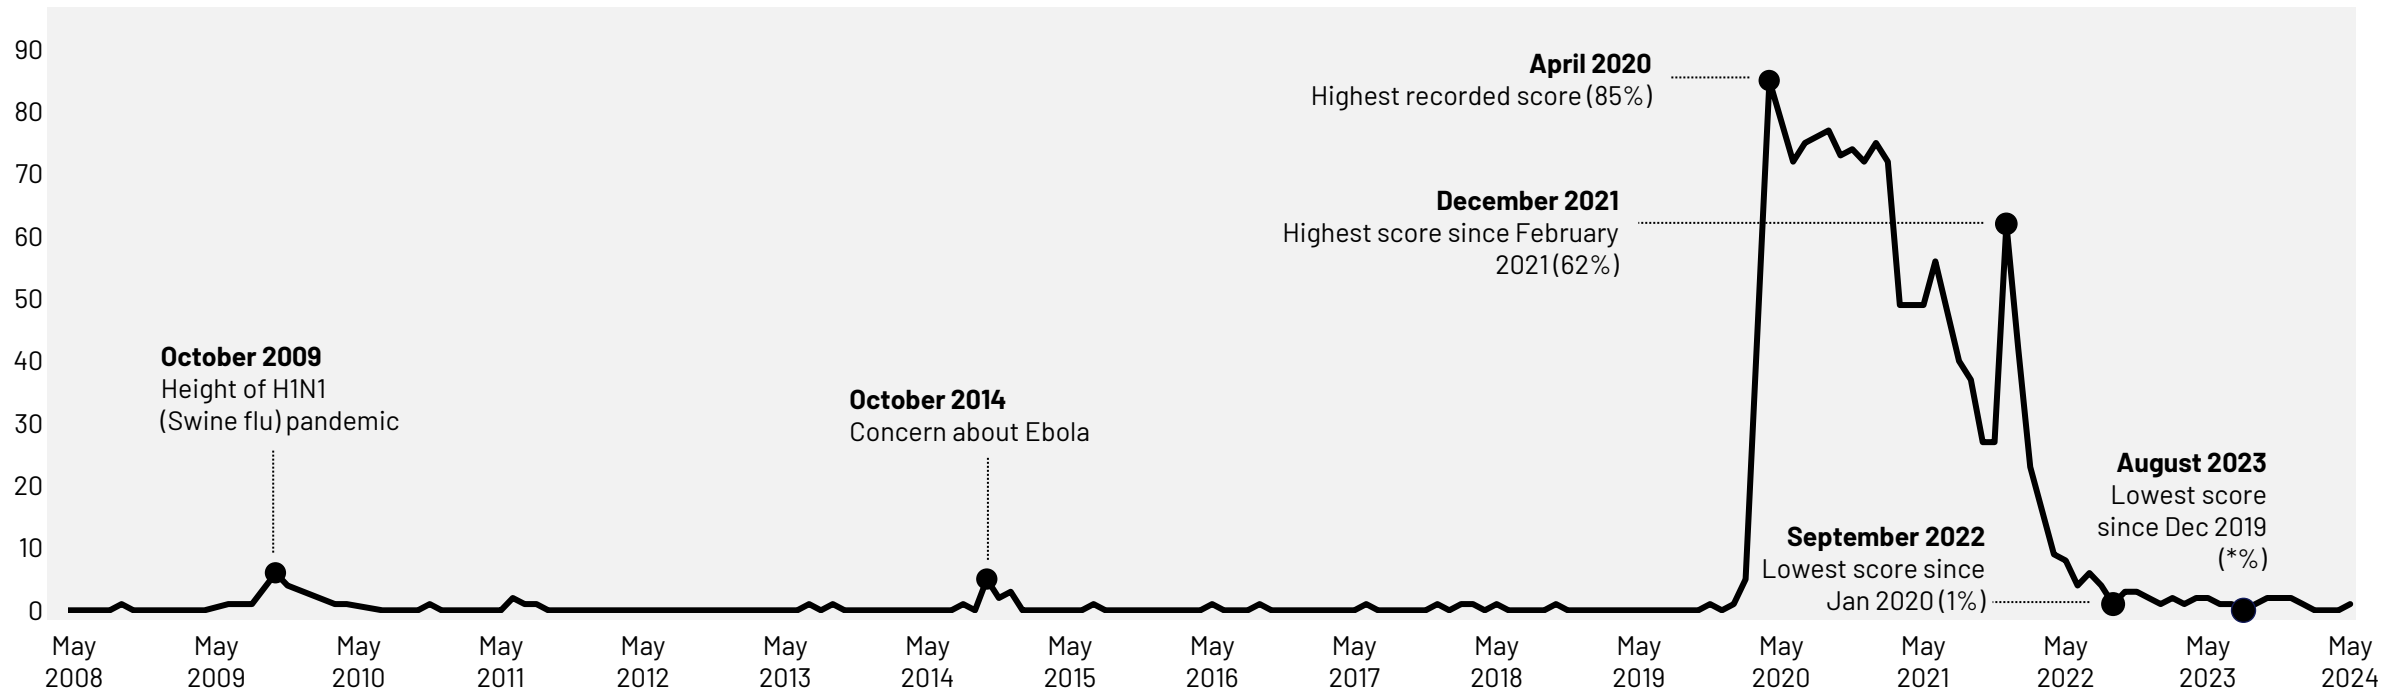

Coronavirus/Pandemic diseases

What do you see as the most/other important issues facing Britain today?

Base: representative sample of c.1,000 British adults age 18+ each month, interviewed face-to-face in home
N.B. April 2020 data onwards is collected by telephone; previous months are face-to-face

Source: Ipsos Issues Index