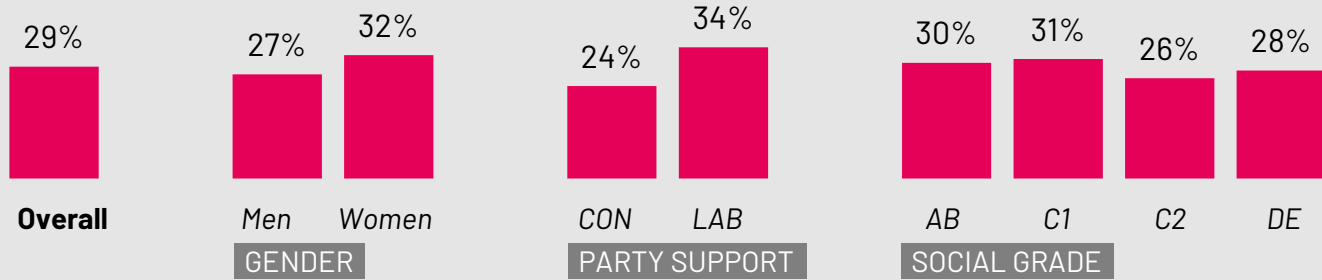

Source: Ipsos Issues Index

Ethnic background

What do you see as the most/other important issues facing Britain today?

Base: 1,015 British adults 18+, 1 – 7 May 2024

Source: Ipsos Issues Index

Age group

What do you see as the most/other important issues facing Britain today?

Base: 1,015 British adults 18+, 1 – 7 May 2024

Source: Ipsos Issues Index

Concern about the NHS by subgroup

What do you see as the most/other important issues facing Britain today?

Base: 1,015 British adults 18+, 1 – 7 May 2024

Source: Ipsos Issues Index

Concern about inflation/prices by subgroup

What do you see as the most/other important issues facing Britain today?

Concern by key demographic groups:

Concern by age:

Base: 1,015 British adults 18+, 1 – 7 May 2024