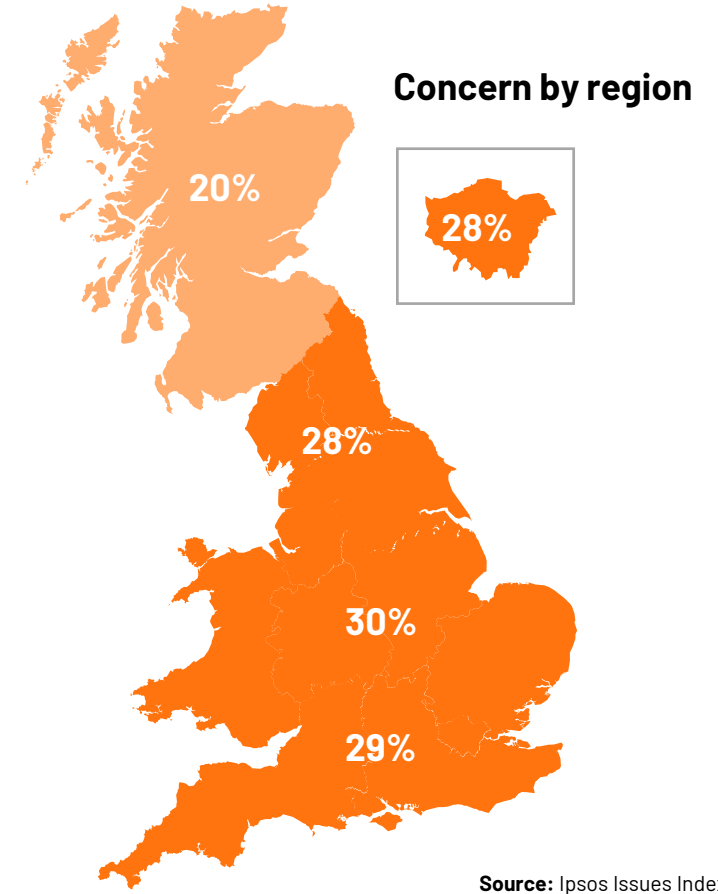

Source: Ipsos Issues Index

Concern about inflation/prices by subgroup

What do you see as the most/other important issues facing Britain today?

Concern by key demographic groups:

Concern by age:

Base: 1,015 British adults 18+, 1 – 7 May 2024

Source: Ipsos Issues Index

Concern about the economy by subgroup

What do you see as the most/other important issues facing Britain today?

Concern by key demographic groups:

Concern by age:

Base: 1,015 British adults 18+, 1-7 May 2024

Source: Ipsos Issues Index

Concern about immigration by subgroup

What do you see as the most/other important issues facing Britain today?

Base: 1,015 British adults 18+, 1 – 7 May 2024

Source: Ipsos Issues Index

Top five concerns by IMD quintile

What do you see as the most/other important issues facing Britain today?

Source: Ipsos Issues Index

"IMD" are the Indices of Multiple Deprivation, a measure of multiple deprivation of small areas