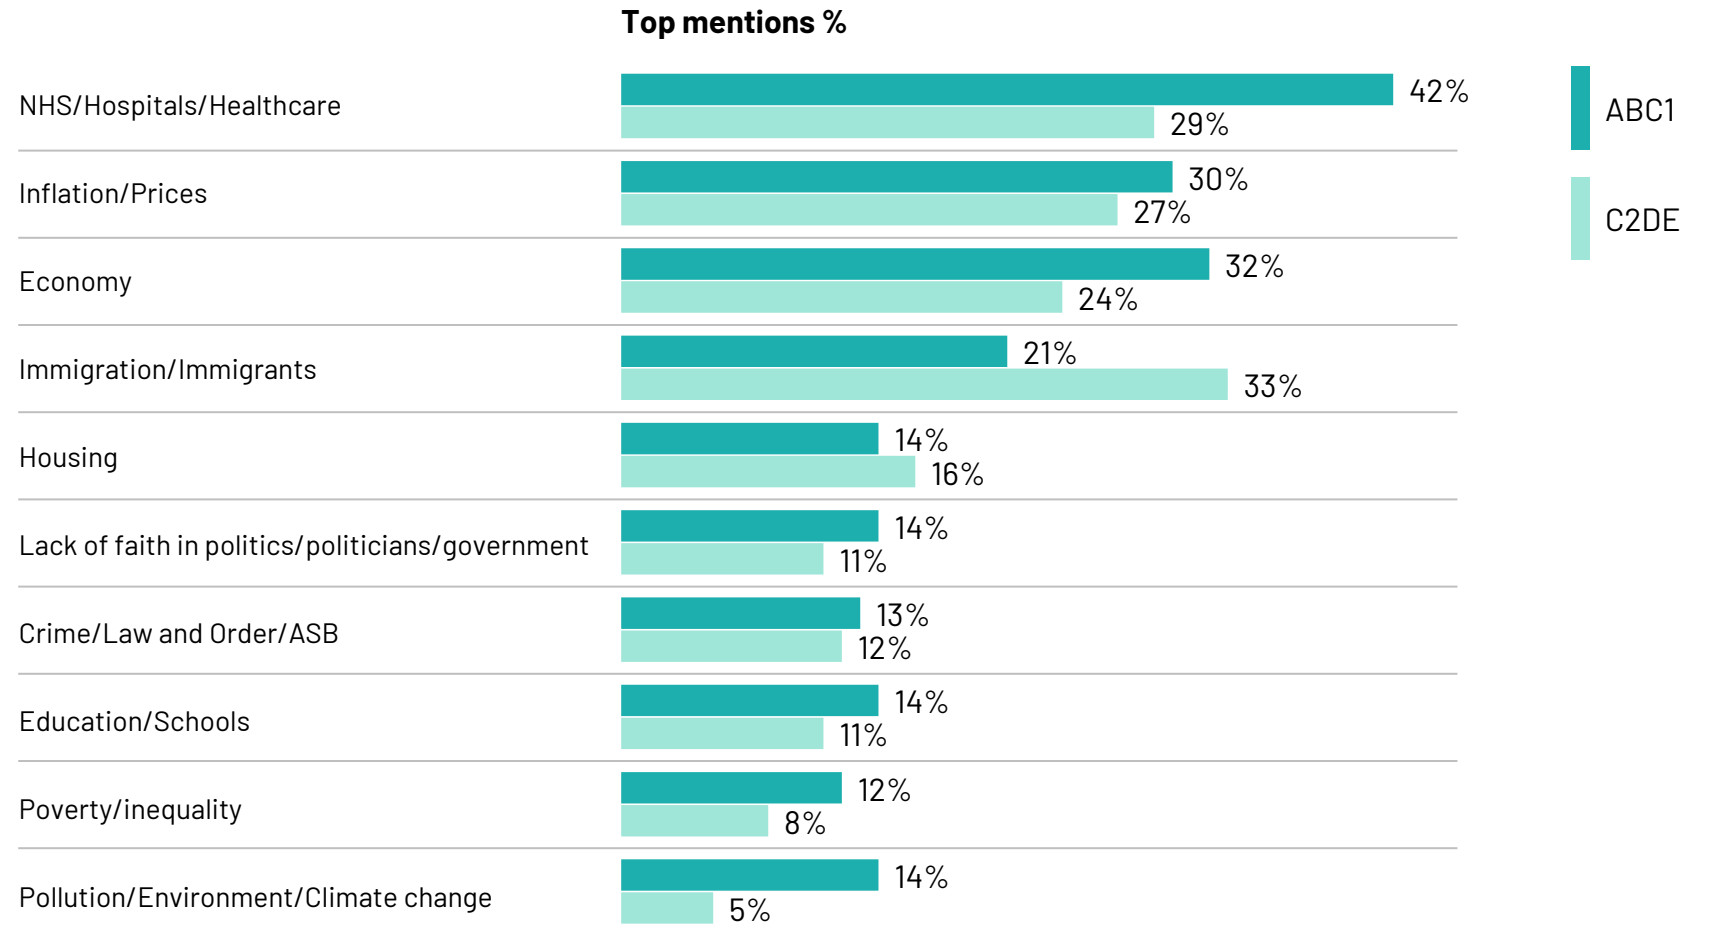

Source: Ipsos Issues Index

Crime/Law & Order/Violence/Vandalism /ASB

What do you see as the most/other important issues facing Britain today?

Base: representative sample of c.1,000 British adults age 18+ each month, interviewed face-to-face in home
 N.B. April 2020 data onwards is collected by telephone; previous months are face-to-face

Source: Ipsos Issues Index

Party support

What do you see as the most/other important issues facing Britain today?

Base: 1,015 British adults 18+, 1 – 7 May 2024

Source: Ipsos Issues Index

Men and women

What do you see as the most/other important issues facing Britain today?

Base: 1,015 British adults 18+, 1 – 7 May 2024

Source: Ipsos Issues Index

Social grade

What do you see as the most/other important issues facing Britain today?

Base: 1,015 British adults 18+, 1 – 7 May 2024