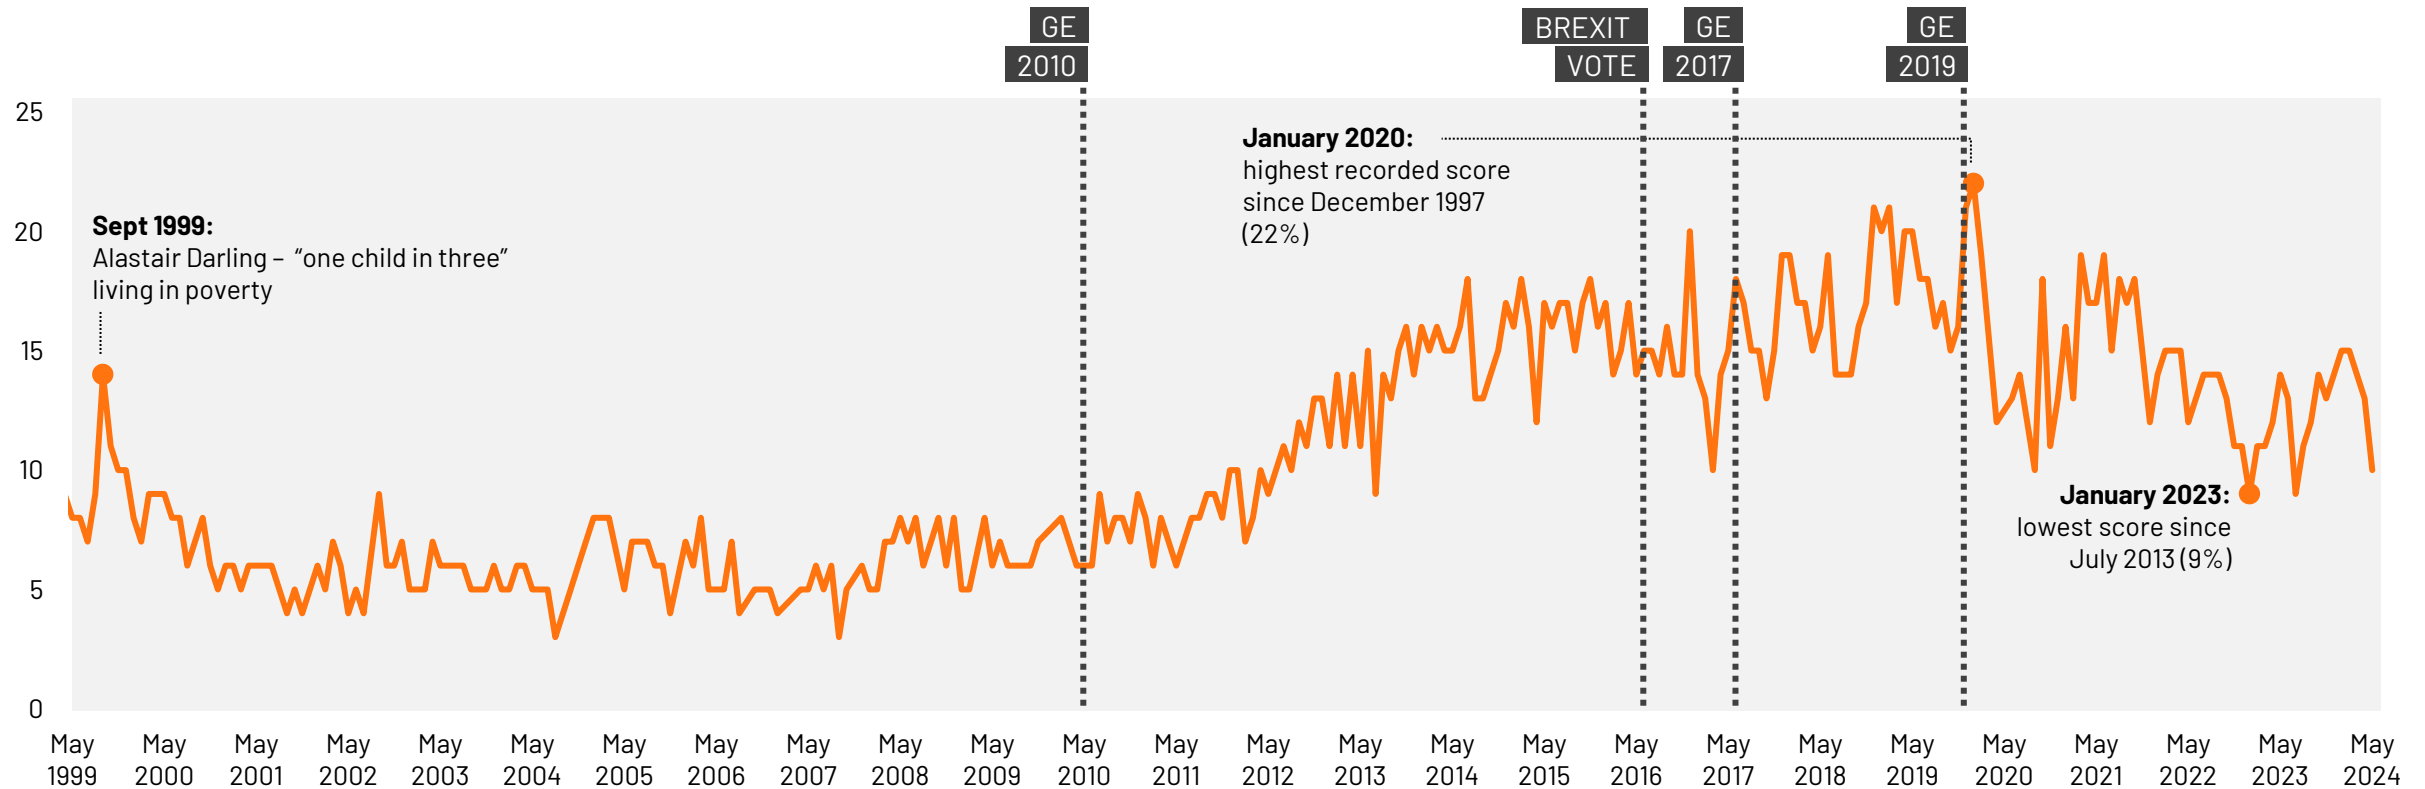

Poverty/Inequality

What do you see as the most/other important issues facing Britain today?

Base: representative sample of c.1,000 British adults age 18+ each month, interviewed face-to-face in home
N.B. April 2020 data onwards is collected by telephone; previous months are face-to-face

Source: Ipsos Issues Index