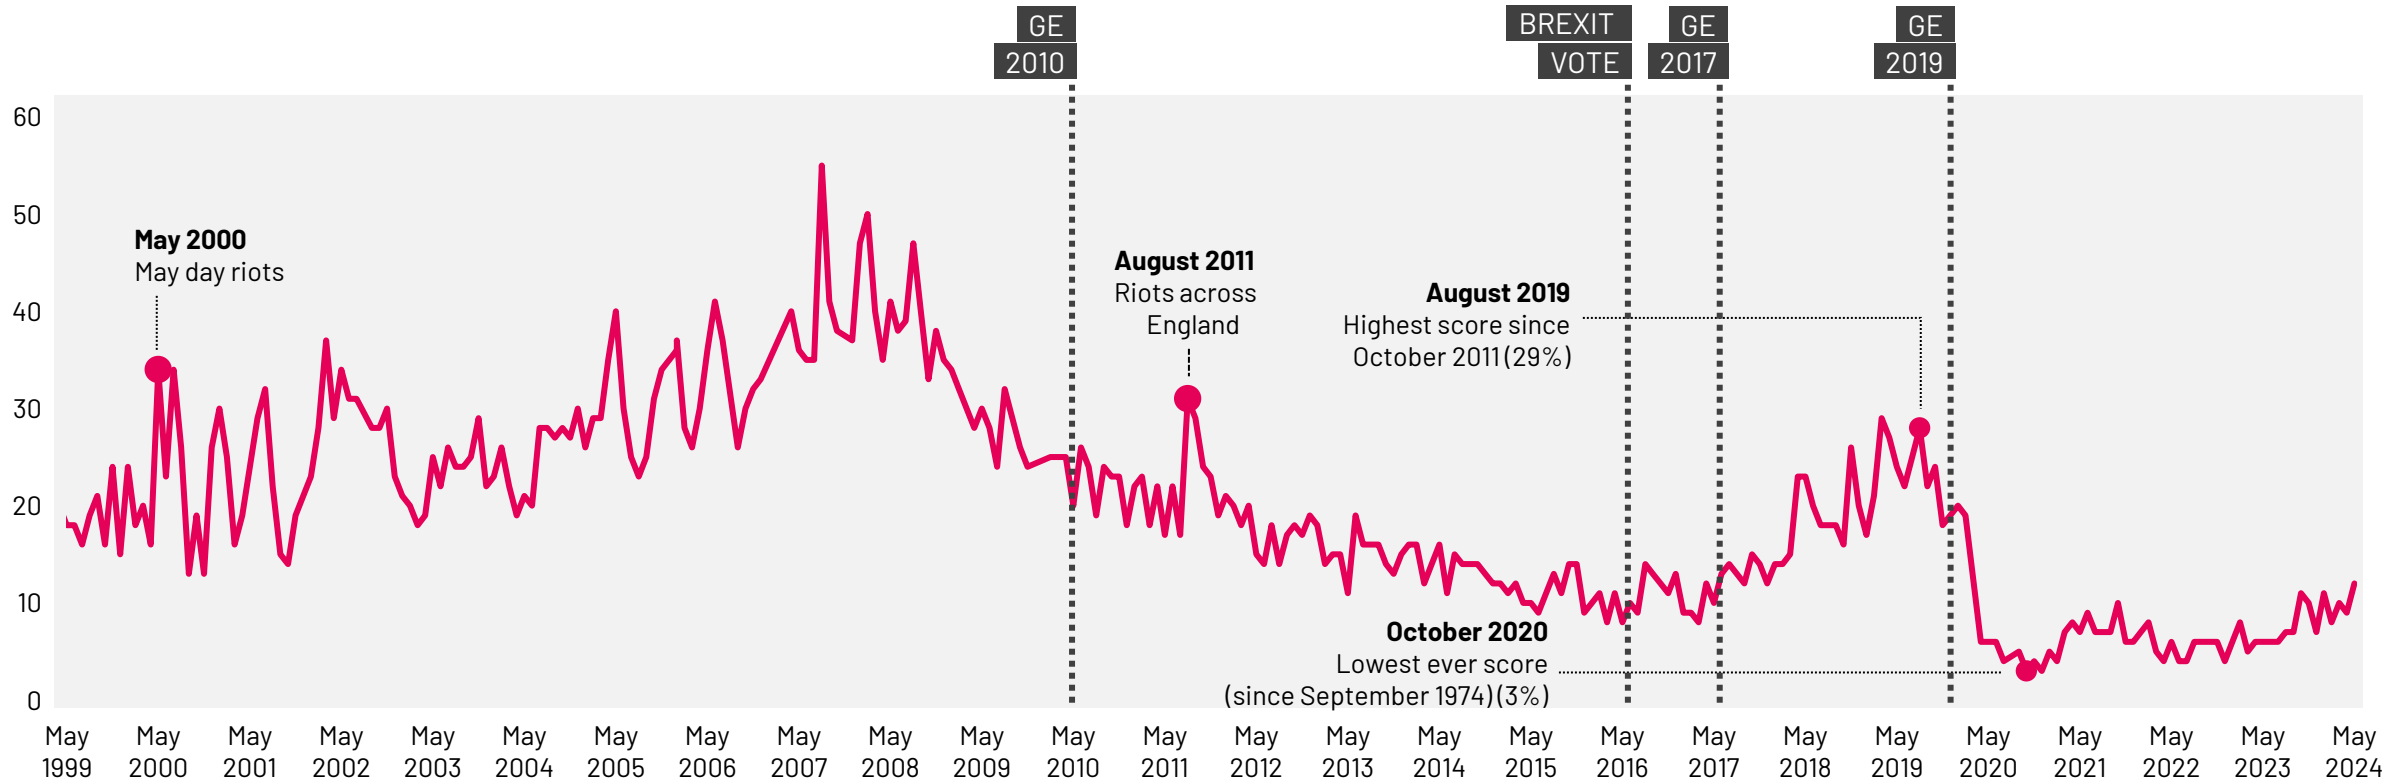

Crime/Law & Order/Violence/Vandalism /ASB

What do you see as the most/other important issues facing Britain today?

Base: representative sample of c.1,000 British adults age 18+ each month, interviewed face-to-face in home
N.B. April 2020 data onwards is collected by telephone; previous months are face-to-face

Source: Ipsos Issues Index