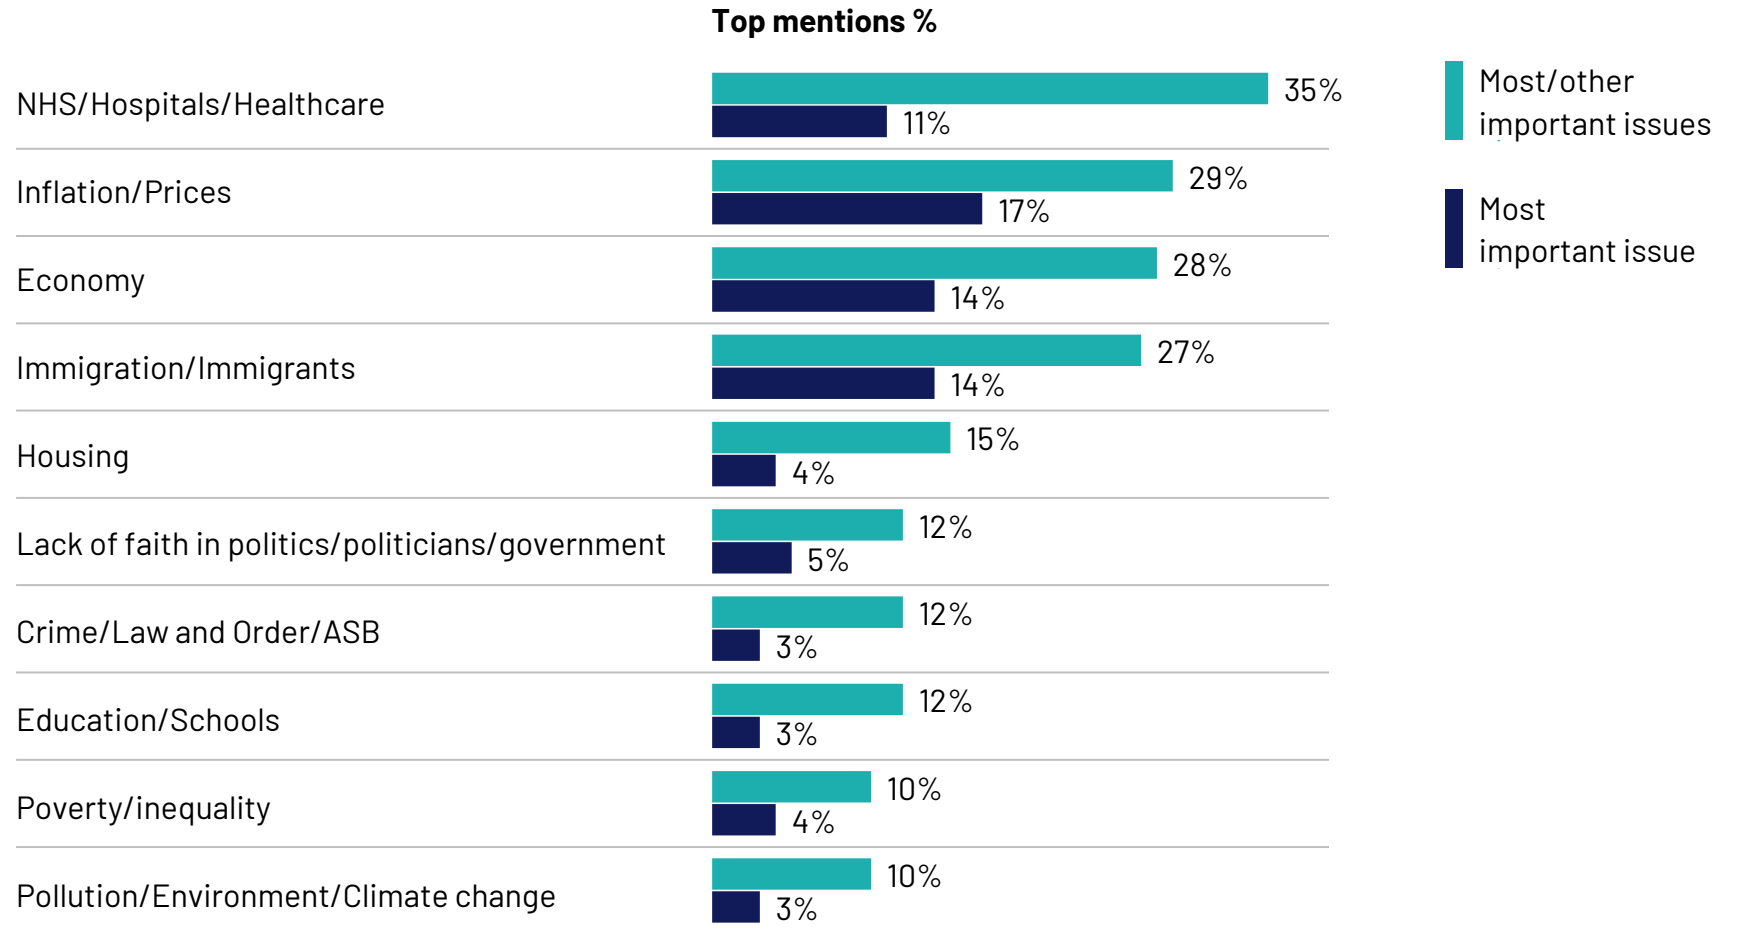

Ipsos Issues Index

May 2024

May 2024

What do you see as the most/other important issues facing Britain today?

	Top mentions %	Change since April:	
		%	Position
NHS/Hospitals/Healthcare	35%	+6	+1 ▲
Inflation/Prices	29%	+2	+1 ▲
Economy	28%	-6	-2 ▼
Immigration/Immigrants	27%	+3	—
Housing	15%	-3	—
Lack of faith in politics/politicians/government	12%	-1	—
Crime/Law and Order/ASB	12%	+3	+5 ▲
Education/Schools	12%	-1	—
Poverty/inequality	10%	-3	-3 ▼
Pollution/Environment/Climate change	10%	-2	+1 ▲

Base: 1,015 British adults 18+, 1 – 7 May 2024

May 2024

What do you see as the most/other important issues facing Britain today?

Base: 1,015 British adults 18+, 1 – 7 May 2024

Source: Ipsos Issues Index

Top five concerns for May 2024: trend data

What do you see as the most/other important issues facing Britain today?

Base: representative sample of c.1,000 British adults age 18+ each month, interviewed face-to-face in home
N.B. April 2020 data onwards is collected by telephone; previous months are face-to-face