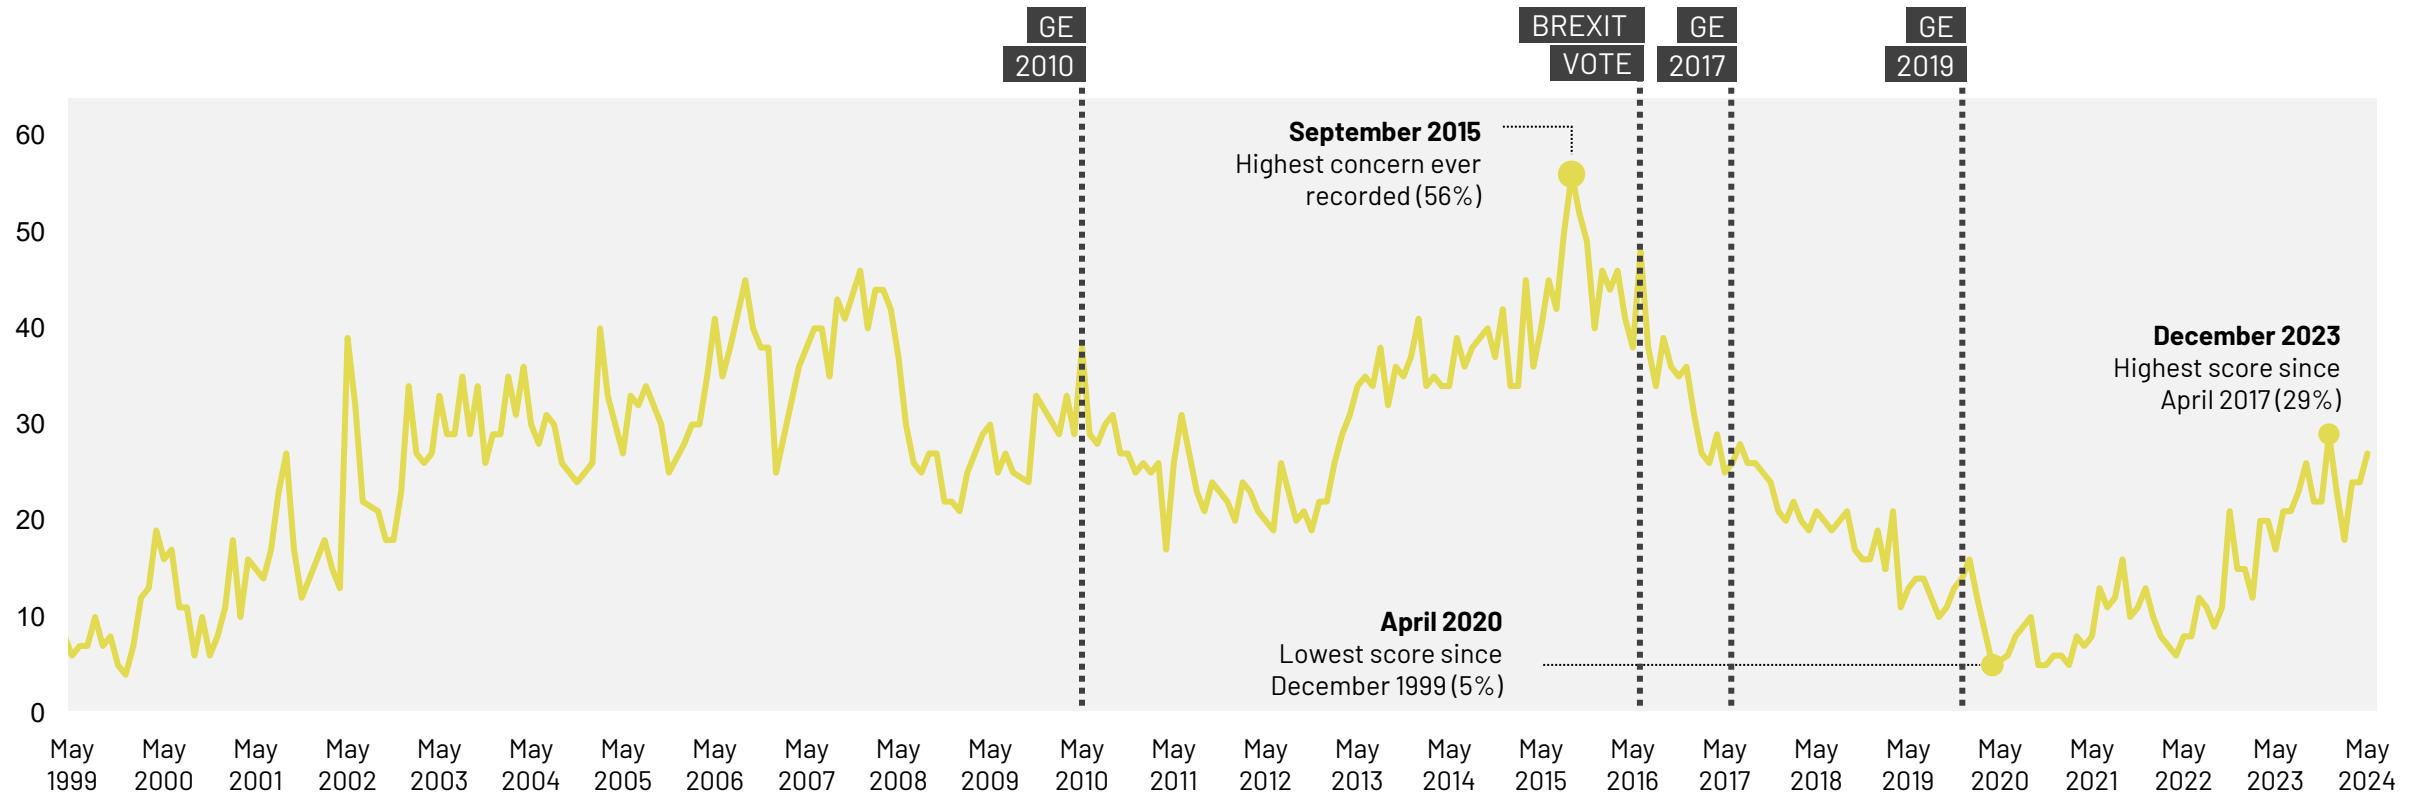

Immigration/Immigrants

What do you see as the most/other important issues facing Britain today?

Base: representative sample of c.1,000 British adults age 18+ each month, interviewed face-to-face in home
N.B. April 2020 data onwards is collected by telephone; previous months are face-to-face

Source: Ipsos Issues Index