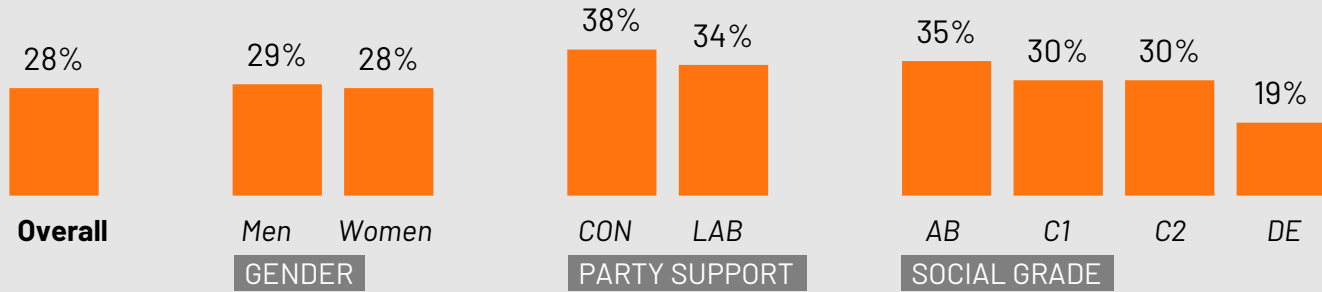

Source: Ipsos Issues Index

Concern about inflation/prices by subgroup

What do you see as the most/other important issues facing Britain today?

Concern by key demographic groups:

Concern by age:

Base: 1,015 British adults 18+, 1 – 7 May 2024

Source: Ipsos Issues Index

Concern about the economy by subgroup

What do you see as the most/other important issues facing Britain today?

Concern by key demographic groups:

Concern by age:

Base: 1,015 British adults 18+, 1-7 May 2024