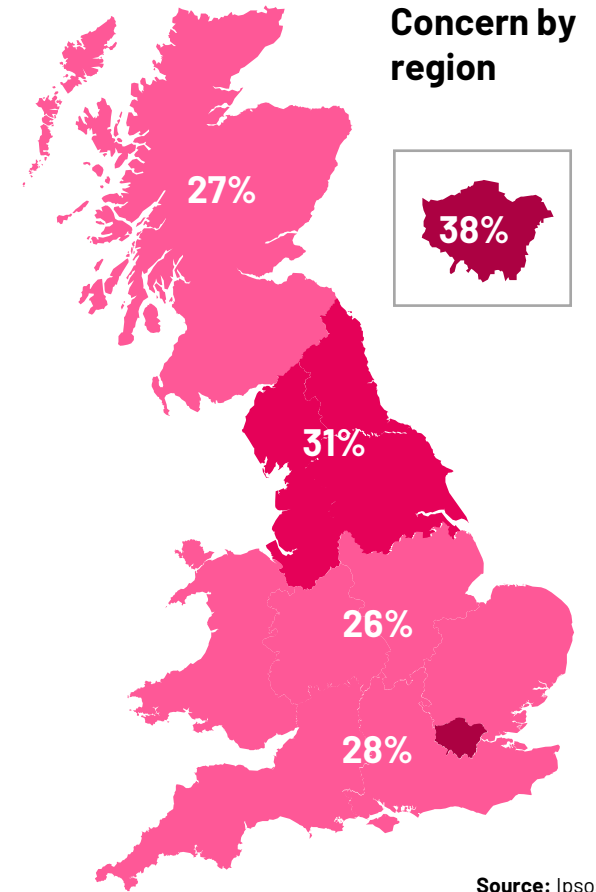

Base: 1,015 British adults 18+, 1 – 7 May 2024

Source: Ipsos Issues Index

Concern about the NHS by subgroup

What do you see as the most/other important issues facing Britain today?

Base: 1,015 British adults 18+, 1 – 7 May 2024

Source: Ipsos Issues Index

Concern about inflation/prices by subgroup

What do you see as the most/other important issues facing Britain today?

Concern by key demographic groups:

Concern by age:

Base: 1,015 British adults 18+, 1 – 7 May 2024

Source: Ipsos Issues Index

Concern about the economy by subgroup

What do you see as the most/other important issues facing Britain today?

Concern by key demographic groups:

Concern by age:

Base: 1,015 British adults 18+, 1-7 May 2024

Source: Ipsos Issues Index

Concern about immigration by subgroup

What do you see as the most/other important issues facing Britain today?

Base: 1,015 British adults 18+, 1 – 7 May 2024

Source: Ipsos Issues Index