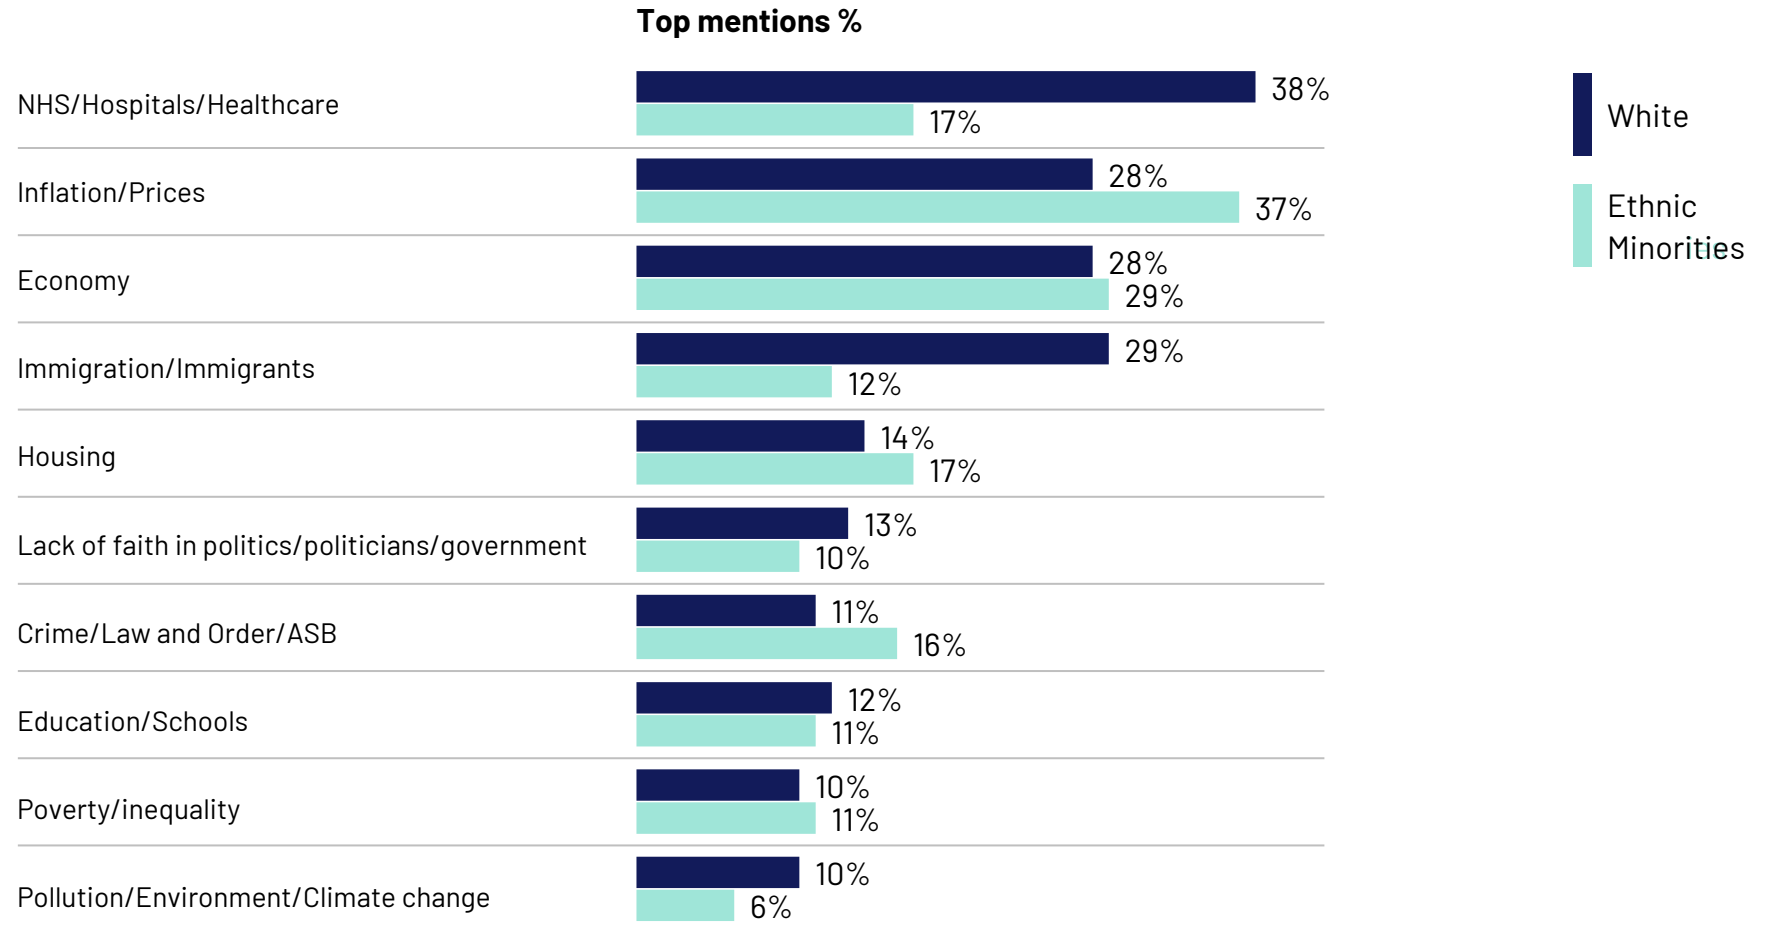

Source: Ipsos Issues Index

Crime/Law & Order/Violence/Vandalism /ASB

What do you see as the most/other important issues facing Britain today?

Base: representative sample of c.1,000 British adults age 18+ each month, interviewed face-to-face in home
 N.B. April 2020 data onwards is collected by telephone; previous months are face-to-face

Source: Ipsos Issues Index

Party support

What do you see as the most/other important issues facing Britain today?

Base: 1,015 British adults 18+, 1 – 7 May 2024

Source: Ipsos Issues Index

Men and women

What do you see as the most/other important issues facing Britain today?

Base: 1,015 British adults 18+, 1 – 7 May 2024

Source: Ipsos Issues Index

Social grade

What do you see as the most/other important issues facing Britain today?

Base: 1,015 British adults 18+, 1 – 7 May 2024

Source: Ipsos Issues Index

Ethnic background

What do you see as the most/other important issues facing Britain today?

Base: 1,015 British adults 18+, 1 – 7 May 2024

Source: Ipsos Issues Index

Age group

What do you see as the most/other important issues facing Britain today?