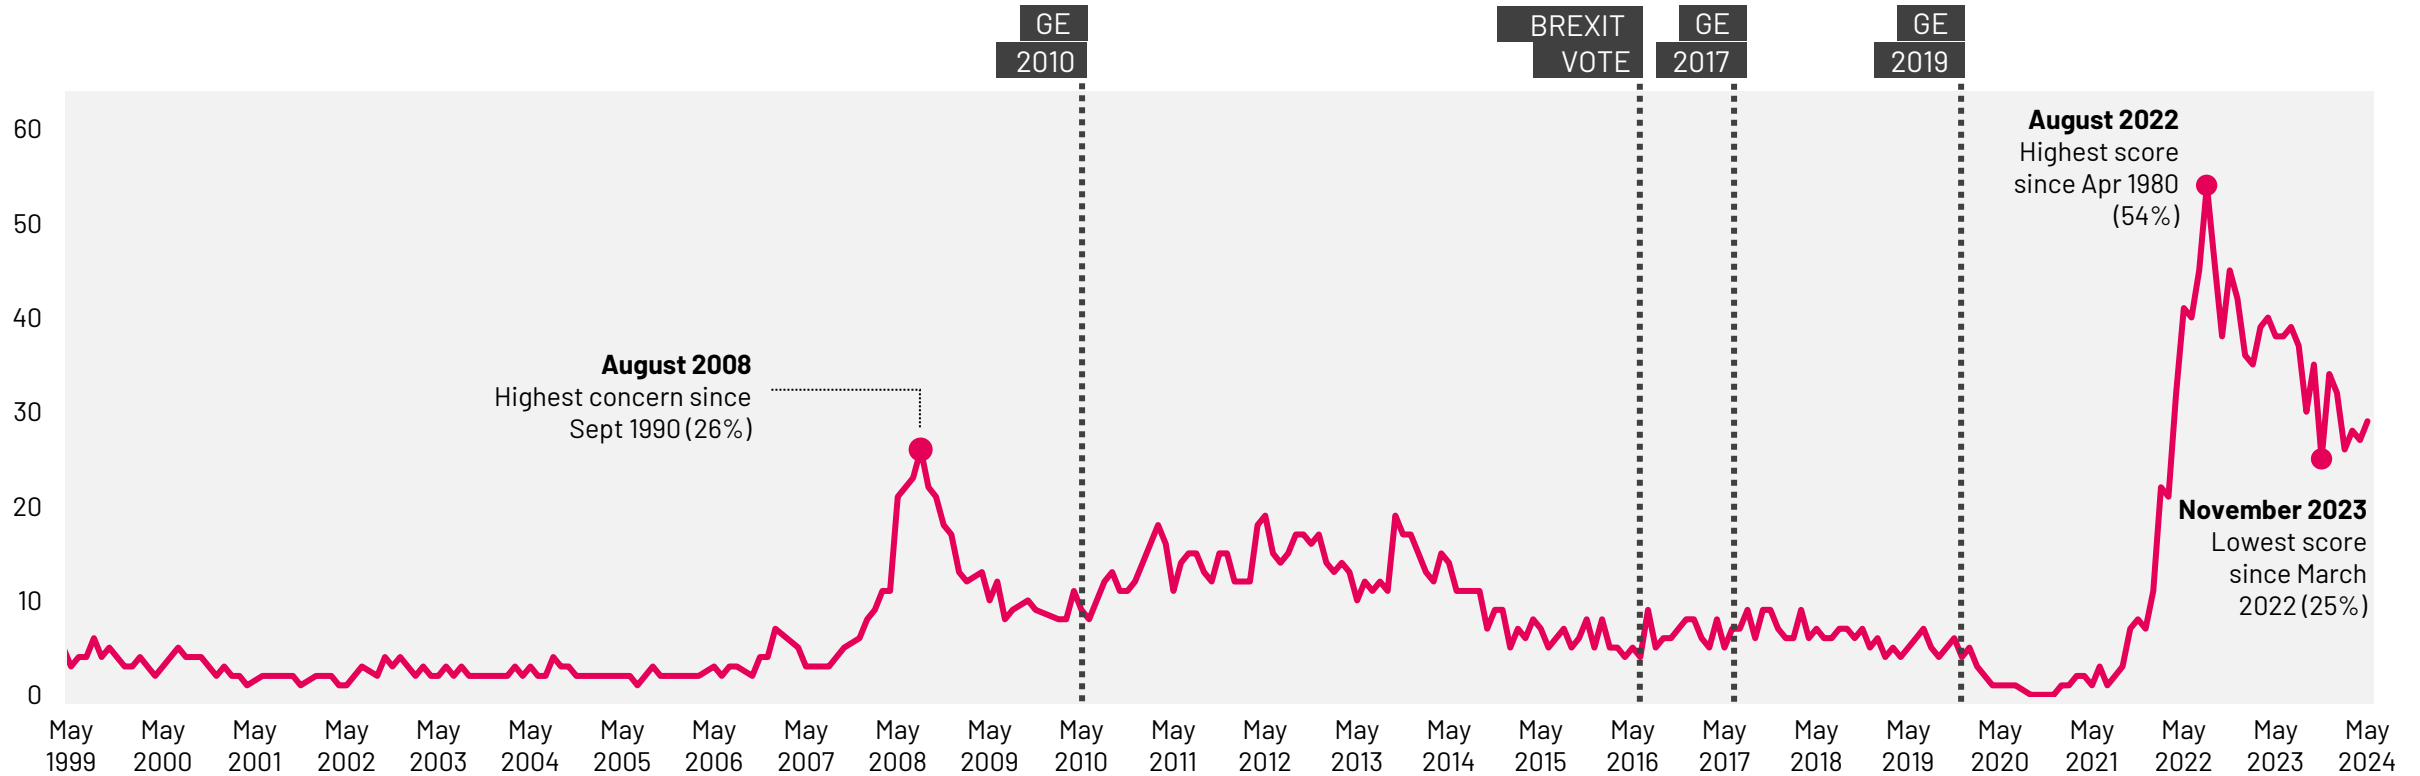

Source: Ipsos Issues Index

NHS/Hospitals/Healthcare

What do you see as the most/other important issues facing Britain today?

Base: representative sample of c.1,000 British adults age 18+ each month, interviewed face-to-face in home
 N.B. April 2020 data onwards is collected by telephone; previous months are face-to-face

Source: Ipsos Issues Index

Inflation/prices

What do you see as the most/other important issues facing Britain today?

Base: representative sample of c.1,000 British adults age 18+ each month, interviewed face-to-face in home
N.B. April 2020 data onwards is collected by telephone; previous months are face-to-face