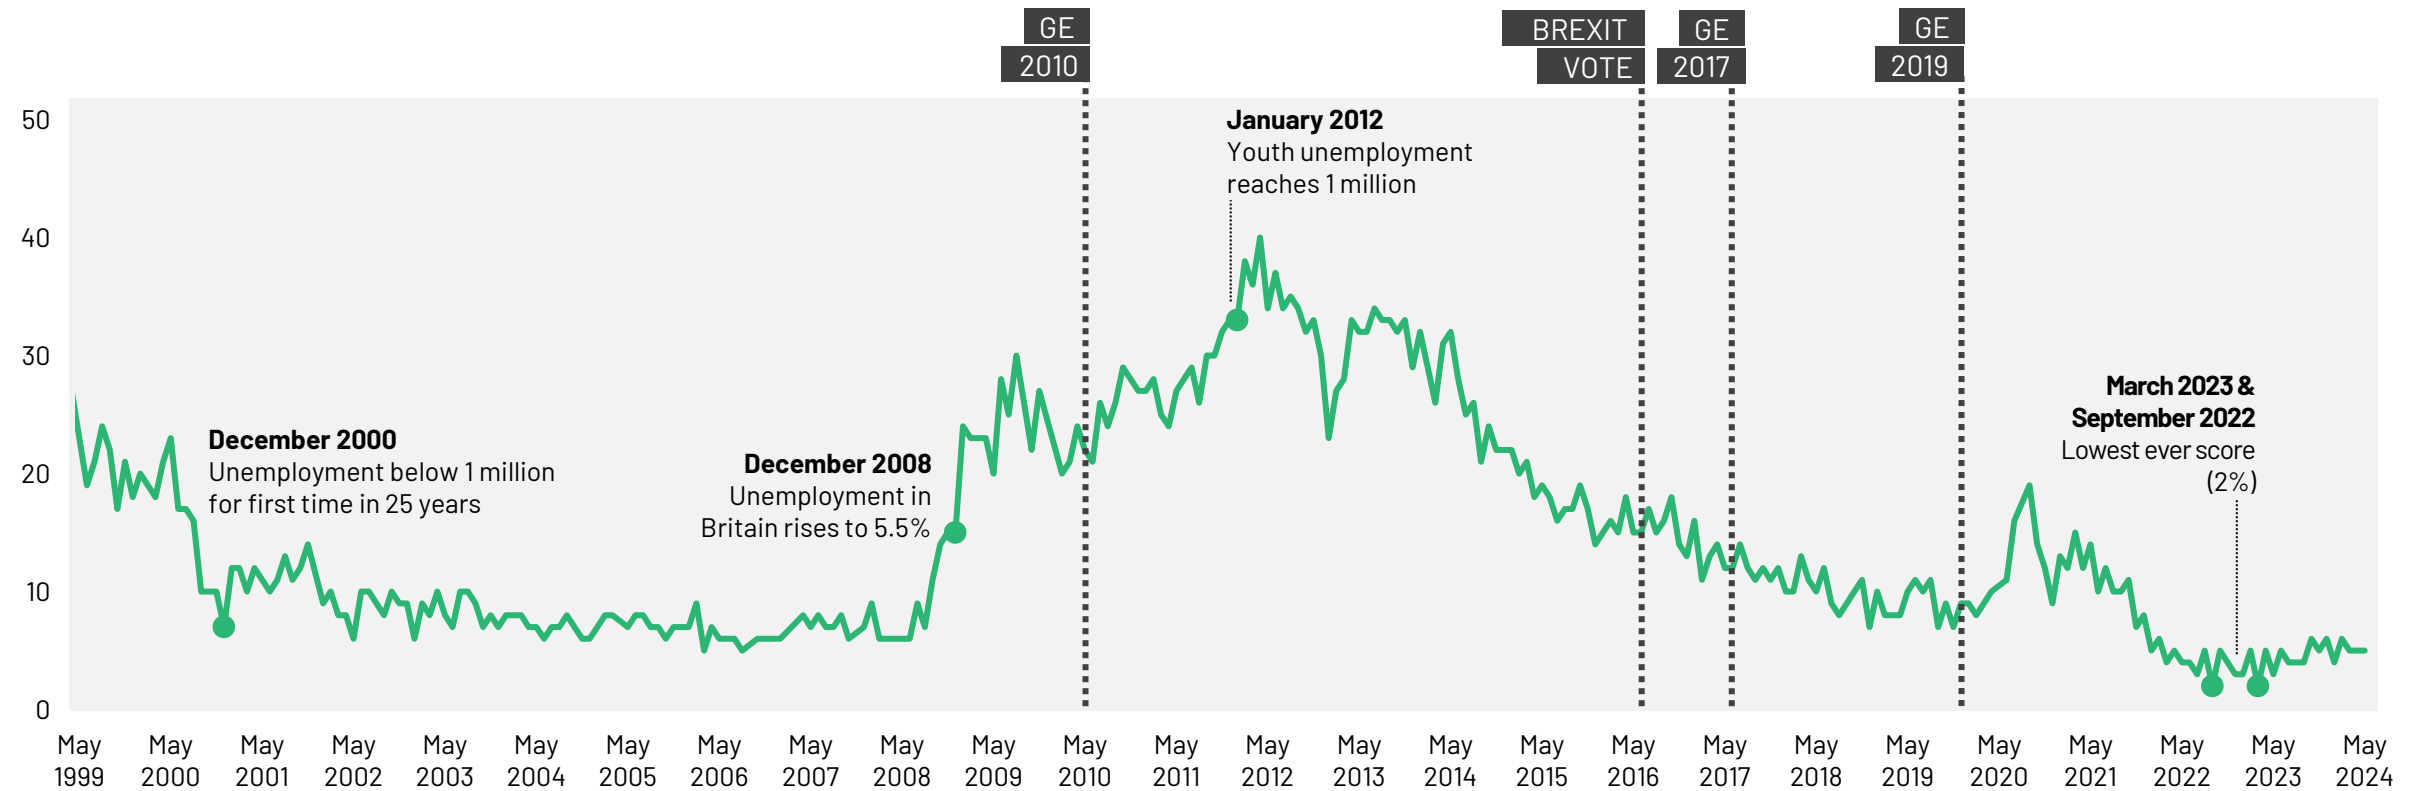

Unemployment / Factory closure / Lack of industry

What do you see as the most/other important issues facing Britain today?

Base: representative sample of c.1,000 British adults age 18+ each month, interviewed face-to-face in home
N.B. April 2020 data onwards is collected by telephone; previous months are face-to-face

Source: Ipsos Issues Index