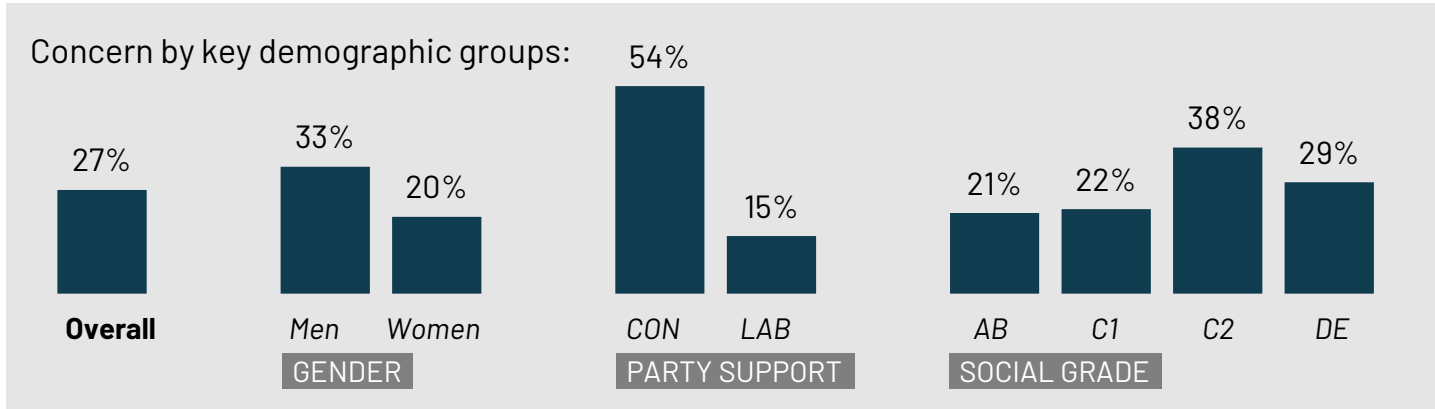

Source: Ipsos Issues Index

Concern about inflation/prices by subgroup

What do you see as the most/other important issues facing Britain today?

Concern by key demographic groups:

Concern by age:

Base: 1,015 British adults 18+, 1 – 7 May 2024

Source: Ipsos Issues Index

Concern about the economy by subgroup

What do you see as the most/other important issues facing Britain today?

Concern by key demographic groups:

Concern by age:

Base: 1,015 British adults 18+, 1-7 May 2024

Source: Ipsos Issues Index

Concern about immigration by subgroup

What do you see as the most/other important issues facing Britain today?

Base: 1,015 British adults 18+, 1 – 7 May 2024

Source: Ipsos Issues Index