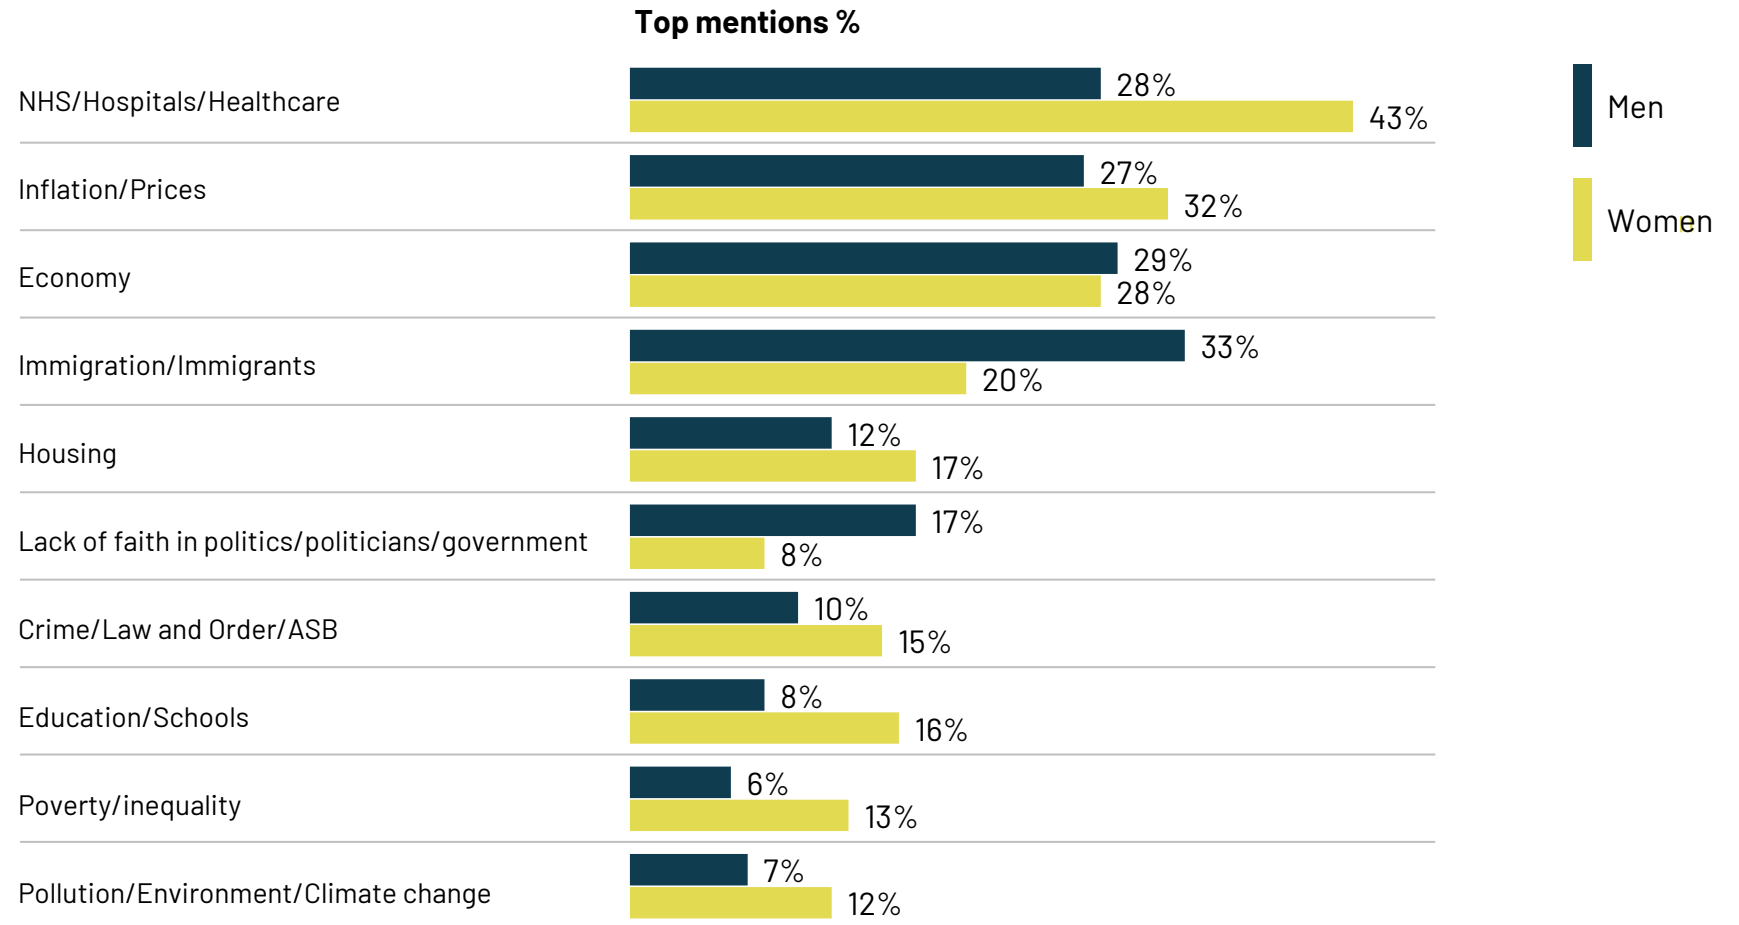

Source: Ipsos Issues Index

Crime/Law & Order/Violence/Vandalism /ASB

What do you see as the most/other important issues facing Britain today?

Base: representative sample of c.1,000 British adults age 18+ each month, interviewed face-to-face in home
 N.B. April 2020 data onwards is collected by telephone; previous months are face-to-face

Source: Ipsos Issues Index

Party support

What do you see as the most/other important issues facing Britain today?

Base: 1,015 British adults 18+, 1 – 7 May 2024

Source: Ipsos Issues Index

Men and women

What do you see as the most/other important issues facing Britain today?

Base: 1,015 British adults 18+, 1 – 7 May 2024

Source: Ipsos Issues Index

Social grade

What do you see as the most/other important issues facing Britain today?

Base: 1,015 British adults 18+, 1 – 7 May 2024