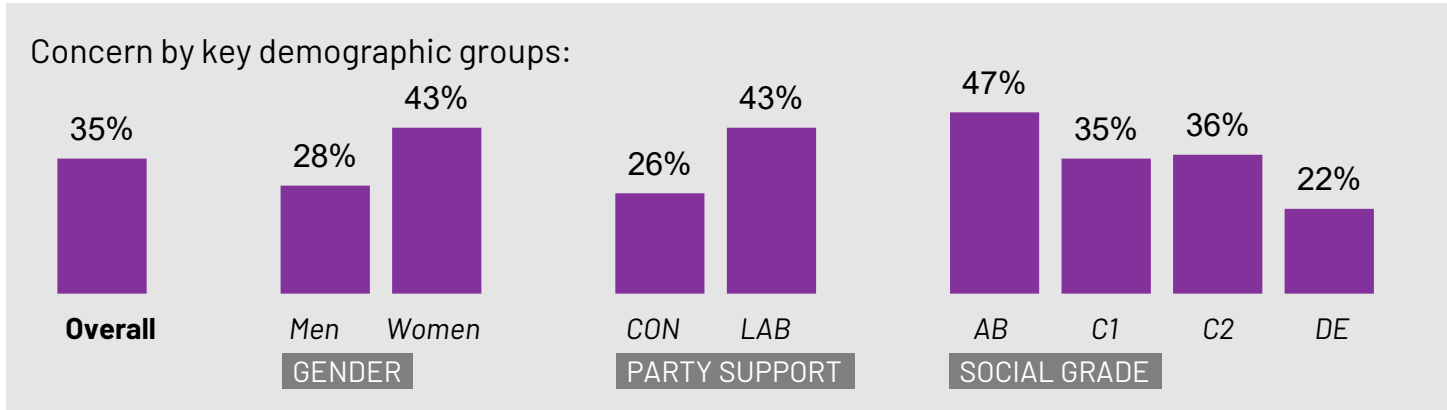

Base: 1,015 British adults 18+, 1 – 7 May 2024

Source: Ipsos Issues Index

Social grade

What do you see as the most/other important issues facing Britain today?

Base: 1,015 British adults 18+, 1 – 7 May 2024

Source: Ipsos Issues Index

Ethnic background

What do you see as the most/other important issues facing Britain today?

Base: 1,015 British adults 18+, 1 – 7 May 2024

Source: Ipsos Issues Index

Age group

What do you see as the most/other important issues facing Britain today?

Base: 1,015 British adults 18+, 1 – 7 May 2024

Source: Ipsos Issues Index

Concern about the NHS by subgroup

What do you see as the most/other important issues facing Britain today?

Base: 1,015 British adults 18+, 1 – 7 May 2024

Source: Ipsos Issues Index

Concern about inflation/prices by subgroup

What do you see as the most/other important issues facing Britain today?

Concern by key demographic groups:

Concern by age:

Base: 1,015 British adults 18+, 1 – 7 May 2024