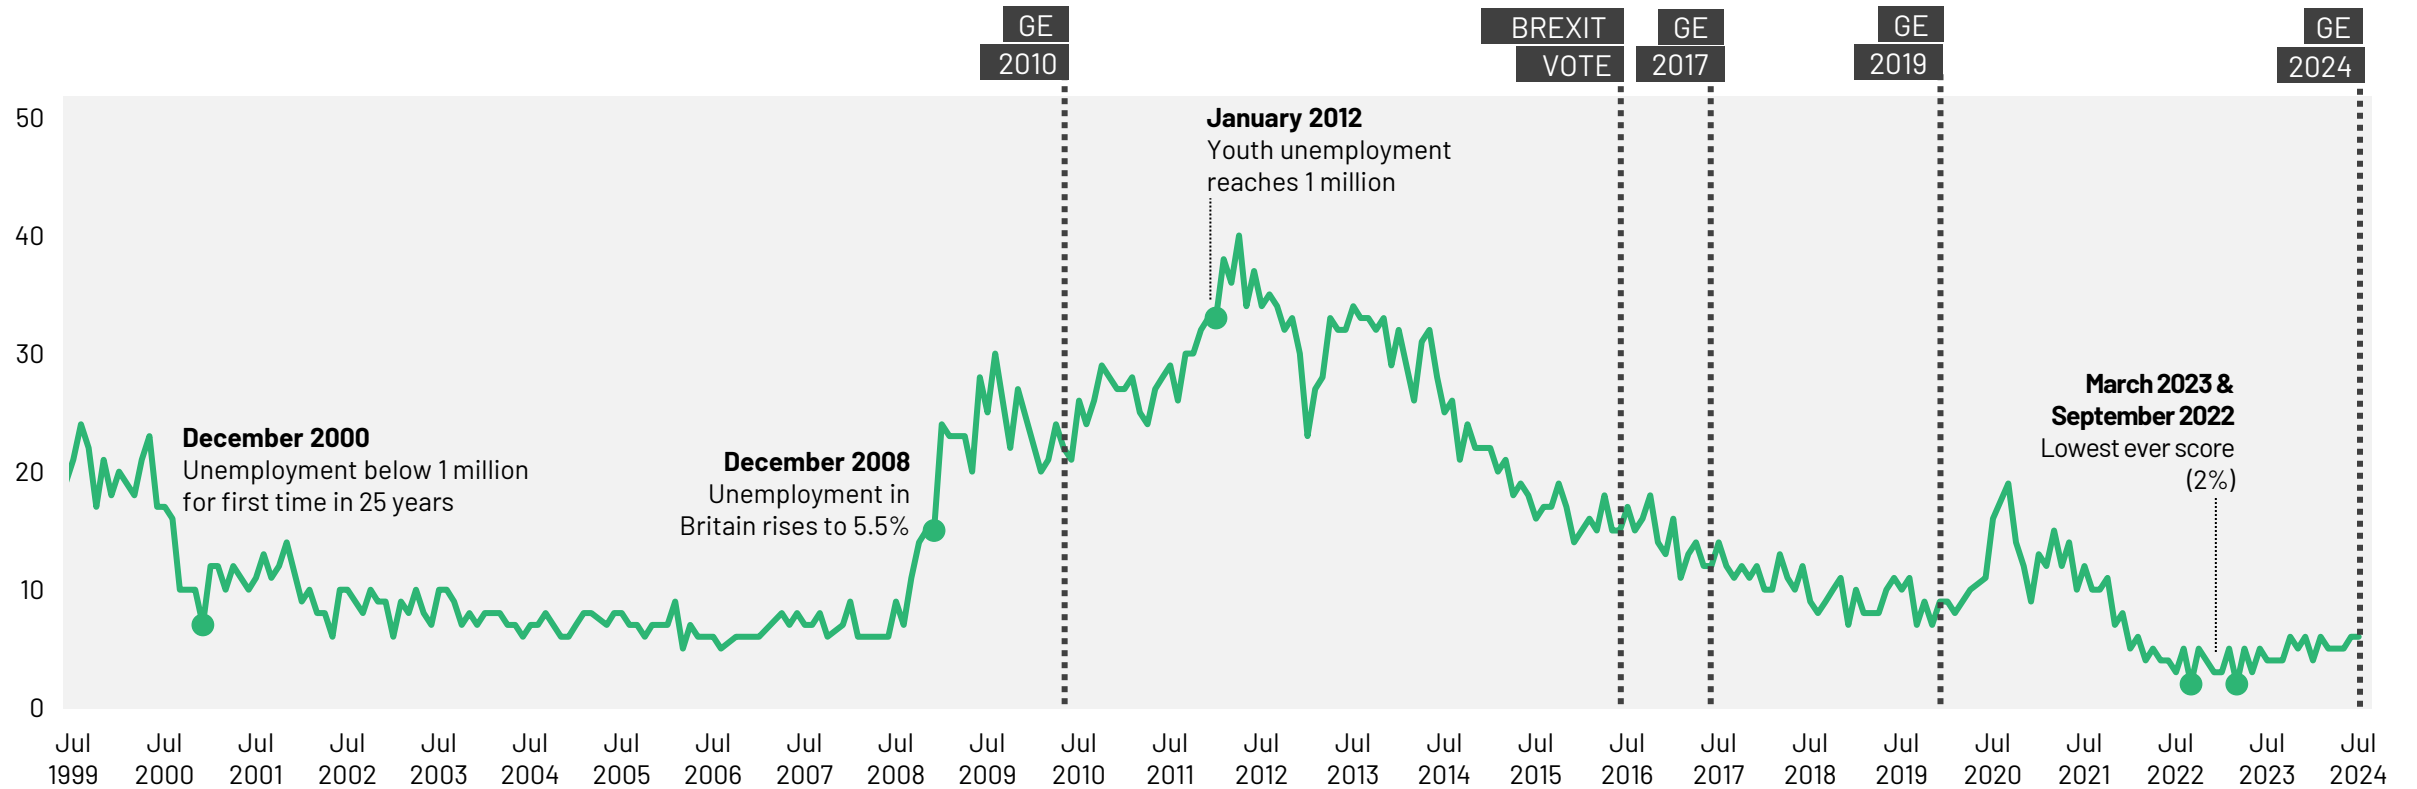

Unemployment / Factory closure / Lack of industry

What do you see as the most/other important issues facing Britain today?

Base: representative sample of c.1,000 British adults age 18+ each month, interviewed face-to-face in home
N.B. April 2020 data onwards is collected by telephone; previous months are face-to-face

Source: Ipsos Issues Index