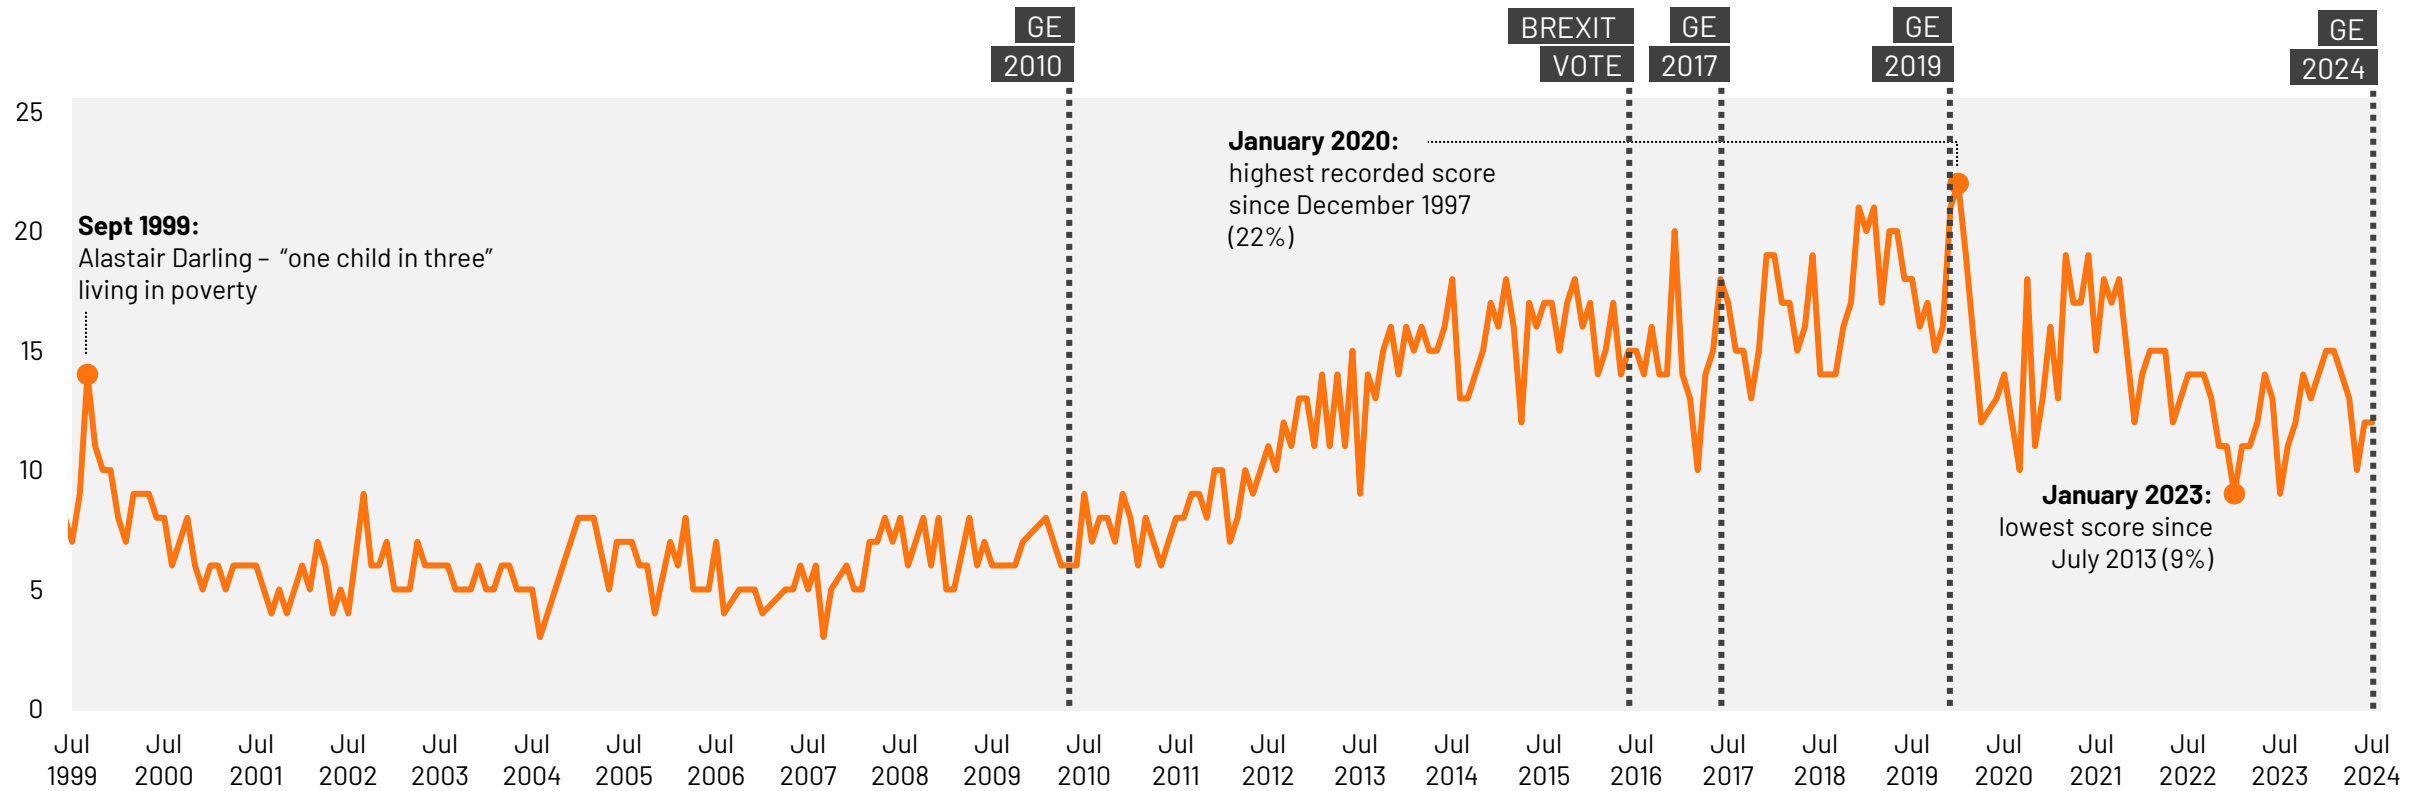

Poverty/Inequality

What do you see as the most/other important issues facing Britain today?

Base: representative sample of c.1,000 British adults age 18+ each month, interviewed face-to-face in home
N.B. April 2020 data onwards is collected by telephone; previous months are face-to-face

Source: Ipsos Issues Index