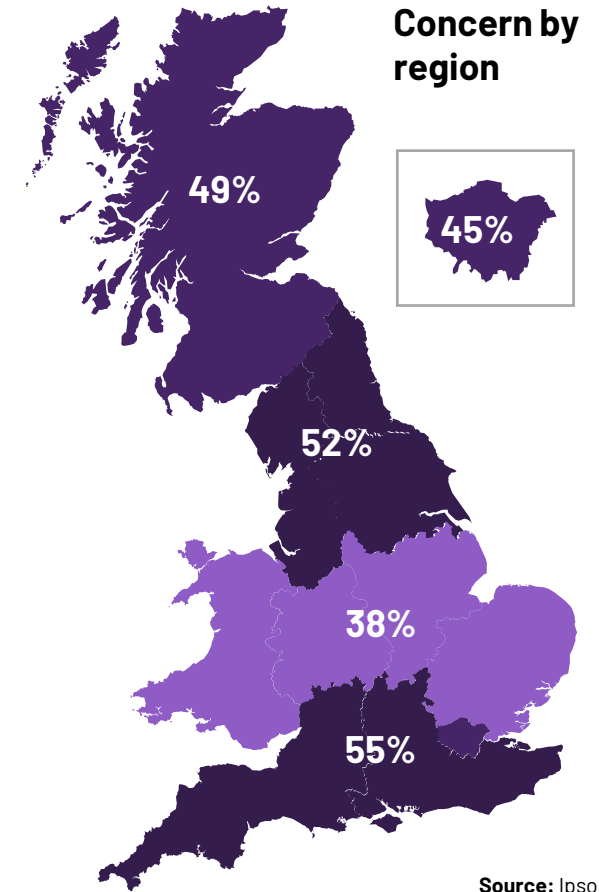

Source: Ipsos Issues Index

Ethnic background

What do you see as the most/other important issues facing Britain today?

Base: 1,009 British adults 18+, 5 - 10 July 2024

Source: Ipsos Issues Index

Age group

What do you see as the most/other important issues facing Britain today?

Base: 1,009 British adults 18+, 5 - 10 July 2024

Source: Ipsos Issues Index

Concern about the NHS by subgroup

What do you see as the most/other important issues facing Britain today?

Base: 1,009 British adults 18+, 5 - 10 July 2024

Source: Ipsos Issues Index

Concern about the economy by subgroup

What do you see as the most/other important issues facing Britain today?

Concern by key demographic groups:

Concern by age:

Base: 1,009 British adults 18+, 5 - 10 July 2024

Source: Ipsos Issues Index

Concern about immigration by subgroup

What do you see as the most/other important issues facing Britain today?

Base: 1,009 British adults 18+, 5 - 10 July 2024

Source: Ipsos Issues Index