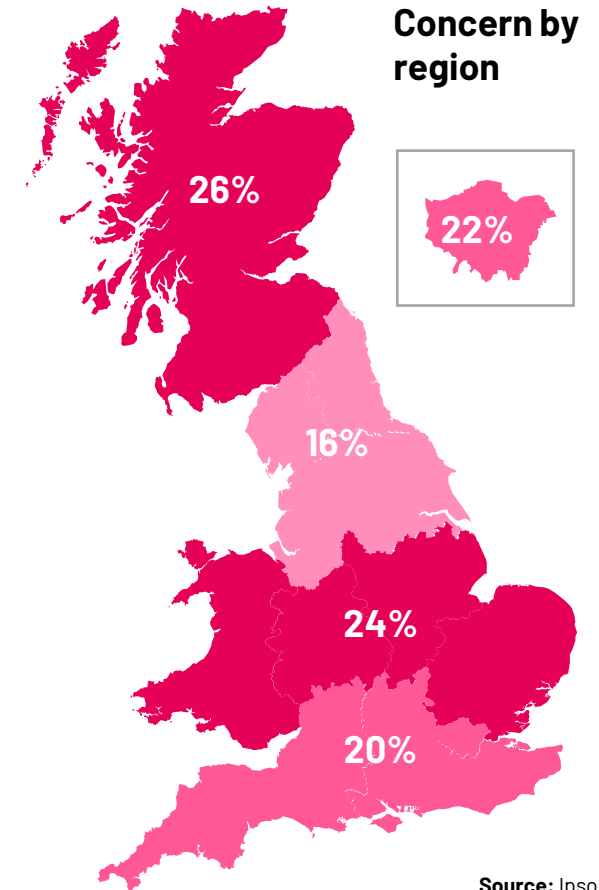

Source: Ipsos Issues Index

Concern about the economy by subgroup

What do you see as the most/other important issues facing Britain today?

Concern by key demographic groups:

Concern by age:

Base: 1,009 British adults 18+, 5 - 10 July 2024

Source: Ipsos Issues Index

Concern about immigration by subgroup

What do you see as the most/other important issues facing Britain today?

Base: 1,009 British adults 18+, 5 - 10 July 2024

Source: Ipsos Issues Index

Concern about inflation/prices by subgroup

What do you see as the most/other important issues facing Britain today?

Concern by key demographic groups:

Concern by age:

Base: 1,009 British adults 18+, 5 - 10 July 2024

Source: Ipsos Issues Index

Top five concerns by IMD quintile

What do you see as the most/other important issues facing Britain today?

Source: Ipsos Issues Index

"IMD" are the Indices of Multiple Deprivation, a measure of multiple deprivation of small areas