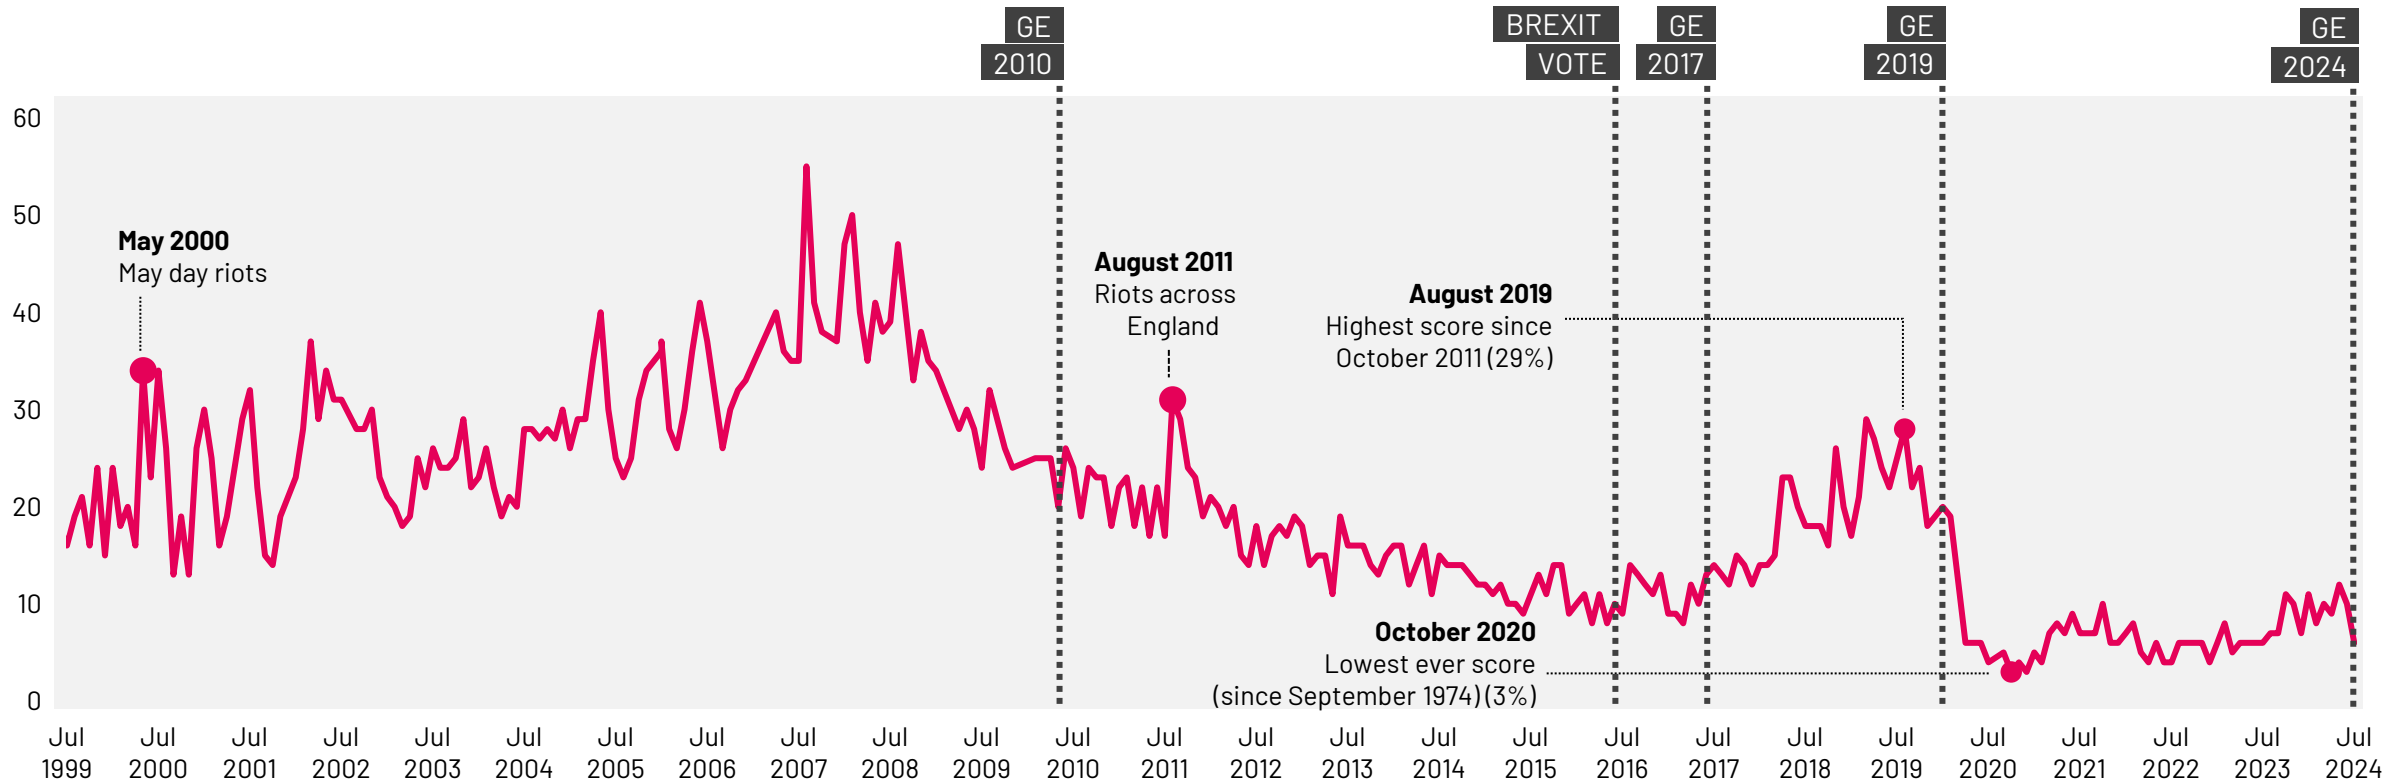

Crime/Law & Order/Violence/Vandalism /ASB

What do you see as the most/other important issues facing Britain today?

Base: representative sample of c.1,000 British adults age 18+ each month, interviewed face-to-face in home
N.B. April 2020 data onwards is collected by telephone; previous months are face-to-face

Source: Ipsos Issues Index