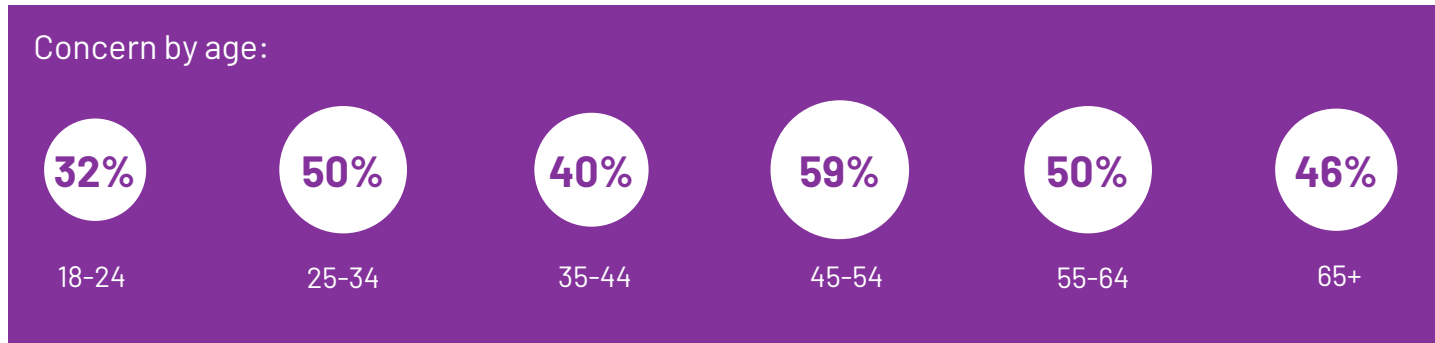

Base: 1,009 British adults 18+, 5 - 10 July 2024

Source: Ipsos Issues Index

Social grade

What do you see as the most/other important issues facing Britain today?

Base: 1,009 British adults 18+, 5 - 10 July 2024

Source: Ipsos Issues Index

Ethnic background

What do you see as the most/other important issues facing Britain today?

Base: 1,009 British adults 18+, 5 - 10 July 2024

Source: Ipsos Issues Index

Age group

What do you see as the most/other important issues facing Britain today?

Base: 1,009 British adults 18+, 5 - 10 July 2024

Source: Ipsos Issues Index

Concern about the NHS by subgroup

What do you see as the most/other important issues facing Britain today?

Base: 1,009 British adults 18+, 5 - 10 July 2024

Source: Ipsos Issues Index

Concern about the economy by subgroup

What do you see as the most/other important issues facing Britain today?

Concern by key demographic groups:

Concern by age:

Base: 1,009 British adults 18+, 5 - 10 July 2024