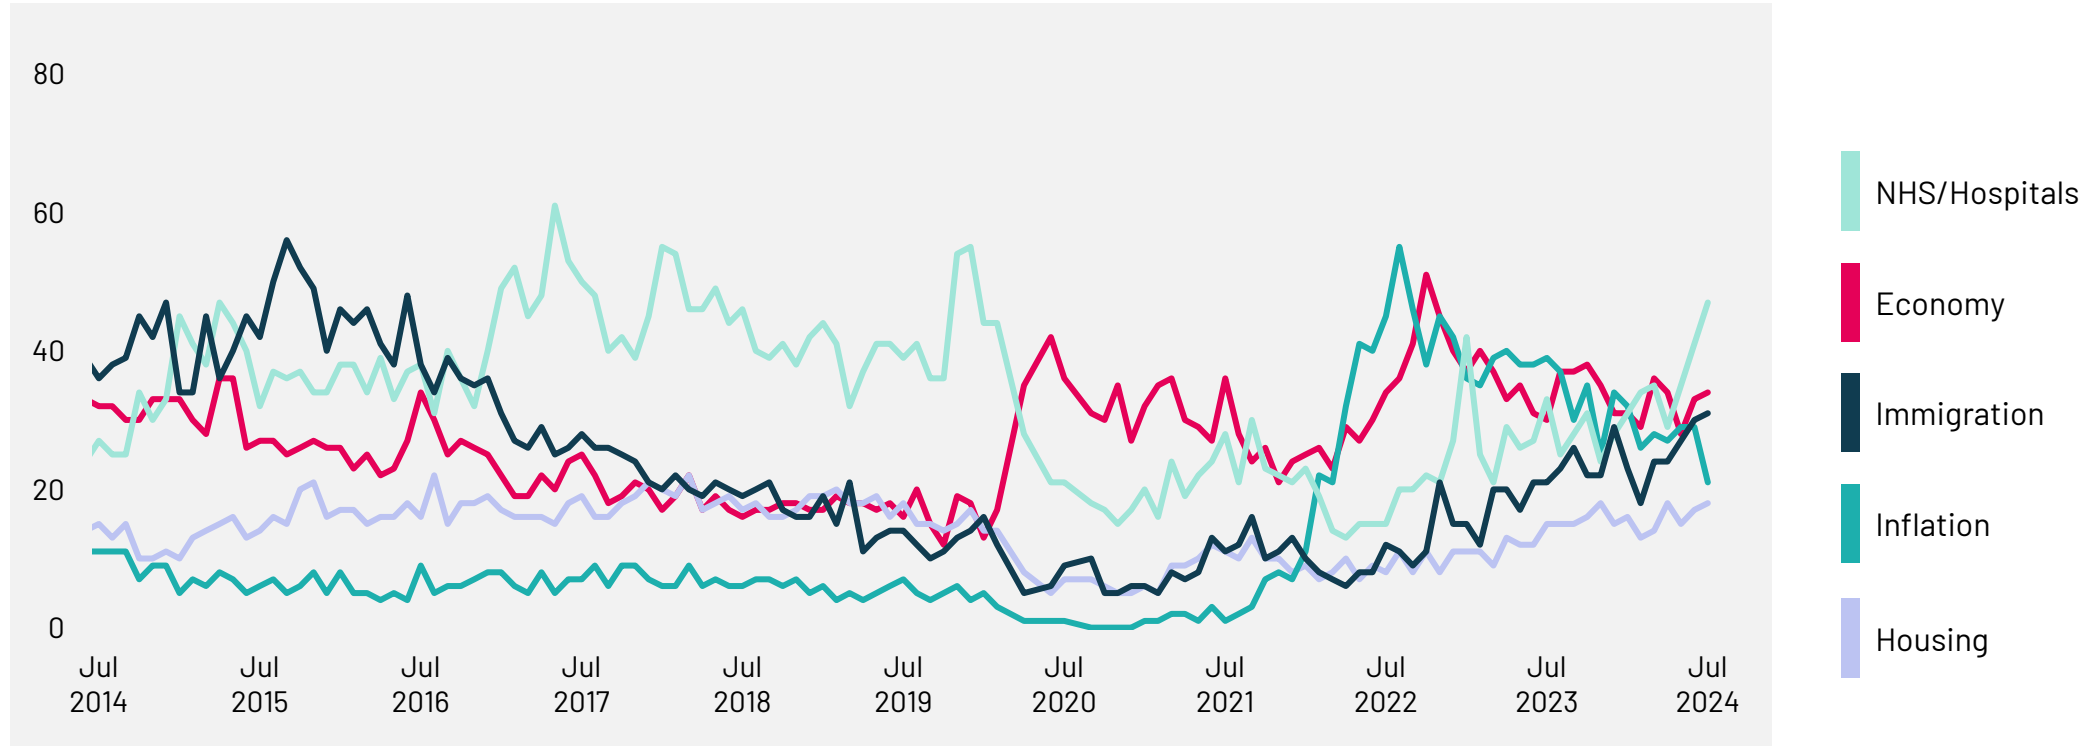

Ipsos Issues Index

July 2024

July 2024

What do you see as the most/other important issues facing Britain today?

	Top mentions %	Change since June:	
		%	Position
NHS/Hospitals/Healthcare	47%	+6	—
Economy	34%	+1	—
Immigration/Immigrants	31%	+1	—
Inflation/Prices	21%	-8	—
Housing	18%	+1	—
Education/Schools	16%	-	—
Poverty/Inequality	12%	-	—
Defence/Foreign affairs/International terrorism	9%	-3	-1 ▼
Lack of faith in politics/politicians/government	9%	-3	-1 ▼
Pollution/Environment/Climate Change	9%	-	+3 ▲

Base: 1,009 British adults 18+, 5 - 10 July 2024

July 2024

What do you see as the most/other important issues facing Britain today?

Base: 1,009 British adults 18+, 5 - 10 July 2024

Source: Ipsos Issues Index

Top five concerns for July 2024: trend data

What do you see as the most/other important issues facing Britain today?

Base: representative sample of c.1,000 British adults age 18+ each month, interviewed face-to-face in home
N.B. April 2020 data onwards is collected by telephone; previous months are face-to-face

Source: Ipsos Issues Index

NHS/Hospitals/Healthcare

What do you see as the most/other important issues facing Britain today?

Base: representative sample of c.1,000 British adults age 18+ each month, interviewed face-to-face in home
N.B. April 2020 data onwards is collected by telephone; previous months are face-to-face