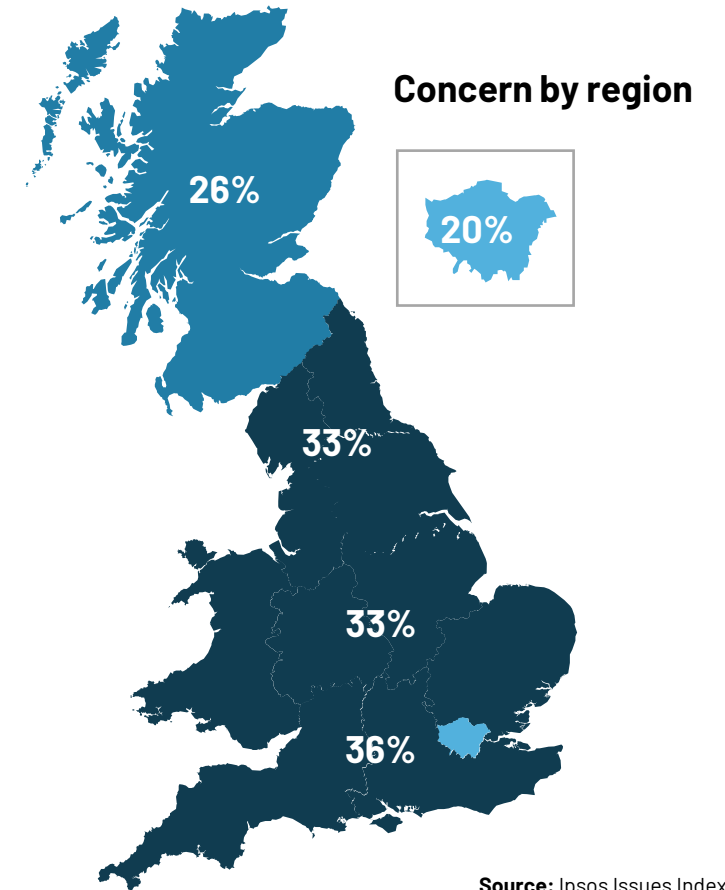

Source: Ipsos Issues Index

Ethnic background

What do you see as the most/other important issues facing Britain today?

Base: 1,009 British adults 18+, 5 - 10 July 2024

Source: Ipsos Issues Index

Age group

What do you see as the most/other important issues facing Britain today?

Base: 1,009 British adults 18+, 5 - 10 July 2024

Source: Ipsos Issues Index

Concern about the NHS by subgroup

What do you see as the most/other important issues facing Britain today?

Base: 1,009 British adults 18+, 5 - 10 July 2024

Source: Ipsos Issues Index

Concern about the economy by subgroup

What do you see as the most/other important issues facing Britain today?

Concern by key demographic groups:

Concern by age:

Base: 1,009 British adults 18+, 5 - 10 July 2024

Source: Ipsos Issues Index

Concern about immigration by subgroup

What do you see as the most/other important issues facing Britain today?

Base: 1,009 British adults 18+, 5 - 10 July 2024

Source: Ipsos Issues Index