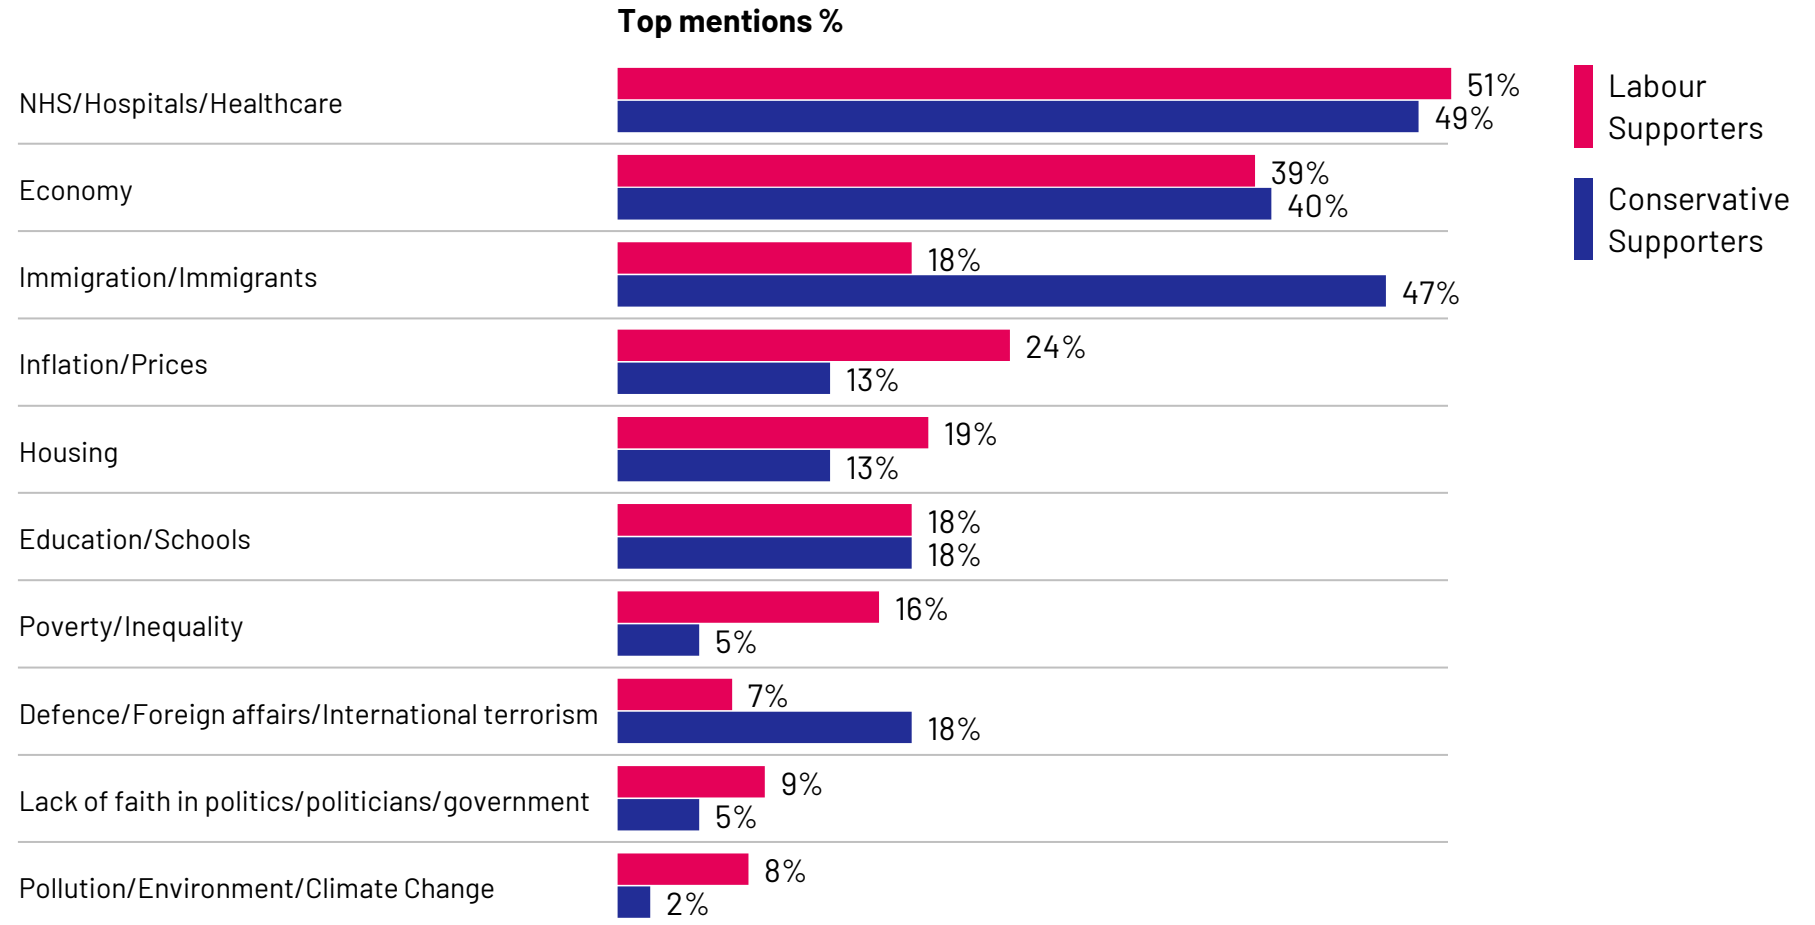

Source: Ipsos Issues Index

Education/Schools

What do you see as the most/other important issues facing Britain today?

Base: representative sample of c.1,000 British adults age 18+ each month, interviewed face-to-face in home
 N.B. April 2020 data onwards is collected by telephone; previous months are face-to-face

Source: Ipsos Issues Index

Crime/Law & Order/Violence/Vandalism /ASB

What do you see as the most/other important issues facing Britain today?

Base: representative sample of c.1,000 British adults age 18+ each month, interviewed face-to-face in home
 N.B. April 2020 data onwards is collected by telephone; previous months are face-to-face

Source: Ipsos Issues Index

Party support

What do you see as the most/other important issues facing Britain today?

Base: 1,009 British adults 18+, 5 - 10 July 2024

Source: Ipsos Issues Index

Men and women

What do you see as the most/other important issues facing Britain today?