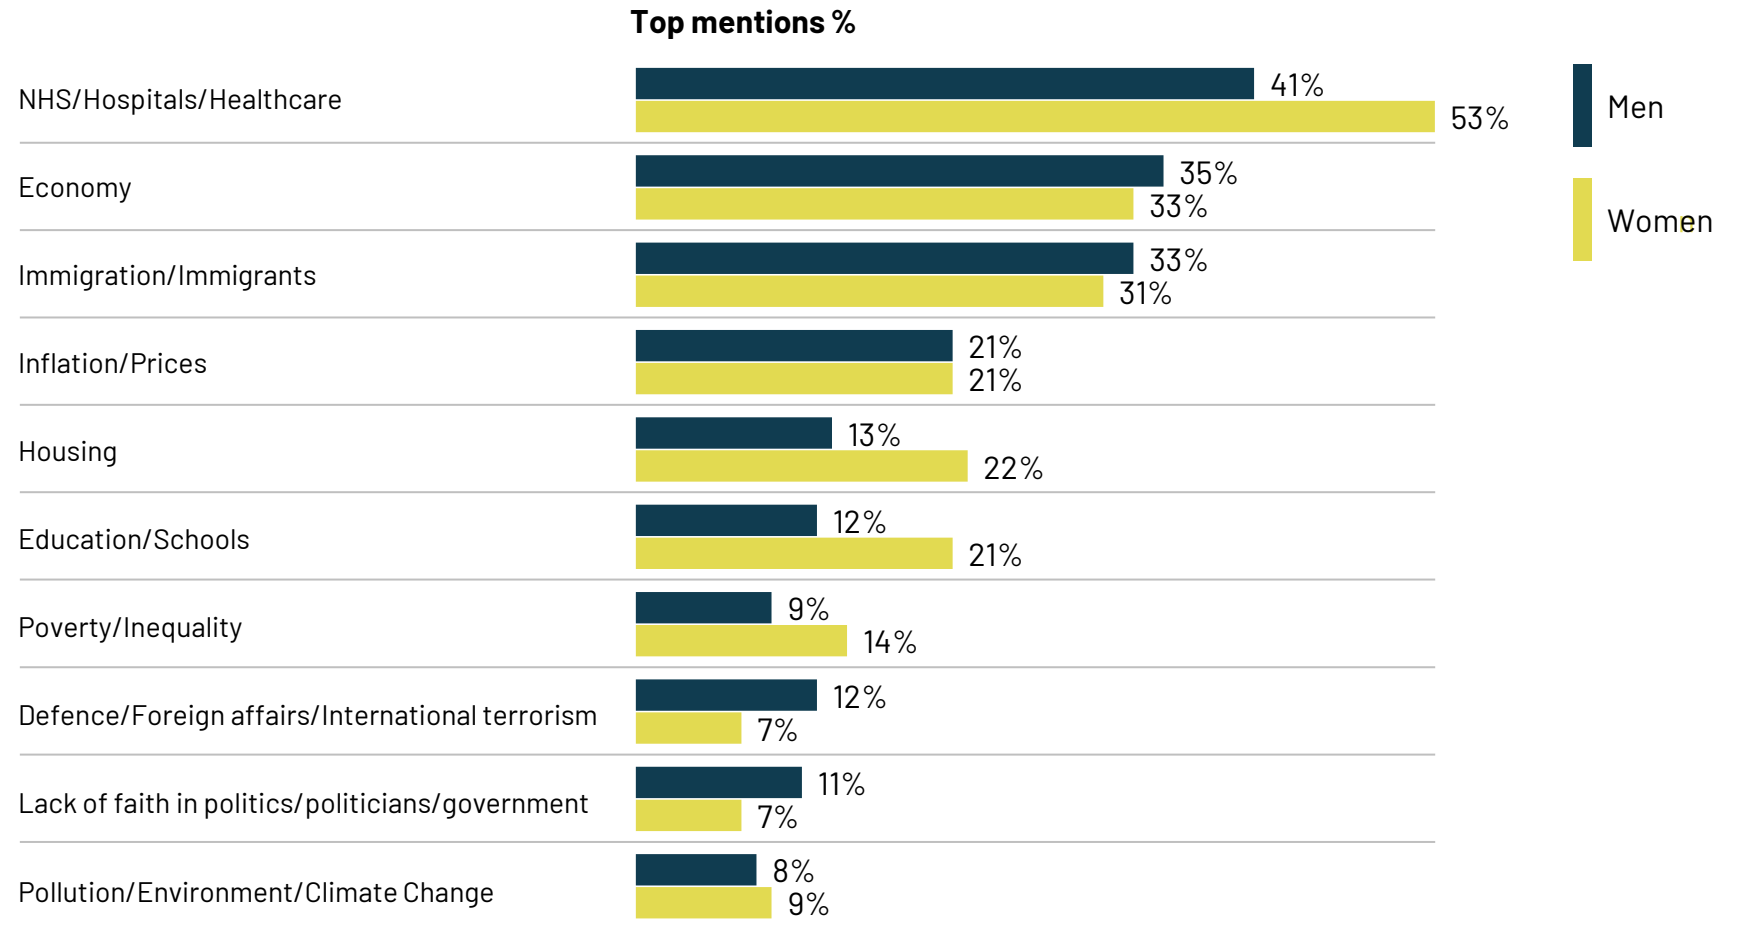

Source: Ipsos Issues Index

Crime/Law & Order/Violence/Vandalism /ASB

What do you see as the most/other important issues facing Britain today?

Base: representative sample of c.1,000 British adults age 18+ each month, interviewed face-to-face in home
 N.B. April 2020 data onwards is collected by telephone; previous months are face-to-face

Source: Ipsos Issues Index

Party support

What do you see as the most/other important issues facing Britain today?

Base: 1,009 British adults 18+, 5 - 10 July 2024

Source: Ipsos Issues Index

Men and women

What do you see as the most/other important issues facing Britain today?

Base: 1,009 British adults 18+, 5 - 10 July 2024

Source: Ipsos Issues Index

Social grade

What do you see as the most/other important issues facing Britain today?

Base: 1,009 British adults 18+, 5 - 10 July 2024