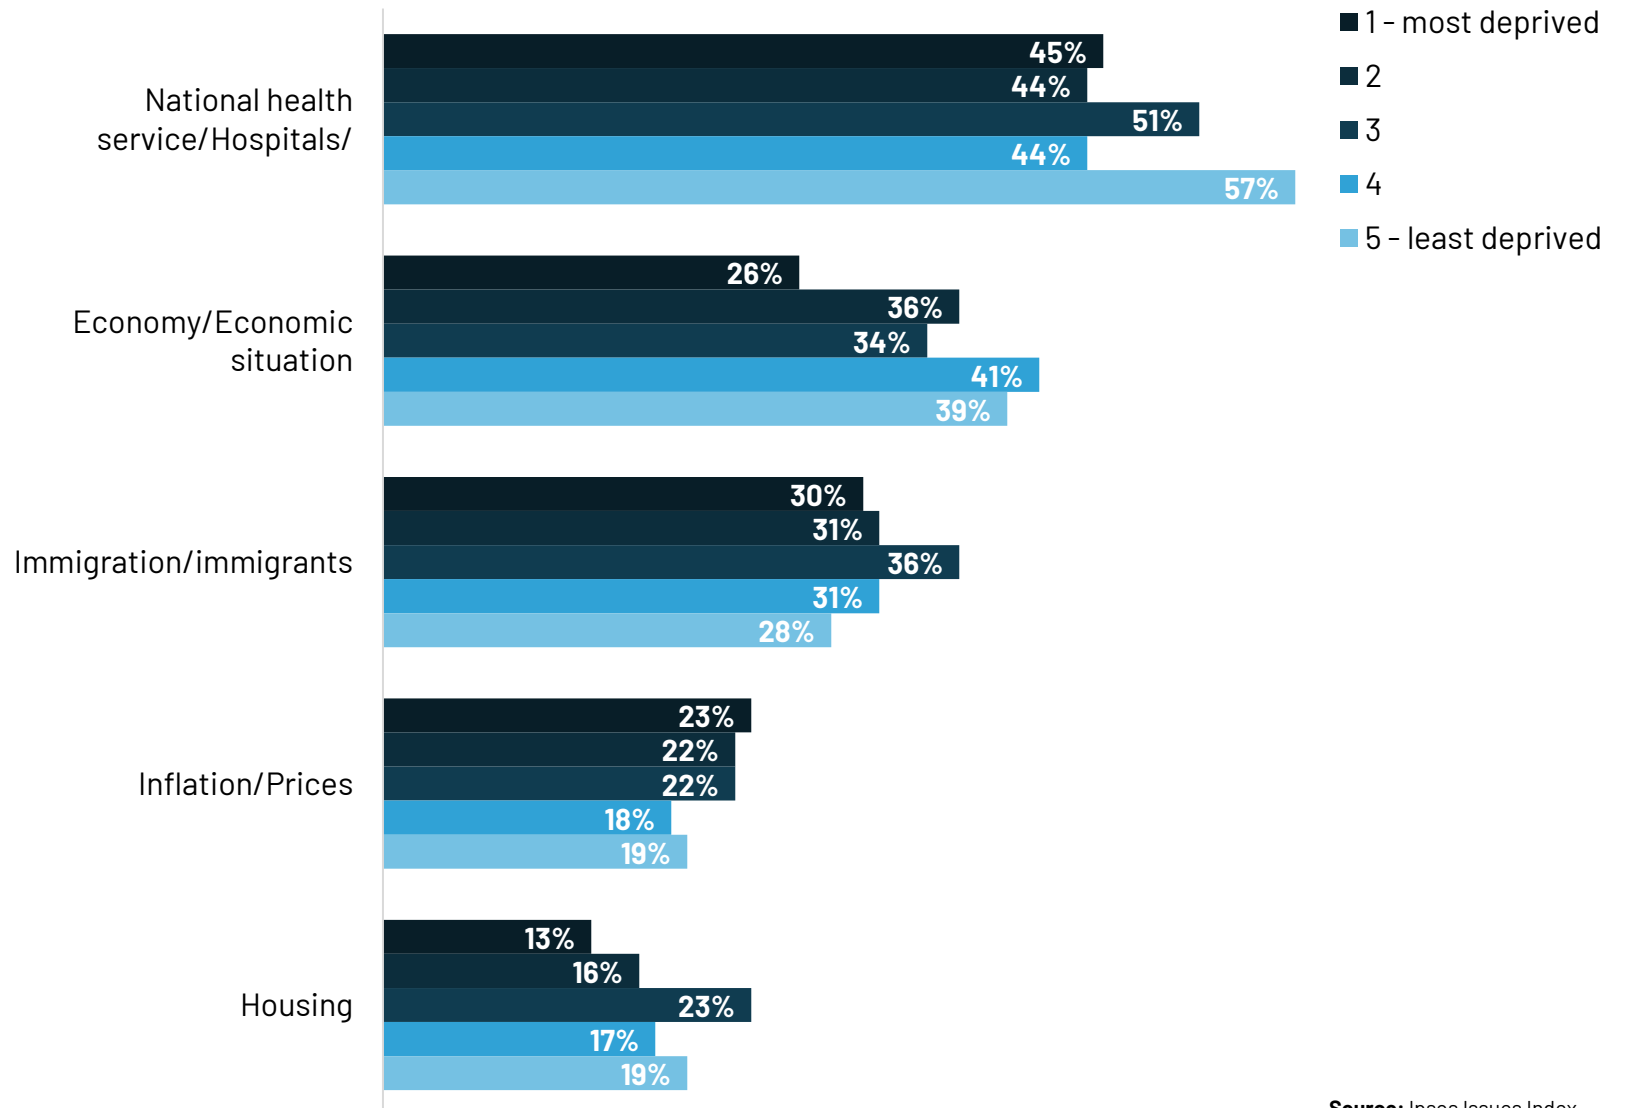

Source: Ipsos Issues Index

Concern about the economy by subgroup

What do you see as the most/other important issues facing Britain today?

Concern by key demographic groups:

Concern by age:

Base: 1,009 British adults 18+, 5 - 10 July 2024

Source: Ipsos Issues Index

Concern about immigration by subgroup

What do you see as the most/other important issues facing Britain today?

Base: 1,009 British adults 18+, 5 - 10 July 2024

Source: Ipsos Issues Index

Concern about inflation/prices by subgroup

What do you see as the most/other important issues facing Britain today?

Concern by key demographic groups:

Concern by age:

Base: 1,009 British adults 18+, 5 - 10 July 2024

Source: Ipsos Issues Index

Top five concerns by IMD quintile

What do you see as the most/other important issues facing Britain today?

Source: Ipsos Issues Index

"IMD" are the Indices of Multiple Deprivation, a measure of multiple deprivation of small areas