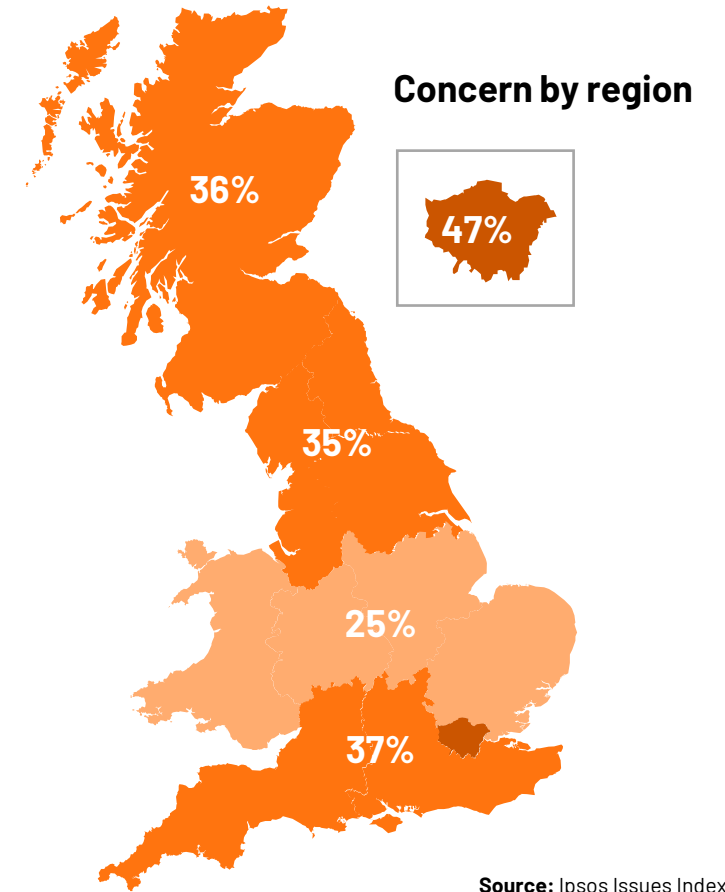

Source: Ipsos Issues Index

Ethnic background

What do you see as the most/other important issues facing Britain today?

Base: 1,009 British adults 18+, 5 - 10 July 2024

Source: Ipsos Issues Index

Age group

What do you see as the most/other important issues facing Britain today?

Base: 1,009 British adults 18+, 5 - 10 July 2024

Source: Ipsos Issues Index

Concern about the NHS by subgroup

What do you see as the most/other important issues facing Britain today?

Base: 1,009 British adults 18+, 5 - 10 July 2024

Source: Ipsos Issues Index

Concern about the economy by subgroup

What do you see as the most/other important issues facing Britain today?

Concern by key demographic groups:

Concern by age:

Base: 1,009 British adults 18+, 5 - 10 July 2024

Source: Ipsos Issues Index

Concern about immigration by subgroup

What do you see as the most/other important issues facing Britain today?

Base: 1,009 British adults 18+, 5 - 10 July 2024

Source: Ipsos Issues Index