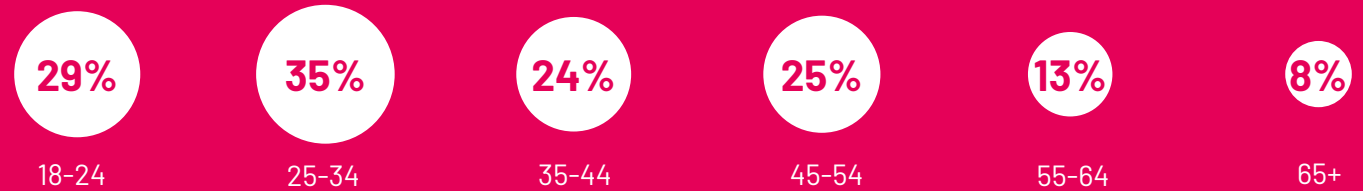

Source: Ipsos Issues Index

Concern about the economy by subgroup

What do you see as the most/other important issues facing Britain today?

Concern by key demographic groups:

Concern by age:

Base: 1,009 British adults 18+, 5 - 10 July 2024

Source: Ipsos Issues Index

Concern about immigration by subgroup

What do you see as the most/other important issues facing Britain today?

Base: 1,009 British adults 18+, 5 - 10 July 2024

Source: Ipsos Issues Index

Concern about inflation/prices by subgroup

What do you see as the most/other important issues facing Britain today?

Concern by key demographic groups:

Concern by age:

Base: 1,009 British adults 18+, 5 - 10 July 2024