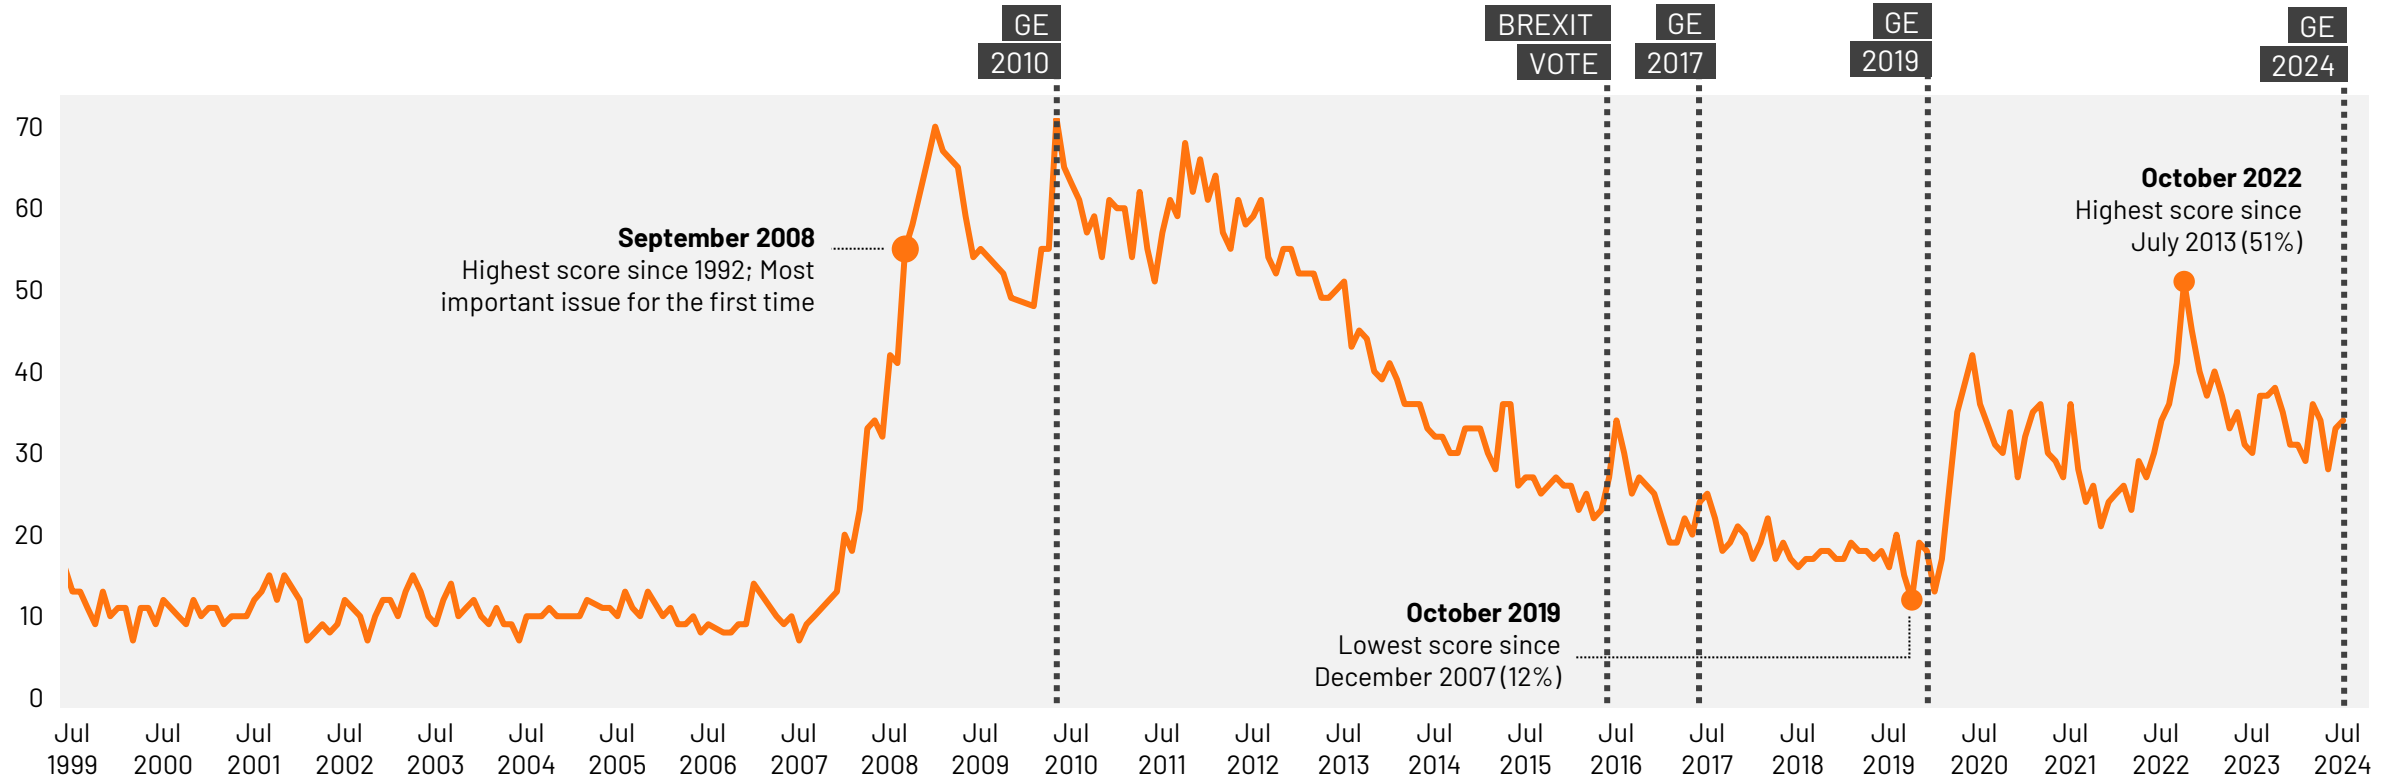

Economy / Economic situation

What do you see as the most/other important issues facing Britain today?

Base: representative sample of c.1,000 British adults age 18+ each month, interviewed face-to-face in home
N.B. April 2020 data onwards is collected by telephone; previous months are face-to-face

Source: Ipsos Issues Index