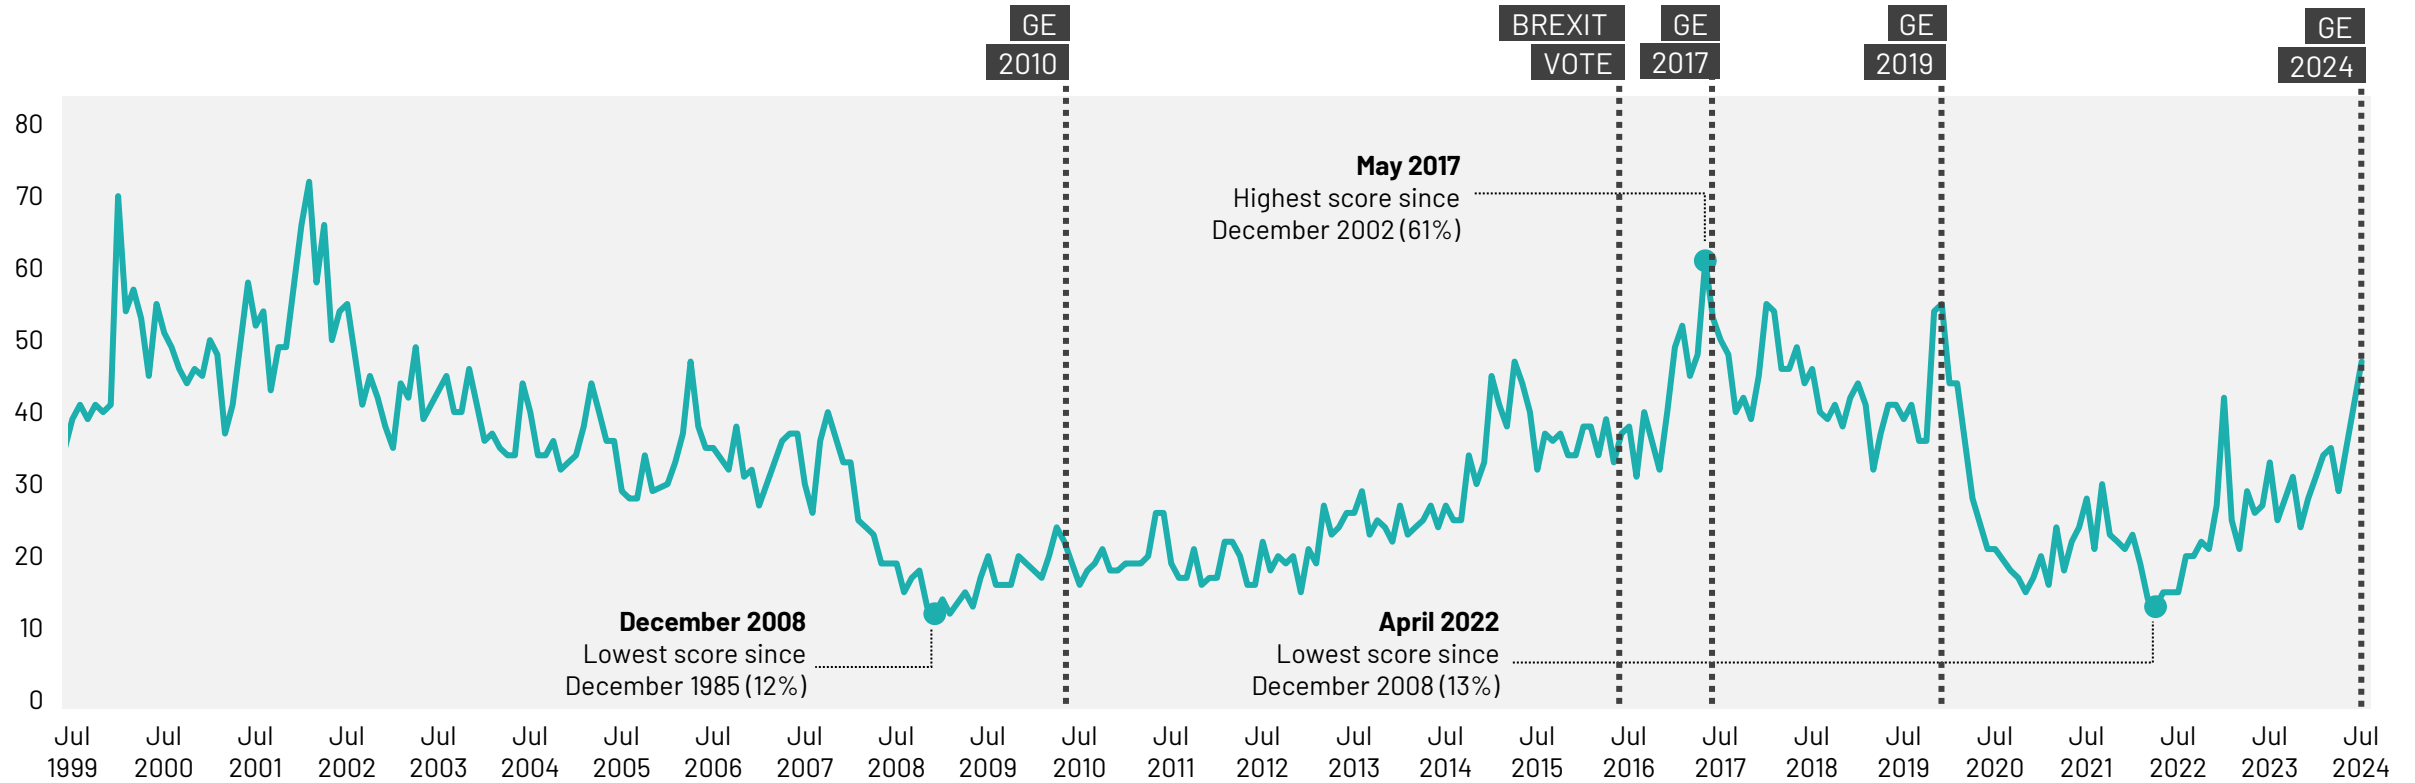

NHS/Hospitals/Healthcare

What do you see as the most/other important issues facing Britain today?

Base: representative sample of c.1,000 British adults age 18+ each month, interviewed face-to-face in home
N.B. April 2020 data onwards is collected by telephone; previous months are face-to-face

Source: Ipsos Issues Index