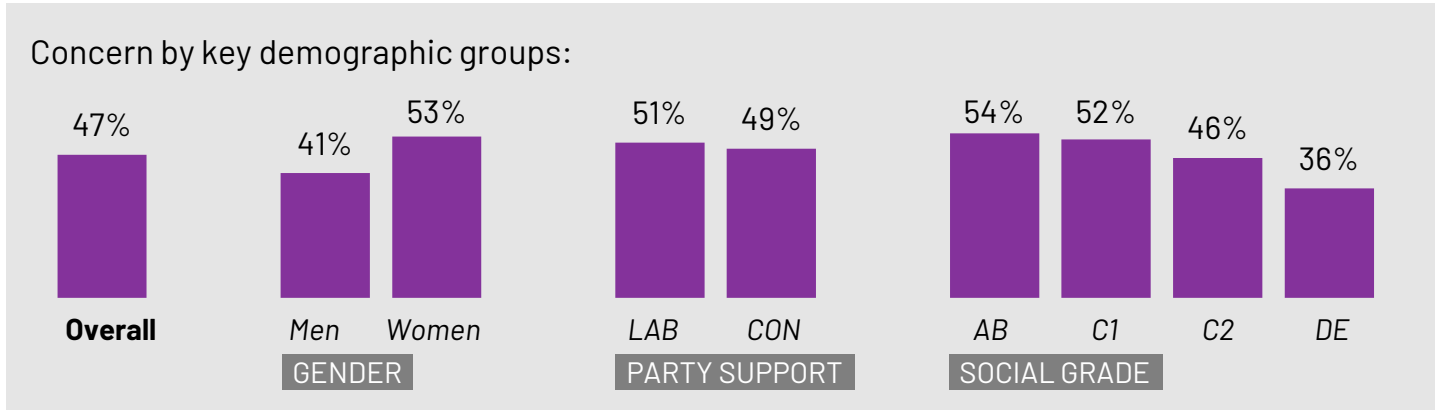

Base: 1,009 British adults 18+, 5 - 10 July 2024

Source: Ipsos Issues Index

Social grade

What do you see as the most/other important issues facing Britain today?

Base: 1,009 British adults 18+, 5 - 10 July 2024

Source: Ipsos Issues Index

Ethnic background

What do you see as the most/other important issues facing Britain today?

Base: 1,009 British adults 18+, 5 - 10 July 2024

Source: Ipsos Issues Index

Age group

What do you see as the most/other important issues facing Britain today?

Base: 1,009 British adults 18+, 5 - 10 July 2024

Source: Ipsos Issues Index

Concern about the NHS by subgroup

What do you see as the most/other important issues facing Britain today?

Base: 1,009 British adults 18+, 5 - 10 July 2024

Source: Ipsos Issues Index

Concern about the economy by subgroup

What do you see as the most/other important issues facing Britain today?

Concern by key demographic groups:

Concern by age:

Base: 1,009 British adults 18+, 5 - 10 July 2024