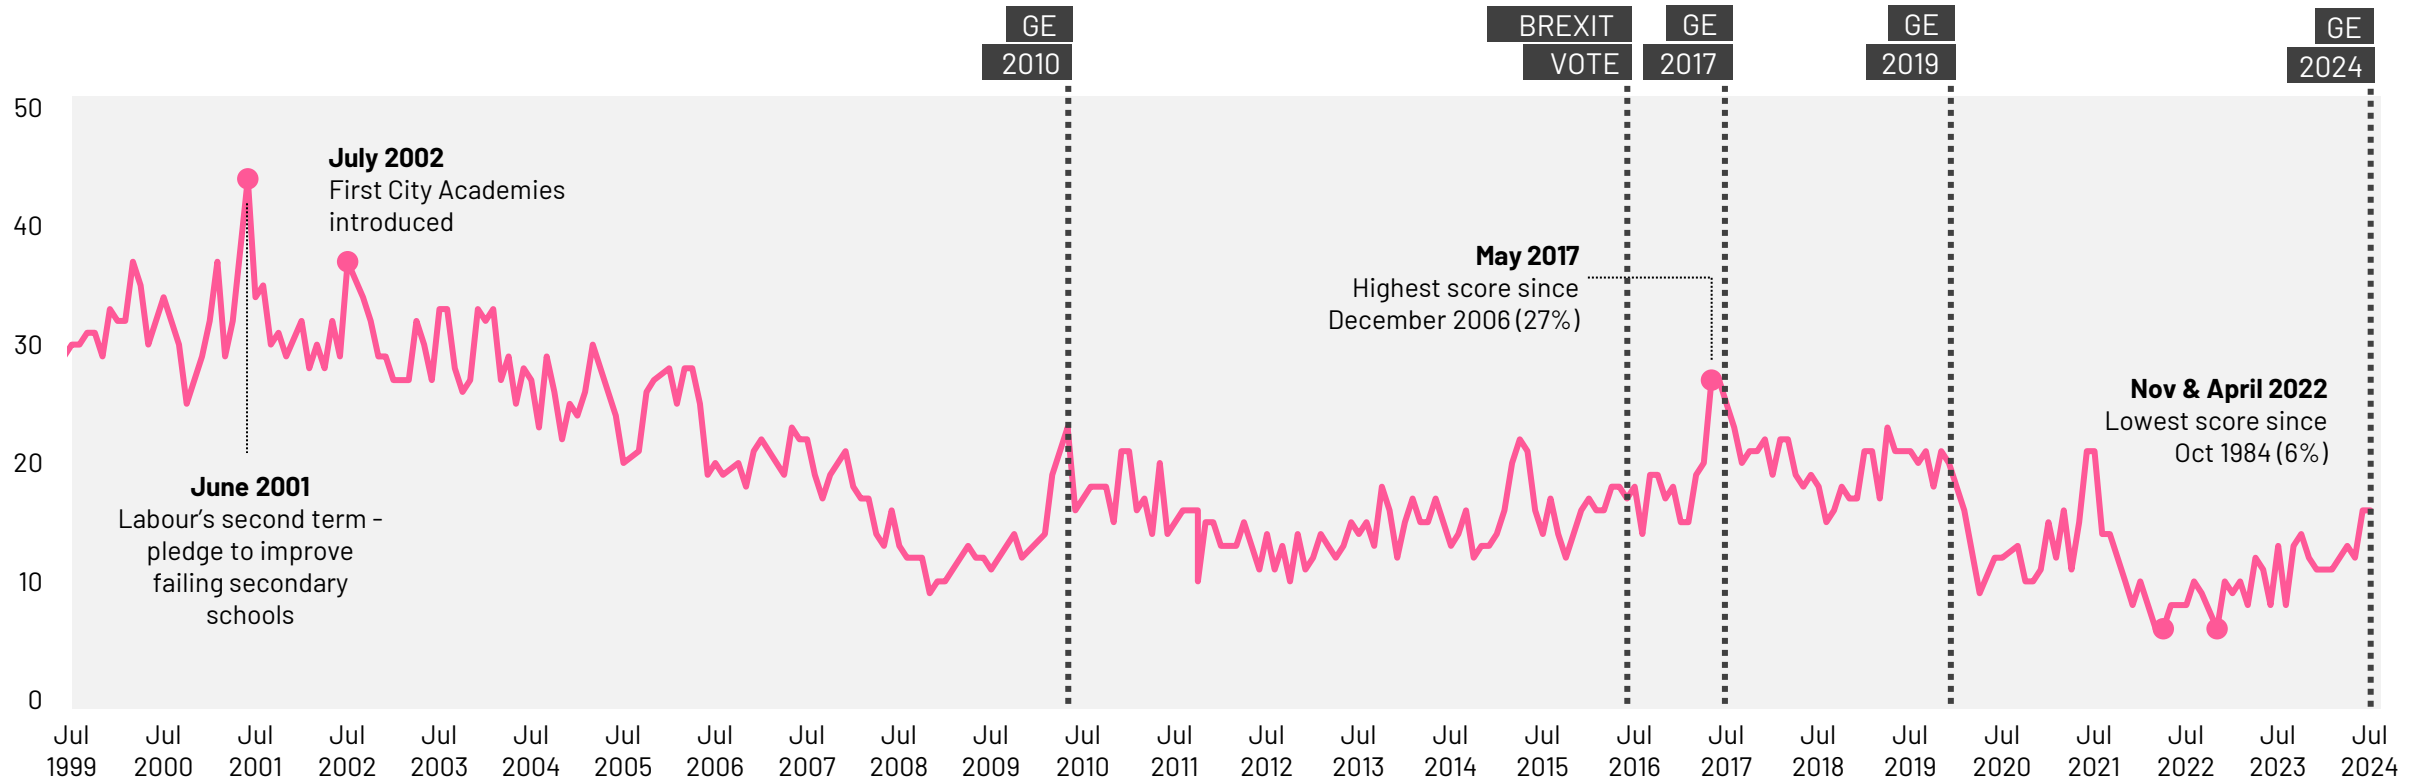

Education/Schools

What do you see as the most/other important issues facing Britain today?

Base: representative sample of c.1,000 British adults age 18+ each month, interviewed face-to-face in home
N.B. April 2020 data onwards is collected by telephone; previous months are face-to-face

Source: Ipsos Issues Index