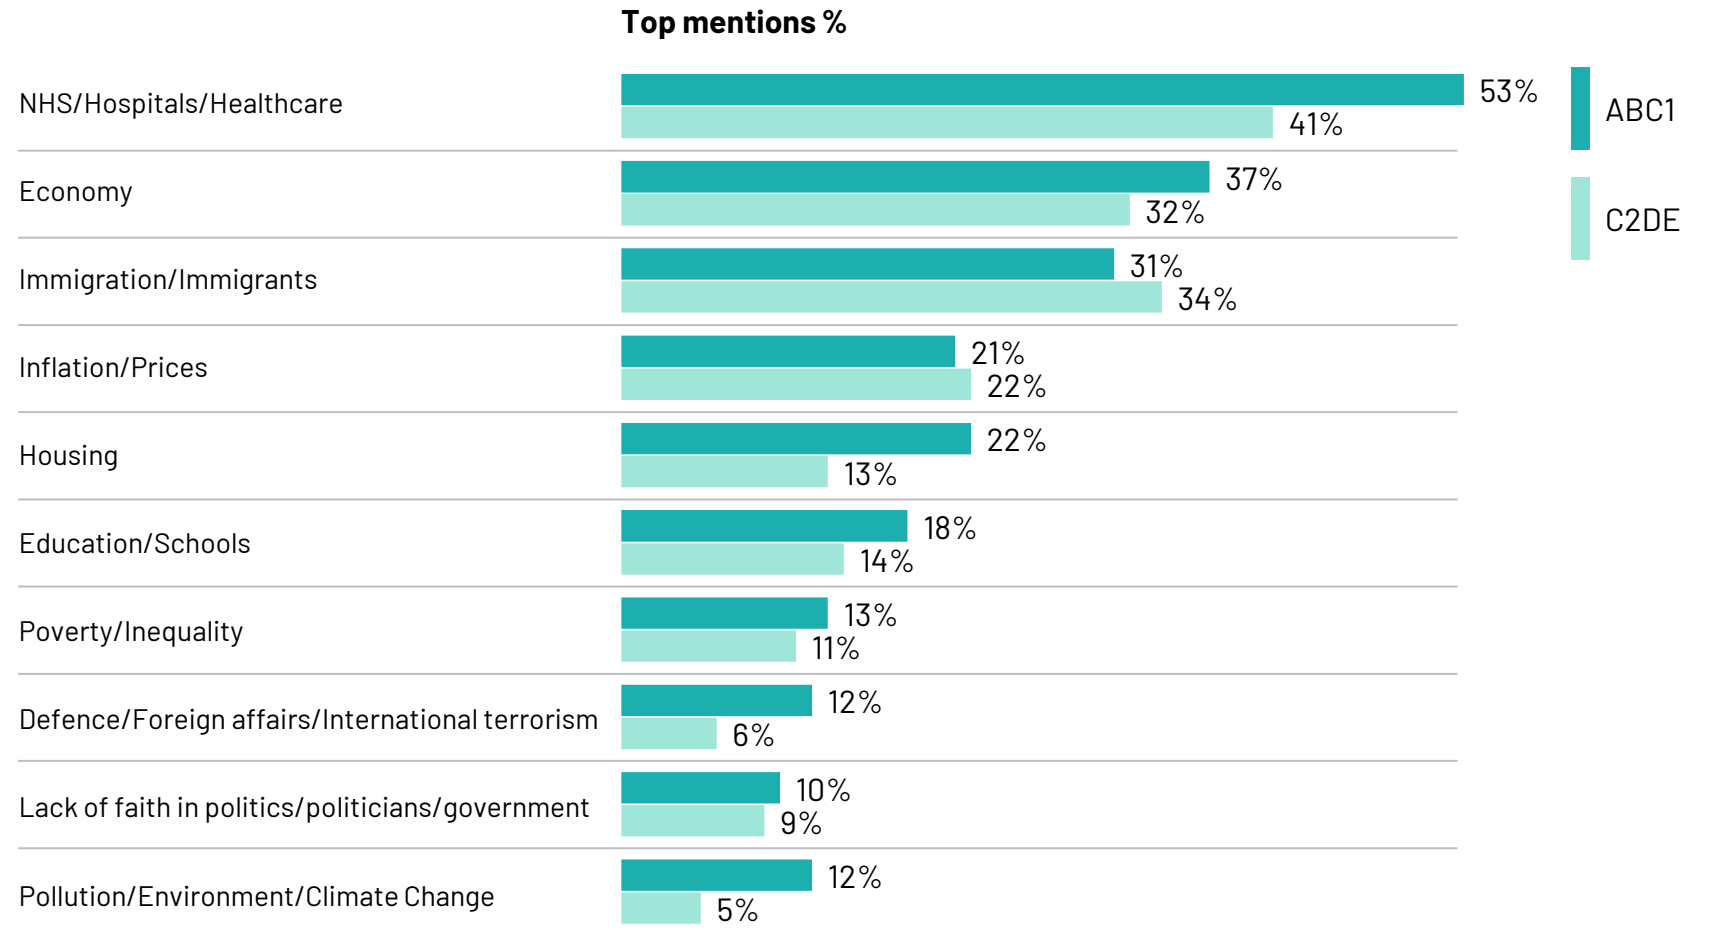

Source: Ipsos Issues Index

Crime/Law & Order/Violence/Vandalism /ASB

What do you see as the most/other important issues facing Britain today?

Base: representative sample of c.1,000 British adults age 18+ each month, interviewed face-to-face in home
 N.B. April 2020 data onwards is collected by telephone; previous months are face-to-face

Source: Ipsos Issues Index

Party support

What do you see as the most/other important issues facing Britain today?

Base: 1,009 British adults 18+, 5 - 10 July 2024

Source: Ipsos Issues Index

Men and women

What do you see as the most/other important issues facing Britain today?

Base: 1,009 British adults 18+, 5 - 10 July 2024

Source: Ipsos Issues Index

Social grade

What do you see as the most/other important issues facing Britain today?

Base: 1,009 British adults 18+, 5 - 10 July 2024