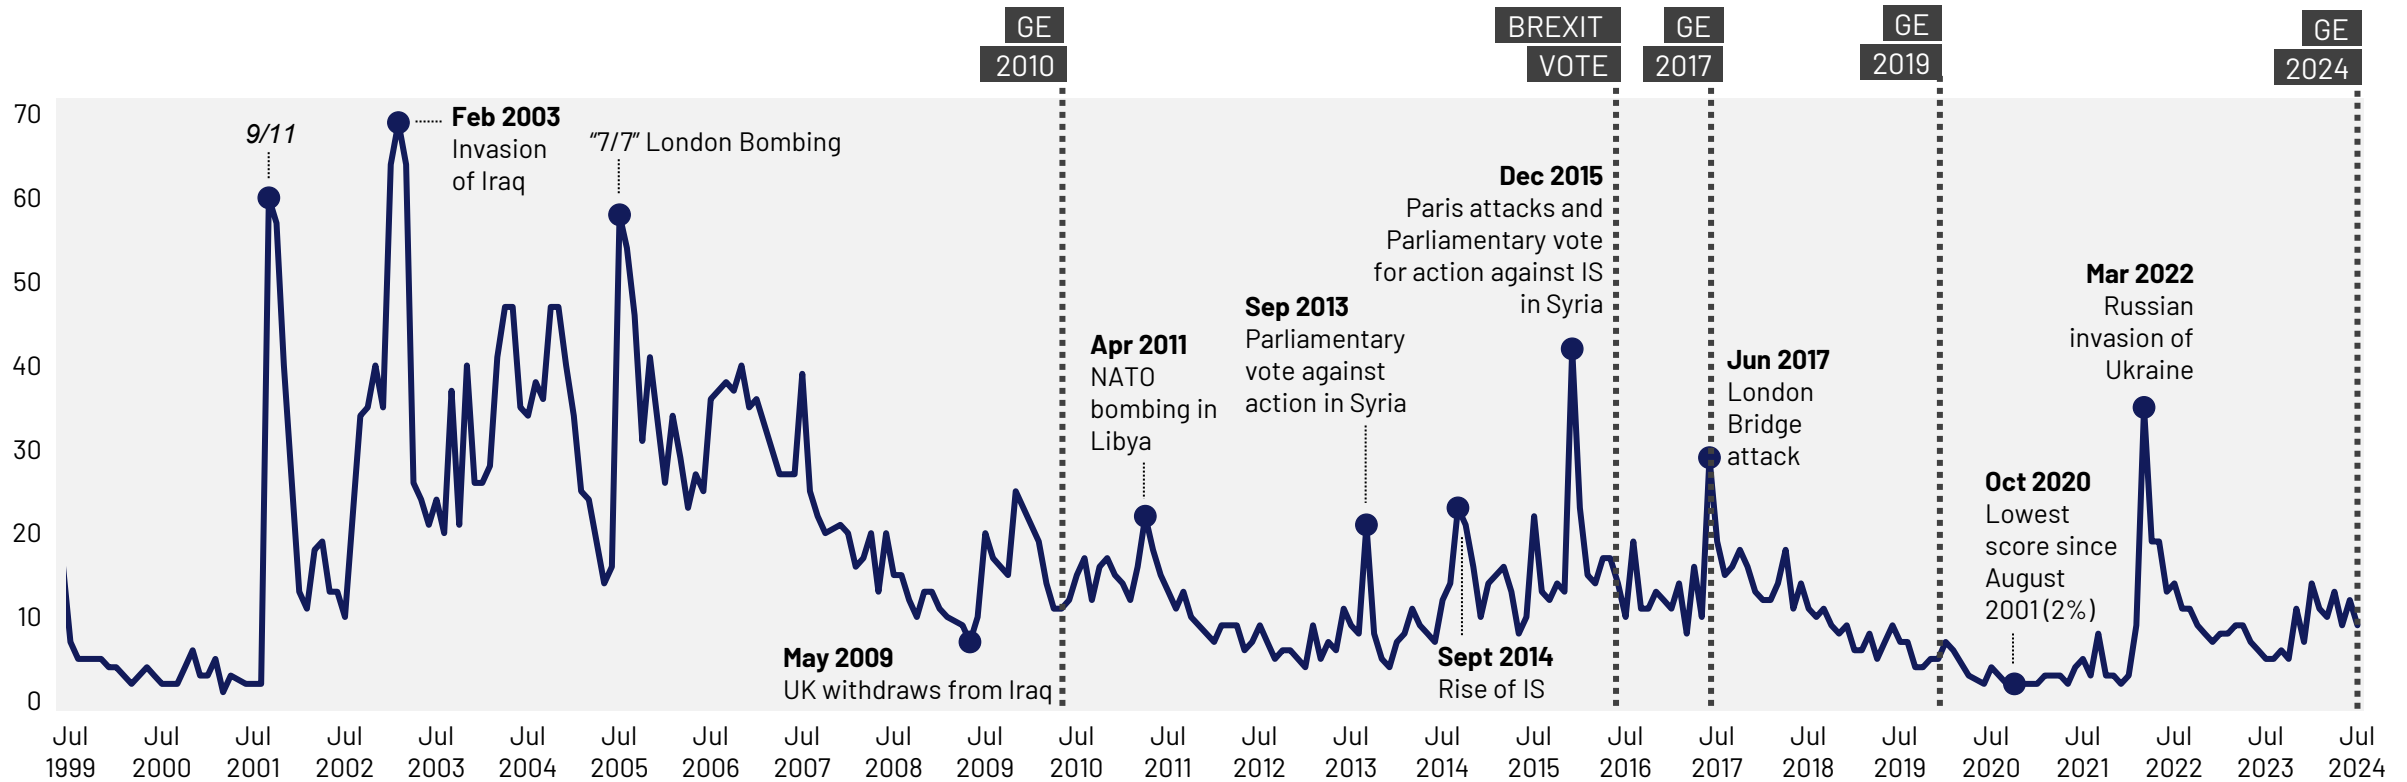

Defence/Foreign Affairs /International Terrorism

What do you see as the most/other important issues facing Britain today?

Base: representative sample of c.1,000 British adults age 18+ each month, interviewed face-to-face in home
N.B. April 2020 data onwards is collected by telephone; previous months are face-to-face

Source: Ipsos Issues Index