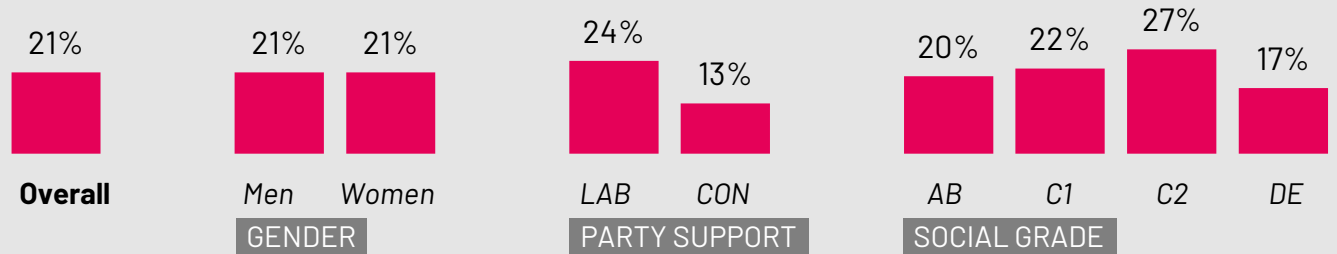

Source: Ipsos Issues Index

Concern about the economy by subgroup

What do you see as the most/other important issues facing Britain today?

Concern by key demographic groups:

Concern by age:

Base: 1,009 British adults 18+, 5 - 10 July 2024

Source: Ipsos Issues Index

Concern about immigration by subgroup

What do you see as the most/other important issues facing Britain today?

Base: 1,009 British adults 18+, 5 - 10 July 2024

Source: Ipsos Issues Index

Concern about inflation/prices by subgroup

What do you see as the most/other important issues facing Britain today?

Concern by key demographic groups:

Concern by age:

Base: 1,009 British adults 18+, 5 - 10 July 2024