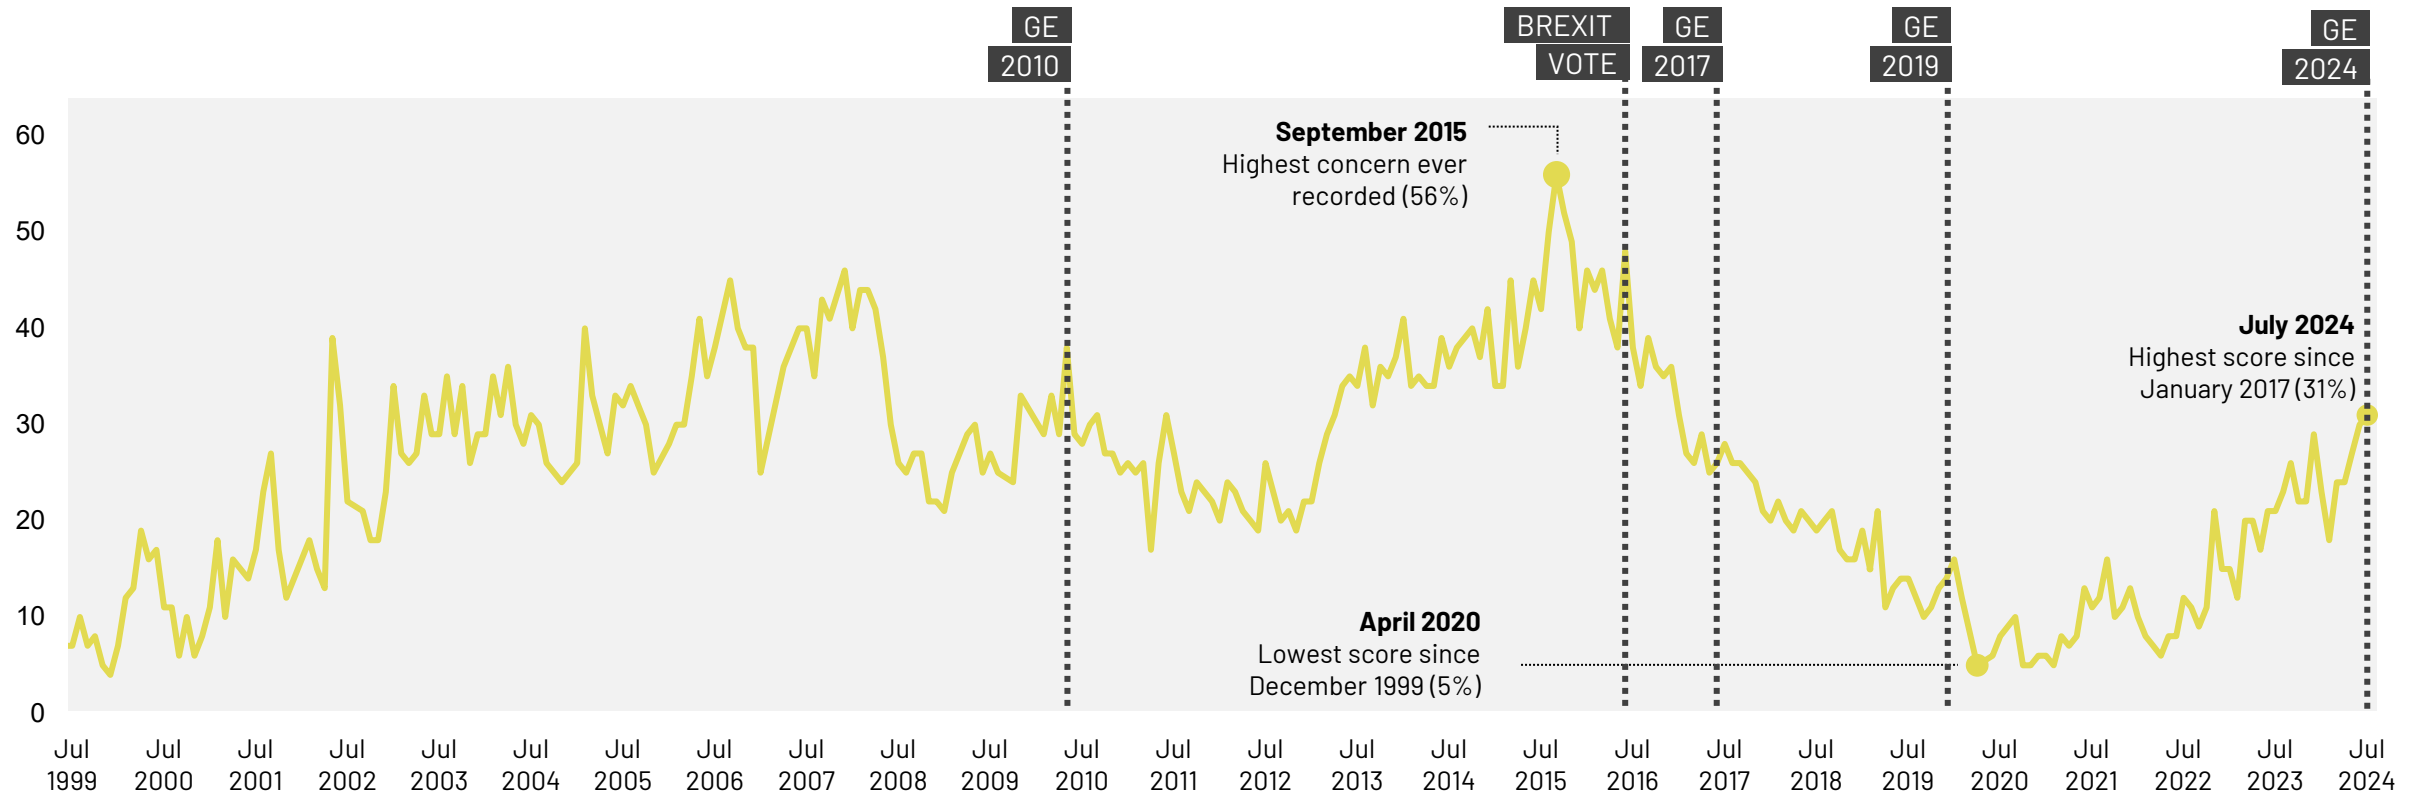

Immigration/Immigrants

What do you see as the most/other important issues facing Britain today?

Base: representative sample of c.1,000 British adults age 18+ each month, interviewed face-to-face in home
N.B. April 2020 data onwards is collected by telephone; previous months are face-to-face

Source: Ipsos Issues Index