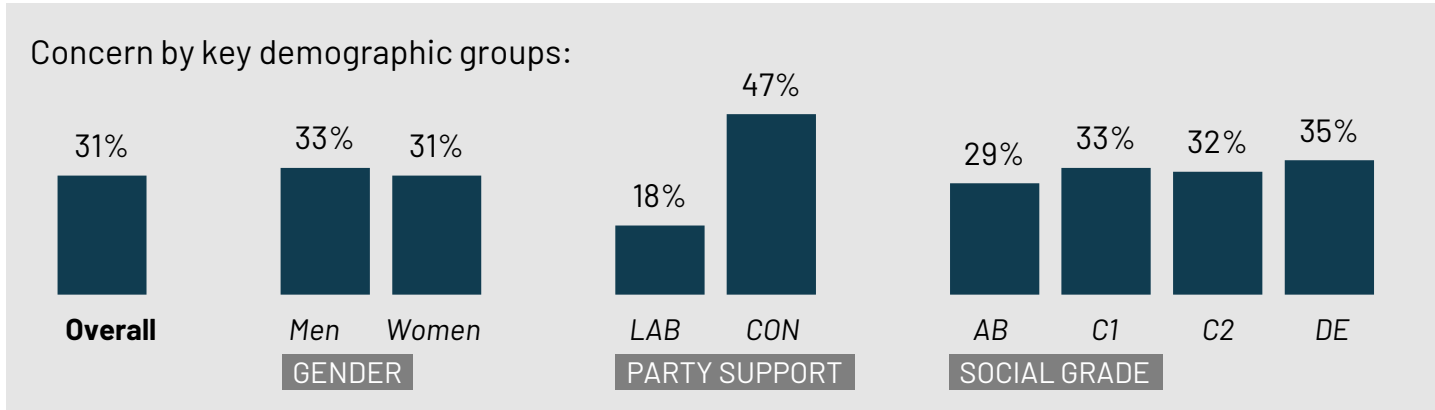

Base: 1,009 British adults 18+, 5 - 10 July 2024

Source: Ipsos Issues Index

Concern about the NHS by subgroup

What do you see as the most/other important issues facing Britain today?

Base: 1,009 British adults 18+, 5 - 10 July 2024

Source: Ipsos Issues Index

Concern about the economy by subgroup

What do you see as the most/other important issues facing Britain today?

Concern by key demographic groups:

Concern by age:

Base: 1,009 British adults 18+, 5 - 10 July 2024

Source: Ipsos Issues Index

Concern about immigration by subgroup

What do you see as the most/other important issues facing Britain today?

Base: 1,009 British adults 18+, 5 - 10 July 2024

Source: Ipsos Issues Index

Concern about inflation/prices by subgroup

What do you see as the most/other important issues facing Britain today?

Concern by key demographic groups:

Concern by age:

Base: 1,009 British adults 18+, 5 - 10 July 2024