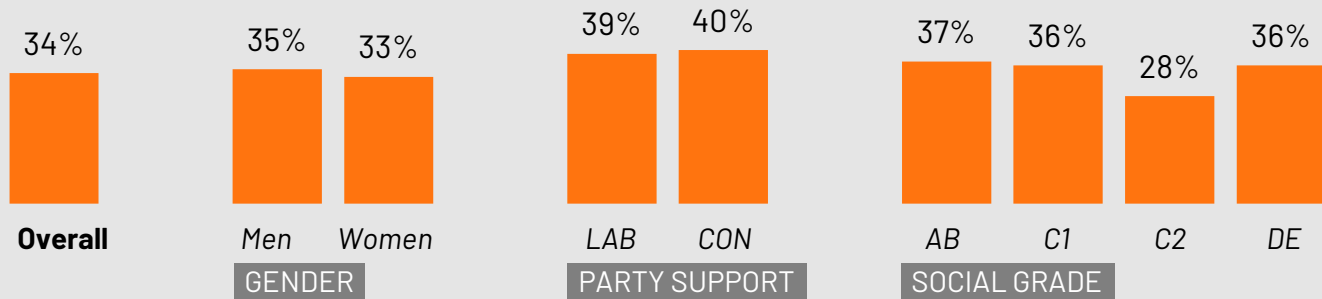

Source: Ipsos Issues Index

Ethnic background

What do you see as the most/other important issues facing Britain today?

Base: 1,009 British adults 18+, 5 - 10 July 2024

Source: Ipsos Issues Index

Age group

What do you see as the most/other important issues facing Britain today?

Base: 1,009 British adults 18+, 5 - 10 July 2024

Source: Ipsos Issues Index

Concern about the NHS by subgroup

What do you see as the most/other important issues facing Britain today?

Base: 1,009 British adults 18+, 5 - 10 July 2024

Source: Ipsos Issues Index

Concern about the economy by subgroup

What do you see as the most/other important issues facing Britain today?

Concern by key demographic groups:

Concern by age:

Base: 1,009 British adults 18+, 5 - 10 July 2024