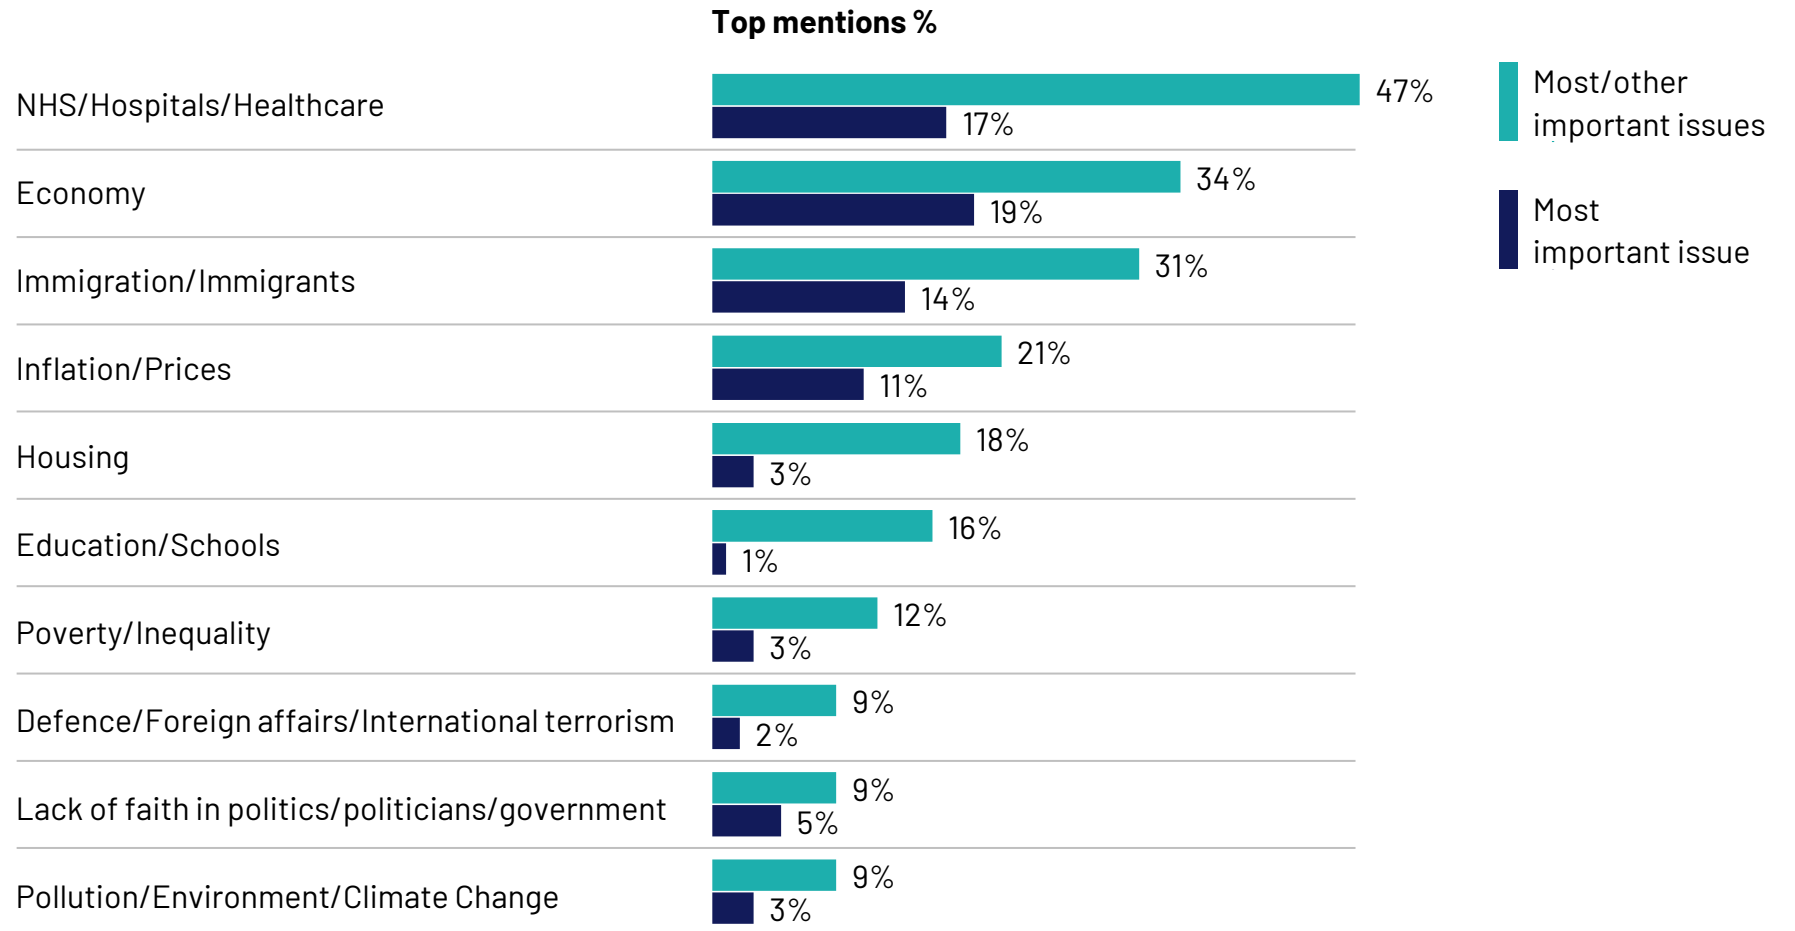

Ipsos Issues Index

July 2024

July 2024

What do you see as the most/other important issues facing Britain today?

	Top mentions %	Change since June:	
		%	Position
NHS/Hospitals/Healthcare	47%	+6	—
Economy	34%	+1	—
Immigration/Immigrants	31%	+1	—
Inflation/Prices	21%	-8	—
Housing	18%	+1	—
Education/Schools	16%	-	—
Poverty/Inequality	12%	-	—
Defence/Foreign affairs/International terrorism	9%	-3	-1 ▼
Lack of faith in politics/politicians/government	9%	-3	-1 ▼
Pollution/Environment/Climate Change	9%	-	+3 ▲

Base: 1,009 British adults 18+, 5 - 10 July 2024

July 2024

What do you see as the most/other important issues facing Britain today?

Base: 1,009 British adults 18+, 5 - 10 July 2024

Source: Ipsos Issues Index

Top five concerns for July 2024: trend data

What do you see as the most/other important issues facing Britain today?

Base: representative sample of c.1,000 British adults age 18+ each month, interviewed face-to-face in home
N.B. April 2020 data onwards is collected by telephone; previous months are face-to-face