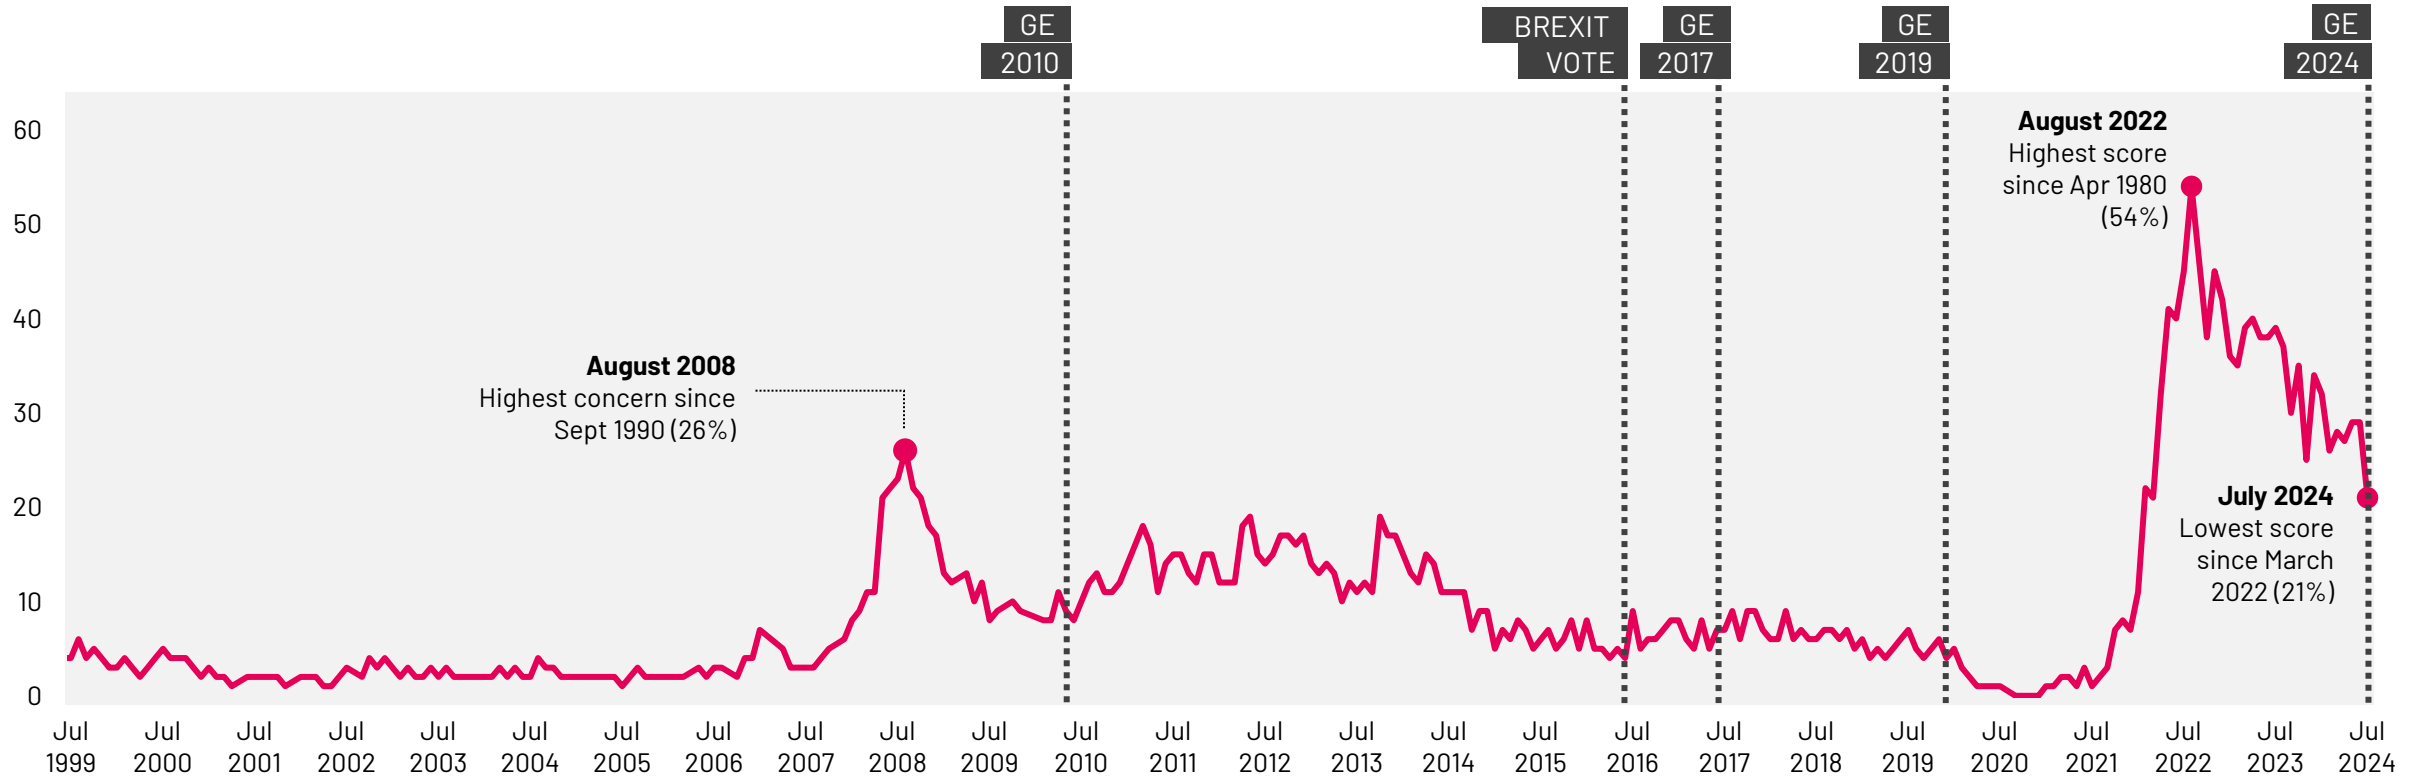

Inflation/prices

What do you see as the most/other important issues facing Britain today?

Base: representative sample of c.1,000 British adults age 18+ each month, interviewed face-to-face in home
N.B. April 2020 data onwards is collected by telephone; previous months are face-to-face

Source: Ipsos Issues Index