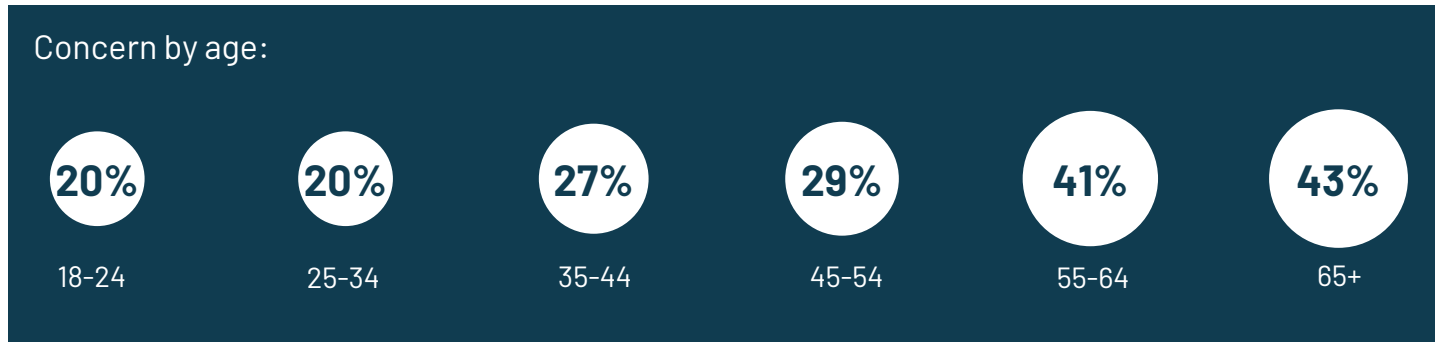

Base: 1,009 British adults 18+, 5 - 10 July 2024

Source: Ipsos Issues Index

Concern about the NHS by subgroup

What do you see as the most/other important issues facing Britain today?

Base: 1,009 British adults 18+, 5 - 10 July 2024

Source: Ipsos Issues Index

Concern about the economy by subgroup

What do you see as the most/other important issues facing Britain today?

Concern by key demographic groups:

Concern by age:

Base: 1,009 British adults 18+, 5 - 10 July 2024

Source: Ipsos Issues Index

Concern about immigration by subgroup

What do you see as the most/other important issues facing Britain today?

Base: 1,009 British adults 18+, 5 - 10 July 2024

Source: Ipsos Issues Index

Concern about inflation/prices by subgroup

What do you see as the most/other important issues facing Britain today?

Concern by key demographic groups:

Concern by age:

Base: 1,009 British adults 18+, 5 - 10 July 2024