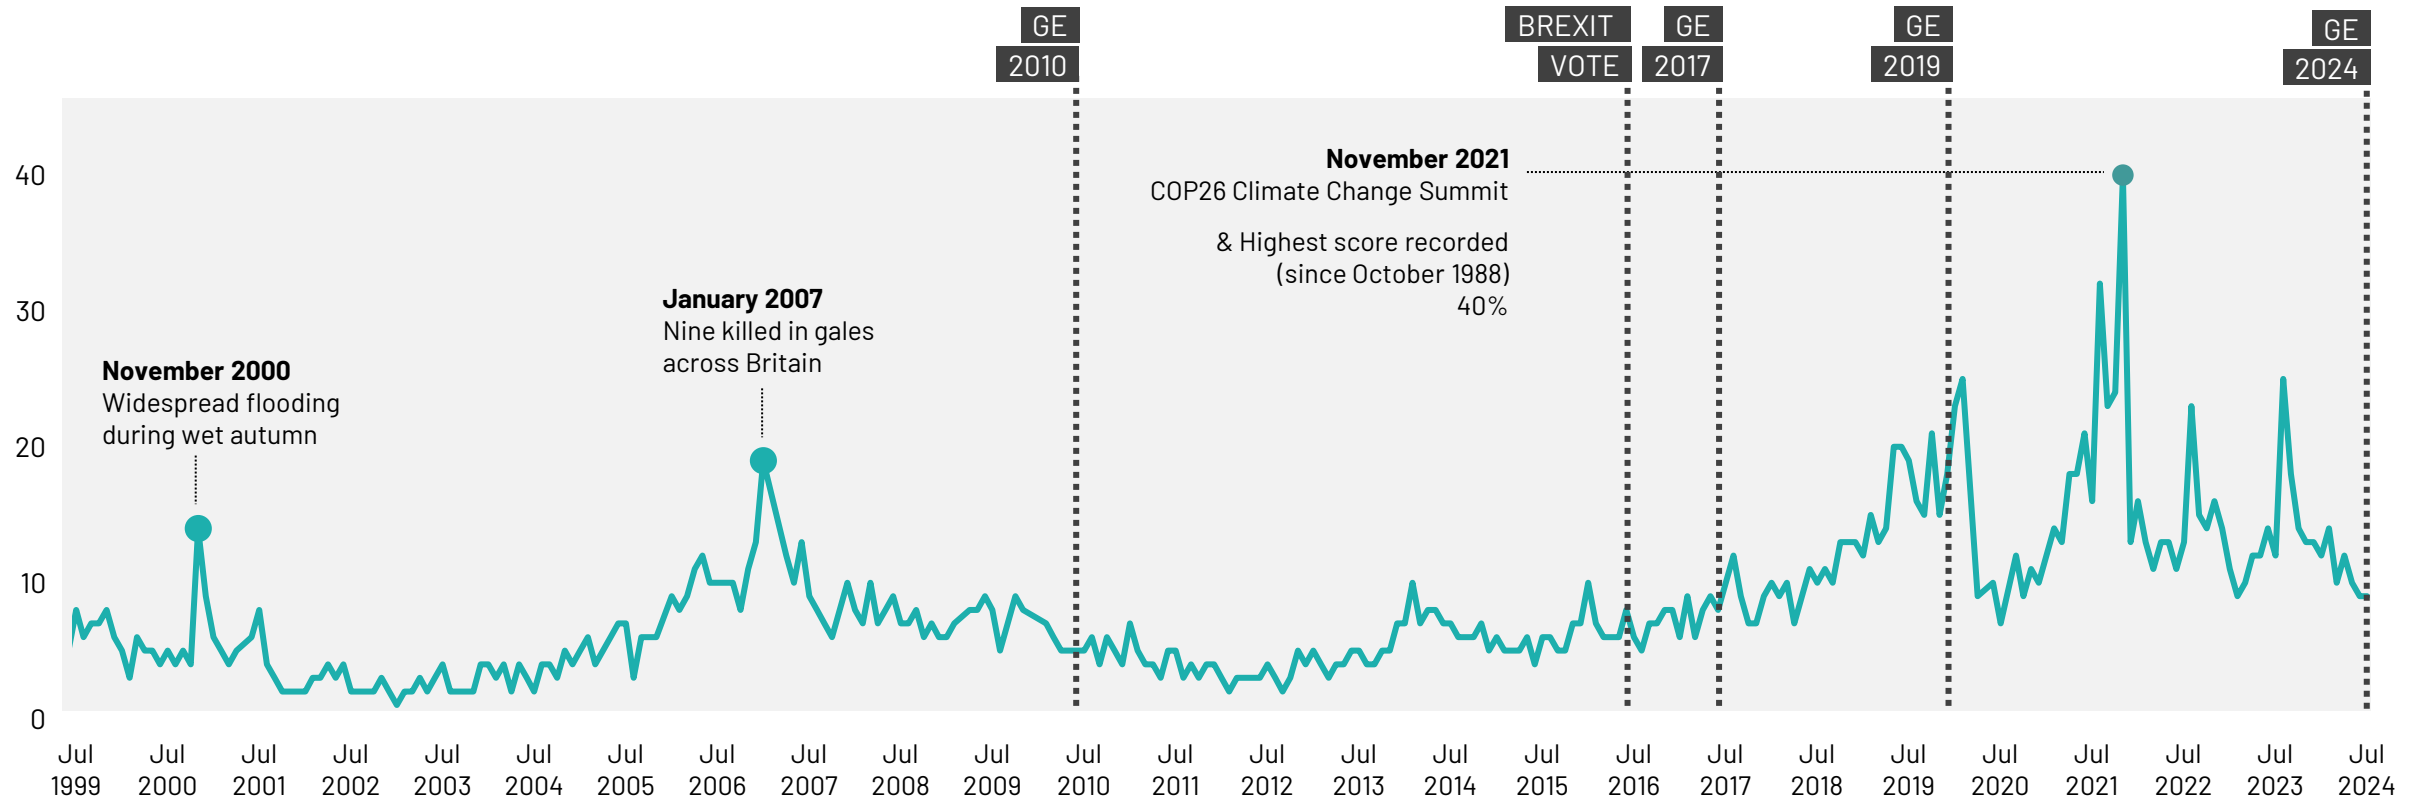

Pollution/Environment/Climate change

What do you see as the most/other important issues facing Britain today?

Base: representative sample of c.1,000 British adults age 18+ each month, interviewed face-to-face in home
N.B. April 2020 data onwards is collected by telephone; previous months are face-to-face

Source: Ipsos Issues Index