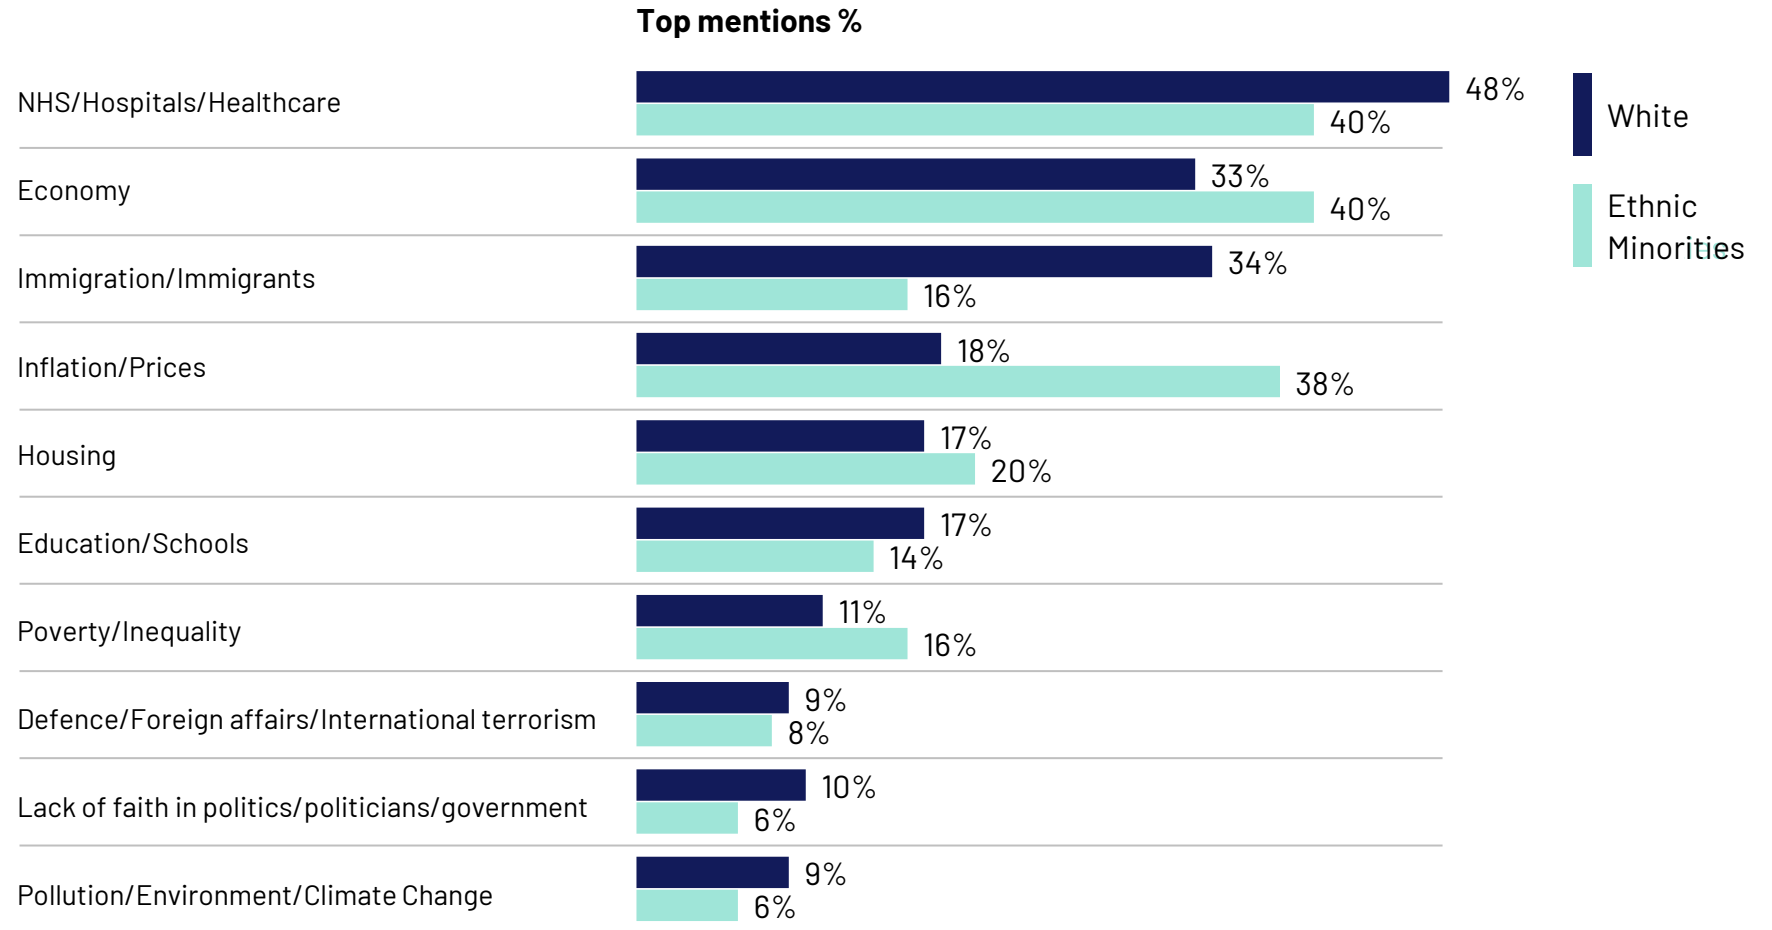

Source: Ipsos Issues Index

Crime/Law & Order/Violence/Vandalism /ASB

What do you see as the most/other important issues facing Britain today?

Base: representative sample of c.1,000 British adults age 18+ each month, interviewed face-to-face in home
 N.B. April 2020 data onwards is collected by telephone; previous months are face-to-face

Source: Ipsos Issues Index

Party support

What do you see as the most/other important issues facing Britain today?

Base: 1,009 British adults 18+, 5 - 10 July 2024

Source: Ipsos Issues Index

Men and women

What do you see as the most/other important issues facing Britain today?

Base: 1,009 British adults 18+, 5 - 10 July 2024

Source: Ipsos Issues Index

Social grade

What do you see as the most/other important issues facing Britain today?

Base: 1,009 British adults 18+, 5 - 10 July 2024

Source: Ipsos Issues Index

Ethnic background

What do you see as the most/other important issues facing Britain today?

Base: 1,009 British adults 18+, 5 - 10 July 2024

Source: Ipsos Issues Index

Age group

What do you see as the most/other important issues facing Britain today?