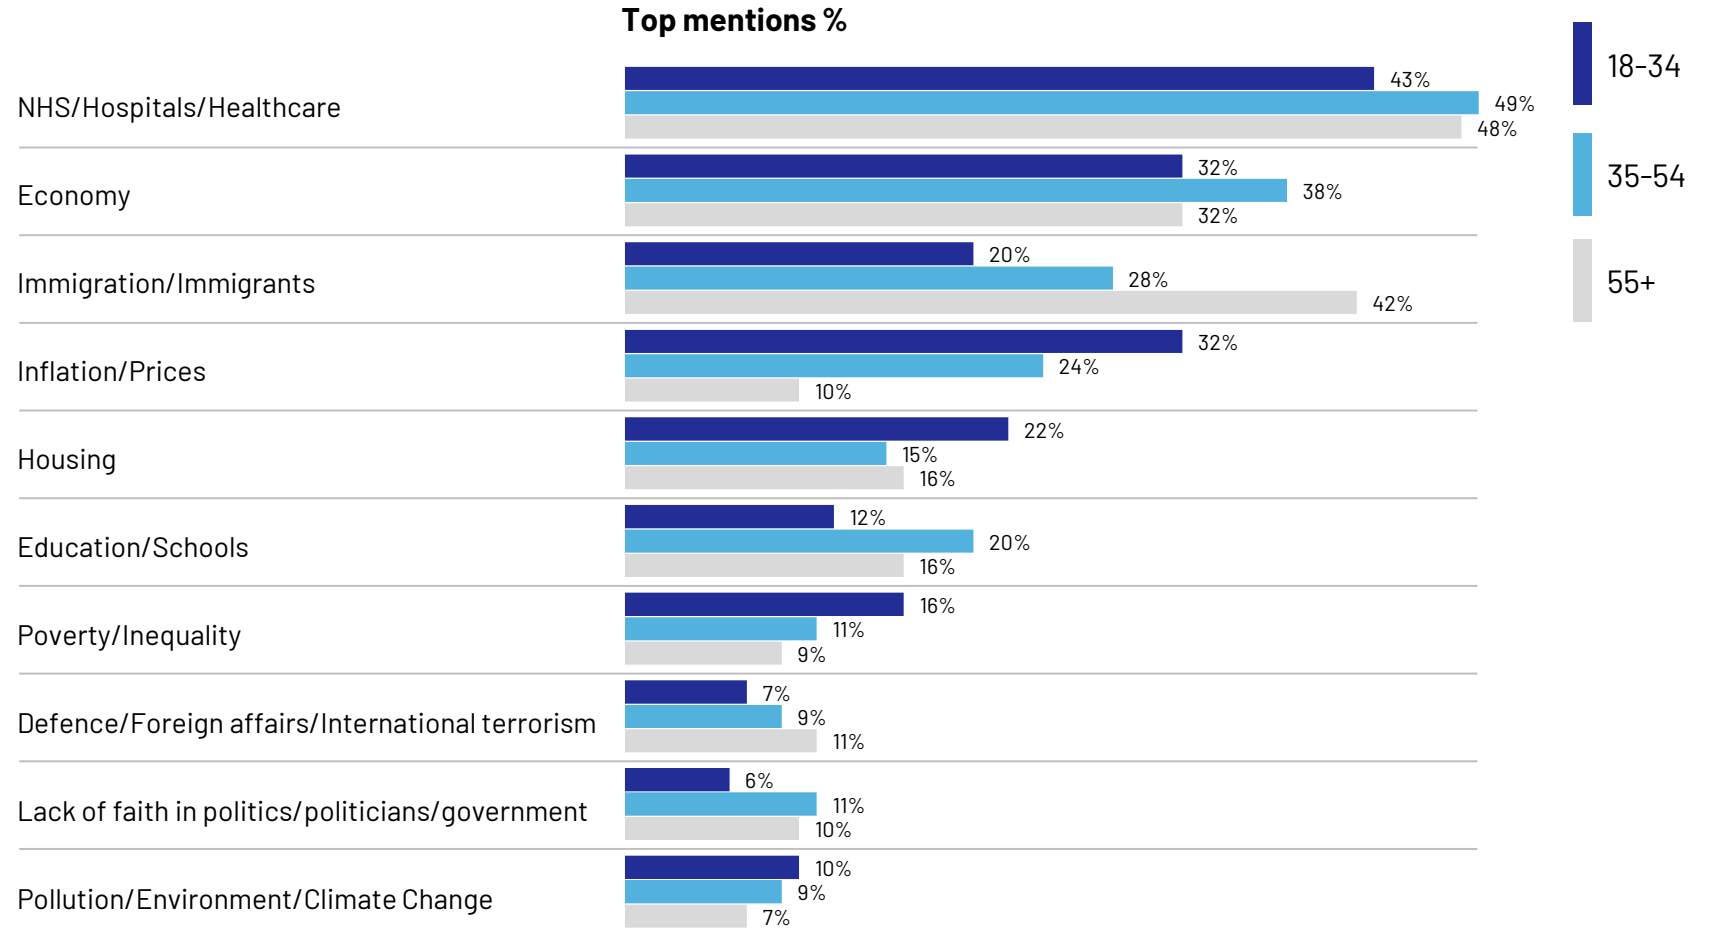

Base: 1,009 British adults 18+, 5 - 10 July 2024

Source: Ipsos Issues Index

Social grade

What do you see as the most/other important issues facing Britain today?

Base: 1,009 British adults 18+, 5 - 10 July 2024

Source: Ipsos Issues Index

Ethnic background

What do you see as the most/other important issues facing Britain today?

Base: 1,009 British adults 18+, 5 - 10 July 2024

Source: Ipsos Issues Index

Age group

What do you see as the most/other important issues facing Britain today?

Base: 1,009 British adults 18+, 5 - 10 July 2024

Source: Ipsos Issues Index

Concern about the NHS by subgroup

What do you see as the most/other important issues facing Britain today?

Base: 1,009 British adults 18+, 5 - 10 July 2024

Source: Ipsos Issues Index

Concern about the economy by subgroup

What do you see as the most/other important issues facing Britain today?

Concern by key demographic groups:

Concern by age:

Base: 1,009 British adults 18+, 5 - 10 July 2024