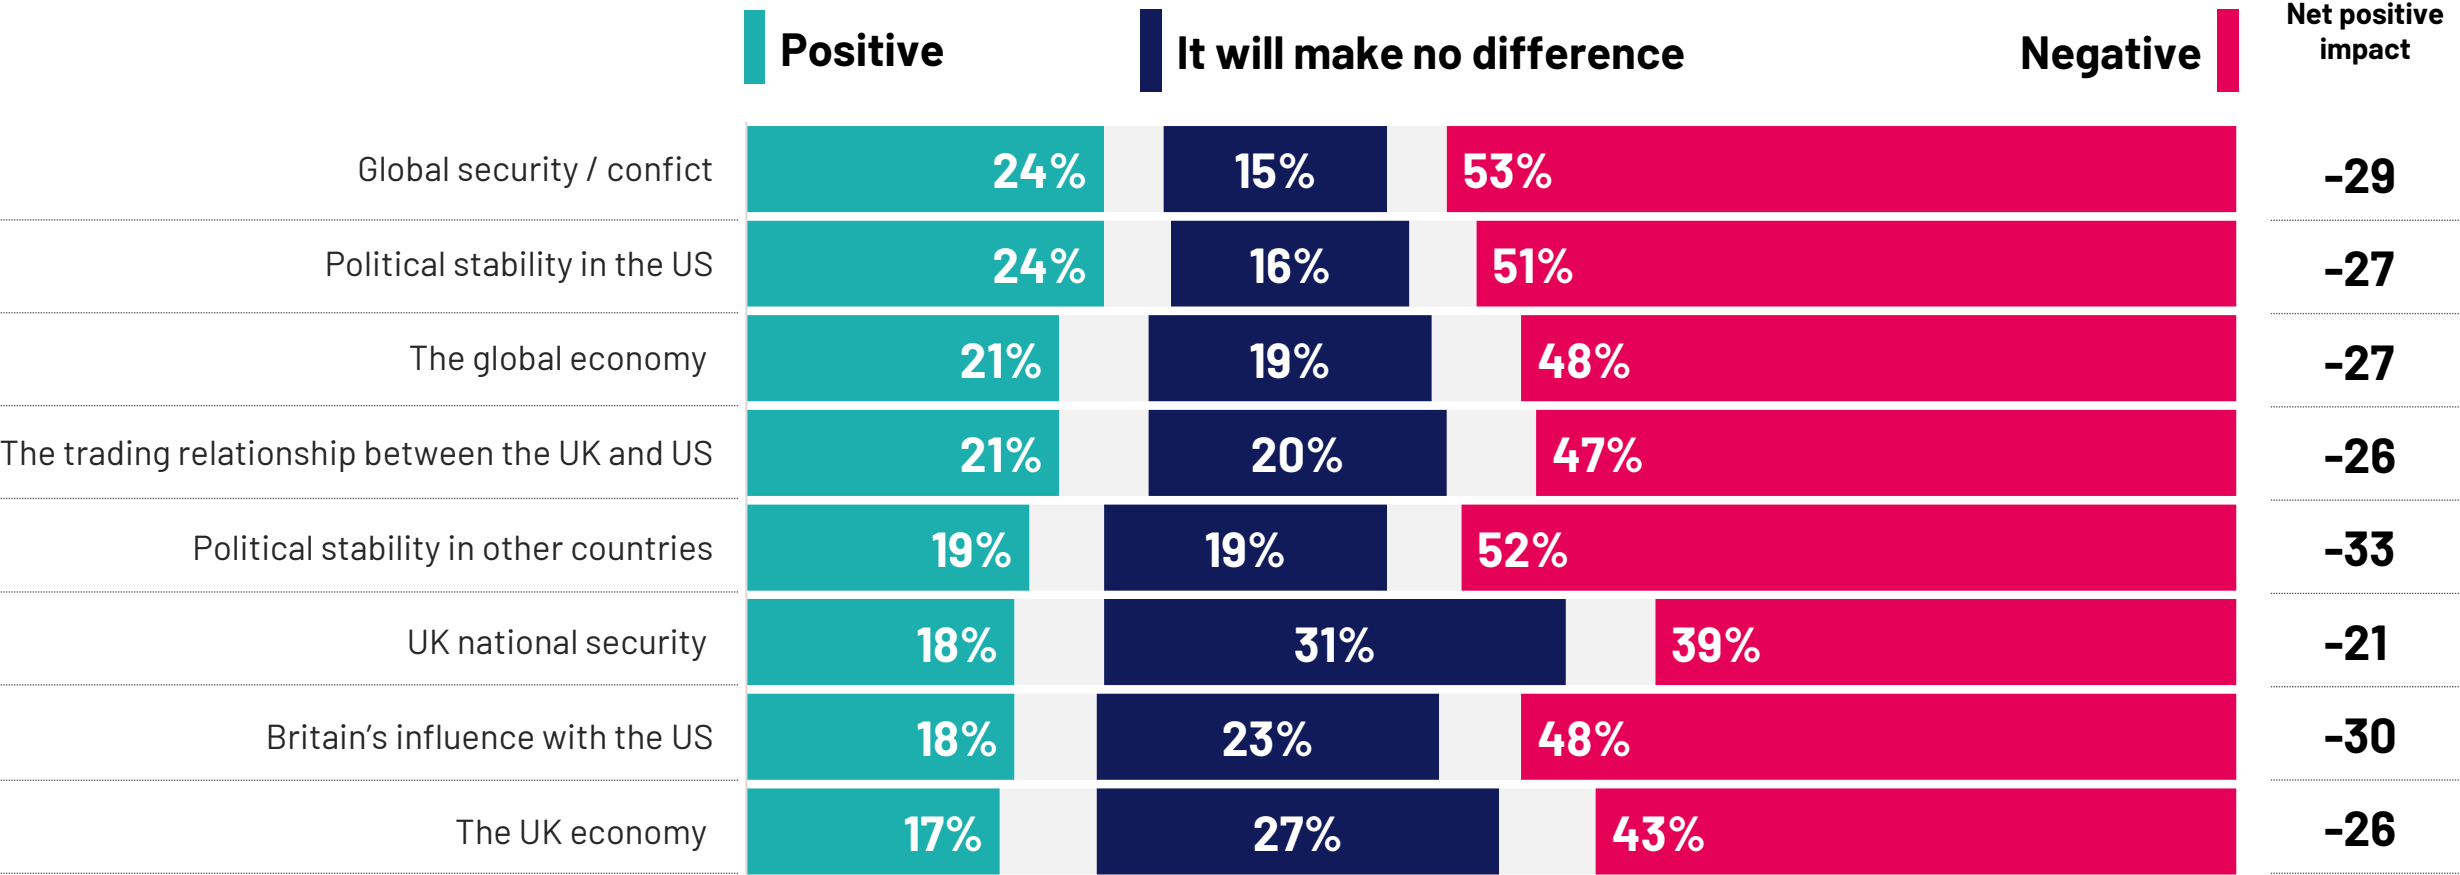

Brits think Donald Trump’s presidency will have a negative impact across a range of UK and global issues

Do you think Donald Trump’s upcoming term in office as President of the United States will have a positive or negative impact, if either, on the following?

Base: 1,139 Online British adults aged 18+, 10-13 January 2025