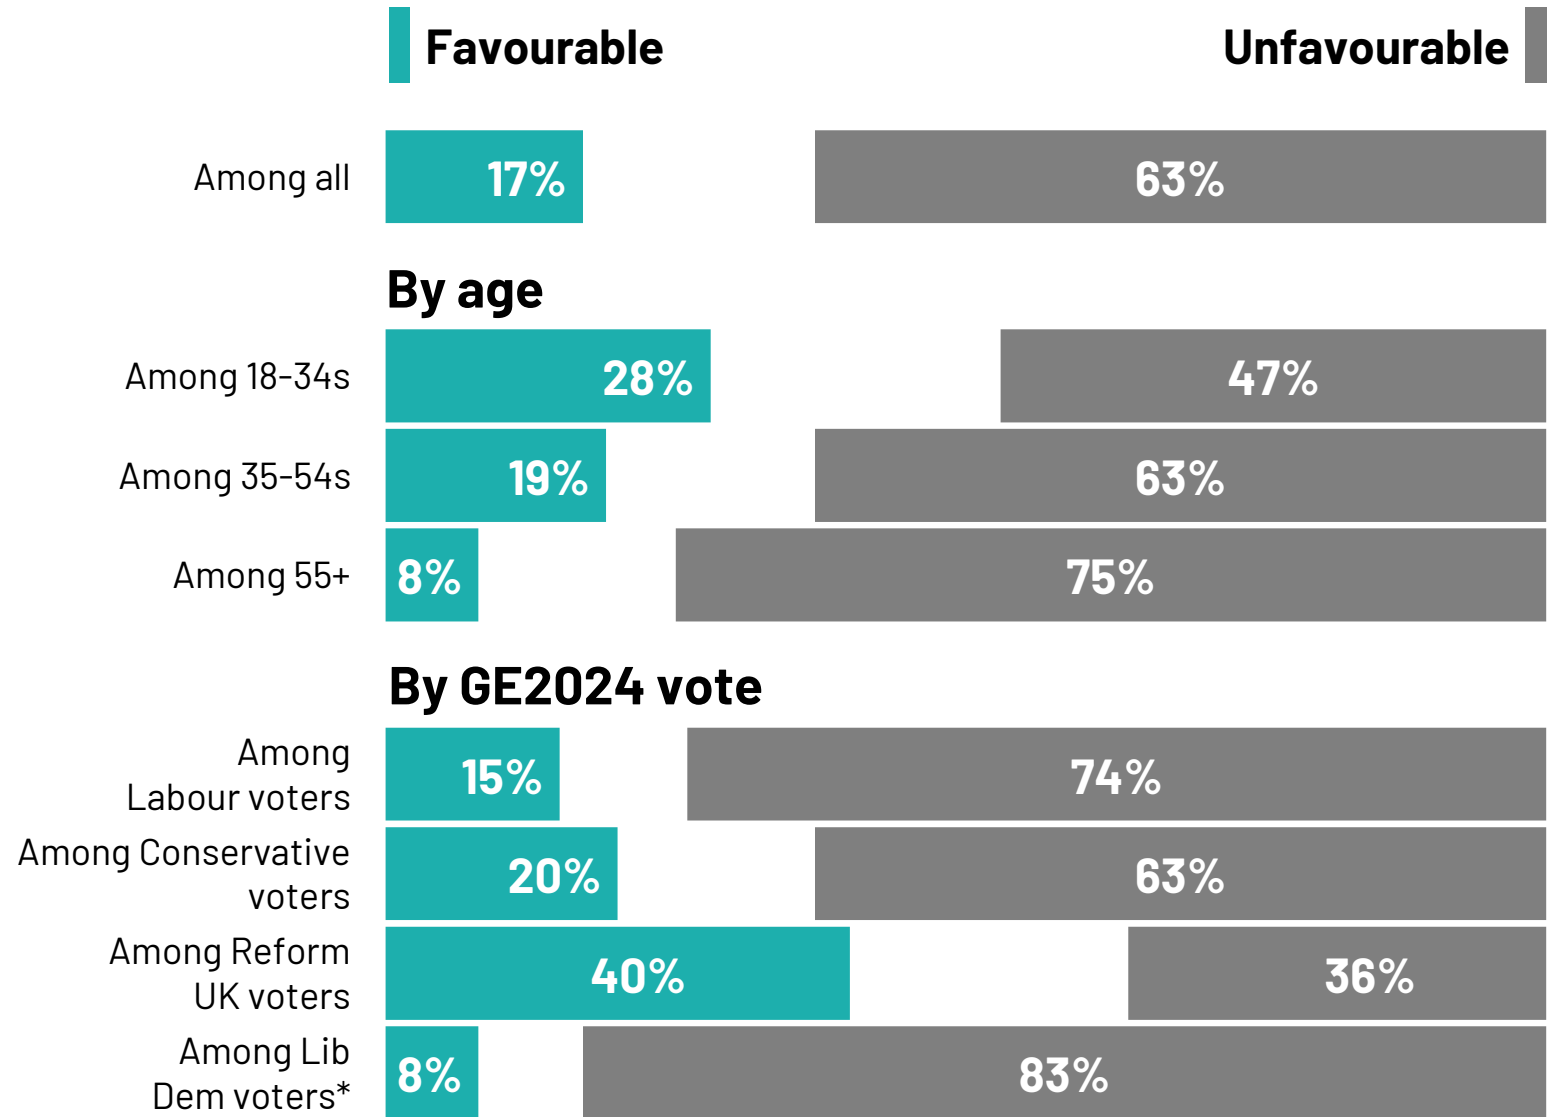

**Base: 1,139** Online British adults aged 18+, including (343) 18-34-year-olds, (402) 35-54s, (394) 55-75s, (397) 2024 Labour voters, (178) 2024 Conservative voters, (118) 2024 Reform UK voters, and (99) Liberal Democrat voters, 10 - 13 January 2025. \* Note low base size

# Three in five Brits are unfavourable towards Elon Musk

To what extent, if at all, do you have a favourable or unfavourable opinion of the following politicians and political parties? **Elon Musk**

**Base: 1,139** Online British adults aged 18+, including (343) 18-34-year-olds, (402) 35-54s, (394) 55-75s, (397) 2024 Labour voters, (178) 2024 Conservative voters, (118) 2024 Reform UK voters, and (99) Liberal Democrat voters, 10 - 13 January 2025. \* Note low base size