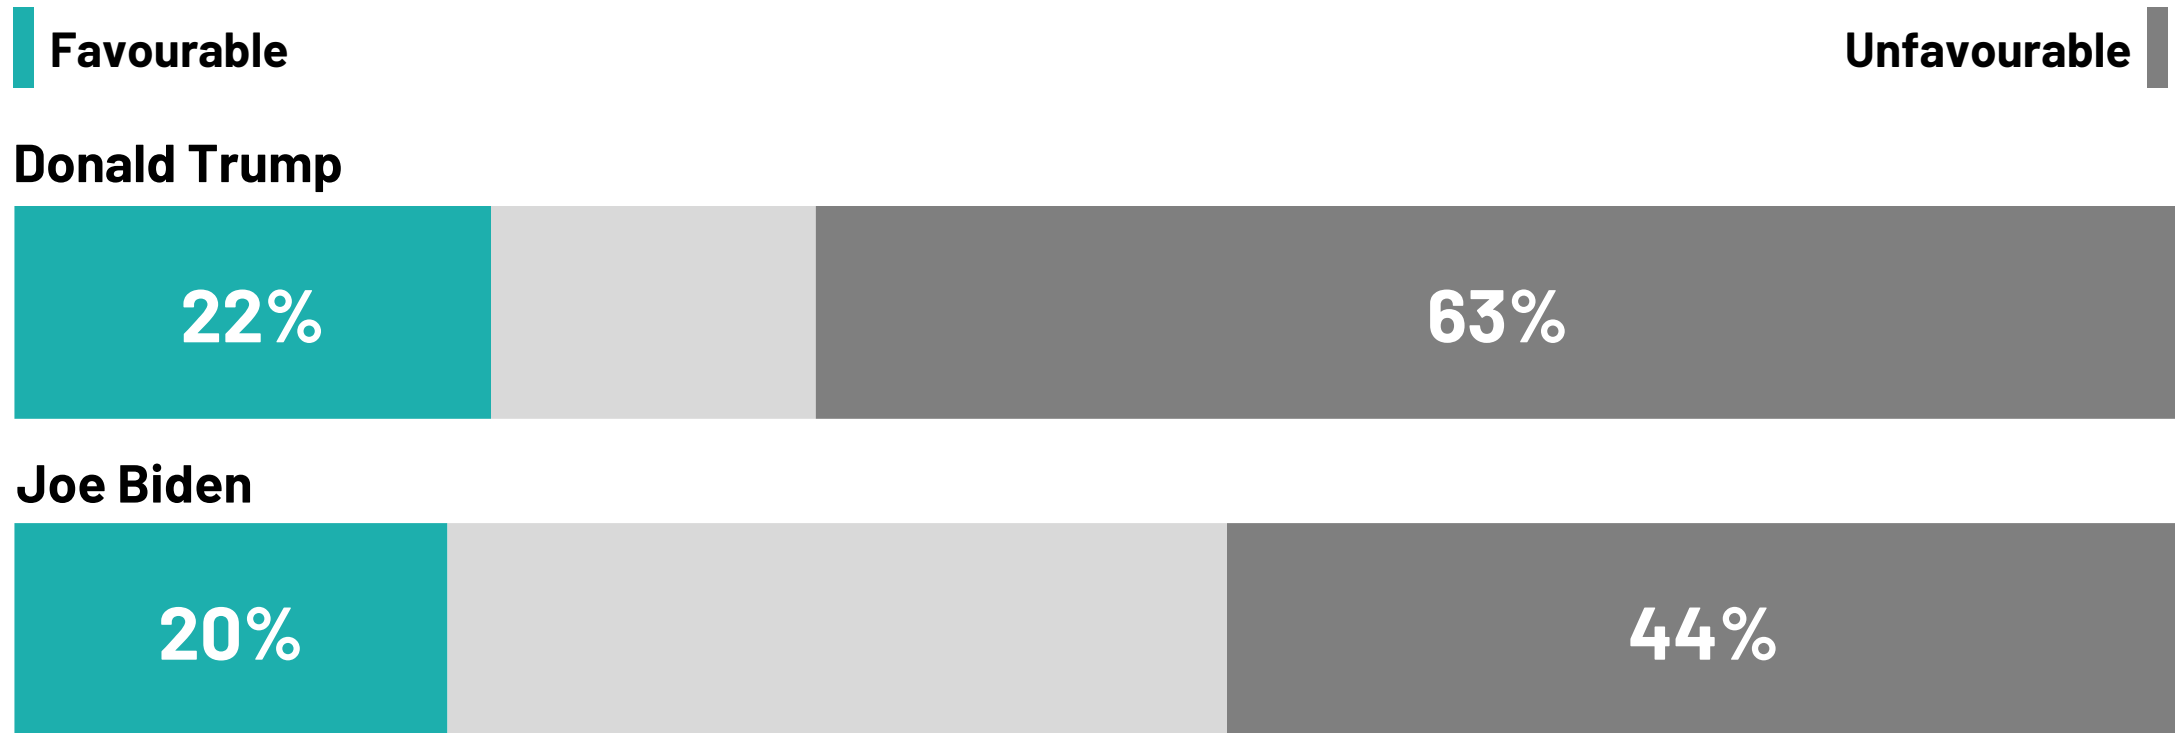

Base: 1,139 Online British adults aged 18+, 10-13 January 2025