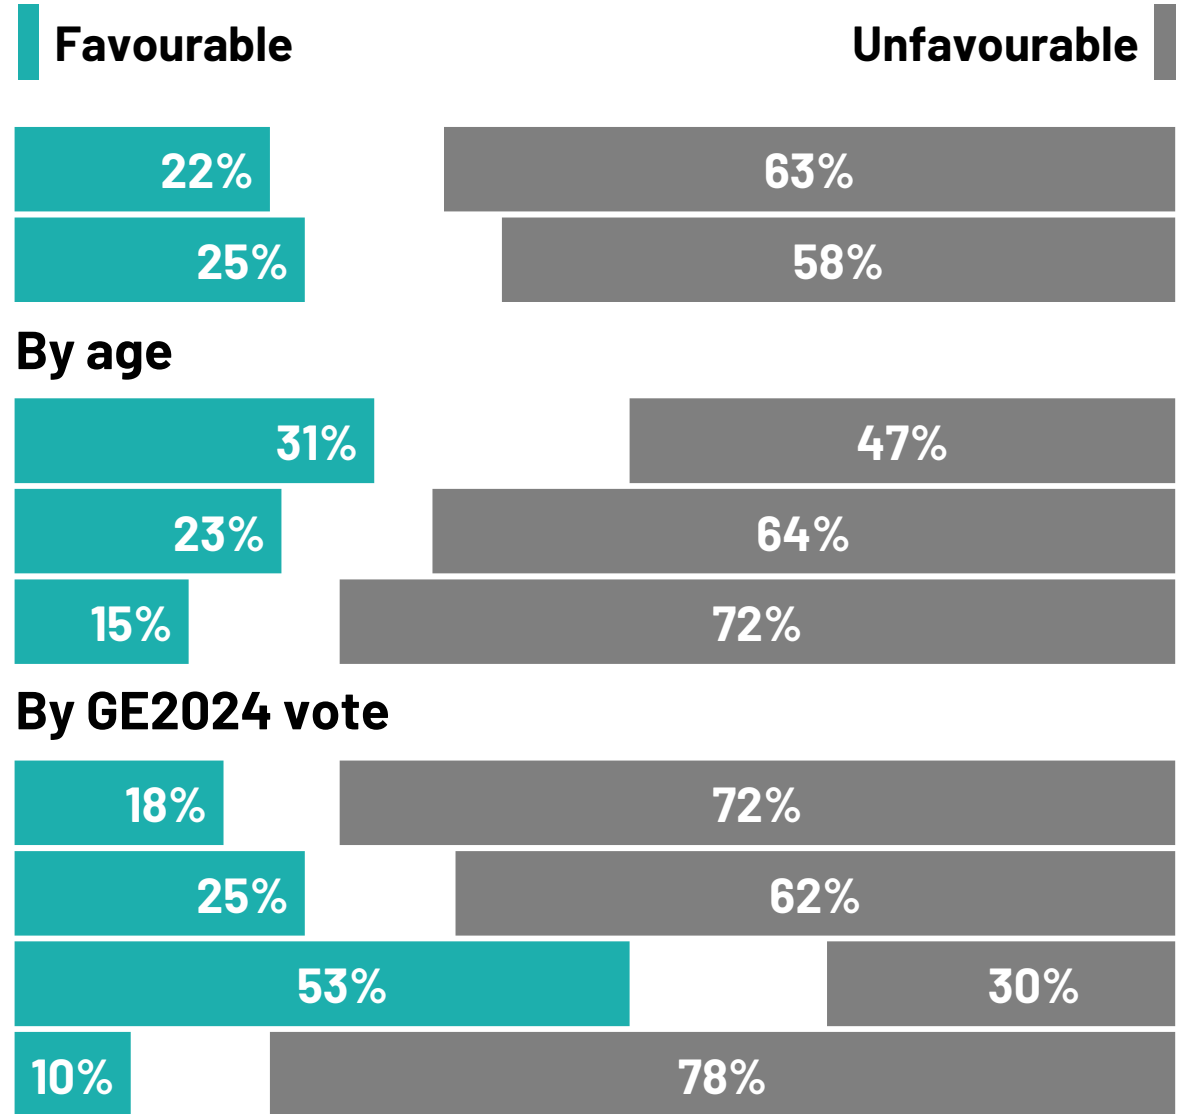

# Just a fifth of Brits are favourable towards outgoing President Joe Biden and incoming President Donald Trump

To what extent, if at all, do you have a favourable or unfavourable opinion of the following politicians and political parties?

Base: 1,139 Online British adults aged 18+, 10-13 January 2025

**Base: 1,139** Online British adults aged 18+, including (343) 18-34-year-olds, (402) 35-54s, (394) 55-75s, (397) 2024 Labour voters, (178) 2024 Conservative voters, (118) 2024 Reform UK voters, and (99) Liberal Democrat voters, 10 - 13 January 2025. \* Note low base size